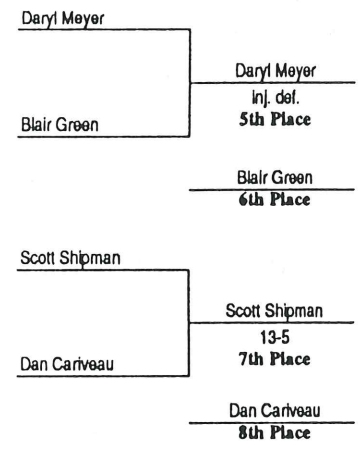

Consolation Bracket
Date 3/11/94
158 Weight

1994 NAIA NATIONAL WRESTLING TOURNAMENT BUTTE, MONTANA