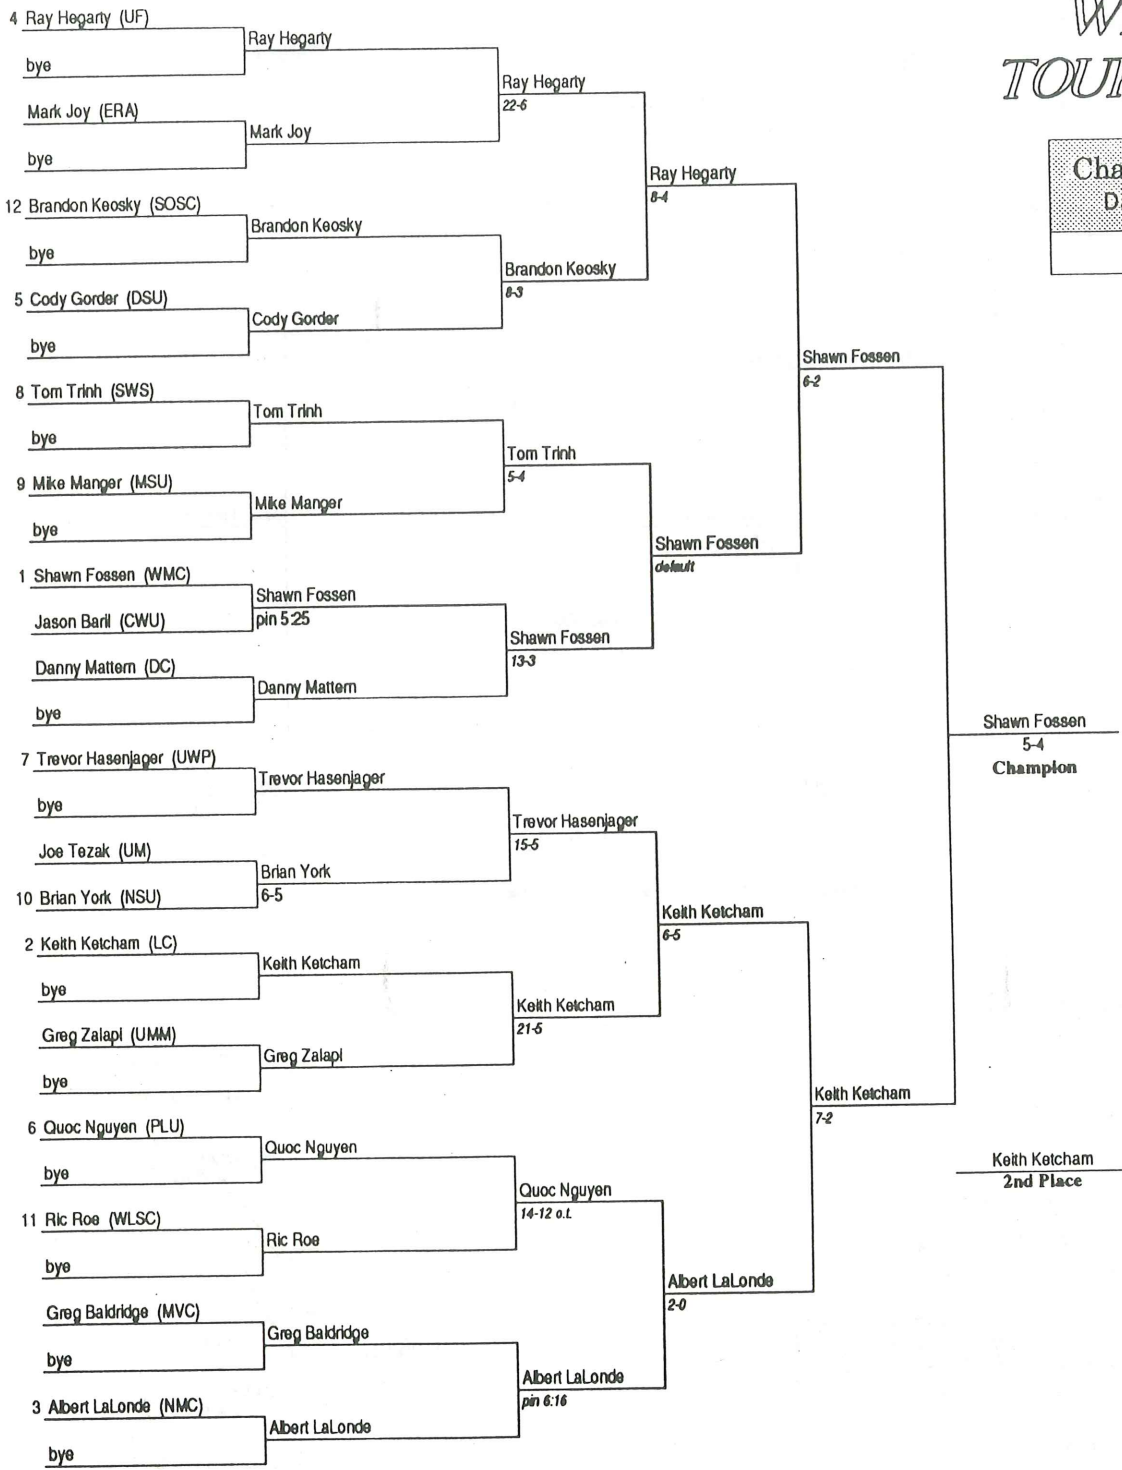

1994 NAIA NATIONAL WRESTLING TOURNAMENT

Championship Bracket	
Date	3/11/94
118 Weight	

Preliminaries   1st Round   Quarterfinals   Semifinals   Finals