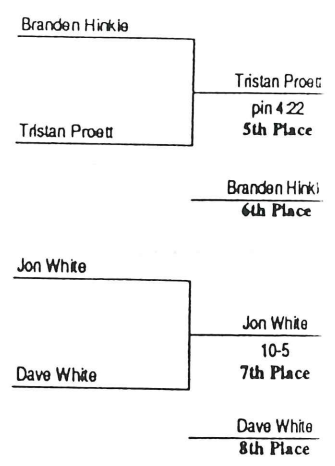

1994 NAIA NATIONAL WRESTLING TOURNAMENT BUTTE, MONTANA