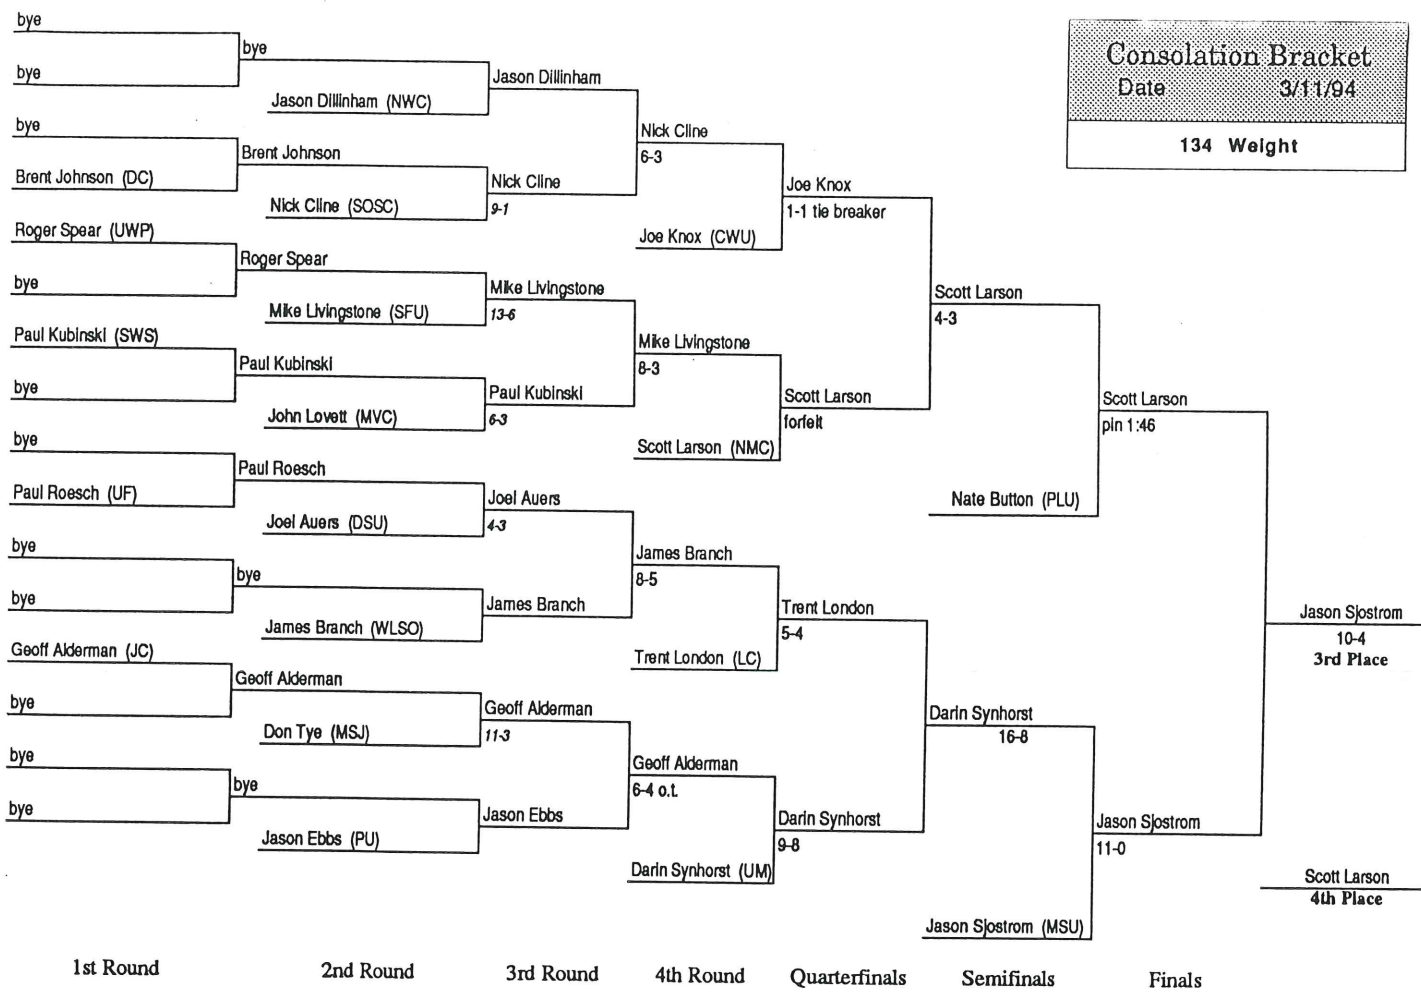

1994 NAIA NATIONAL WRESTLING TOURNAMENT BUTTE, MONTANA