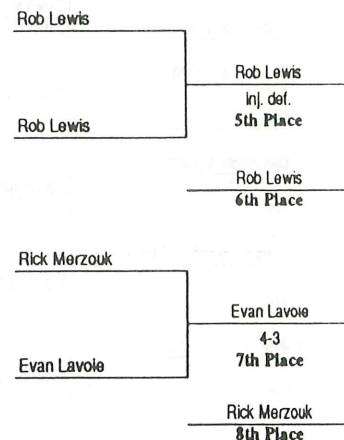

Consolation Bracket
Date 3/11/94
275 Weight

1994 NAIA NATIONAL WRESTLING TOURNAMENT

BUTTE, MONTANA