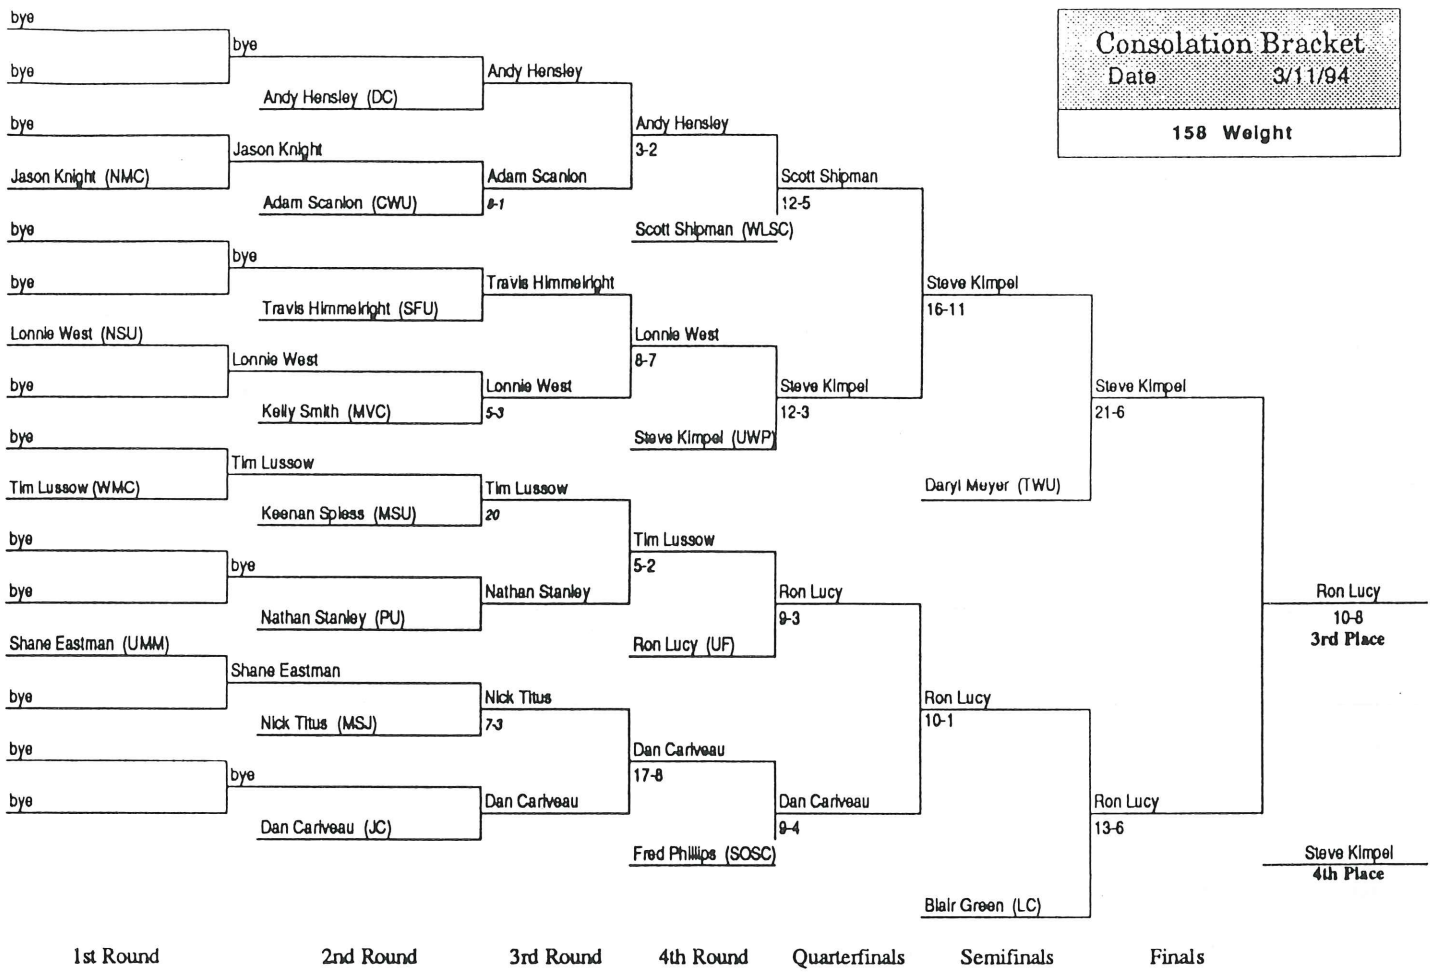

Consolation Bracket
Date 3/11/94
158 Weight

1994 NAIA NATIONAL WRESTLING TOURNAMENT BUTTE, MONTANA