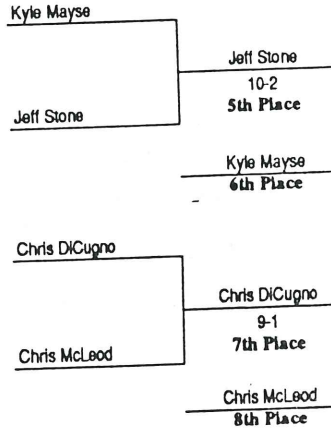

Consolation Bracket
Date 3/11/94
150 Weight

1994 NAIA NATIONAL WRESTLING TOURNAMENT BUTTE, MONTANA