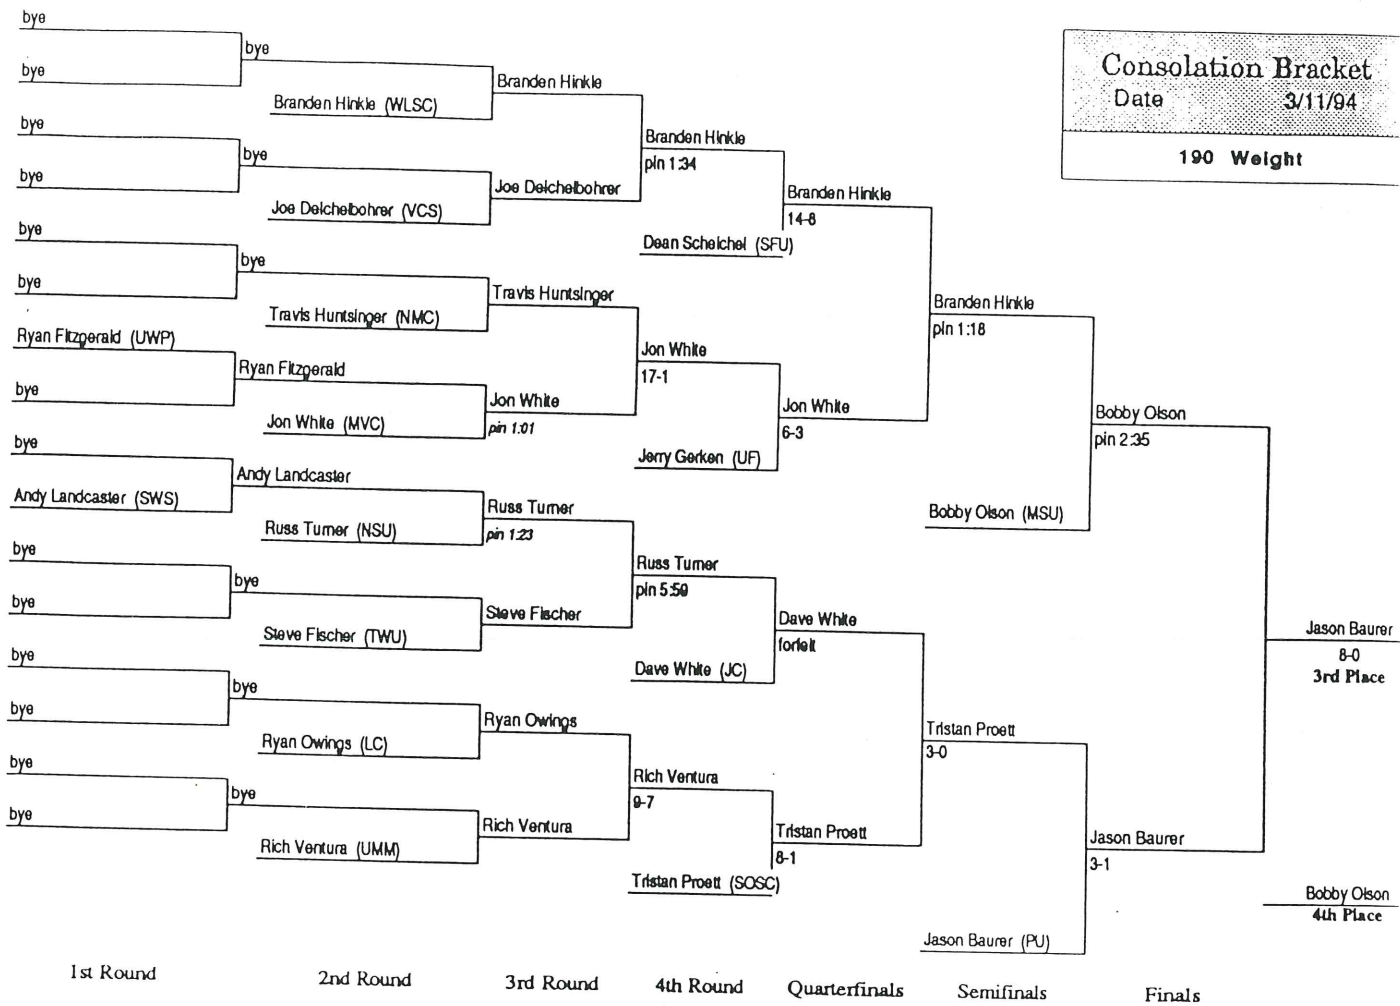

1994 NAIA NATIONAL WRESTLING TOURNAMENT BUTTE, MONTANA