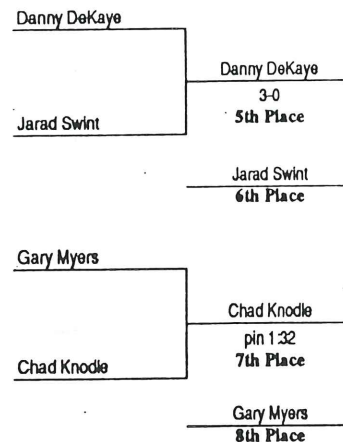

1994 NAIJA NATIONAL WRESTLING TOURNAMENT BUTTE, MONTANA