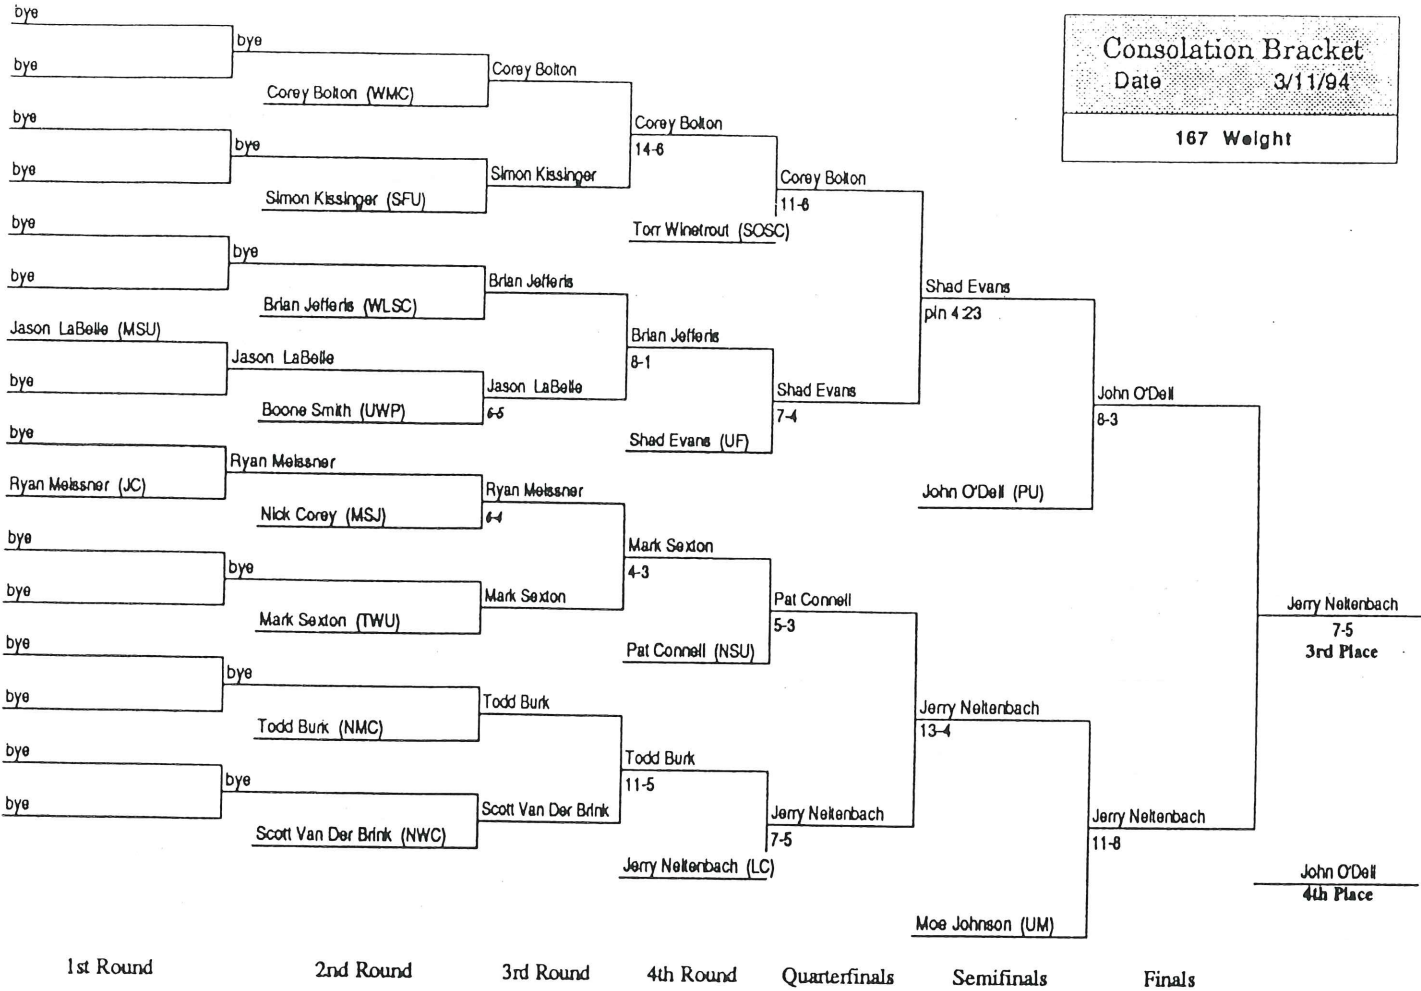

Consolation Bracket
Date 3/11/94
167 Weight

1994 NAIA
NATIONAL
WRESTLING
TOURNAMENT
BUTTE, MONTANA