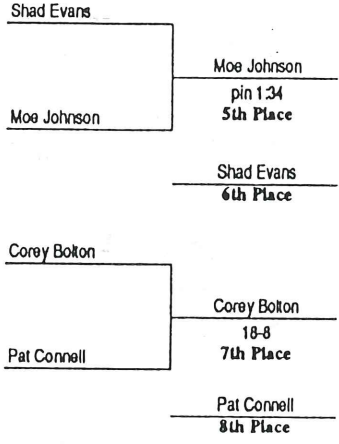

Consolation Bracket
Date 3/11/94
167 Weight

1994 NAIA
NATIONAL
WRESTLING
TOURNAMENT
BUTTE, MONTANA