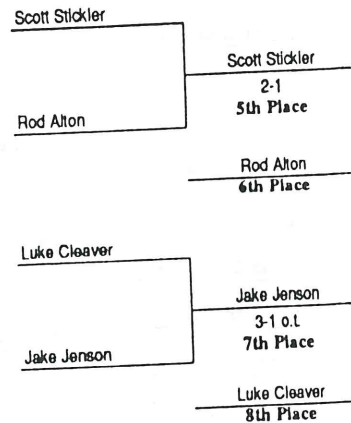

Consolation Bracket

Date 3/11/94

142 Weight

1st Round

2nd Round

3rd Round

4th Round

Quarterfinals

Semifinals

Finals

1994 NAIA NATIONAL WRESTLING TOURNAMENT BUTTE, MONTANA