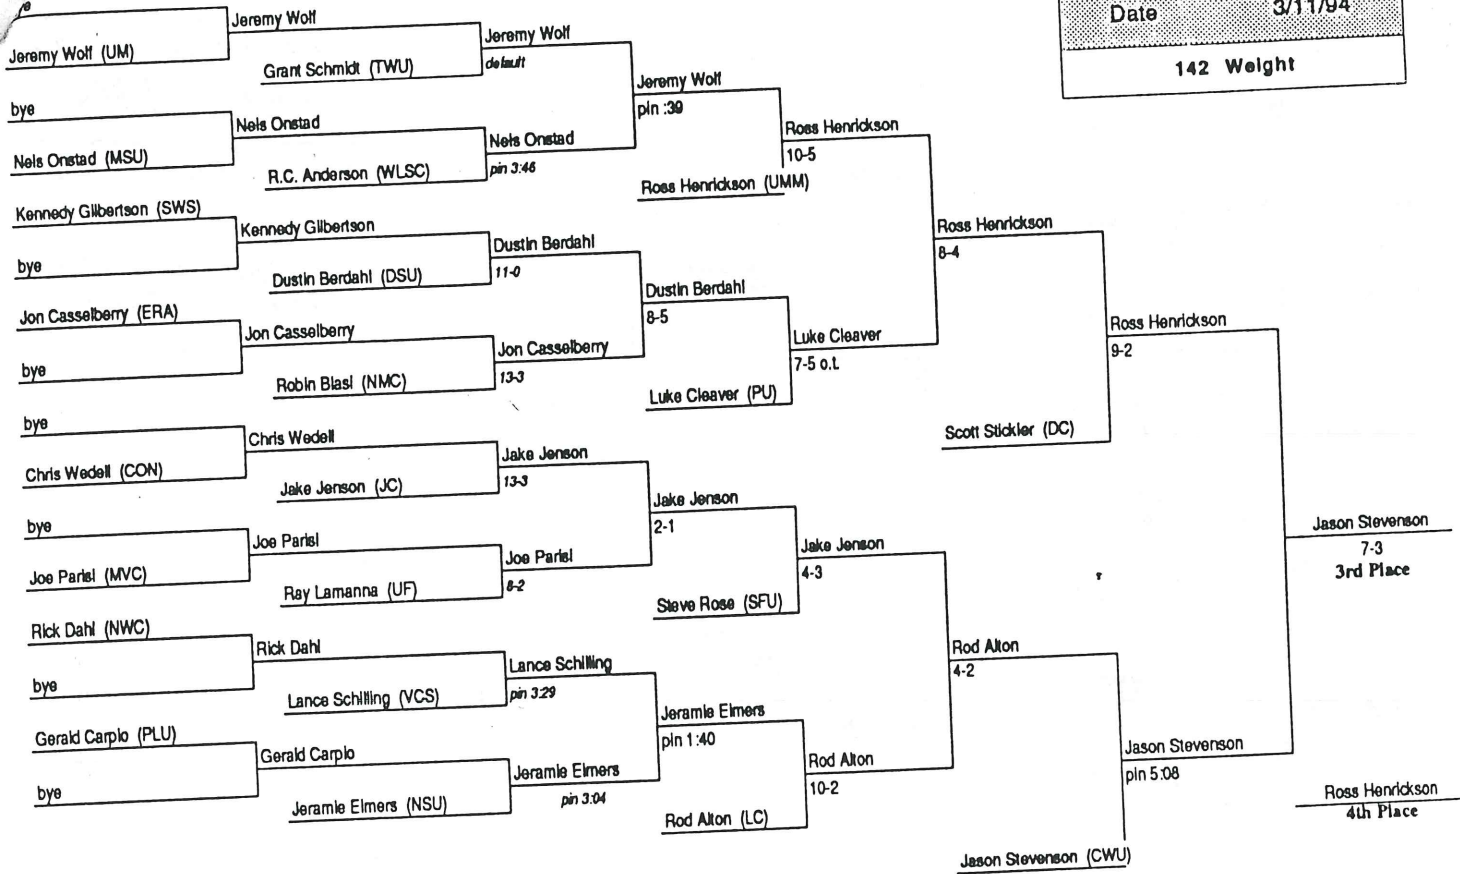

Consolation Bracket

Date 3/11/94

142 Weight

1st Round

2nd Round

3rd Round

4th Round

Quarterfinals

Semifinals

Finals

1994 NAIA NATIONAL WRESTLING TOURNAMENT BUTTE, MONTANA