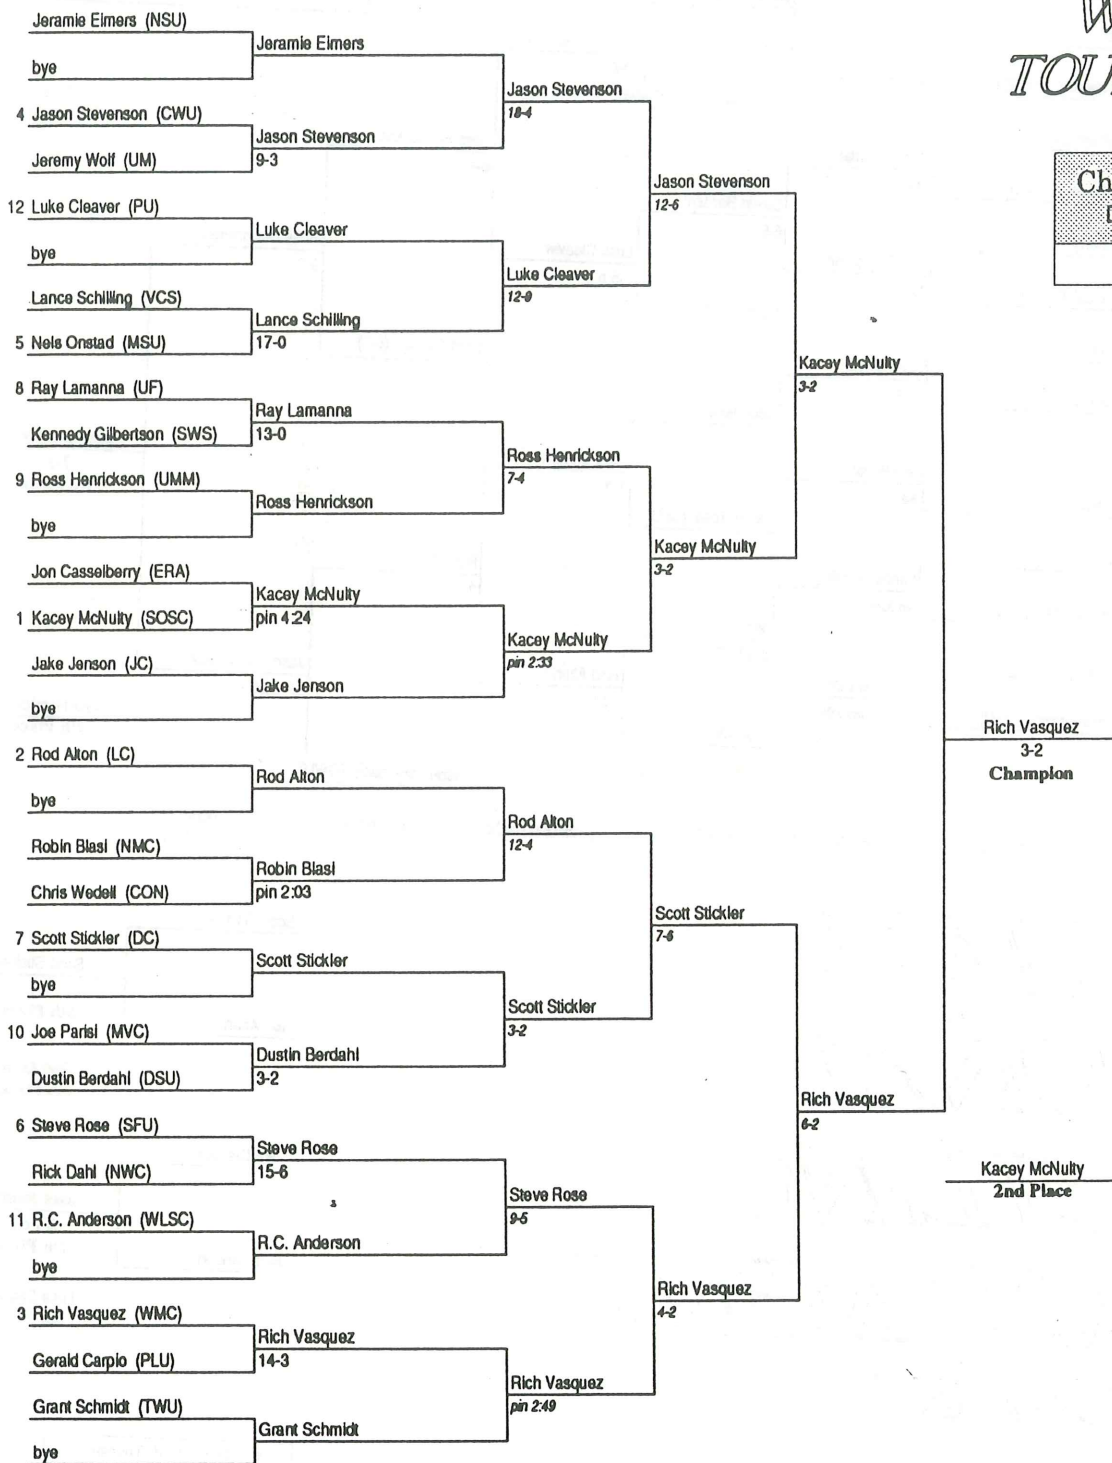

1994 NAA NATIONAL WRESTLING TOURNAMENT

Championship Bracket

Date 3/11/94

142 Weight

Preliminaries

1st Round

Quarterfinals

Semifinals

Finals

©1994 Bryce J. Thompson