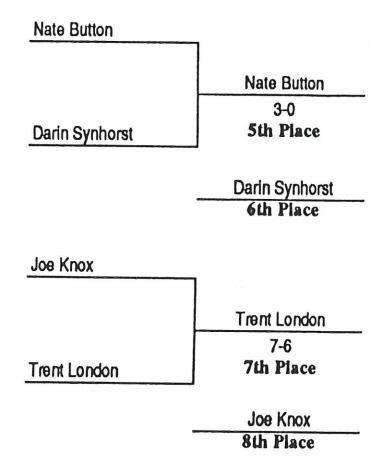

1994 NAIA NATIONAL WRESTLING TOURNAMENT BUTTE, MONTANA