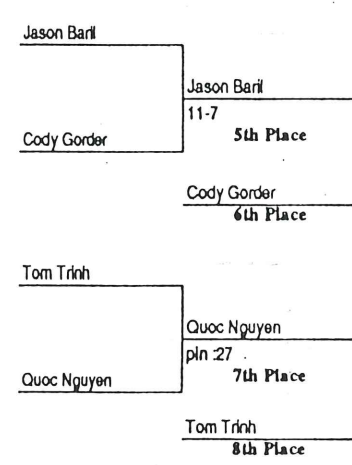

**1993-94 N.A.I.A NATIONAL WRESTLING  
CHAMPIONSHIPS  
TEAM SCORES**

3  
6 5  
4  
1  
7 6  
2  
8 7  
9  
10  
5

ABBR	SCHOOL	SCORE
SOSC	SOUTHERN OREGON STATE	94.5
WMC	WESTERN MONTANA COLLEGE	94.5
UM	UNIV OF MARY	92.25
LC	LINDENWOOD COLLEGE	66.75
WLSC	WEST LIBERTY STATE	51.75
CWU	CENTRAL WASHINGTON UNIV	50.5
UF	UNIV OF FINDLAY	50.25
NMC	NORTHERN MONTANA COLLEGE	50
DSU	DICKINSON STATE UNIVERSITY	44.25
FU	PACIFIC UNIV	42.75
PLU	PACIFIC LUTHERAN UNIV	41.5
UWP	UNIV OF WISCONSIN-PARKSIDE	41.5
MSU	MOOREHEAD STATE UNIV	39.25
SWS	SOUTHWEST STATE UNIV	37.75
MVC	MISSOURI VALLEY	35.75
TWU	TEIKYO-WESTMAR UNIV	31.5
SFU	SIMON FRASER UNIV	28.5
VCS	VALLEY CITY STATE UNIV	22.25
NSU	NORTHERN STATE UNIV	22
JC	JAMESTOWN COLLEGE	20.5
UMM	UNIV OR MINNESOTA-MORRIS	11.5
DC	DANA COLLEGE	11
ERA	EMBRY RIDDLE AERONAUTICAL	10
MSJ	MOUNT ST. JOSEPH	2
CON	CONCORDIA	0
LAKE	LAKELAND	0
NWC	NORTHWESTERN COLLEGE	-1

# 1994 NAIA NATIONAL WRESTLING TOURNAMENT

Championship Bracket	
Date	3/11/94
118 Weight	

Preliminaries      1st Round      Quarterfinals      Semifinals      Finals

# 1994 NAAIA NATIONAL WRESTLING TOURNAMENT BUTTE, MONTANA

# 1994 NAAI NATIONAL WRESTLING TOURNAMENT

<b>Championship Bracket</b>	
Date	3/11/94
<b>126 Weight</b>	

Preliminaries      1st Round      Quarterfinals      Semifinals      Finals

©1994 Bryce J. Thompson