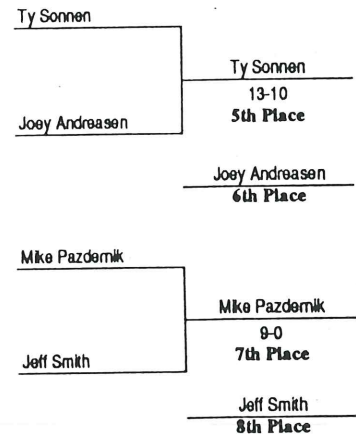

# 1994 NAAIA NATIONAL WRESTLING TOURNAMENT BUTTE, MONTANA

# 1994 NAAI NATIONAL WRESTLING TOURNAMENT

<b>Championship Bracket</b>	
Date	3/11/94
<b>126 Weight</b>	

Preliminaries      1st Round      Quarterfinals      Semifinals      Finals

©1994 Bryce J. Thompson

# 1994 NAIJA NATIONAL WRESTLING TOURNAMENT BUTTE, MONTANA