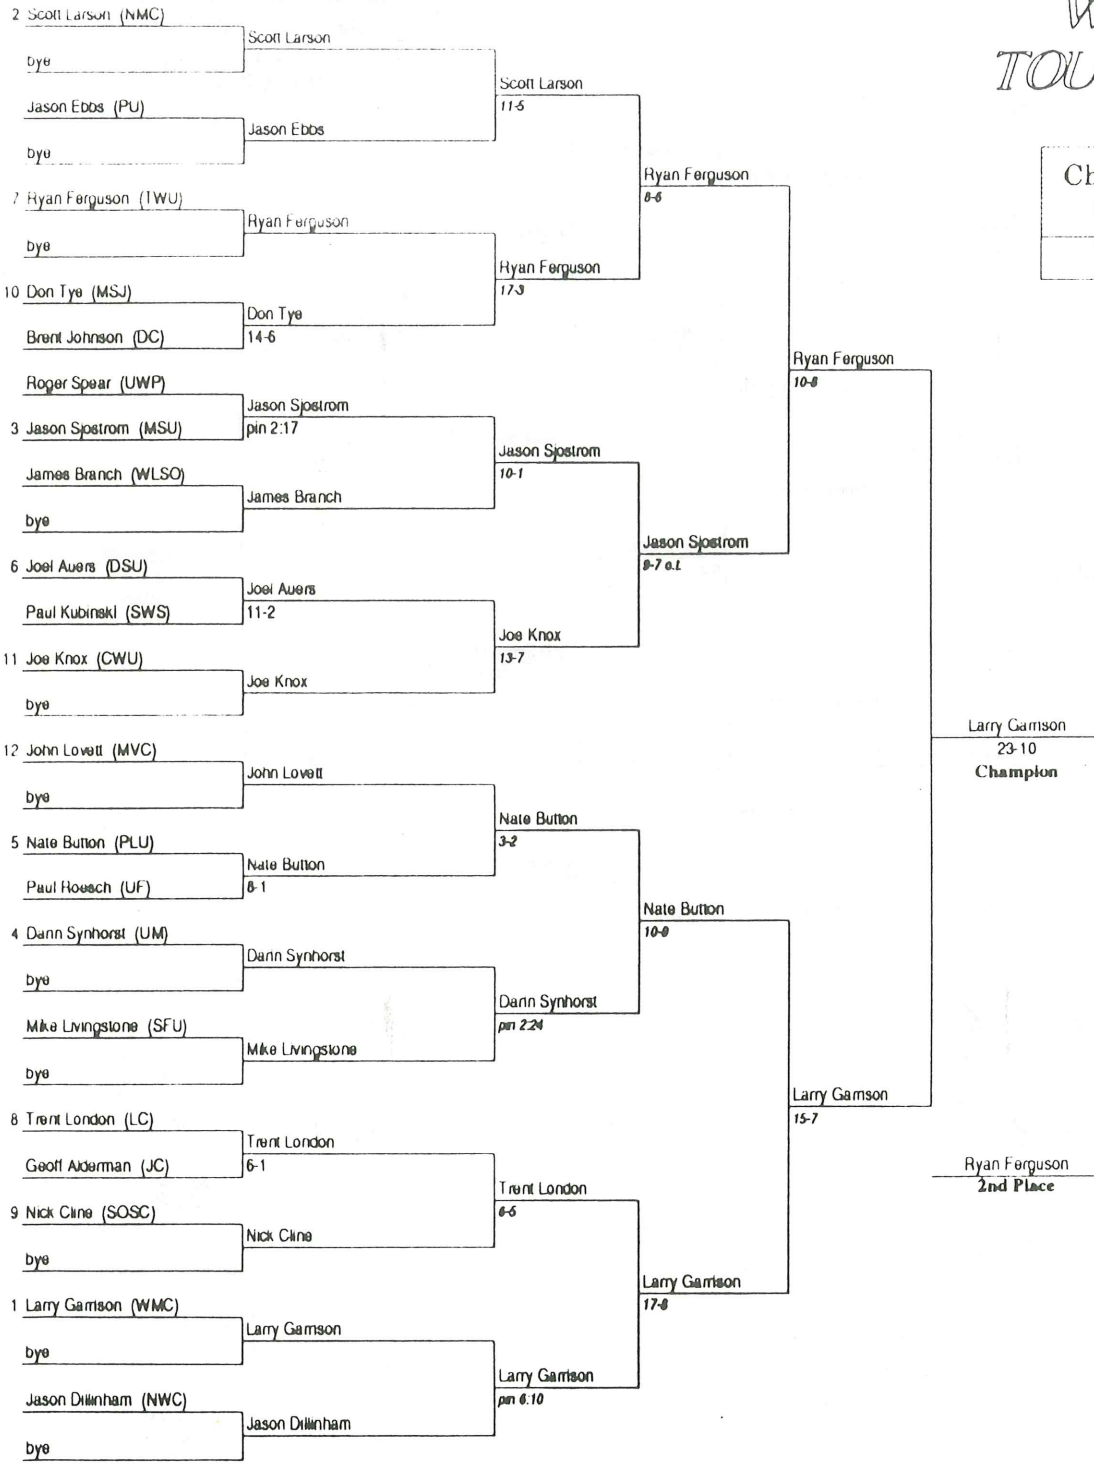

1994 NAA NATIONAL WRESTLING TOURNAMENT

Championship Bracket	
Date	3/11/94
134 Weight	

Preliminaries
1st Round
Quarterfinals
Semifinals
Finals