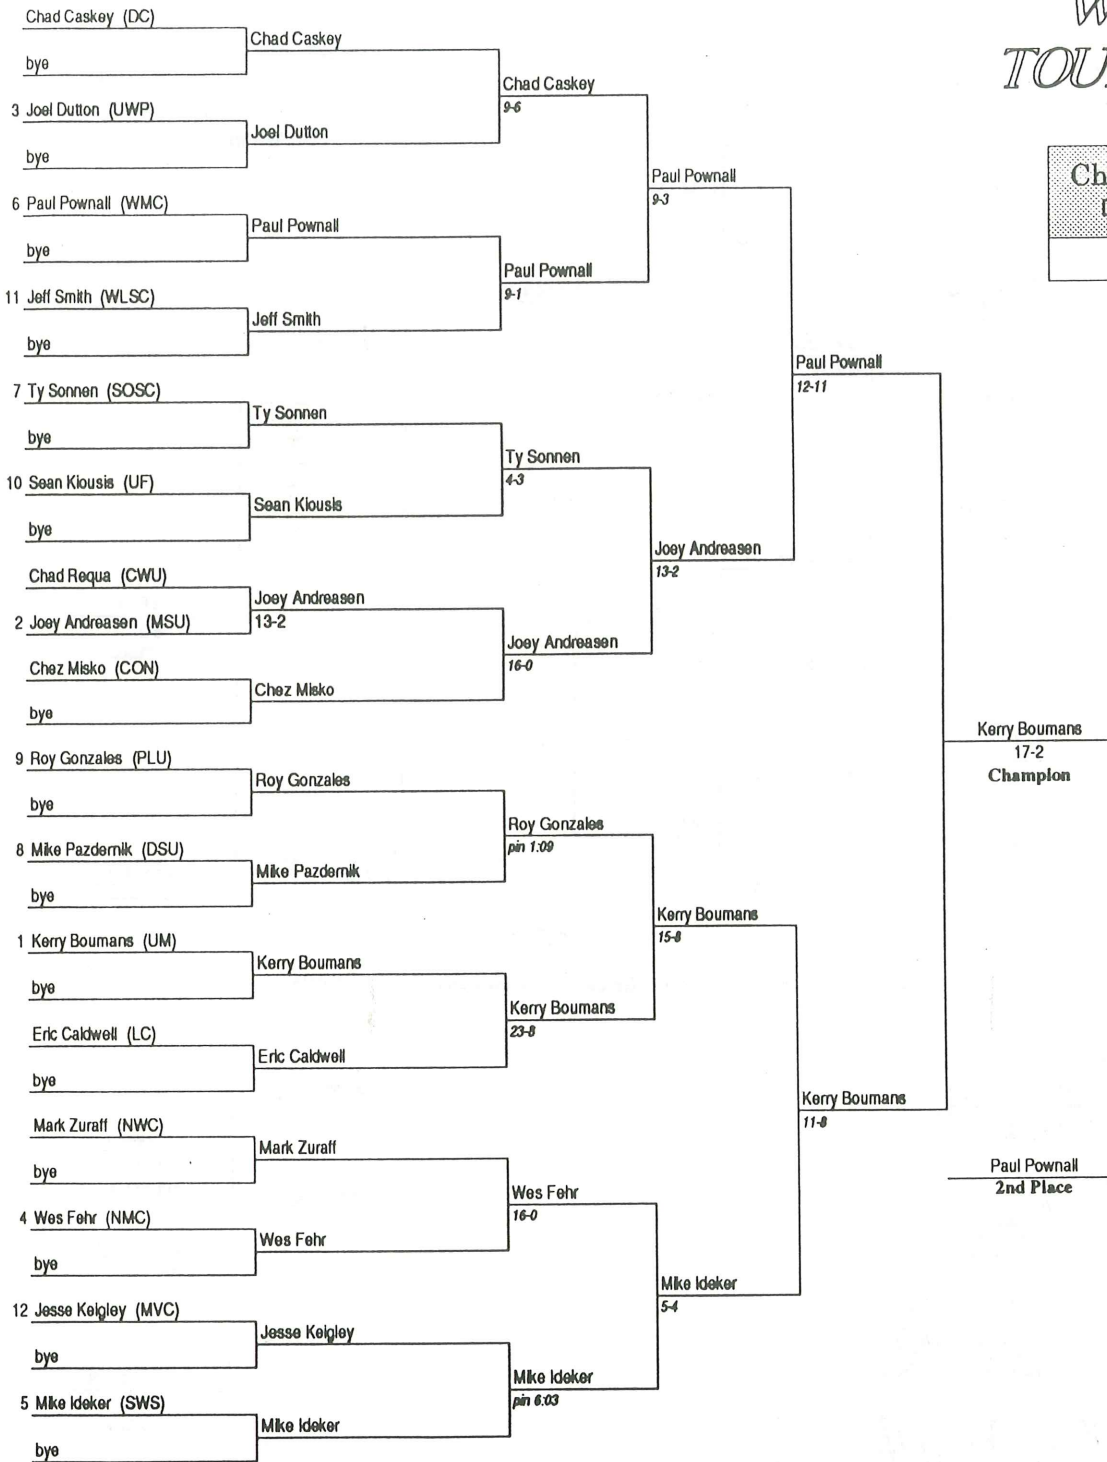

1994 NAAI NATIONAL WRESTLING TOURNAMENT

Championship Bracket	
Date	3/11/94
126 Weight	

Preliminaries   1st Round   Quarterfinals   Semifinals   Finals

©1994 Bryce J. Thompson