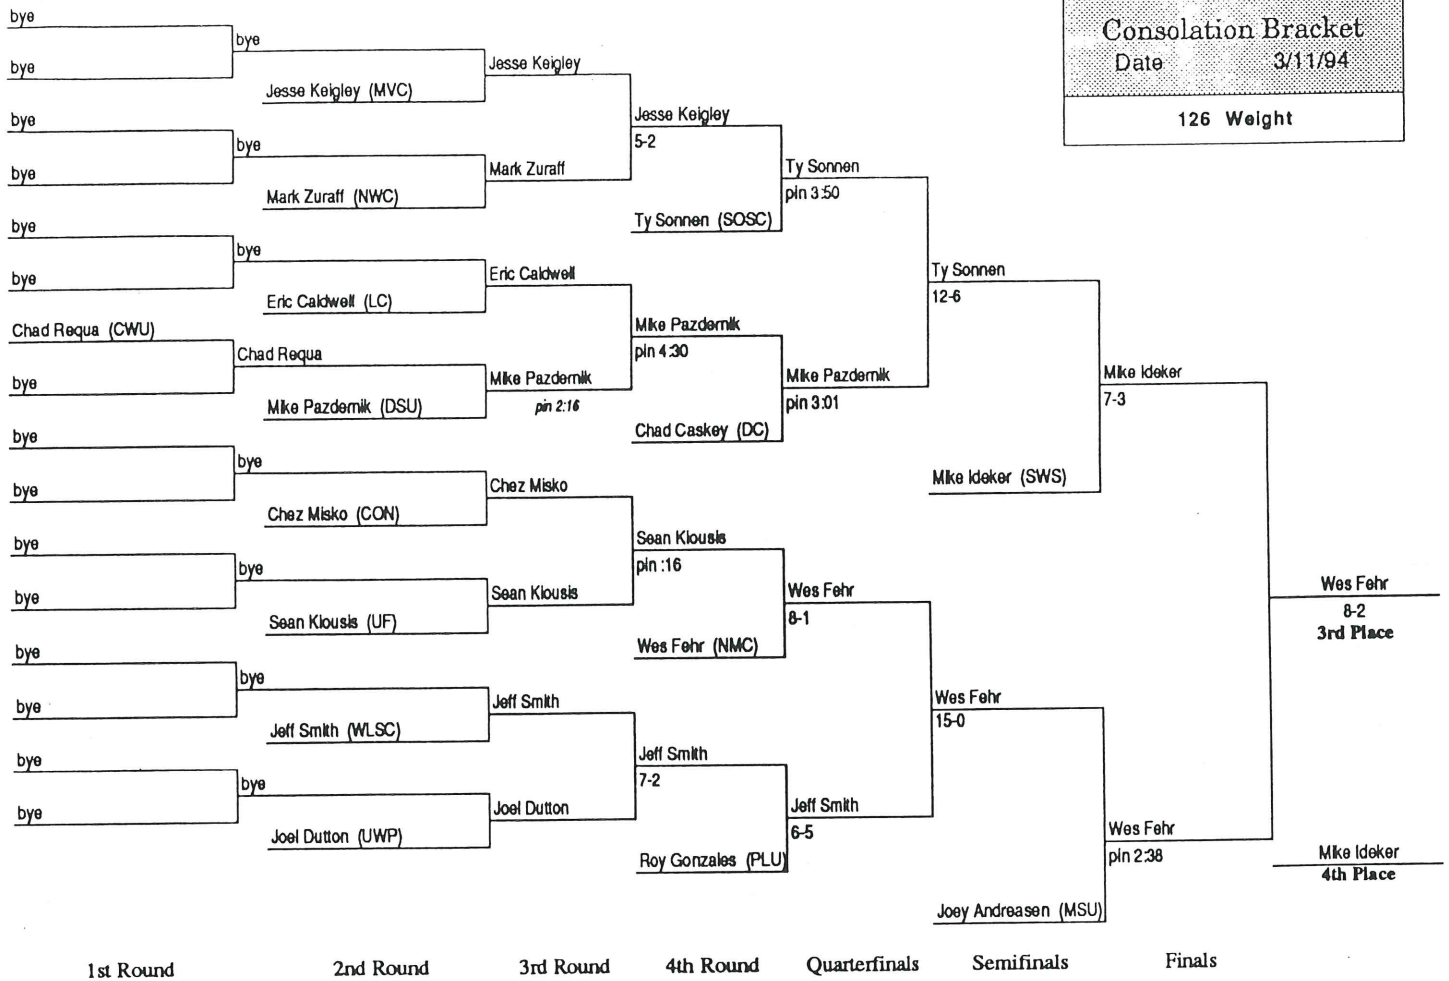

1994 NAIJA NATIONAL WRESTLING TOURNAMENT BUTTE, MONTANA