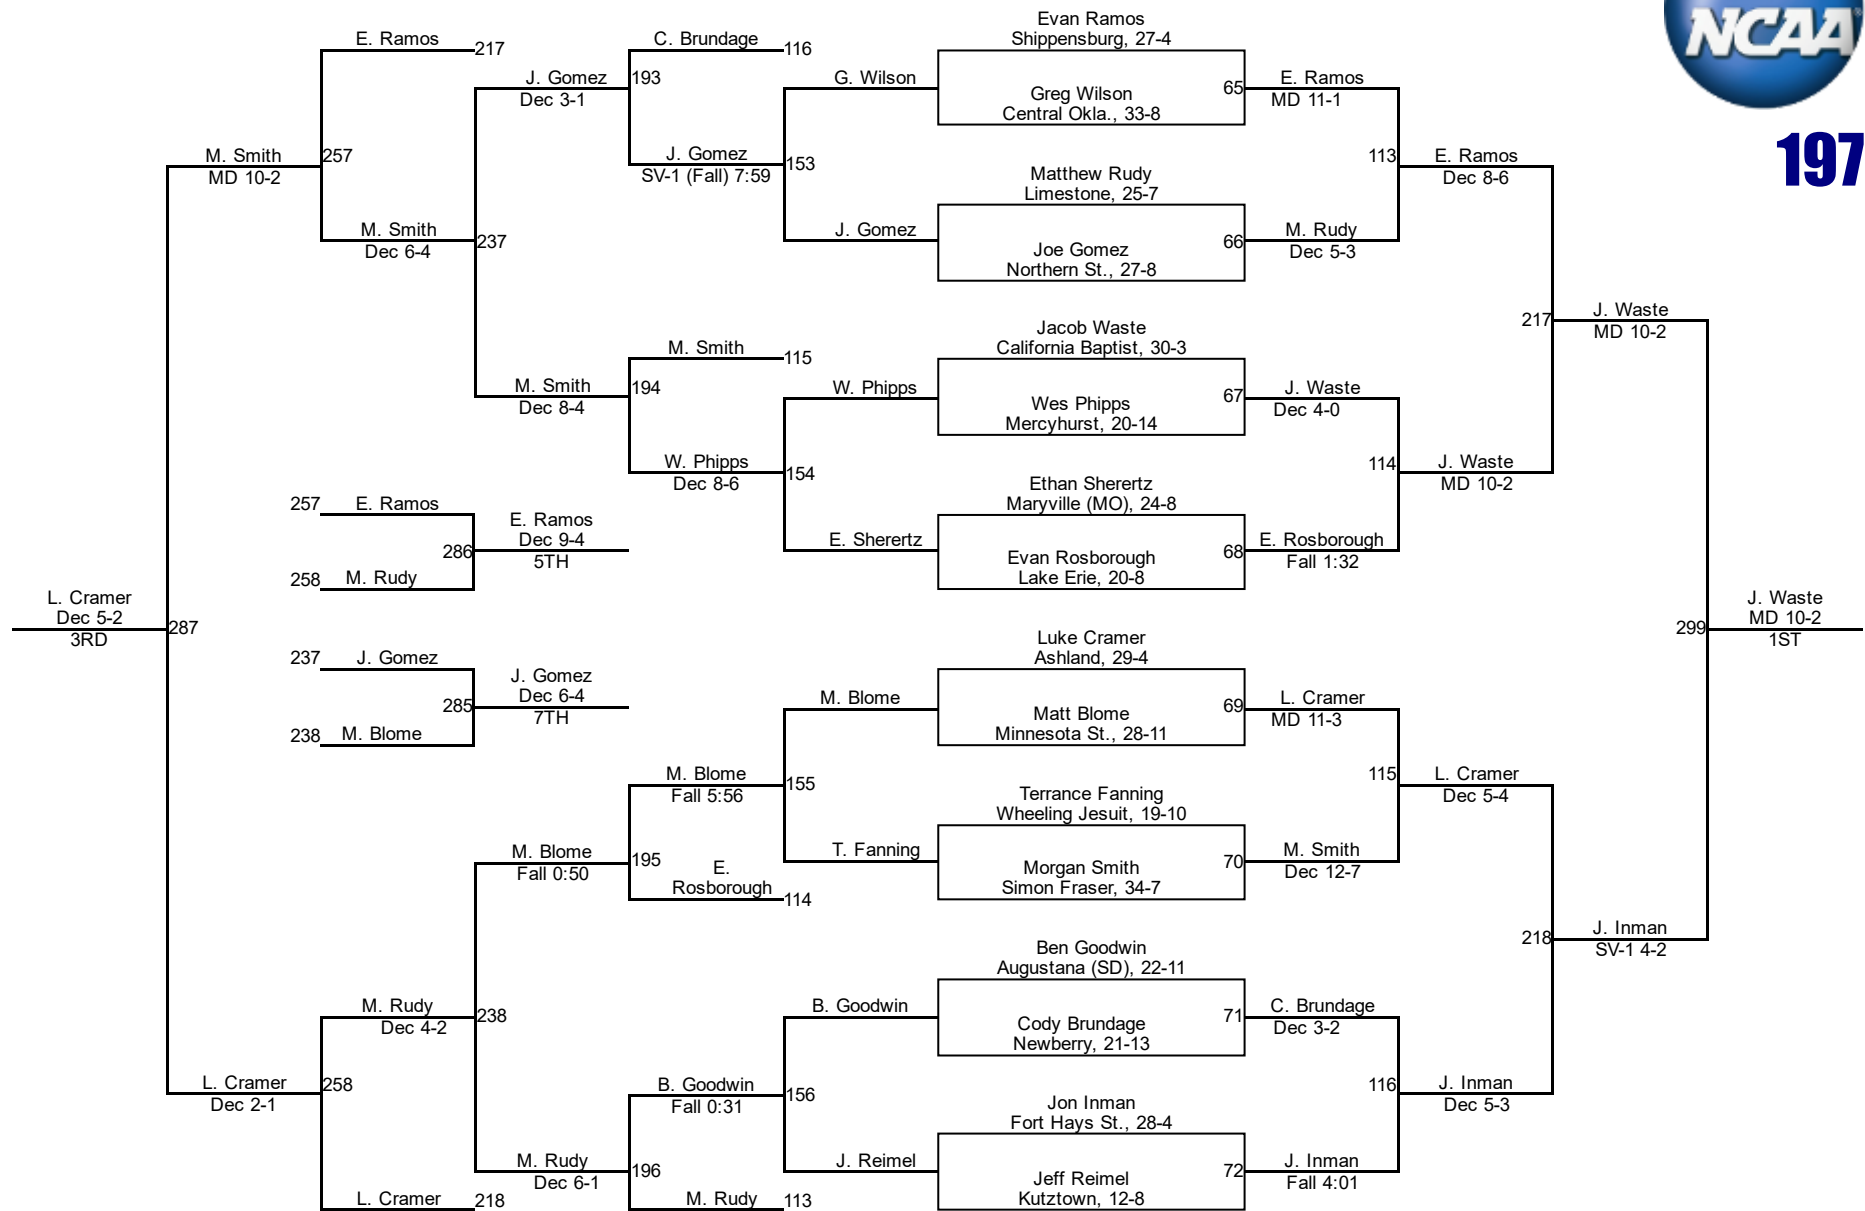

2017 NCAA Division II Championships

157

2017 NCAA Division II Championships

165

2017 NCAA Division II Championships

174

2017 NCAA Division II Championships

197