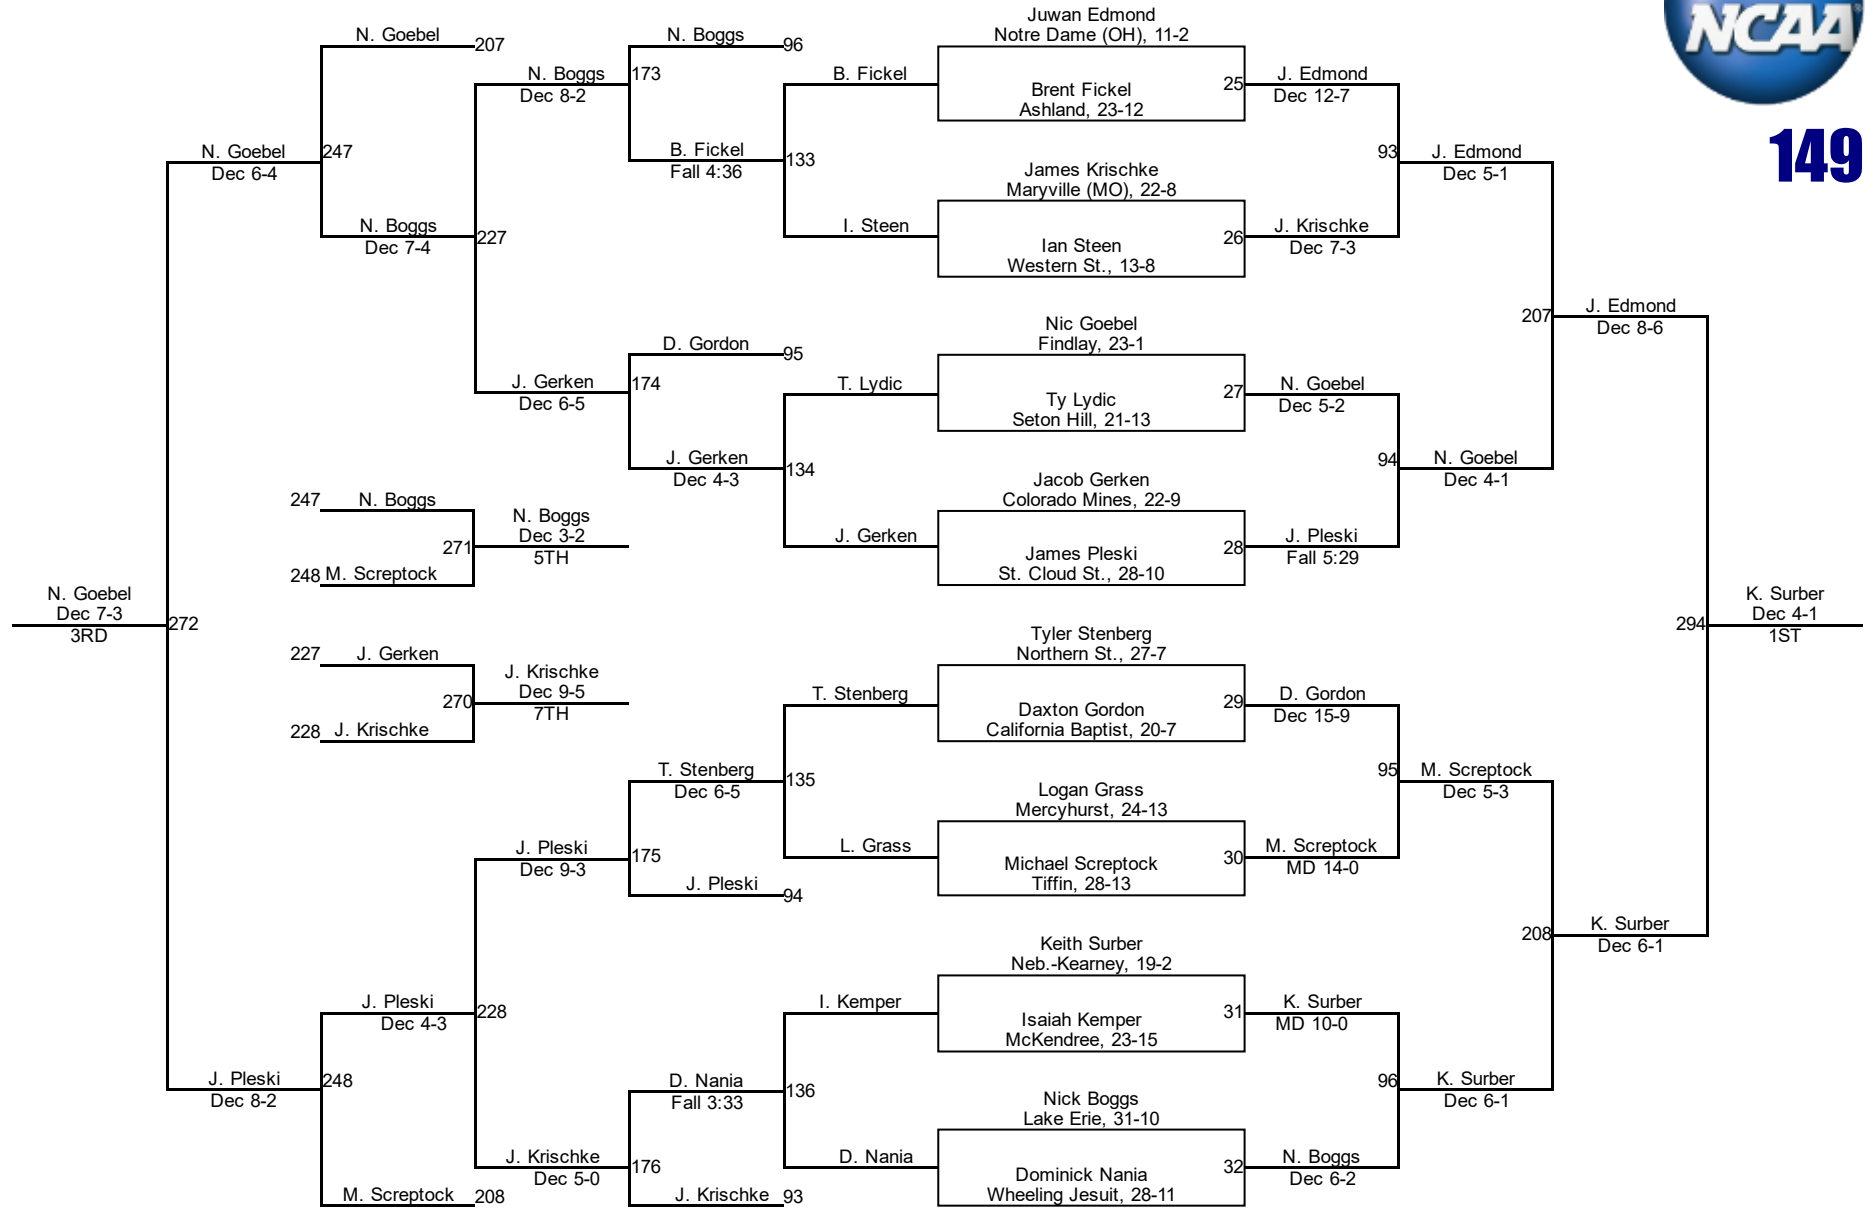

2017 NCAA Division II Championships

125

2017 NCAA Division II Championships

133

2017 NCAA Division II Championships

141

2017 NCAA Division II Championships

149