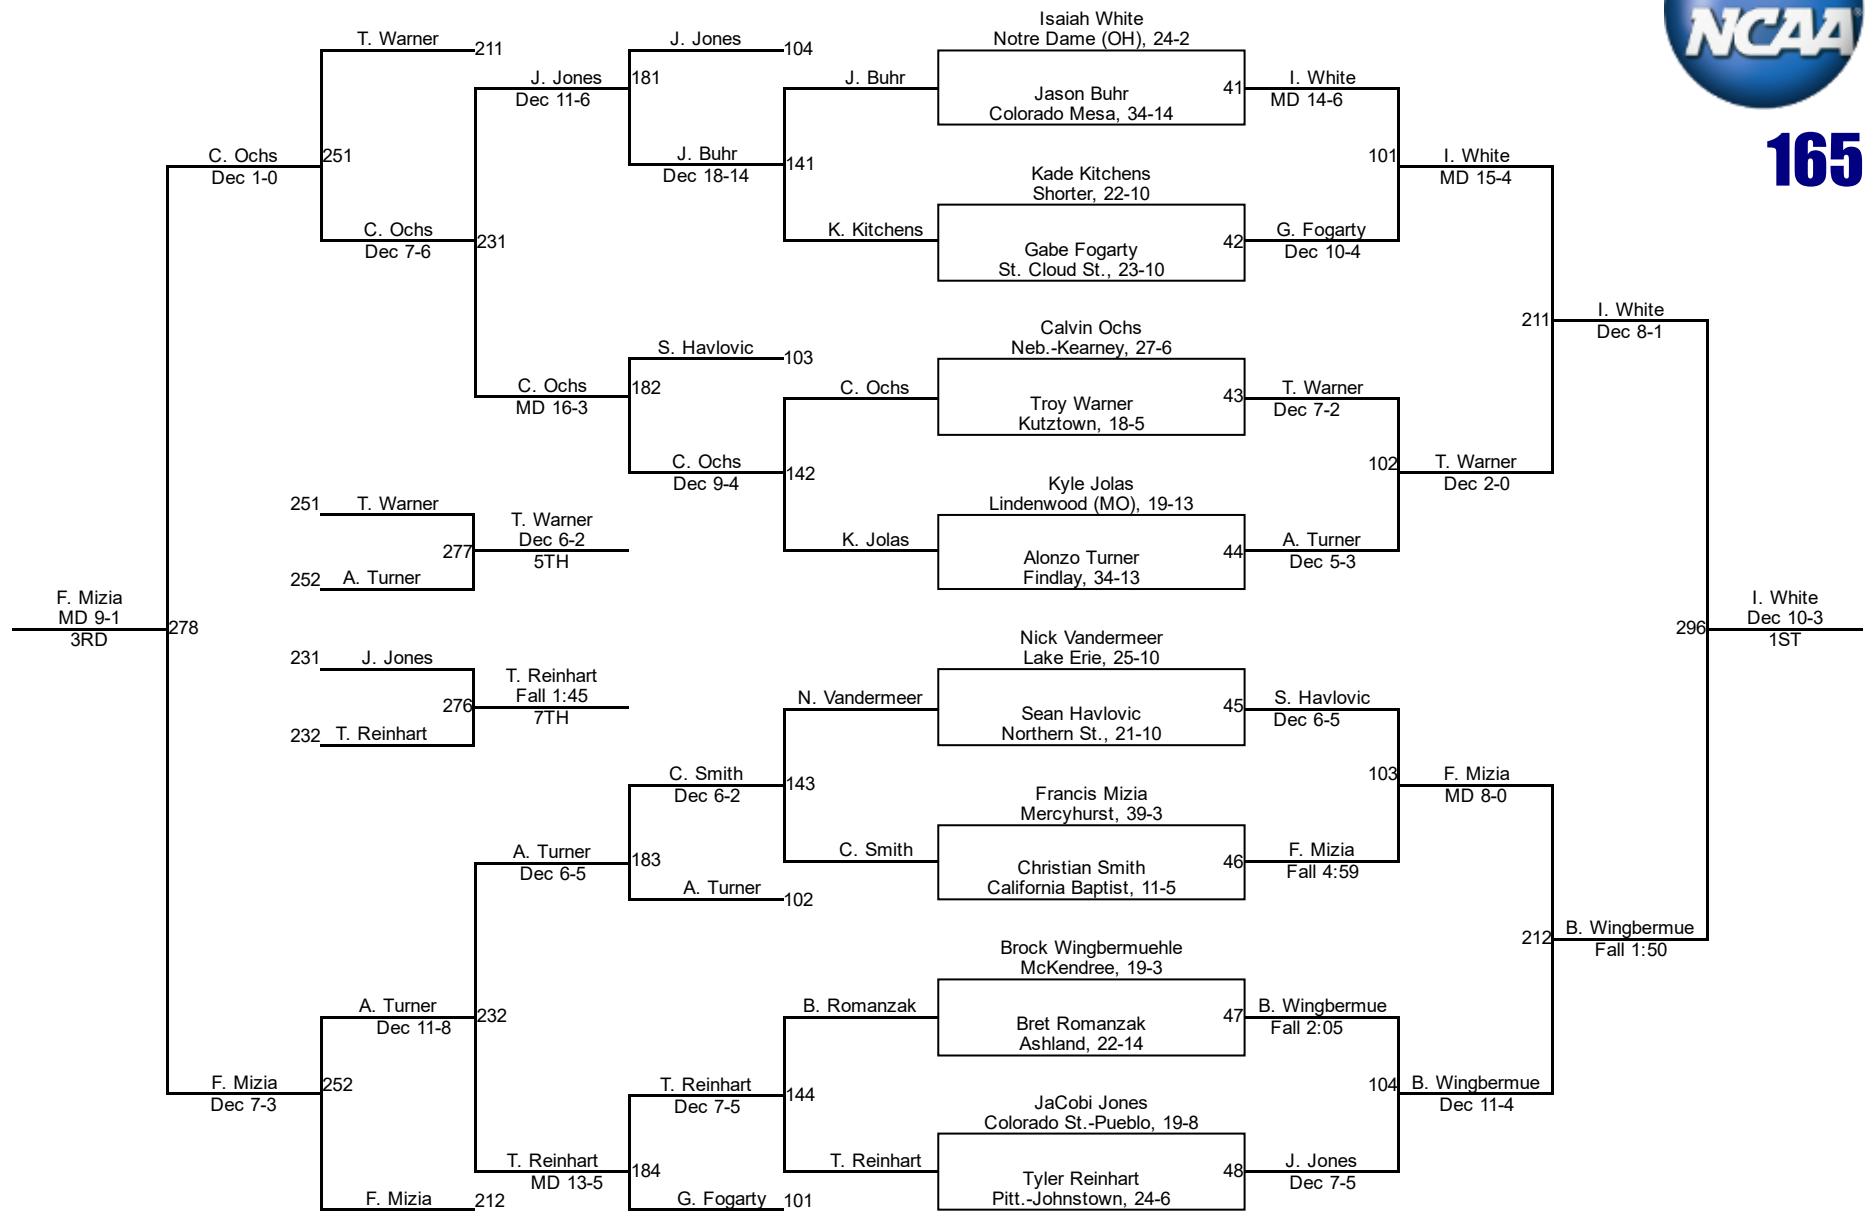

2017 NCAA Division II Championships

157

2017 NCAA Division II Championships

165

2017 NCAA Division II Championships

174

2017 NCAA Division II Championships

197