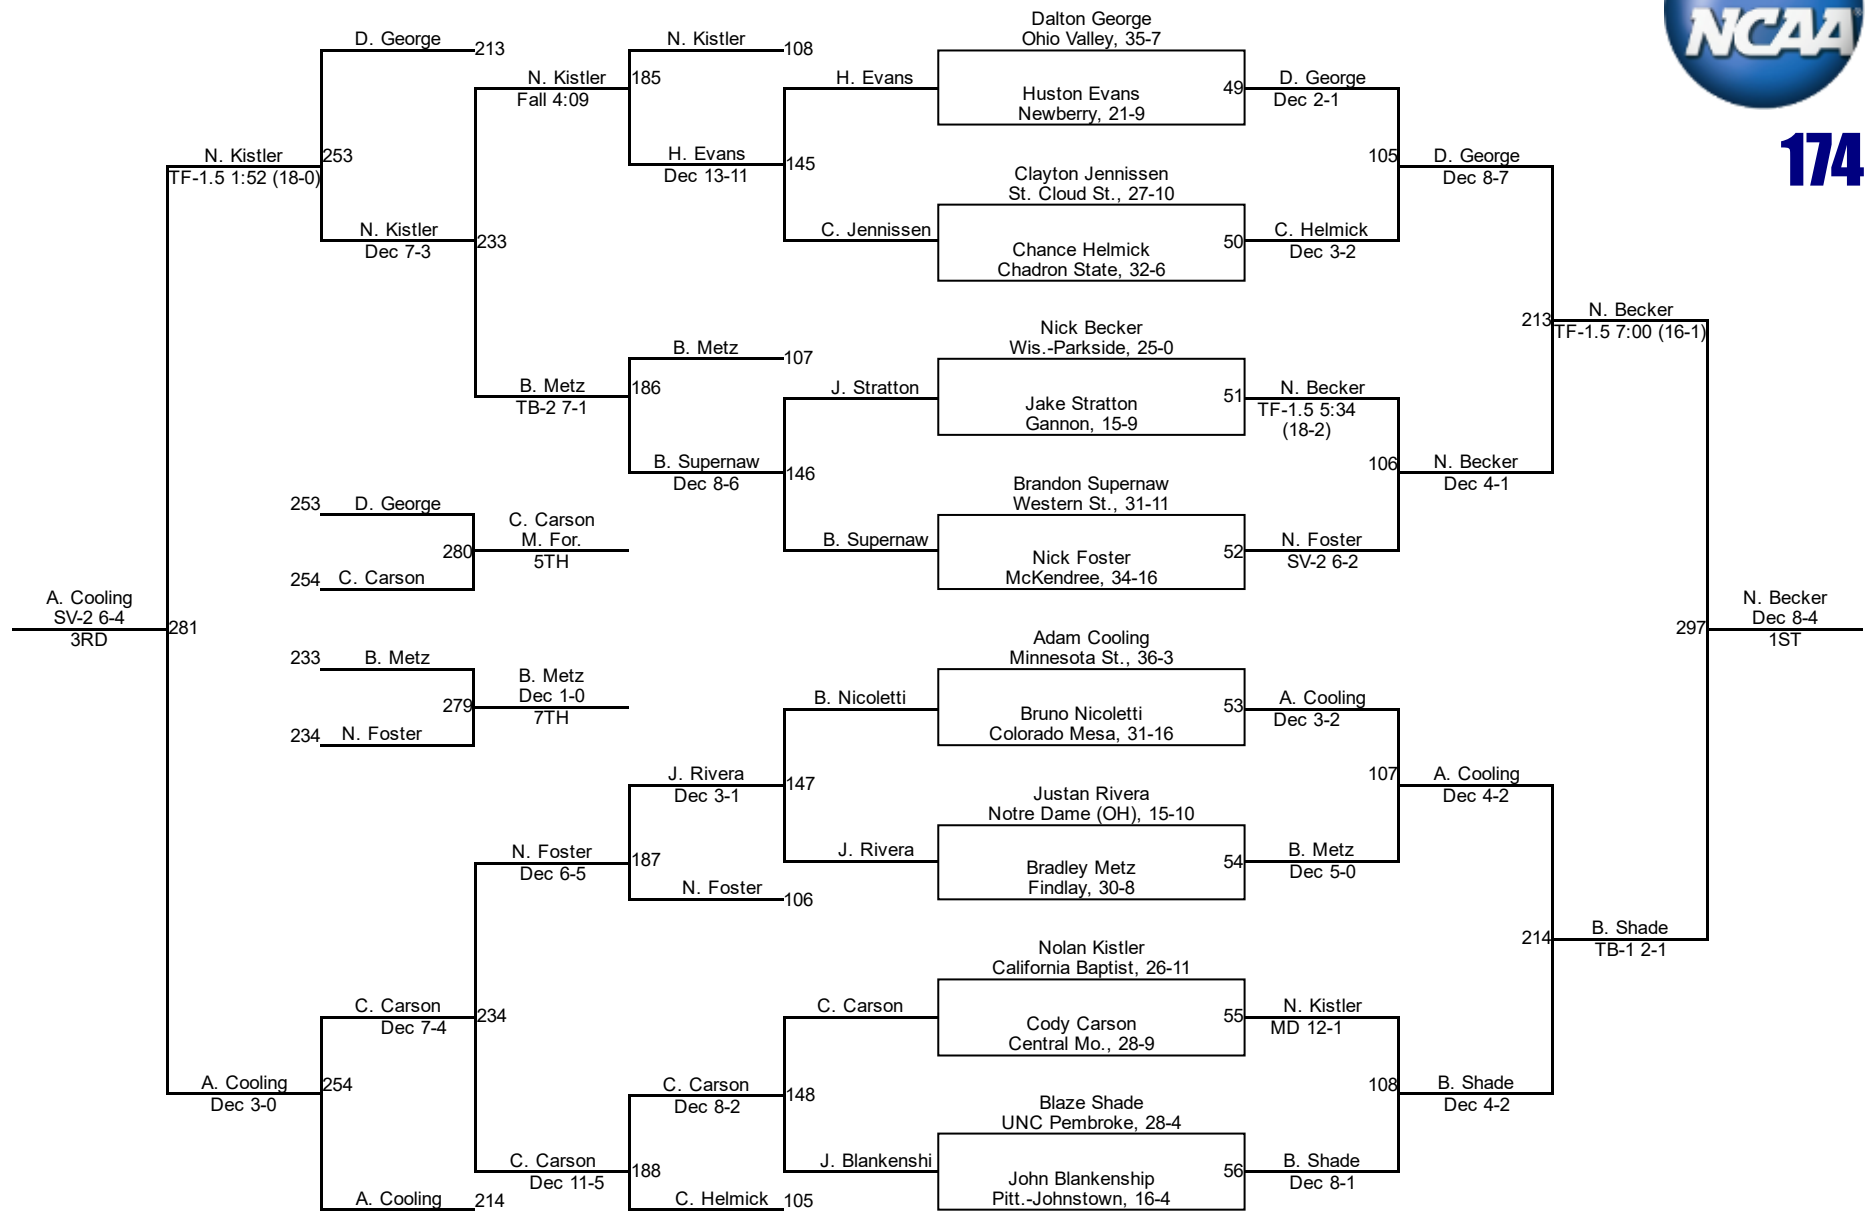

2017 NCAA Division II Championships

157

2017 NCAA Division II Championships

165

2017 NCAA Division II Championships

174

2017 NCAA Division II Championships

197