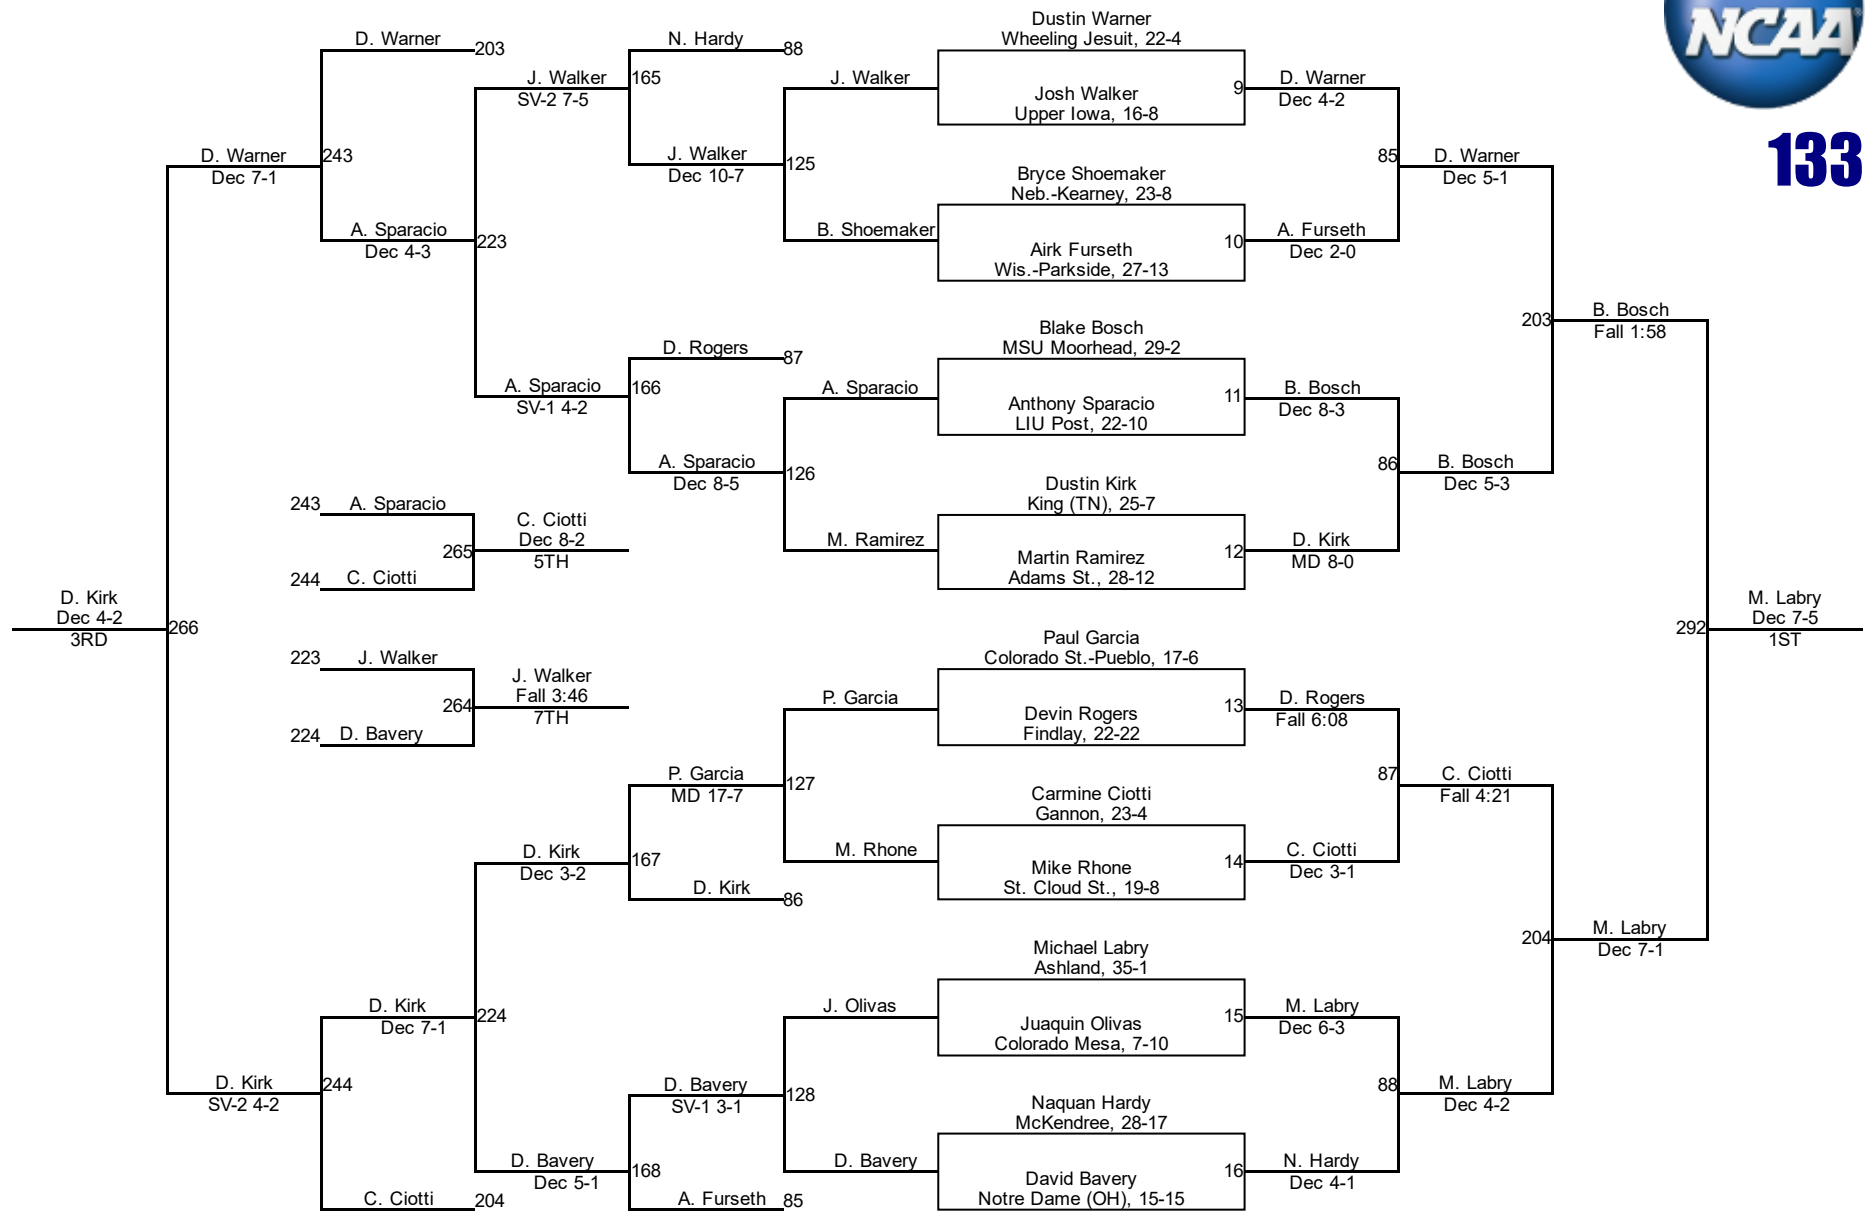

2017 NCAA Division II Championships

125

2017 NCAA Division II Championships

133

2017 NCAA Division II Championships

141

2017 NCAA Division II Championships

149