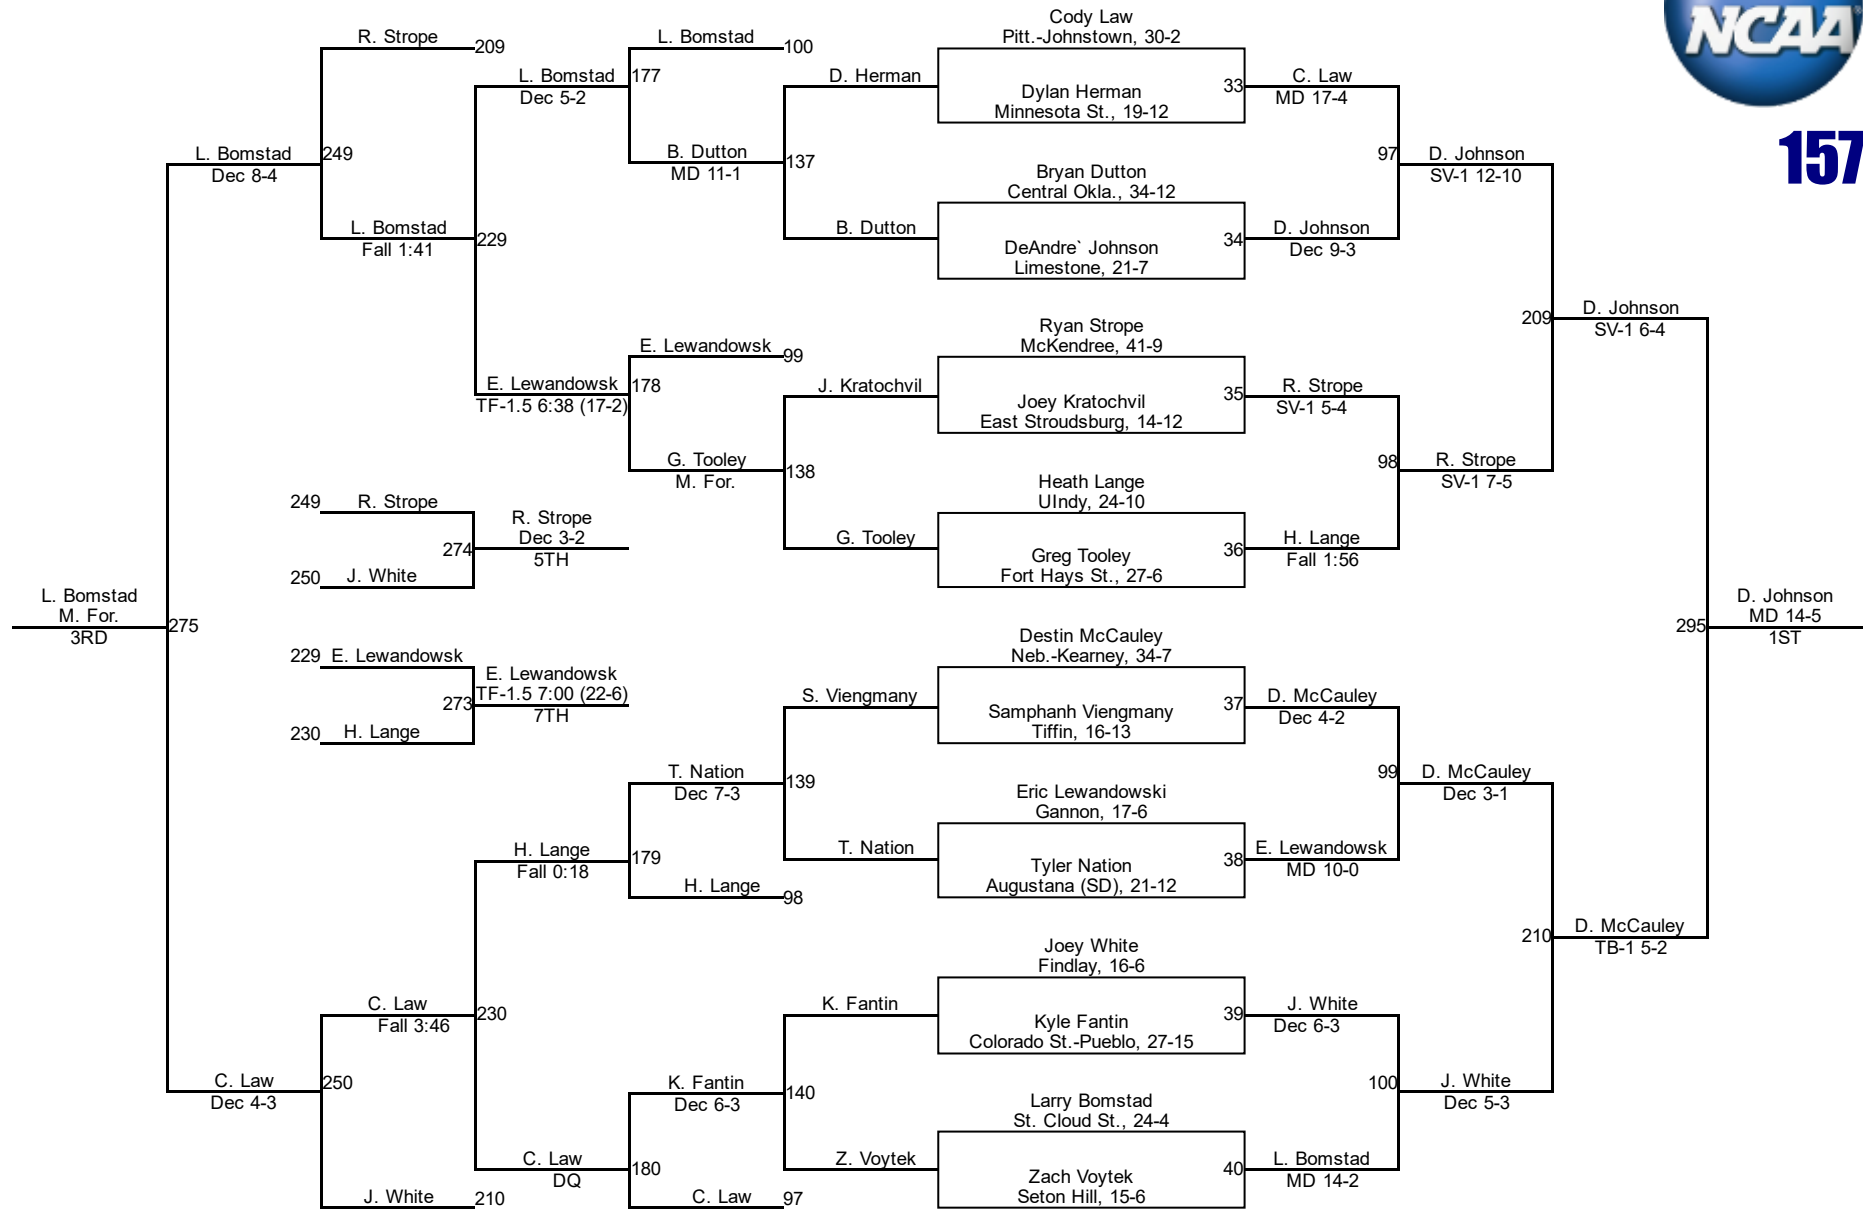

2017 NCAA Division II Championships

157