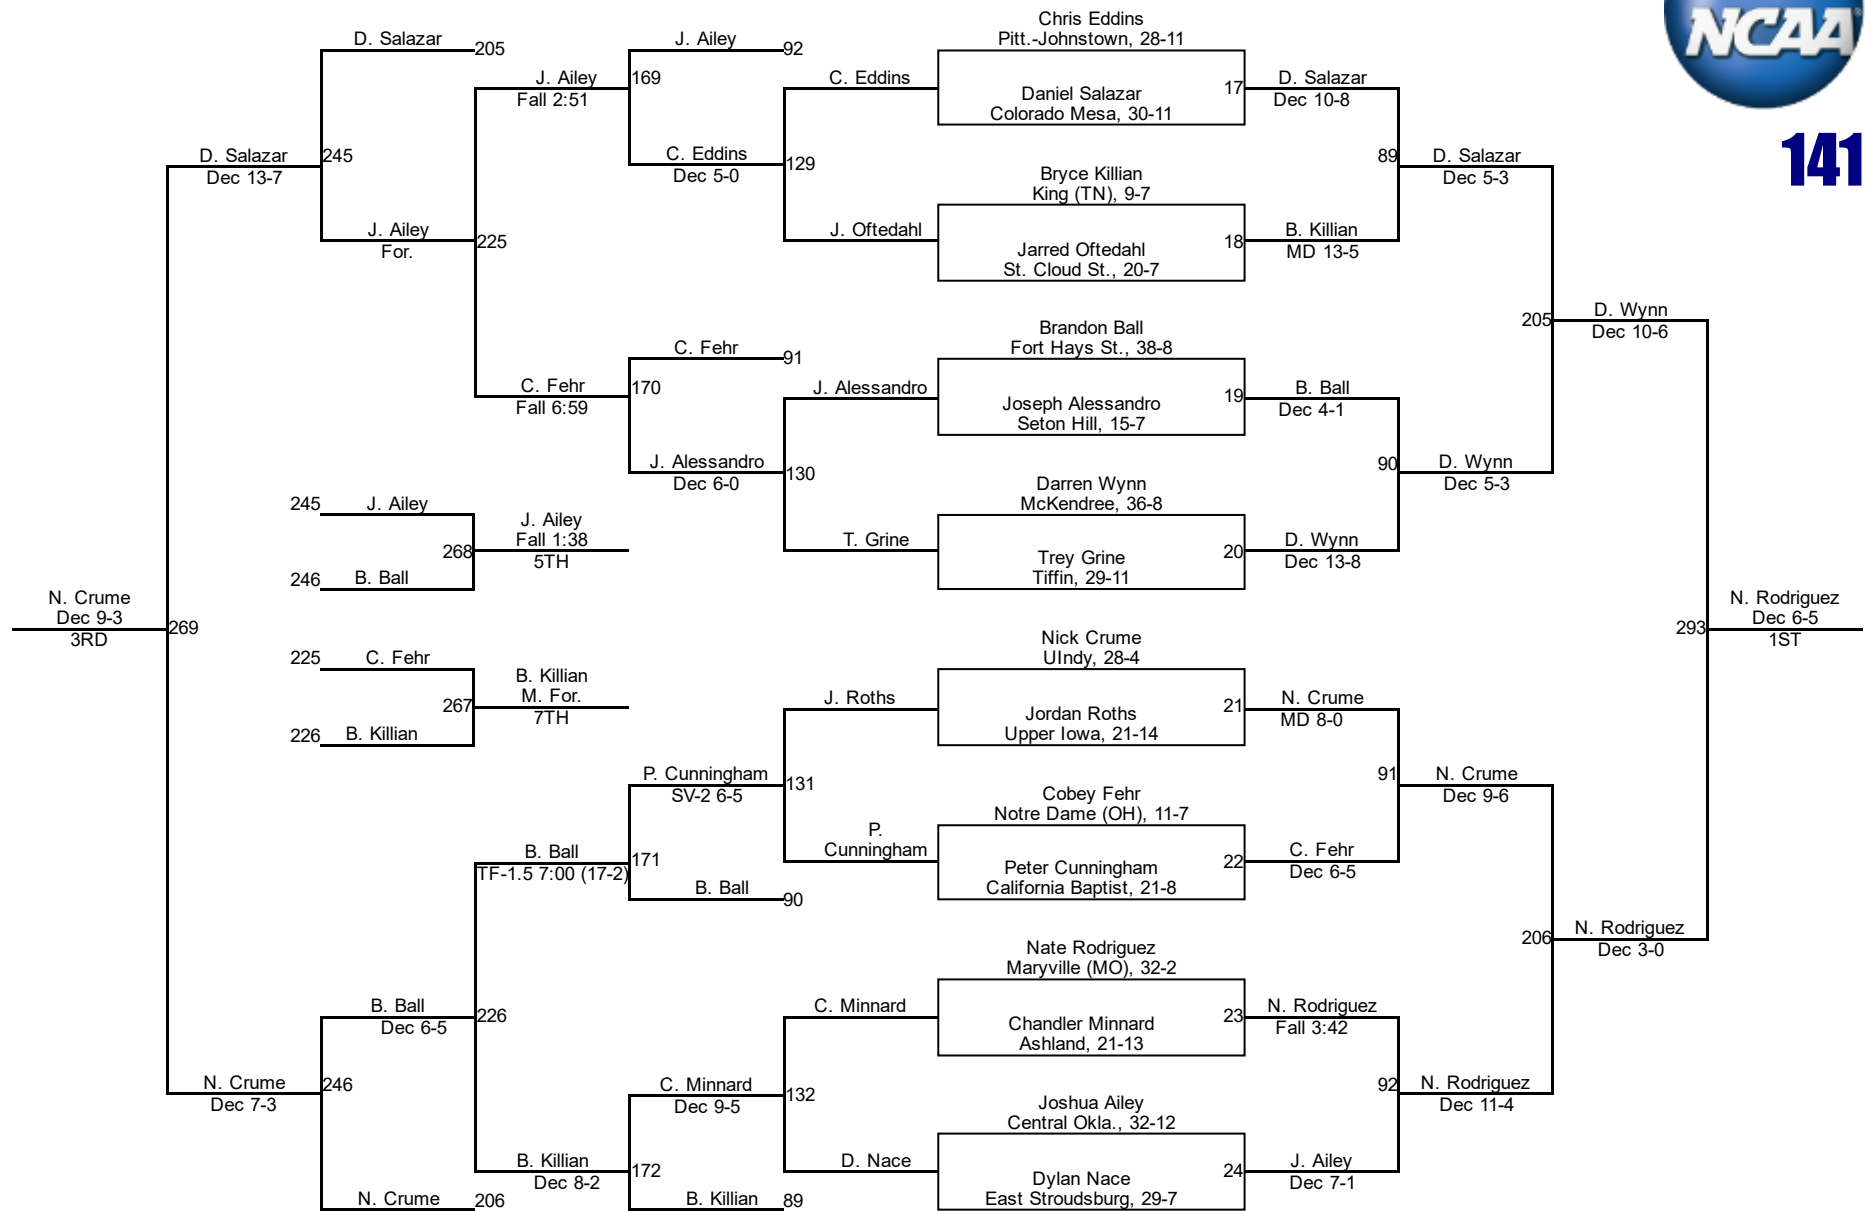

2017 NCAA Division II Championships

125

2017 NCAA Division II Championships

133

2017 NCAA Division II Championships

141

2017 NCAA Division II Championships

149