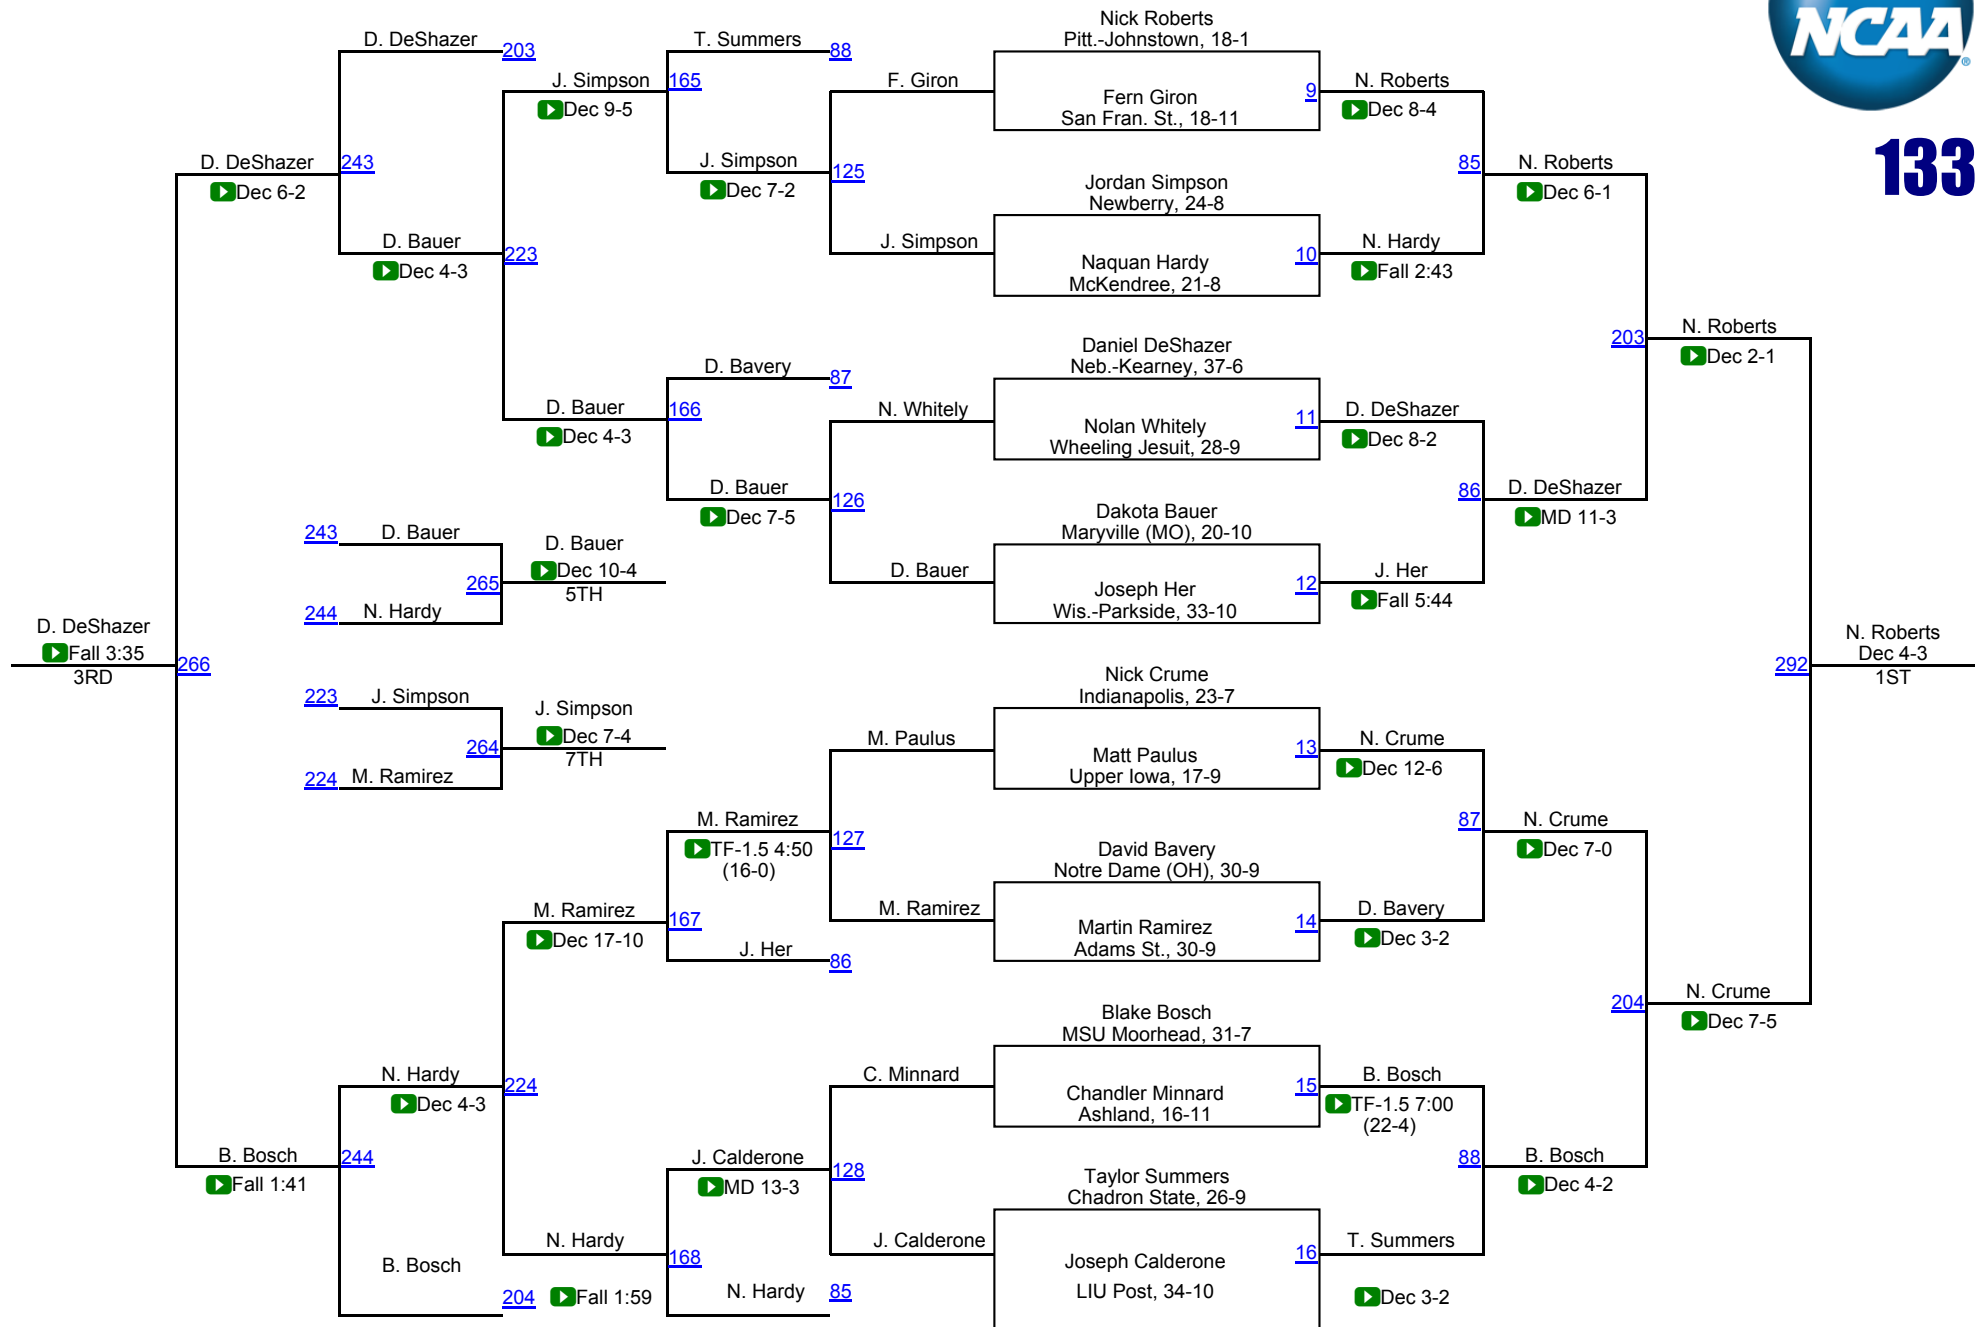

2016 NCAA Division II Championships

125

2016 NCAA Division II Championships

133

2016 NCAA Division II Championships

141

2016 NCAA Division II Championships

157

2016 NCAA Division II Championships

197