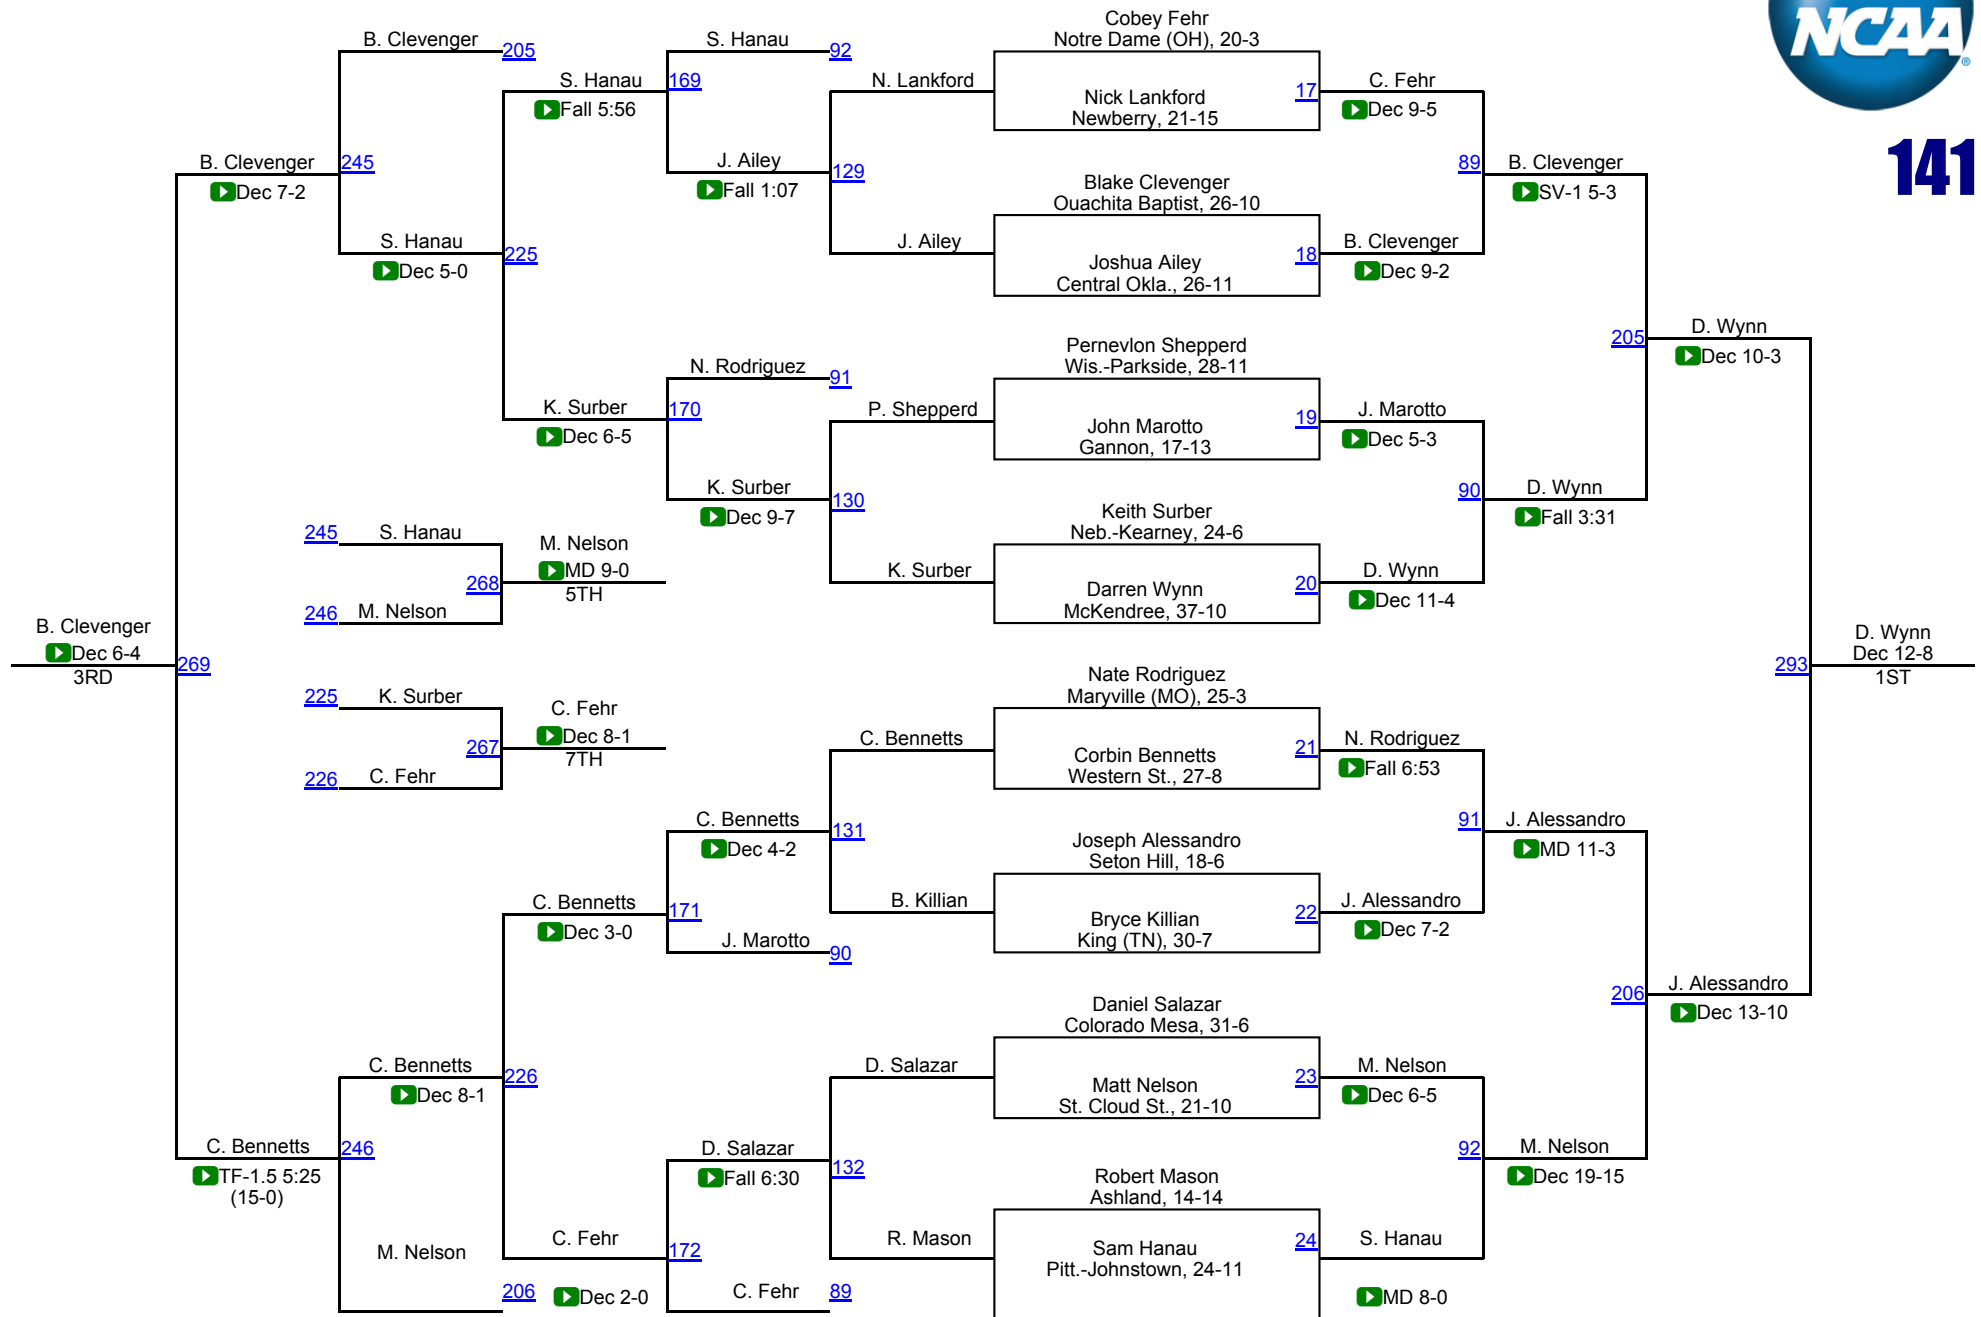

2016 NCAA Division II Championships

125

2016 NCAA Division II Championships

133

2016 NCAA Division II Championships

141

2016 NCAA Division II Championships

157

2016 NCAA Division II Championships

197