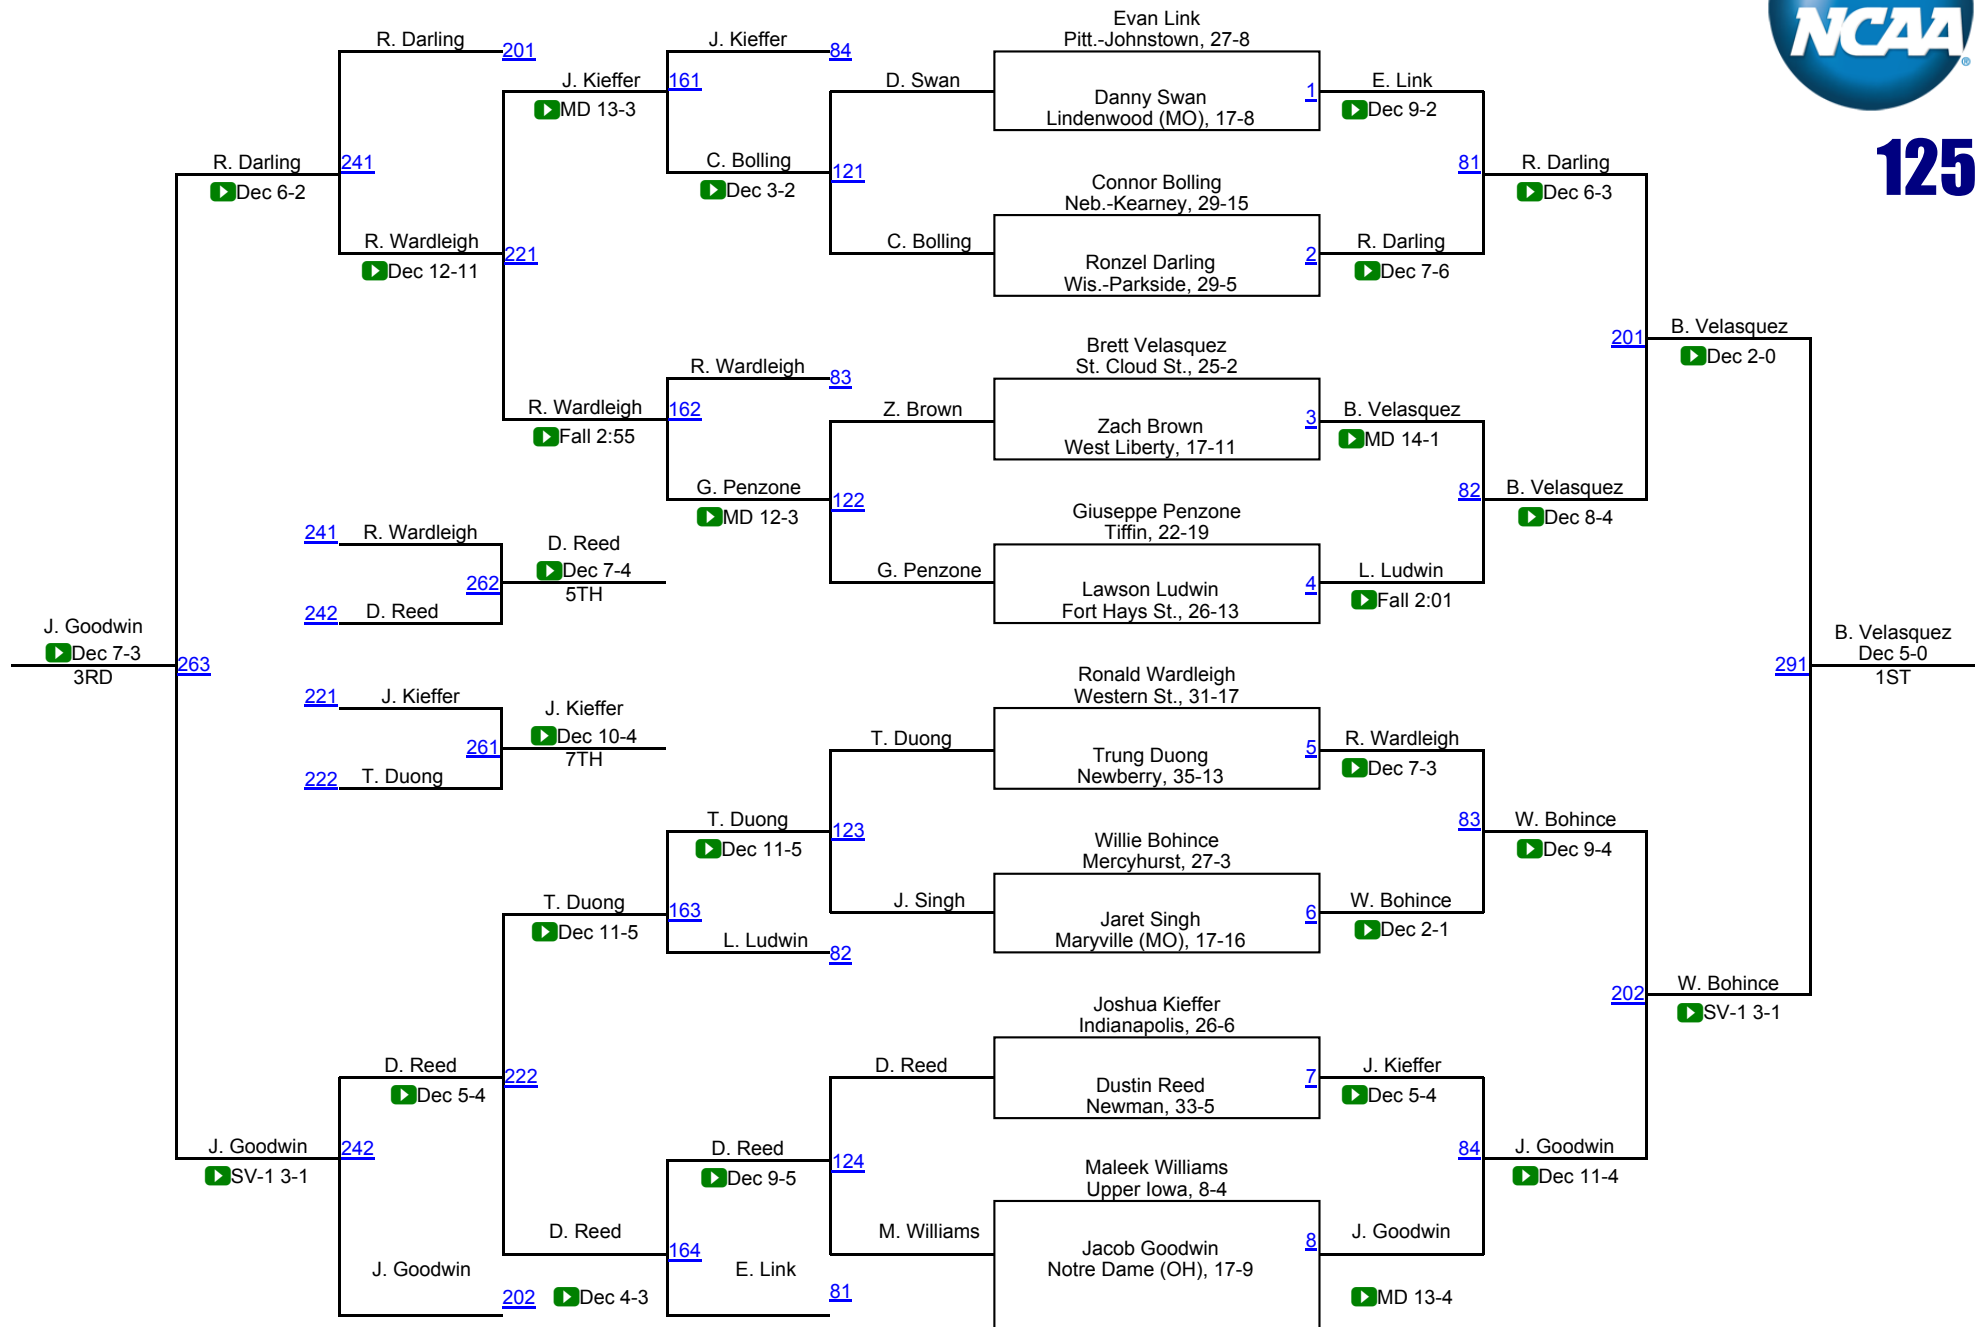

Team Scores

1.	St. Cloud St.	90.0
2.	Notre Dame (OH)	82.0
3.	Neb.-Kearney	78.5
4.	Pitt.-Johnstown	71.5
5.	Maryville (MO)	65.5
6.	California Baptist	63.5
7.	Wis.-Parkside	59.5
8.	McKendree	42.5
9.	Mercyhurst	42.0
9.	Minn. St. Mankato	42.0
11.	Western St.	33.0
12.	Colorado St.-Pueblo	26.0
13.	Indianapolis	22.0
14.	Ashland	21.5
15.	Fort Hays St.	20.0
16.	Upper Iowa	19.5
17.	Lindenwood (MO)	19.0
18.	Newberry	17.0
19.	Seton Hill	16.5
20.	MSU Moorhead	15.0
20.	Northern St.	15.0
20.	UNC Pembroke	15.0
23.	Findlay	13.5
23.	Simon Fraser	13.5
25.	Ouachita Baptist	12.5
26.	Tiffin	12.0
27.	Coker	11.0
27.	Kutztown	11.0
29.	Lake Erie	10.0
30.	Colorado Mesa	9.5
31.	Newman	8.5
32.	Shorter	8.0
33.	Adams St.	5.5
34.	Southwest Minnesota St.	4.5
35.	Central Okla.	3.5
36.	Gannon	2.5
37.	LIU Post	1.5
38.	Augustana (SD)	1.0
38.	Chadron State	1.0
38.	Shippensburg	1.0
41.	San Fran. St.	0.5
42.	Alderson Broaddus	0.0
42.	Belmont Abbey	0.0
42.	Colorado Mines	0.0
42.	King (TN)	0.0
42.	Limestone College	0.0
42.	West Liberty	0.0
42.	Wheeling Jesuit	0.0

2016 NCAA Division II Championships

125

2016 NCAA Division II Championships

133

2016 NCAA Division II Championships

141

2016 NCAA Division II Championships

157

2016 NCAA Division II Championships

197