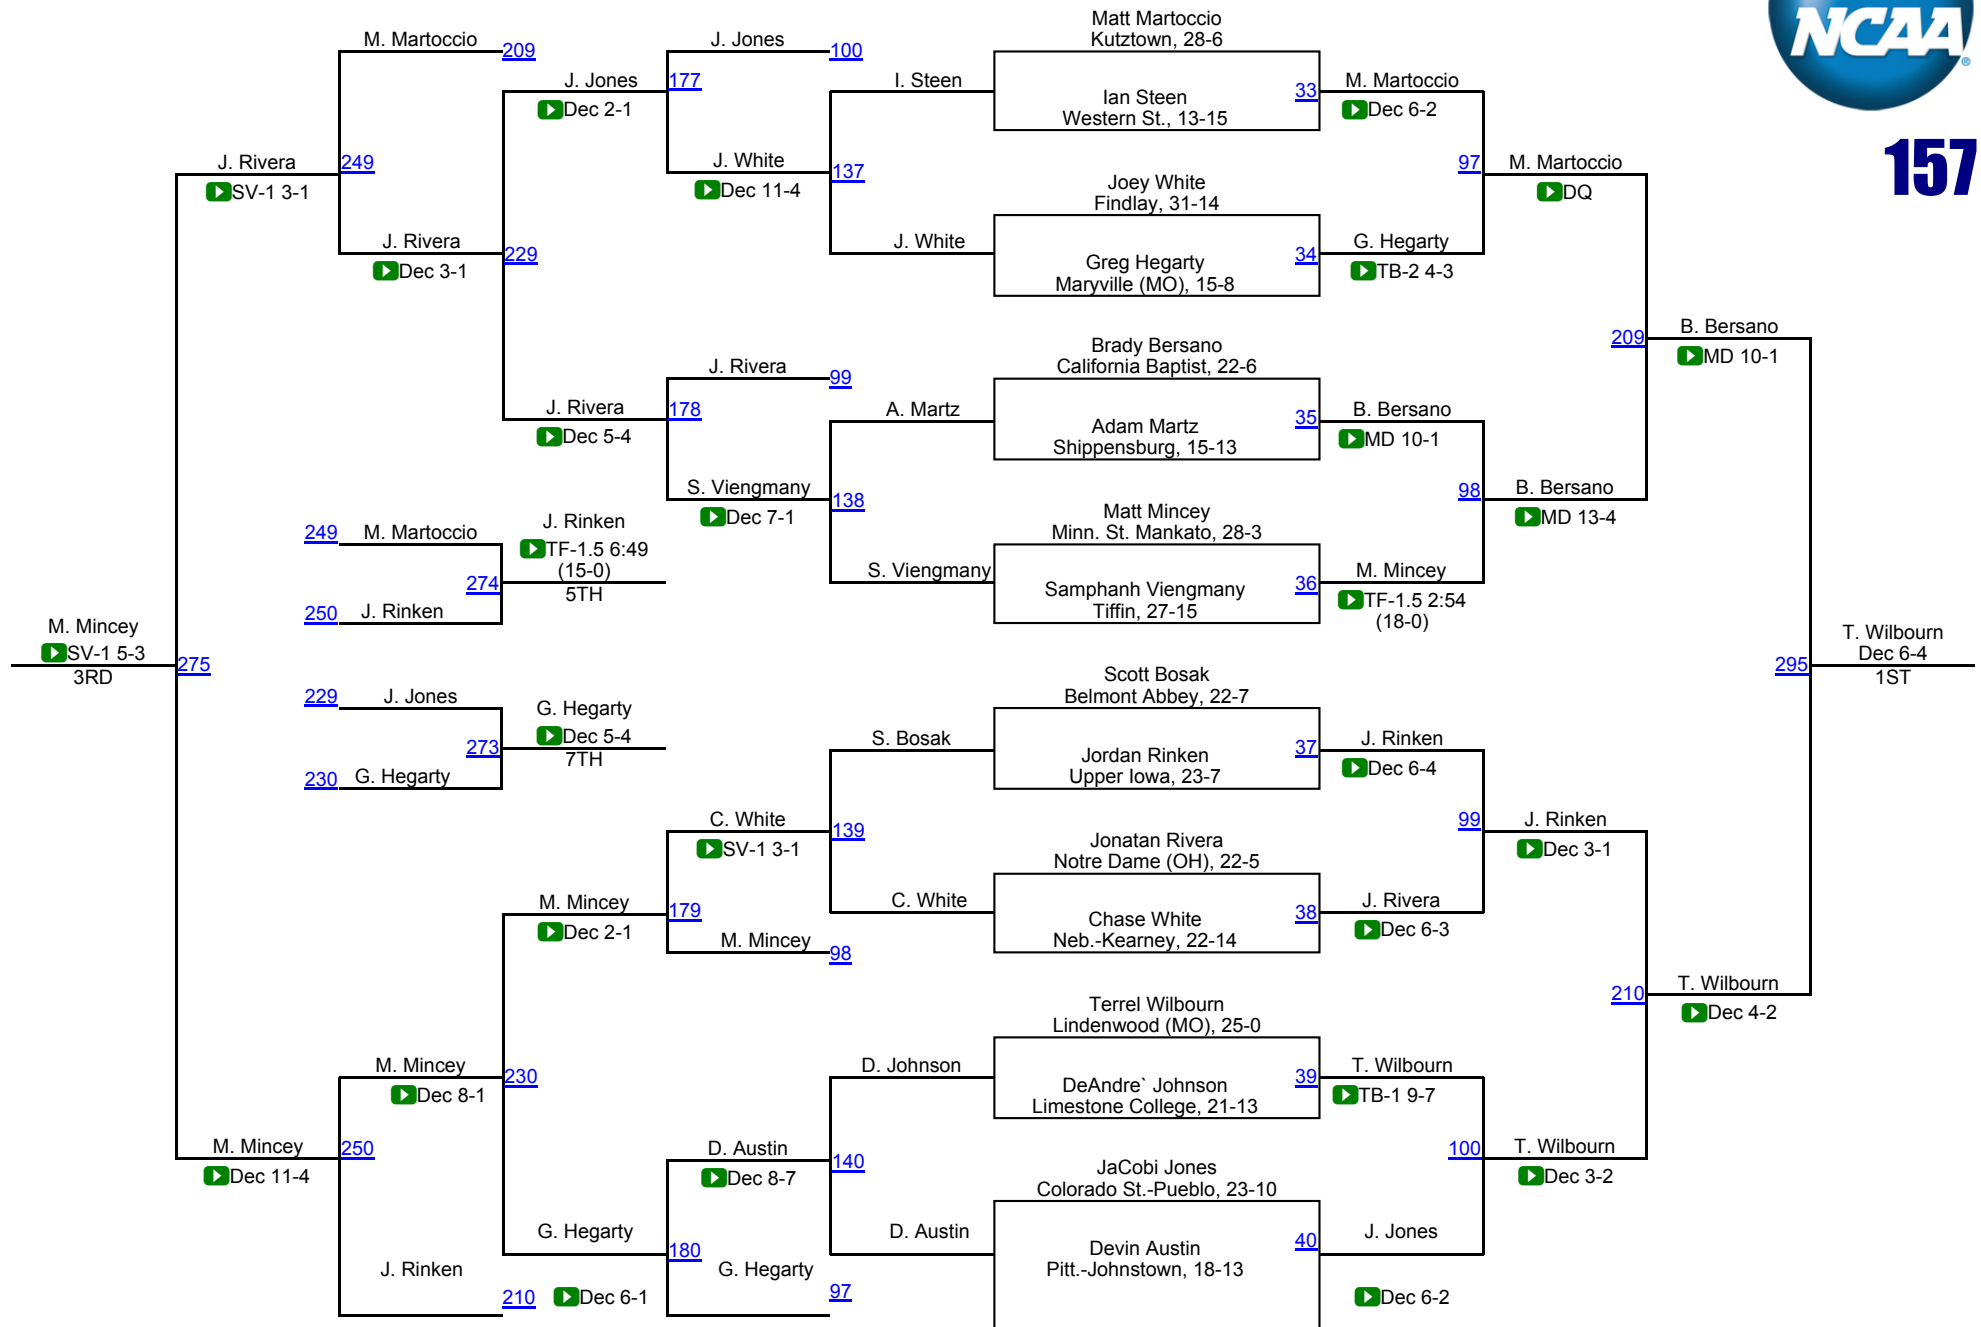

2016 NCAA Division II Championships

125

2016 NCAA Division II Championships

133

2016 NCAA Division II Championships

141

2016 NCAA Division II Championships

157

2016 NCAA Division II Championships

197