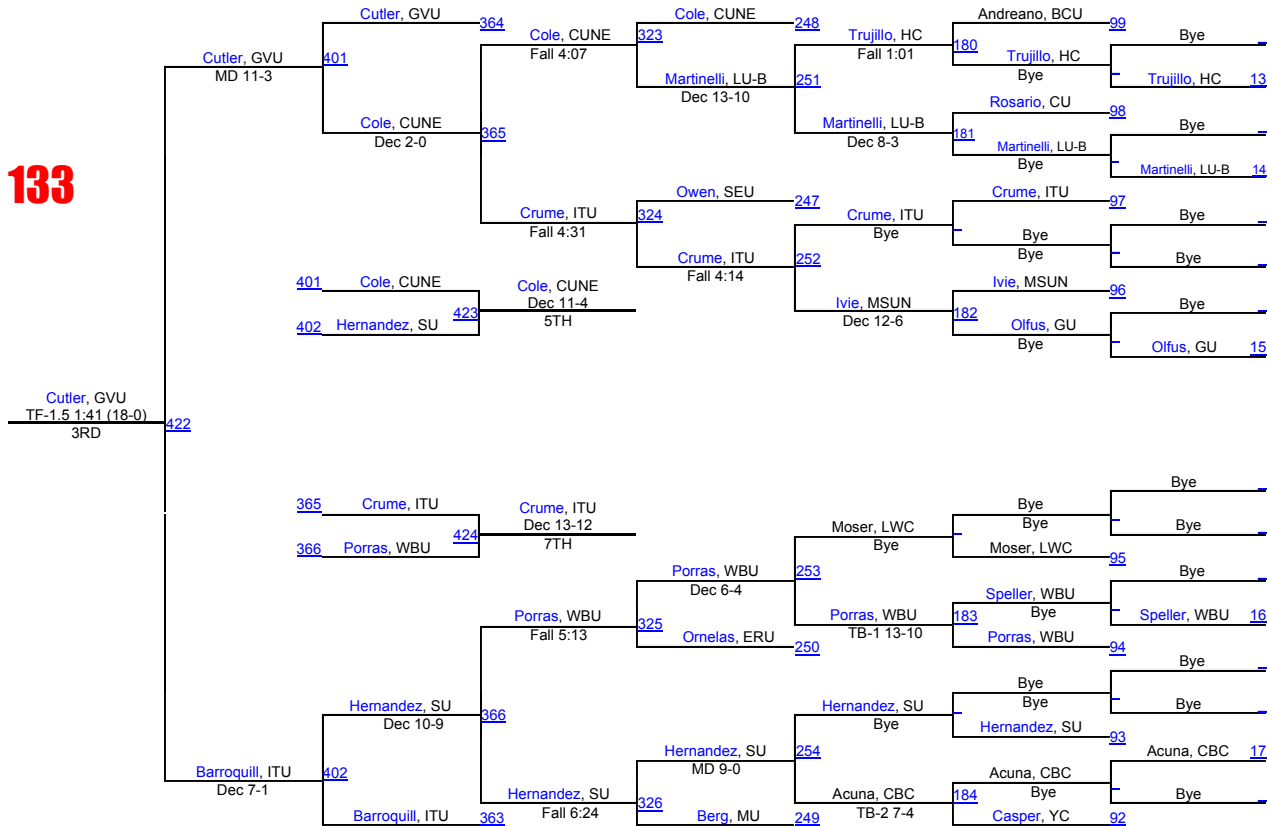

2016 NAIA National Championships

133

133