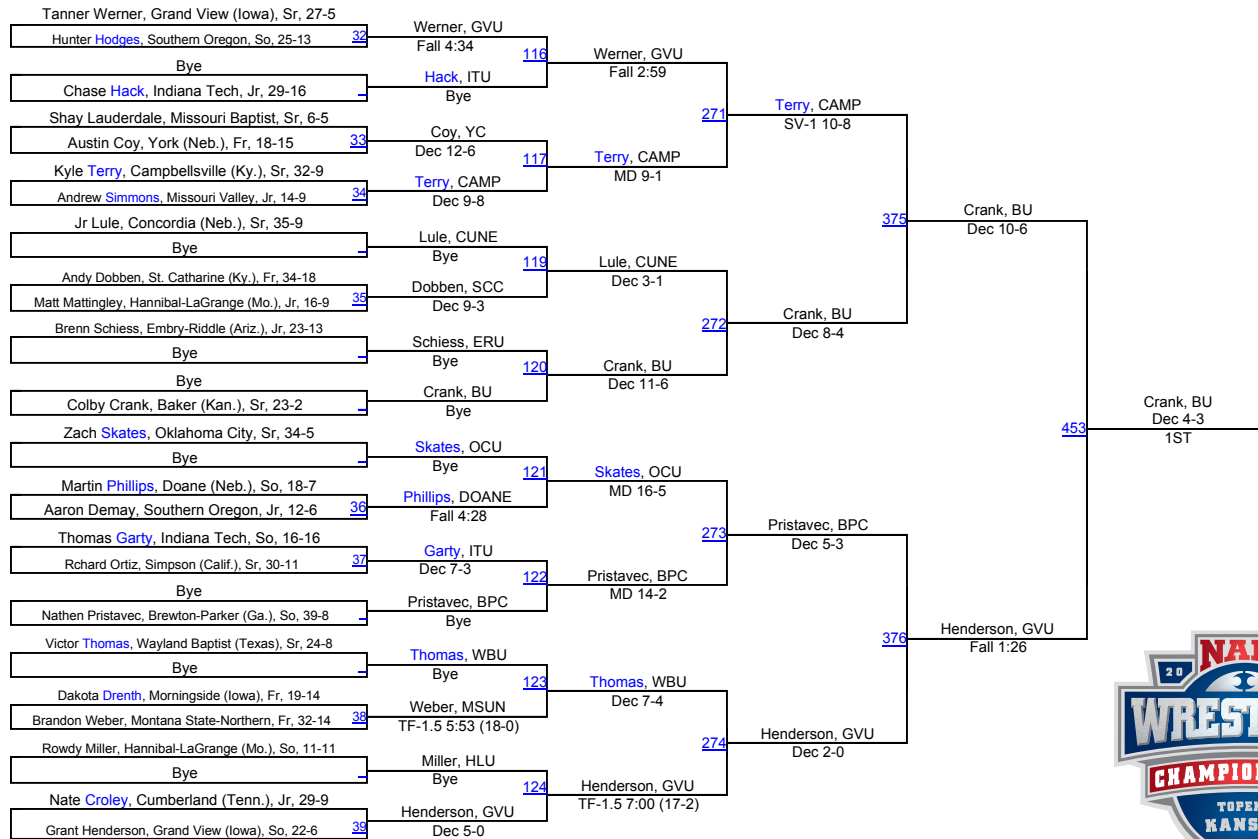

2016 NAIA National Championships

157