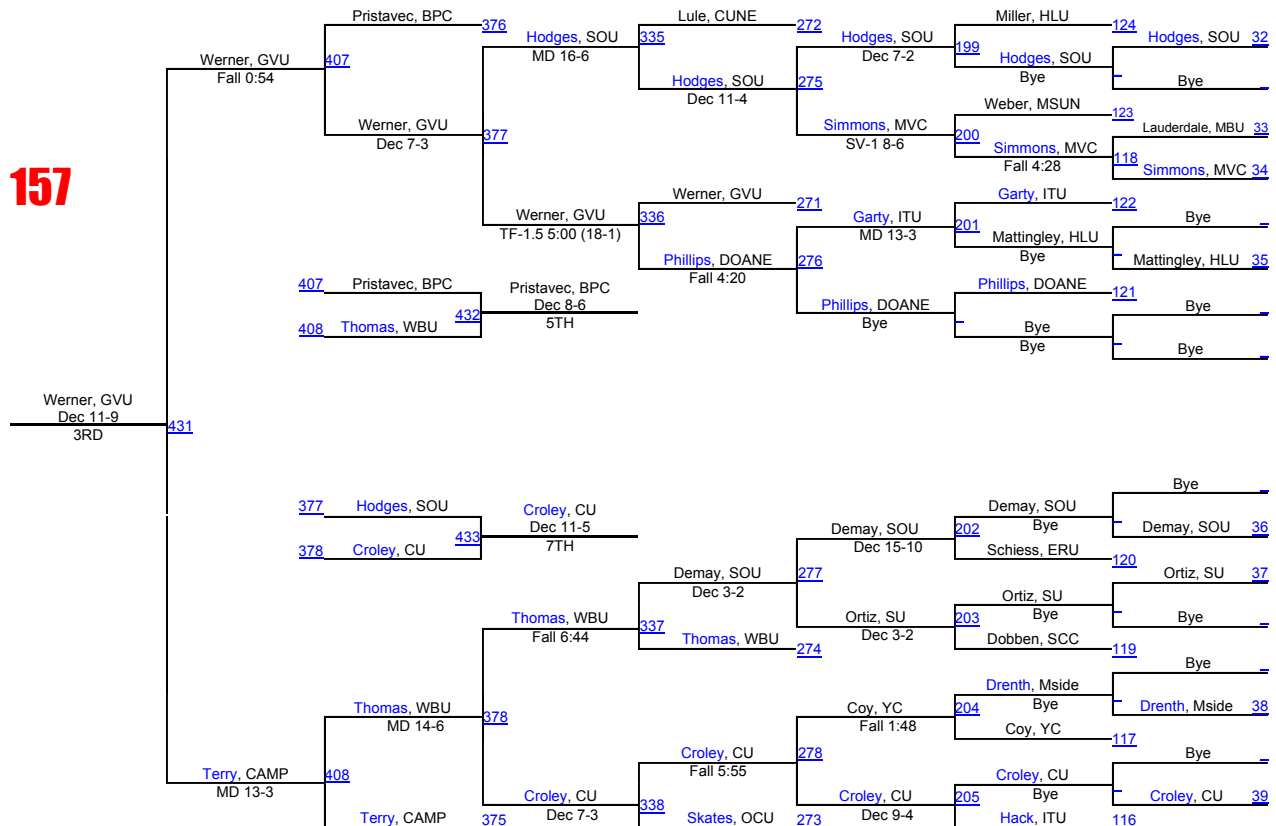

2016 NAI A National Championships

149

149

2016 NAIA National Championships

157

157

2016 NAIA National Championships

174