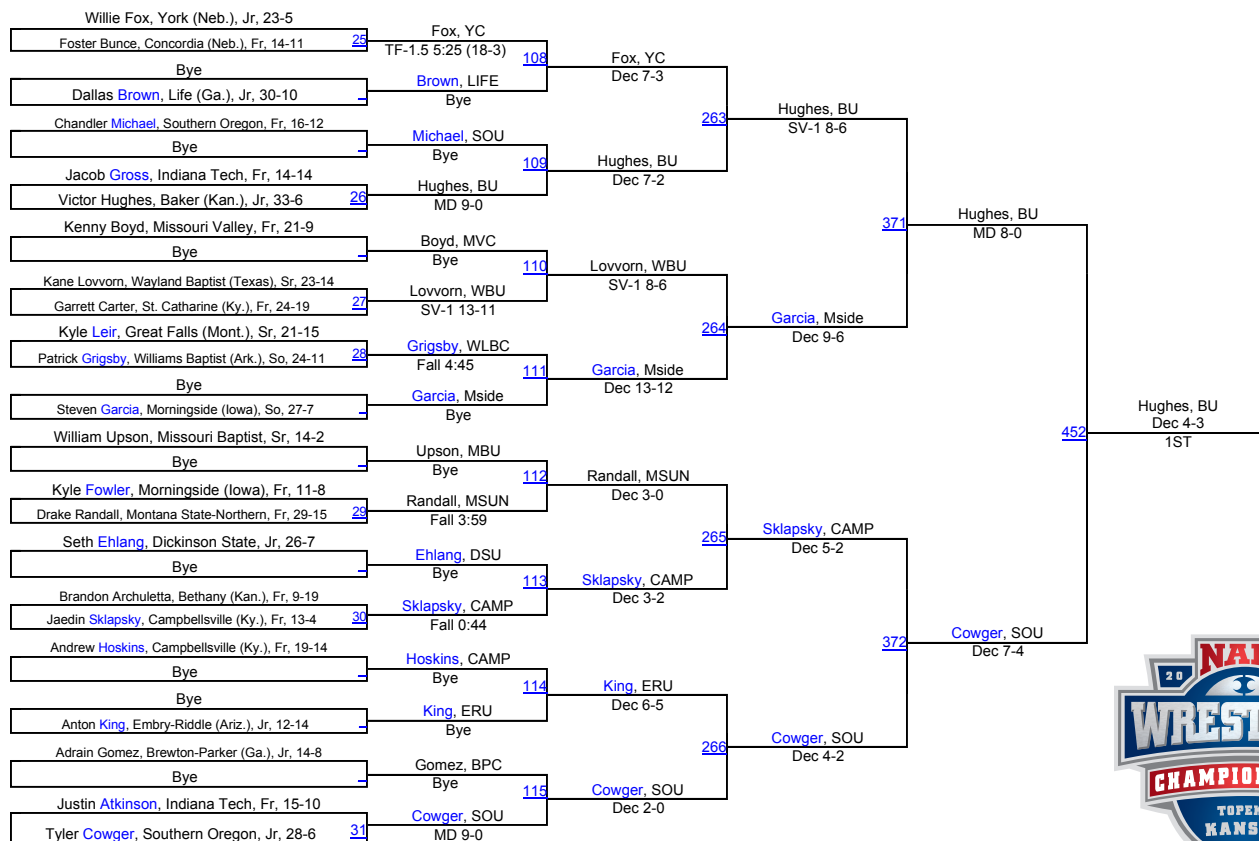

2016 NAI A National Championships

149

149