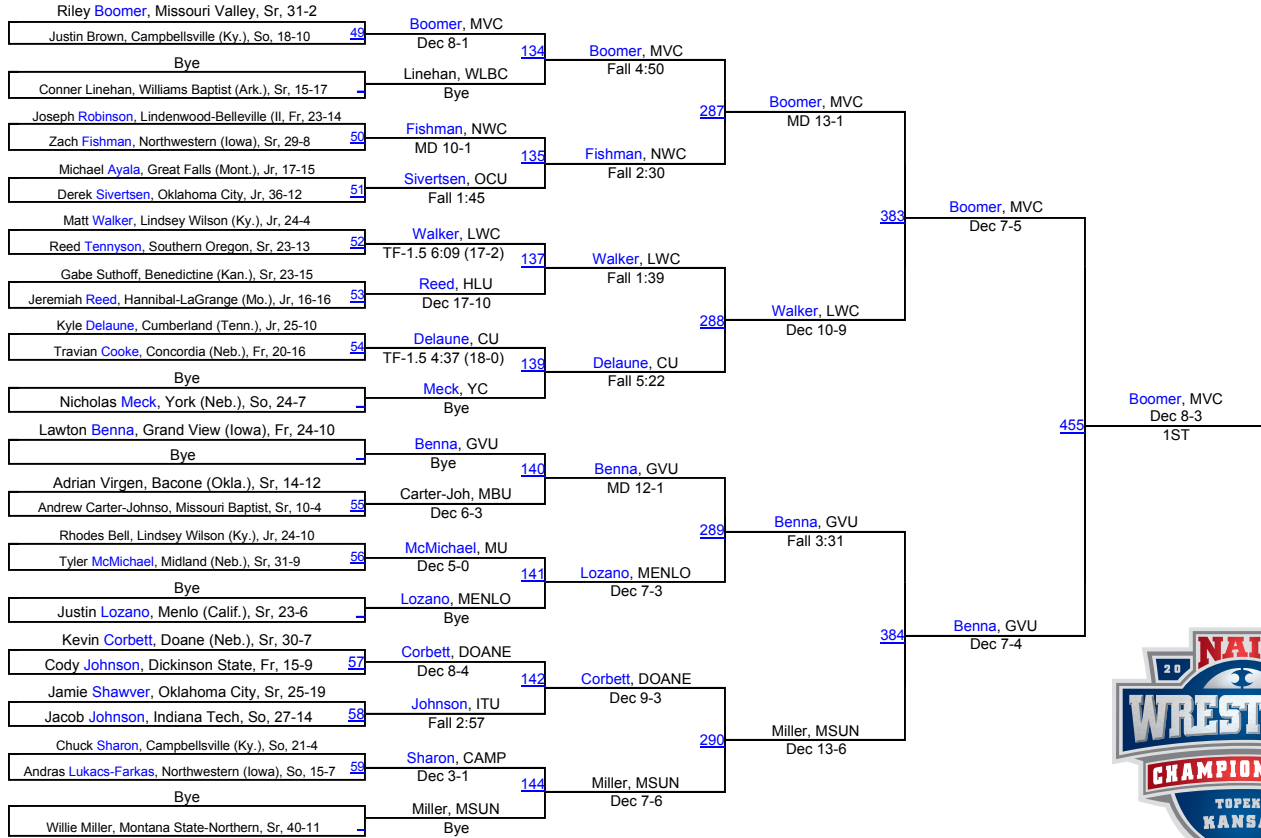

2016 NAIA National Championships

174