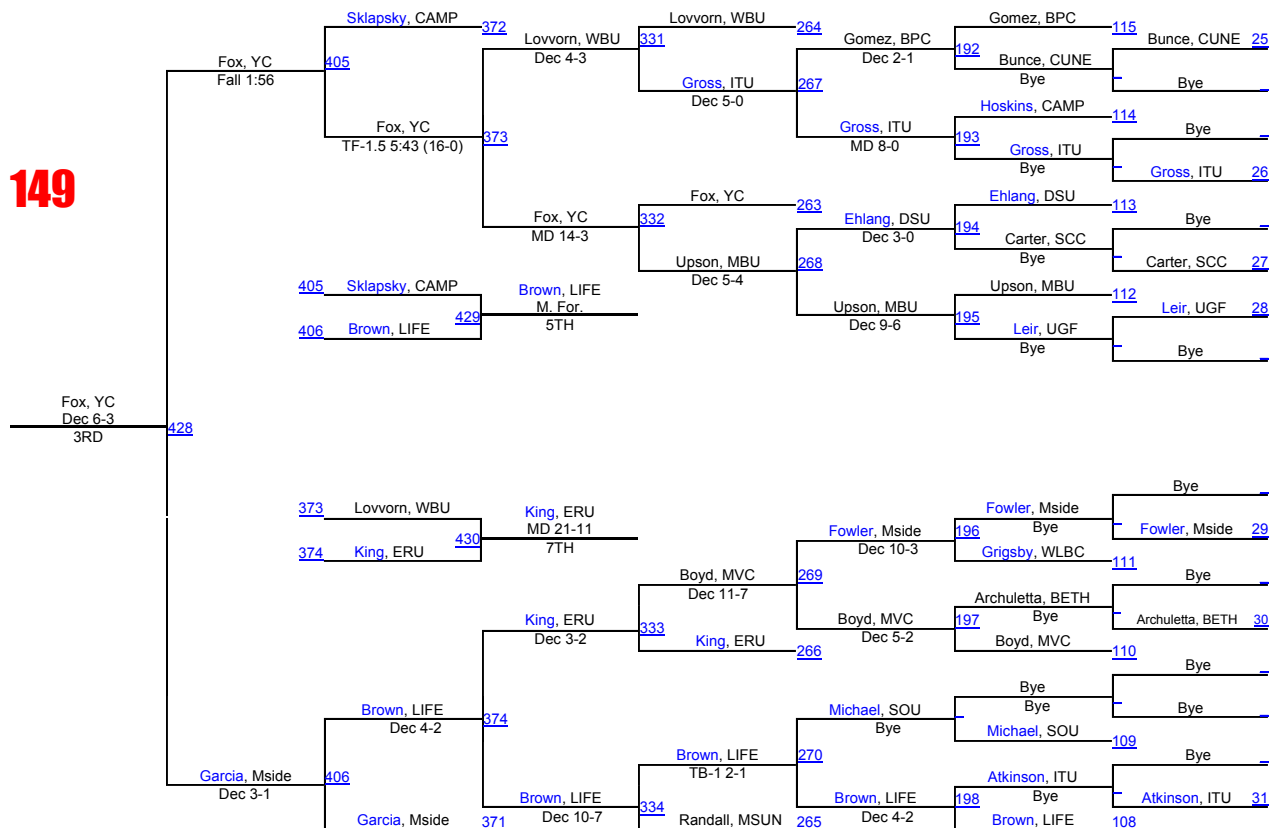

2016 NAI A National Championships

149

149