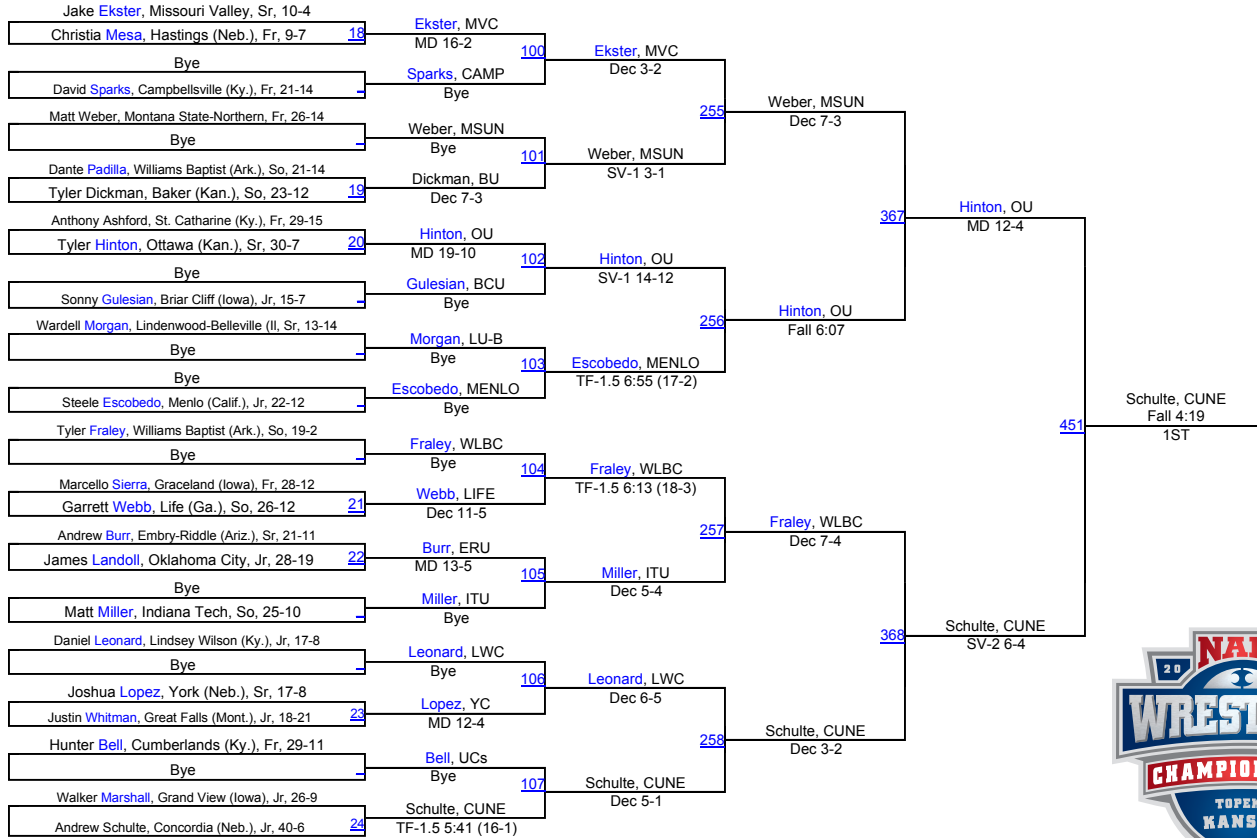

2016 NAIA National Championships

141

141