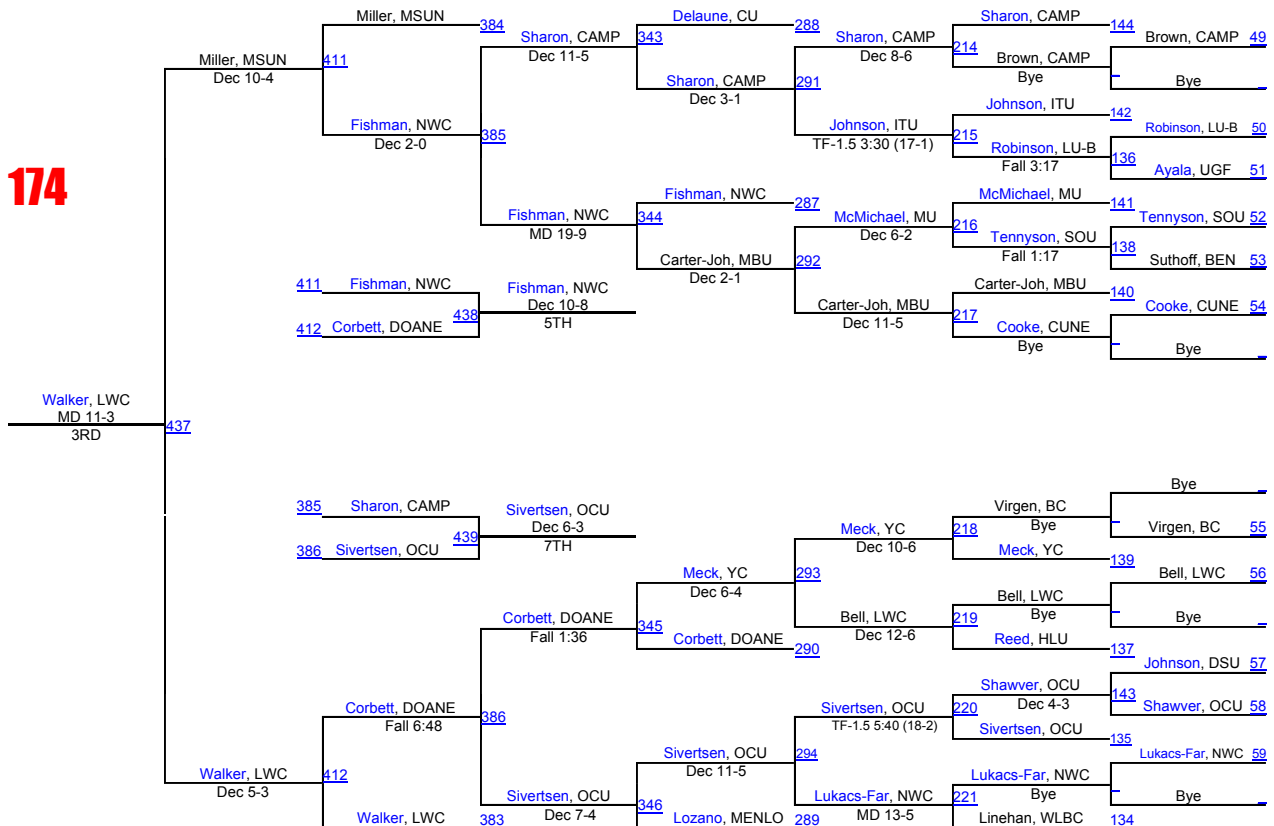

2016 NAIA National Championships

174

174