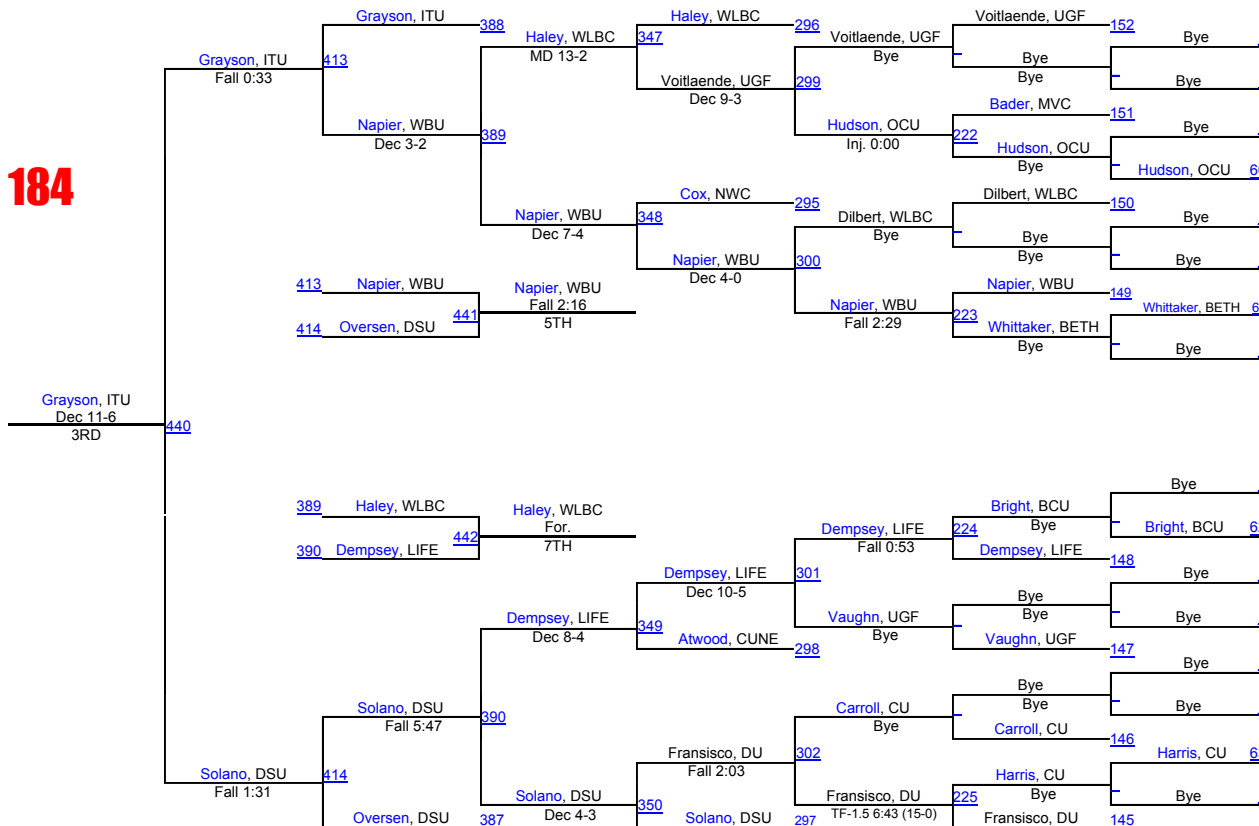

2016 NAIA National Championships

184

184