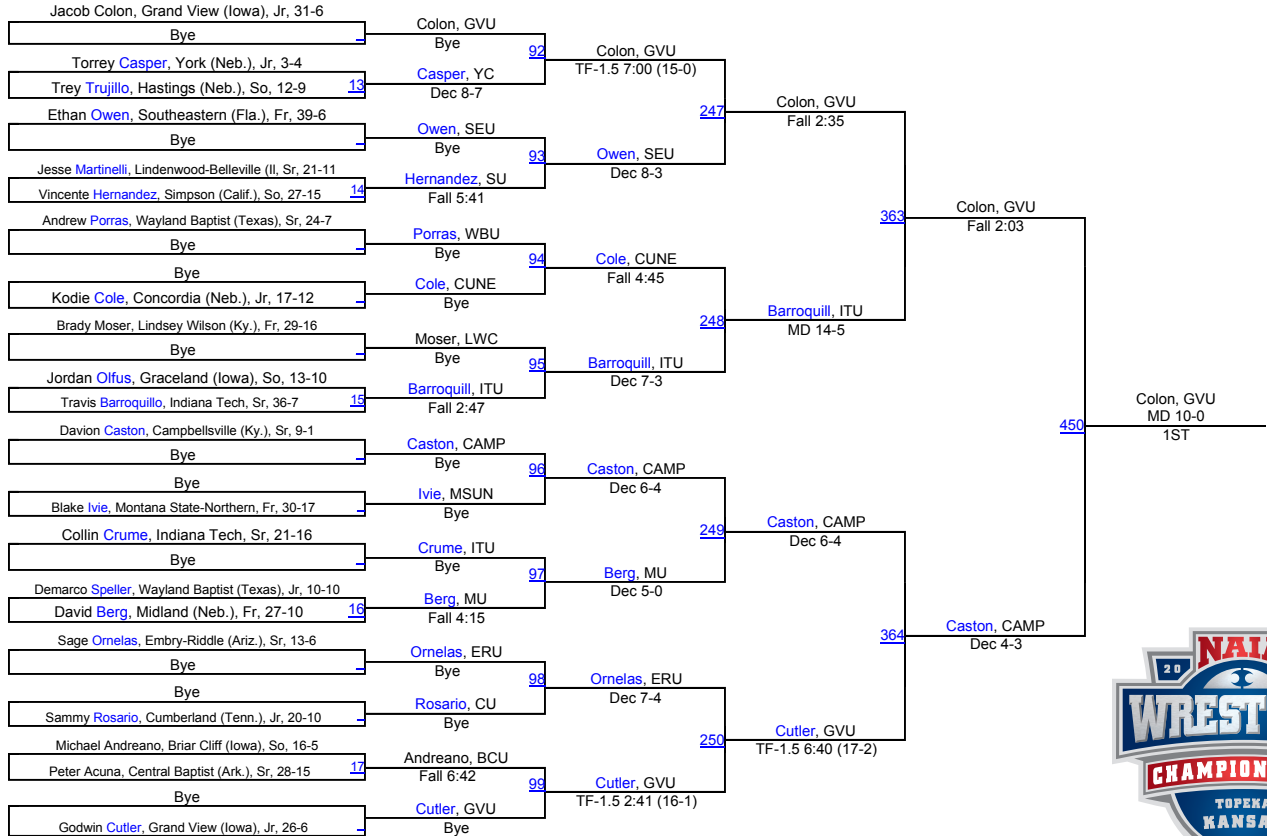

2016 NAIA National Championships

133

133