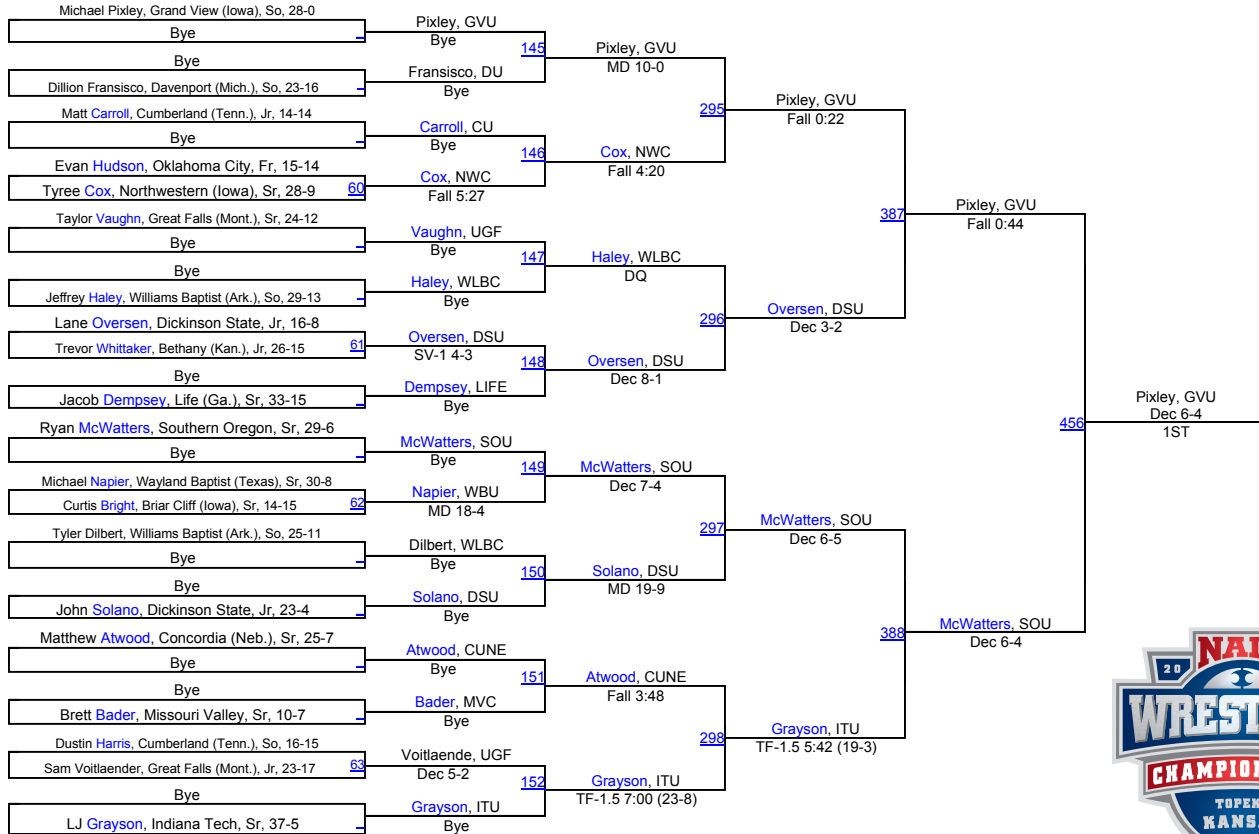

2016 NAIA National Championships

184

184