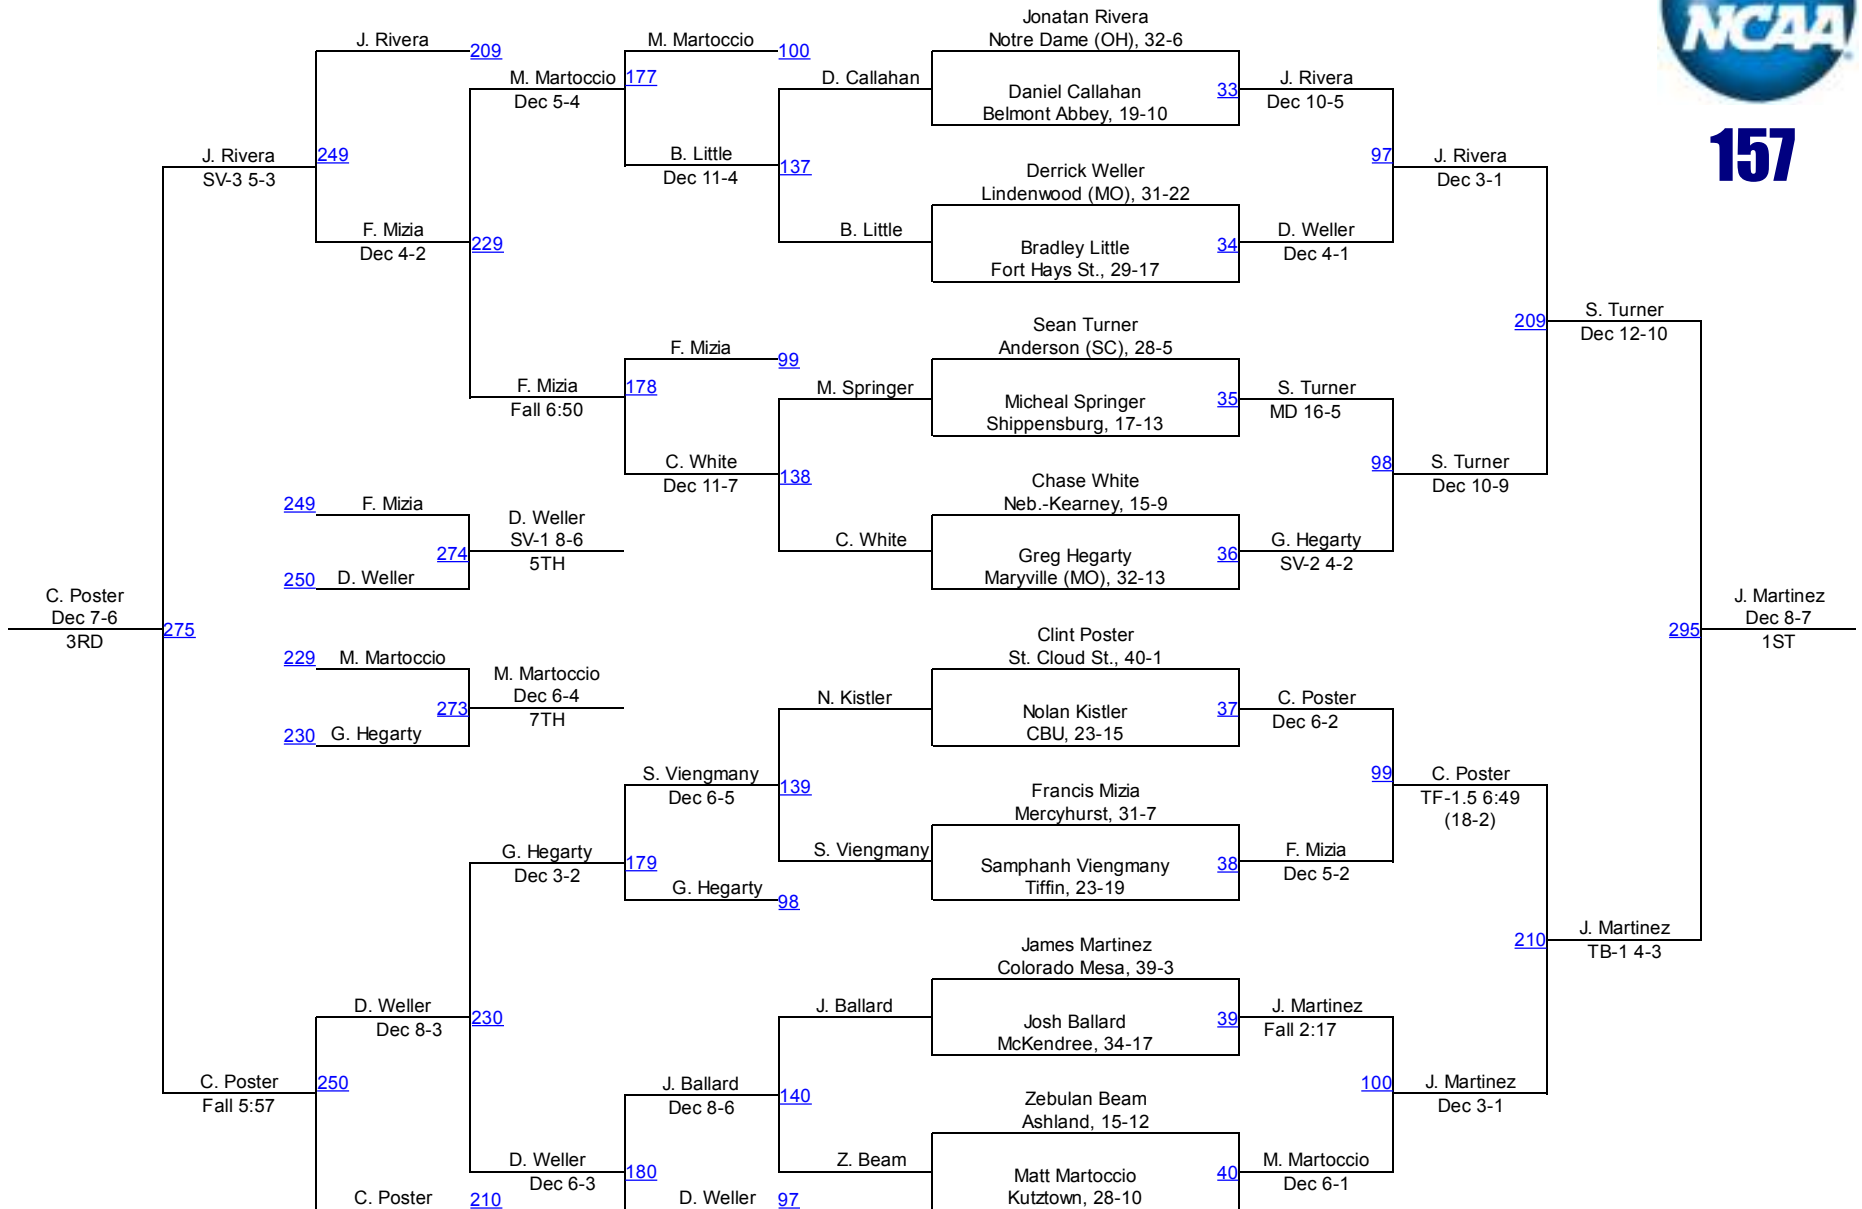

Team Scores

1.	St. Cloud State	84.5
2.	Nebraska-Kearney	76.5
3.	Maryville University of St. Louis	61.0
4.	Mercyhurst University	58.0
5.	Ouachita Baptist University	55.5
6.	Notre Dame College	50.0
7.	McKendree University	44.5
8.	Western State Colorado University	40.0
9.	Tiffin University	37.5
10.	Colorado Mesa University	34.0
11.	Central Missouri	32.0
11.	North Carolina-Pembroke	32.0
13.	Lindenwood University	30.0
14.	Augustana College (SD)	25.5
14.	Kutztown Univ. Of Pennsylvania	25.5
16.	Ashland University	21.0
17.	Minnesota State Mankato	20.5
18.	Central Oklahoma	20.0
19.	Lake Erie College	18.0
19.	Shorter University	18.0
21.	Fort Hays State	17.0
21.	Newberry College	17.0
23.	Anderson University	16.5
24.	University of Indianapolis	16.0
25.	Southwest Minnesota State	13.5
26.	Adams State University	12.5
26.	Colorado State University - Pueblo	12.5
28.	University of Findlay	12.0
29.	Wheeling Jesuit University	11.5
30.	California Baptist University	11.0
31.	University of Pittsburgh, Johnstown	10.5
32.	Wisconsin-Parkside	10.0
33.	Long Island University/LIU Post	9.5
34.	Belmont Abbey College	8.5
34.	Limestone College	8.5
36.	Northern State	6.5
37.	Minnesota State Moorhead	4.5
38.	Shippensburg Univ. Of Pennsylvania	3.0
39.	San Francisco State	2.5
40.	East Stroudsburg Univ. Of Pennsylvania	1.5
40.	Gannon University	1.5
42.	Seton Hill University	1.0
43.	Coker College	0.5
43.	Upper Iowa University	0.5
45.	Chadron State	0.0
45.	New Mexico Highlands	0.0
45.	Newman University	0.0
45.	Ohio Valley University	0.0

2015 NCAA Division II Championships

125

2015 NCAA Division II Championships

141

2015 NCAA Division II Championships

157

2015 NCAA Division II Championships

165