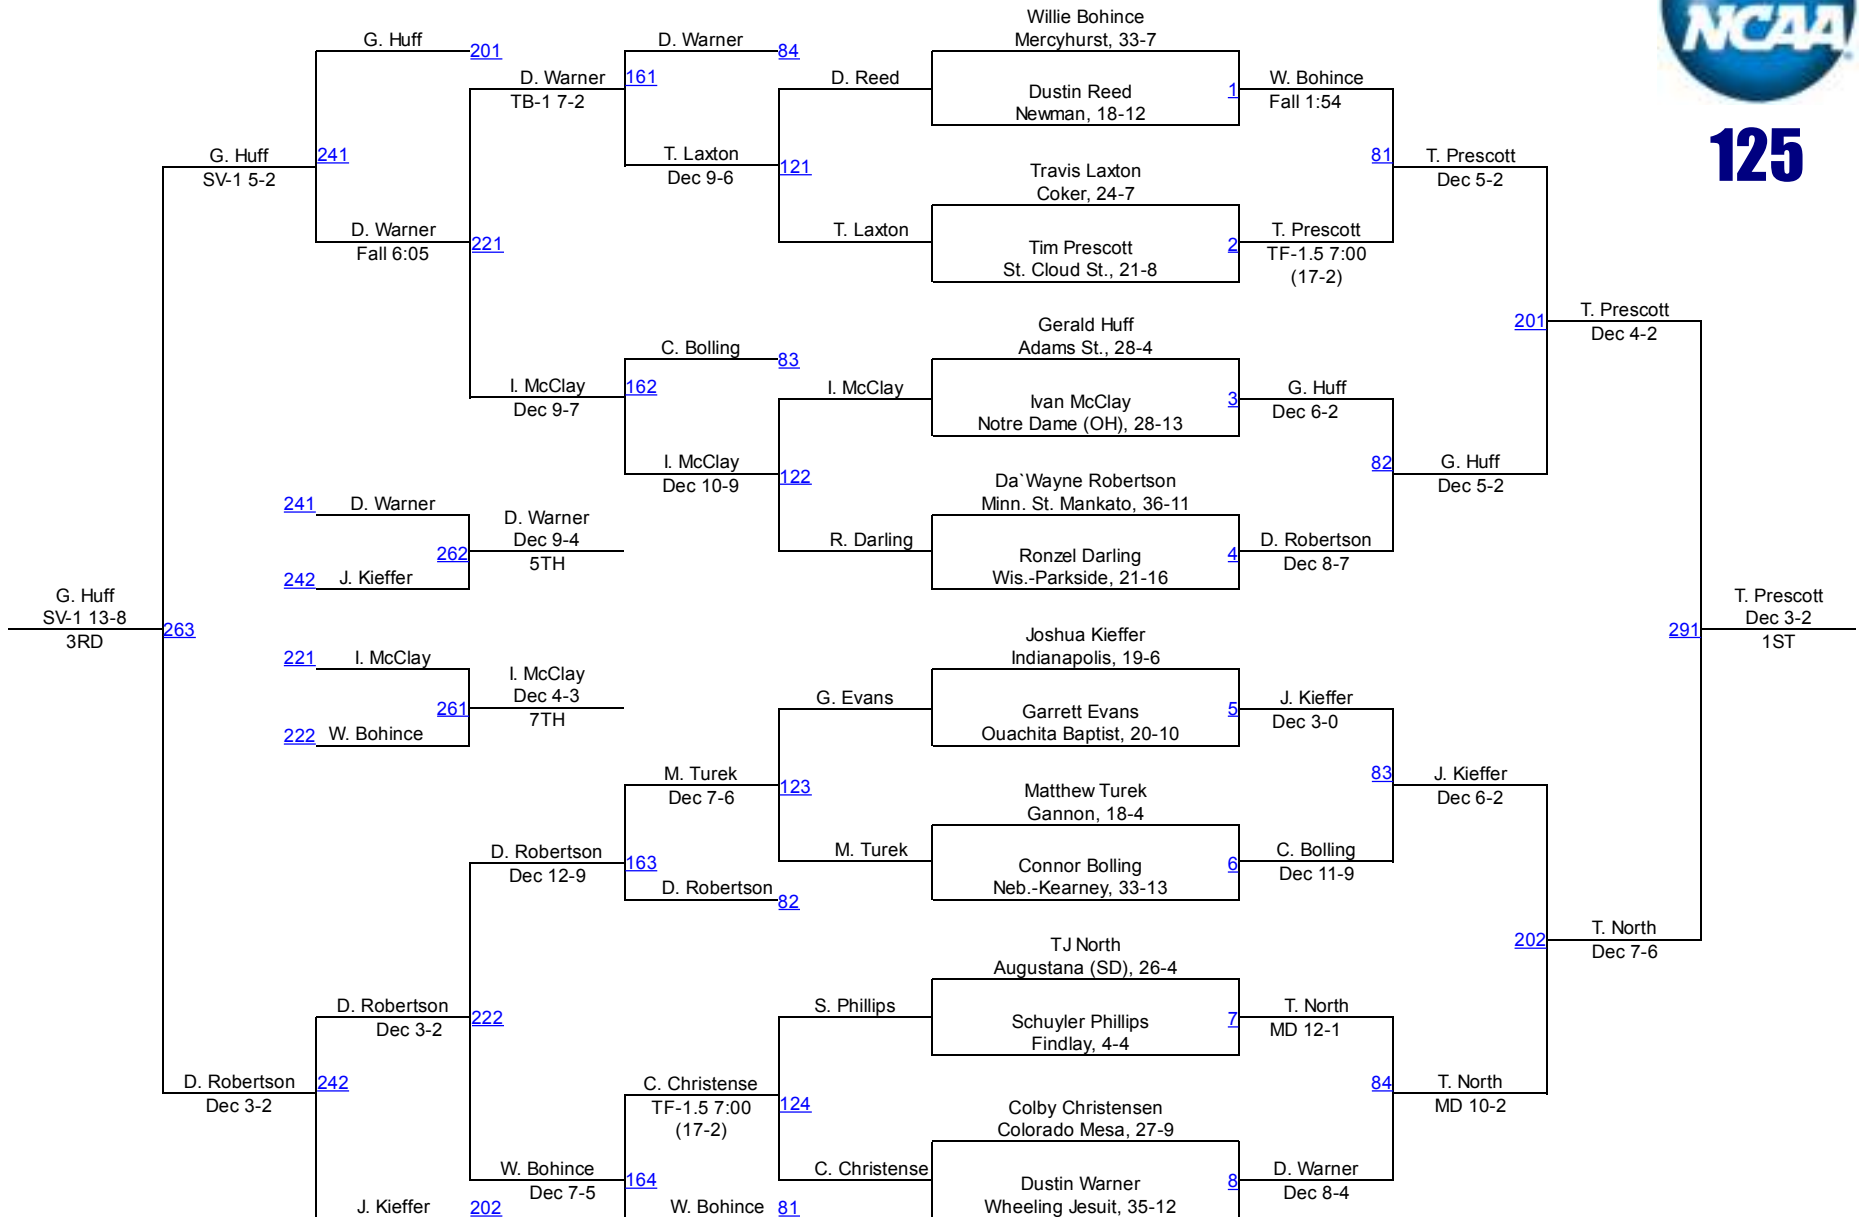

Team Scores

1.	St. Cloud State	84.5
2.	Nebraska-Kearney	76.5
3.	Maryville University of St. Louis	61.0
4.	Mercyhurst University	58.0
5.	Ouachita Baptist University	55.5
6.	Notre Dame College	50.0
7.	McKendree University	44.5
8.	Western State Colorado University	40.0
9.	Tiffin University	37.5
10.	Colorado Mesa University	34.0
11.	Central Missouri	32.0
11.	North Carolina-Pembroke	32.0
13.	Lindenwood University	30.0
14.	Augustana College (SD)	25.5
14.	Kutztown Univ. Of Pennsylvania	25.5
16.	Ashland University	21.0
17.	Minnesota State Mankato	20.5
18.	Central Oklahoma	20.0
19.	Lake Erie College	18.0
19.	Shorter University	18.0
21.	Fort Hays State	17.0
21.	Newberry College	17.0
23.	Anderson University	16.5
24.	University of Indianapolis	16.0
25.	Southwest Minnesota State	13.5
26.	Adams State University	12.5
26.	Colorado State University - Pueblo	12.5
28.	University of Findlay	12.0
29.	Wheeling Jesuit University	11.5
30.	California Baptist University	11.0
31.	University of Pittsburgh, Johnstown	10.5
32.	Wisconsin-Parkside	10.0
33.	Long Island University/LIU Post	9.5
34.	Belmont Abbey College	8.5
34.	Limestone College	8.5
36.	Northern State	6.5
37.	Minnesota State Moorhead	4.5
38.	Shippensburg Univ. Of Pennsylvania	3.0
39.	San Francisco State	2.5
40.	East Stroudsburg Univ. Of Pennsylvania	1.5
40.	Gannon University	1.5
42.	Seton Hill University	1.0
43.	Coker College	0.5
43.	Upper Iowa University	0.5
45.	Chadron State	0.0
45.	New Mexico Highlands	0.0
45.	Newman University	0.0
45.	Ohio Valley University	0.0

2015 NCAA Division II Championships

125

2015 NCAA Division II Championships

141

2015 NCAA Division II Championships

157

2015 NCAA Division II Championships

165

2015 NCAA Division II Championships

174

2015 NCAA Division II Championships

184

2015 NCAA Division II Championships

285