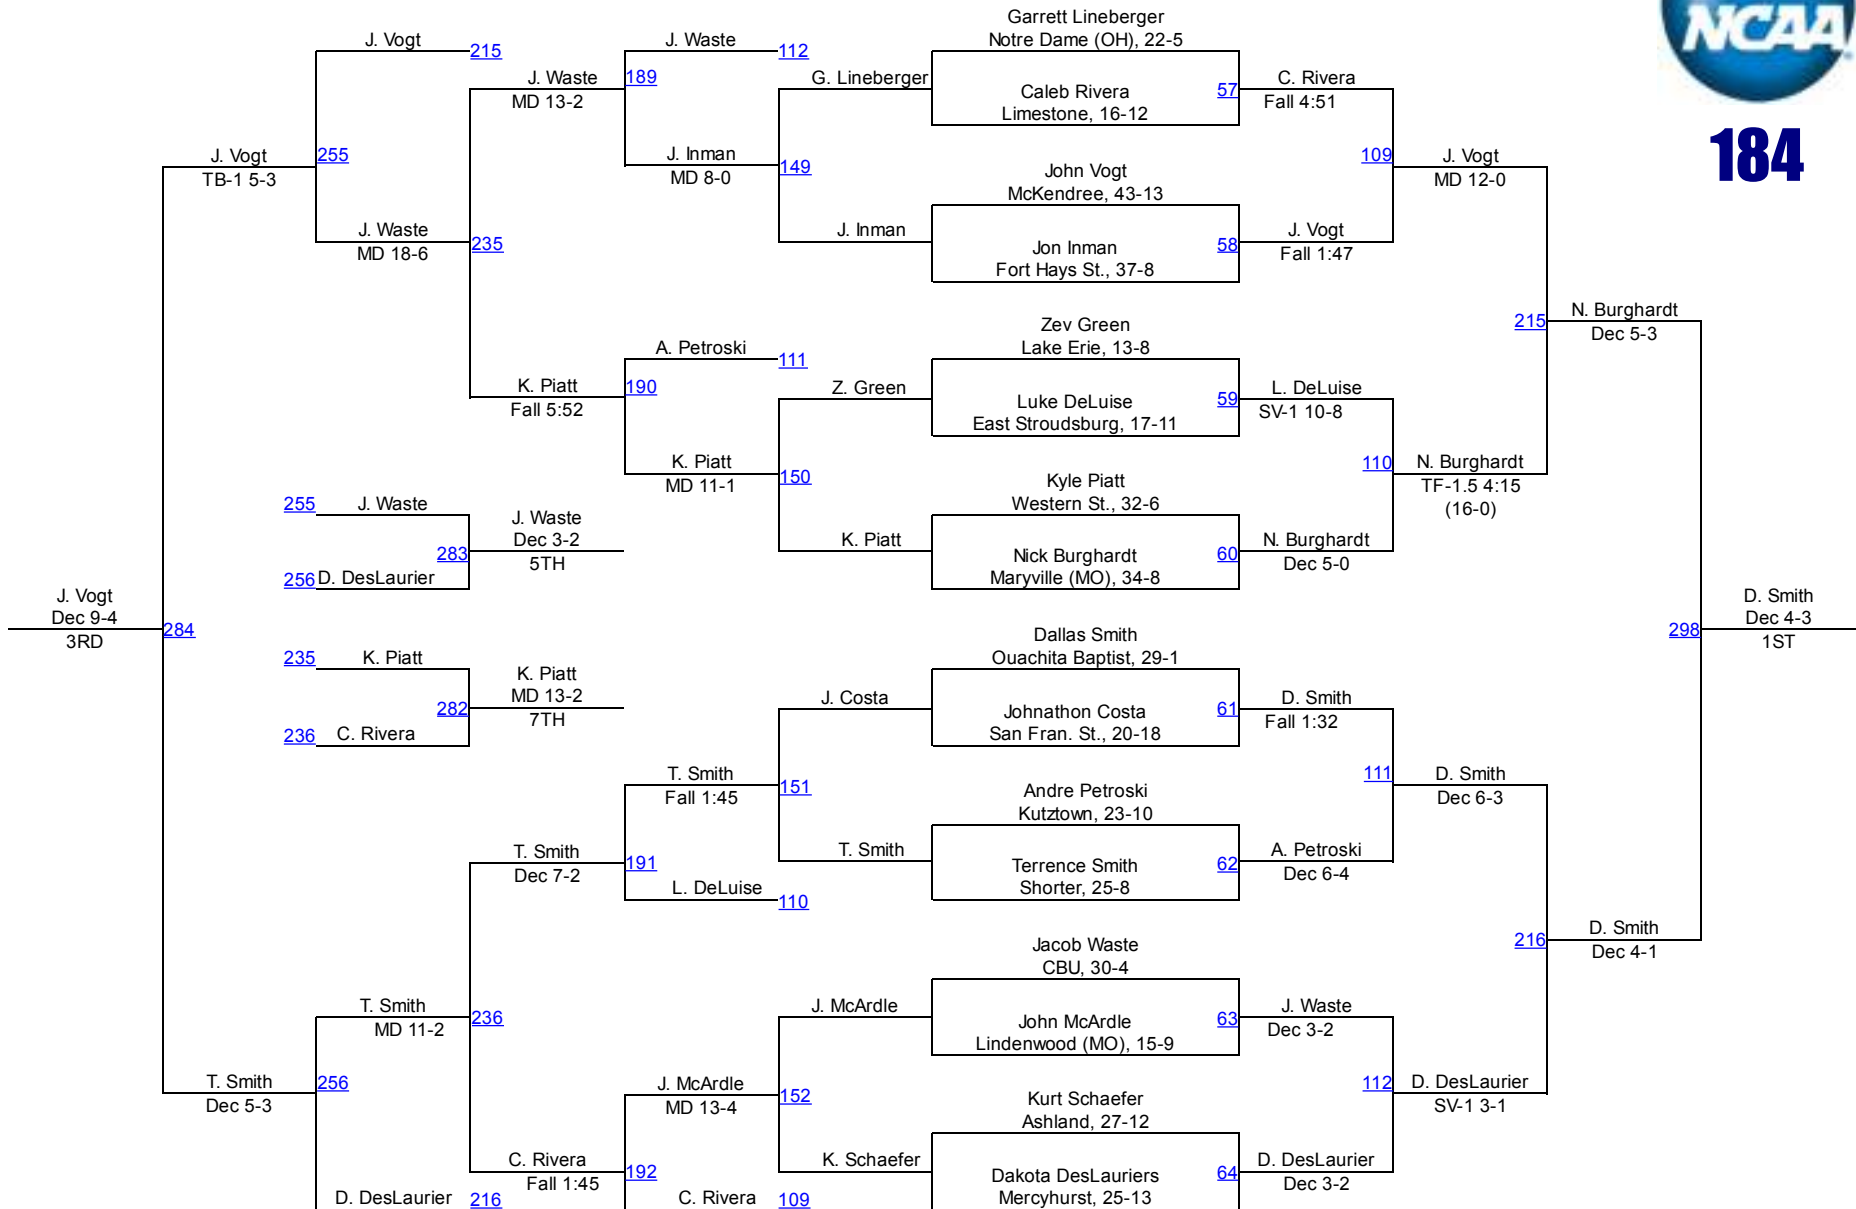

2015 NCAA Division II Championships

174

2015 NCAA Division II Championships

184

2015 NCAA Division II Championships

285