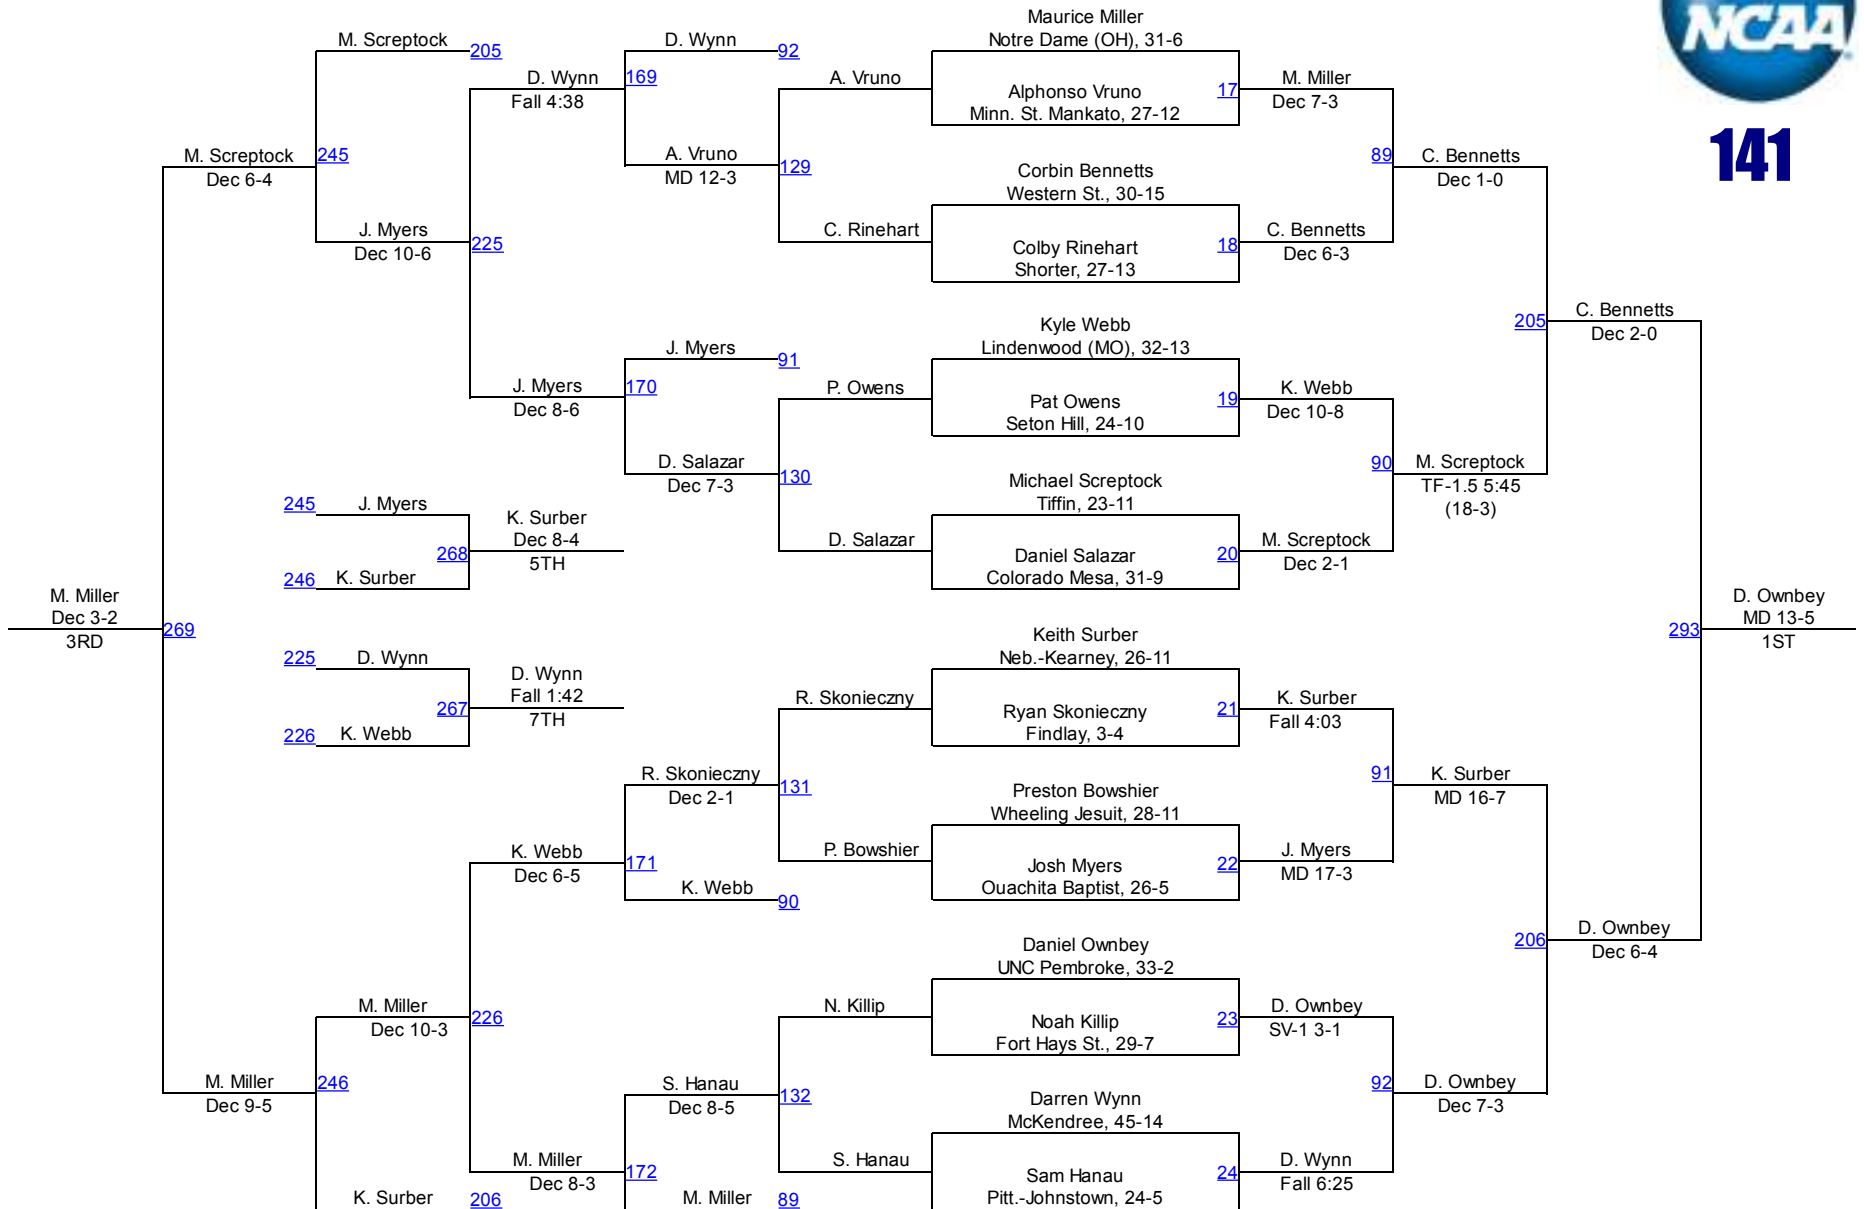

2015 NCAA Division II Championships

125

2015 NCAA Division II Championships

141

2015 NCAA Division II Championships

157

2015 NCAA Division II Championships

165