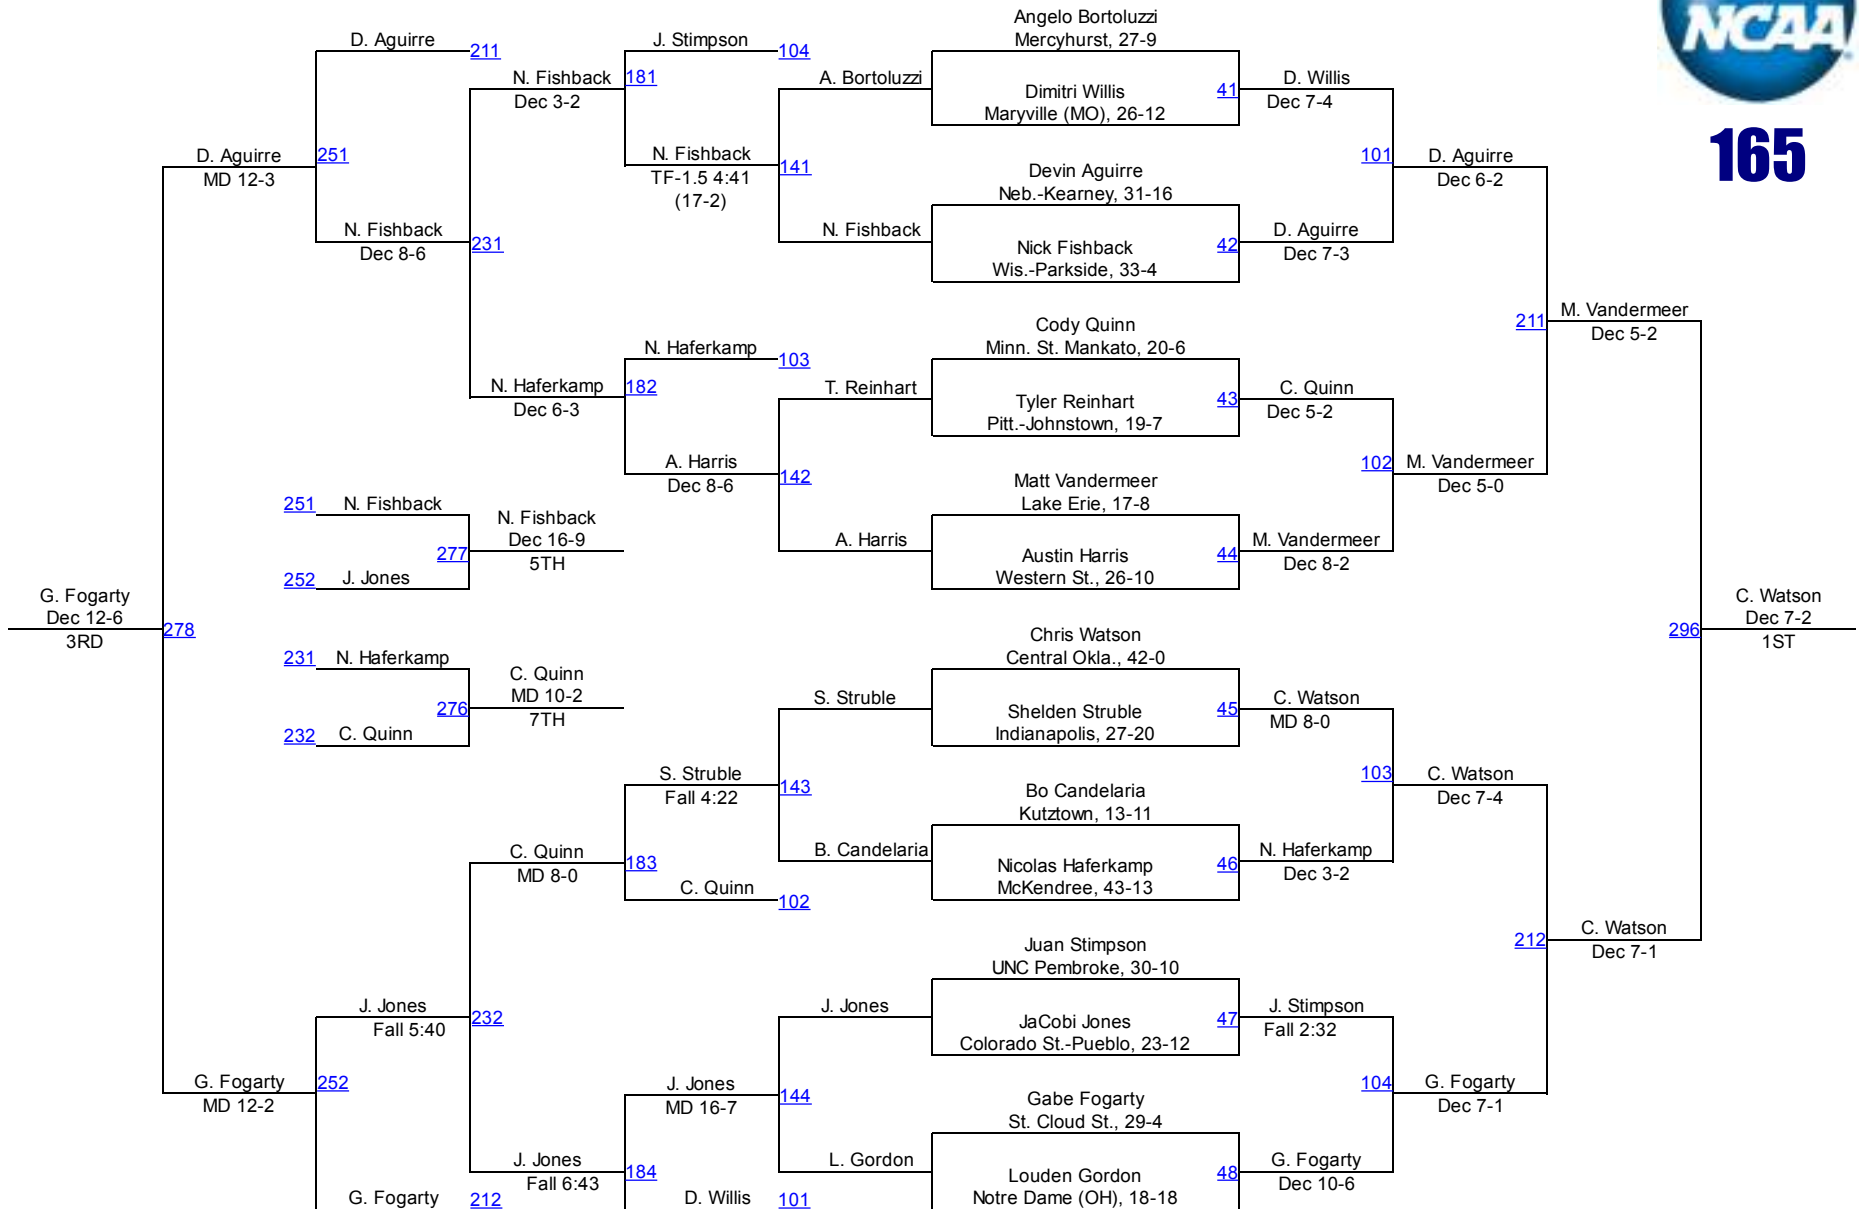

Team Scores

1.	St. Cloud State	84.5
2.	Nebraska-Kearney	76.5
3.	Maryville University of St. Louis	61.0
4.	Mercyhurst University	58.0
5.	Ouachita Baptist University	55.5
6.	Notre Dame College	50.0
7.	McKendree University	44.5
8.	Western State Colorado University	40.0
9.	Tiffin University	37.5
10.	Colorado Mesa University	34.0
11.	Central Missouri	32.0
11.	North Carolina-Pembroke	32.0
13.	Lindenwood University	30.0
14.	Augustana College (SD)	25.5
14.	Kutztown Univ. Of Pennsylvania	25.5
16.	Ashland University	21.0
17.	Minnesota State Mankato	20.5
18.	Central Oklahoma	20.0
19.	Lake Erie College	18.0
19.	Shorter University	18.0
21.	Fort Hays State	17.0
21.	Newberry College	17.0
23.	Anderson University	16.5
24.	University of Indianapolis	16.0
25.	Southwest Minnesota State	13.5
26.	Adams State University	12.5
26.	Colorado State University - Pueblo	12.5
28.	University of Findlay	12.0
29.	Wheeling Jesuit University	11.5
30.	California Baptist University	11.0
31.	University of Pittsburgh, Johnstown	10.5
32.	Wisconsin-Parkside	10.0
33.	Long Island University/LIU Post	9.5
34.	Belmont Abbey College	8.5
34.	Limestone College	8.5
36.	Northern State	6.5
37.	Minnesota State Moorhead	4.5
38.	Shippensburg Univ. Of Pennsylvania	3.0
39.	San Francisco State	2.5
40.	East Stroudsburg Univ. Of Pennsylvania	1.5
40.	Gannon University	1.5
42.	Seton Hill University	1.0
43.	Coker College	0.5
43.	Upper Iowa University	0.5
45.	Chadron State	0.0
45.	New Mexico Highlands	0.0
45.	Newman University	0.0
45.	Ohio Valley University	0.0

2015 NCAA Division II Championships

125

2015 NCAA Division II Championships

141

2015 NCAA Division II Championships

157

2015 NCAA Division II Championships

165