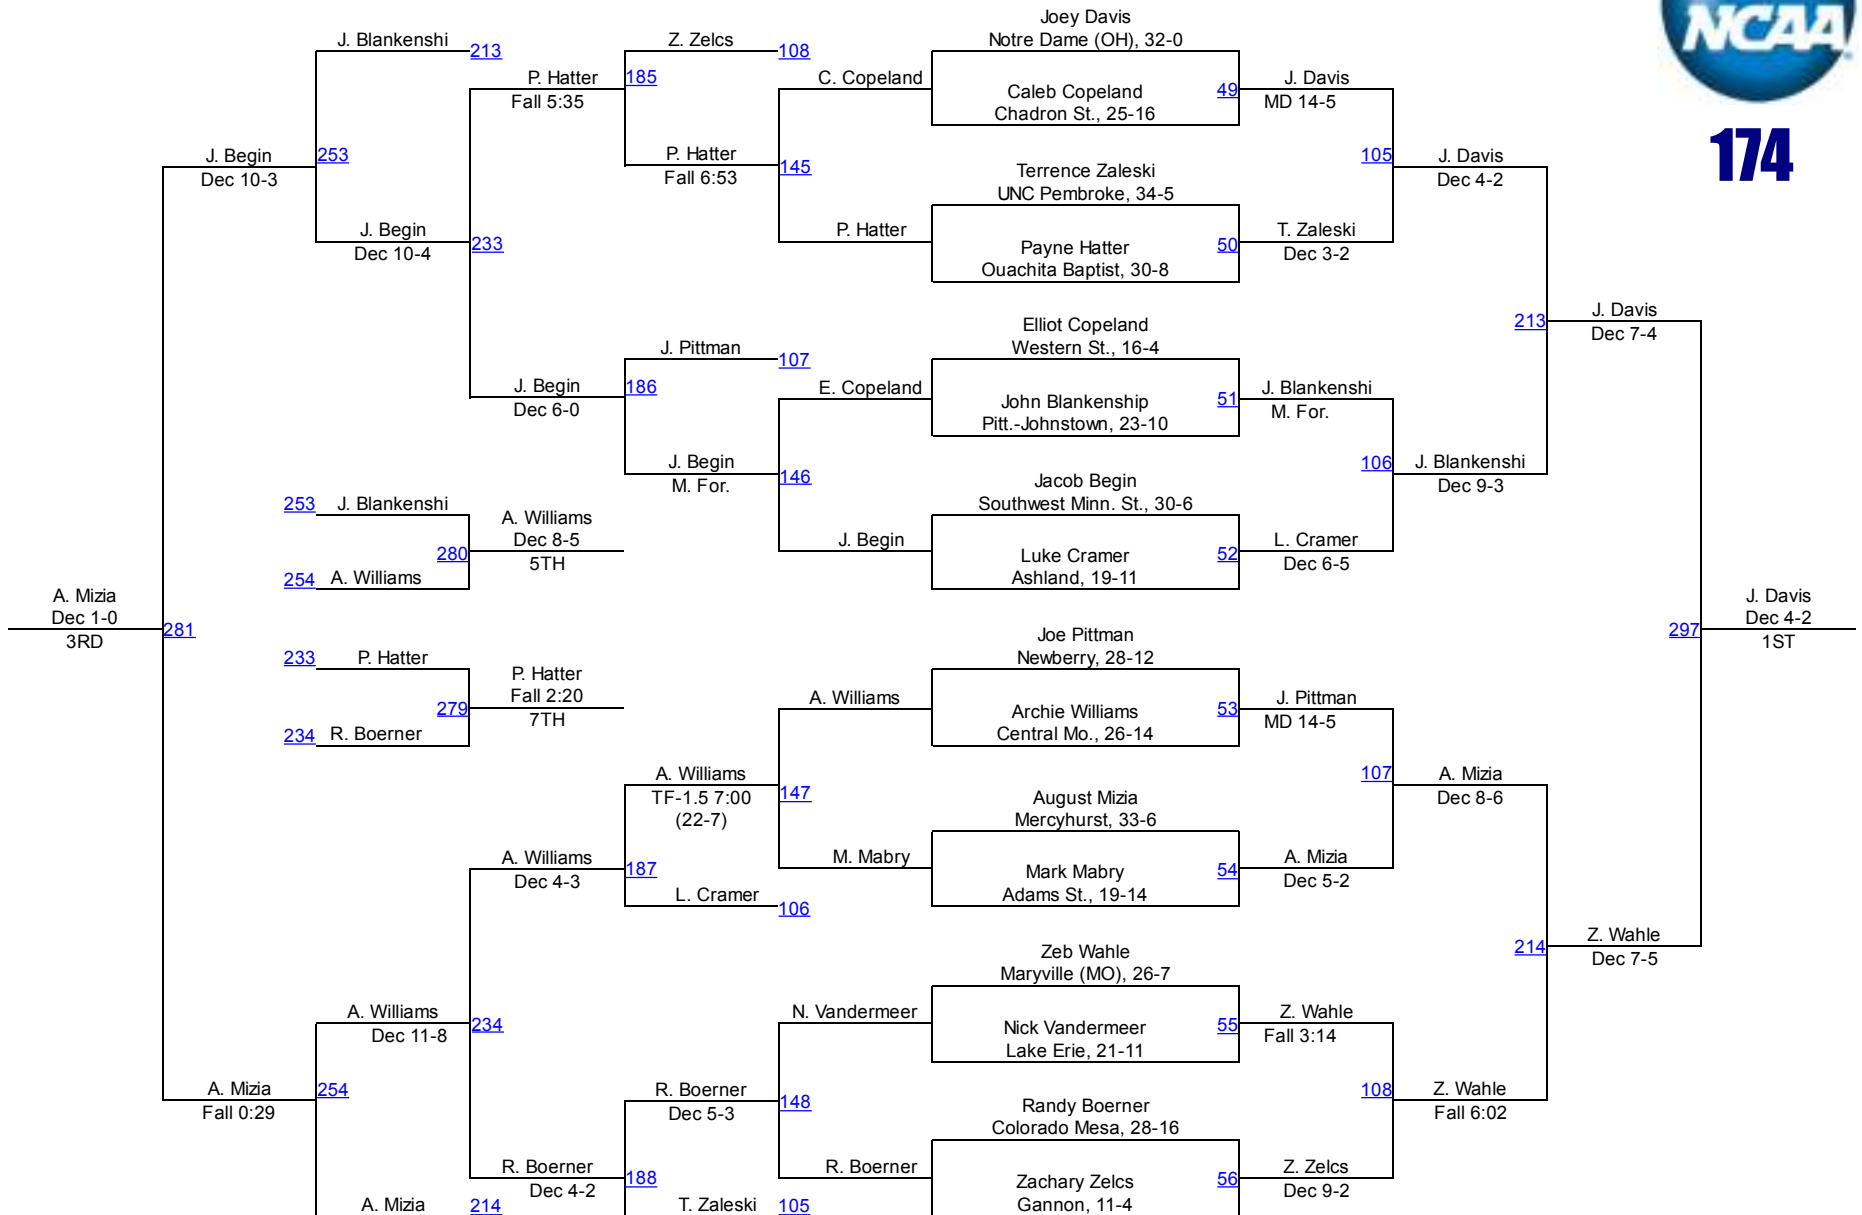

2015 NCAA Division II Championships

174