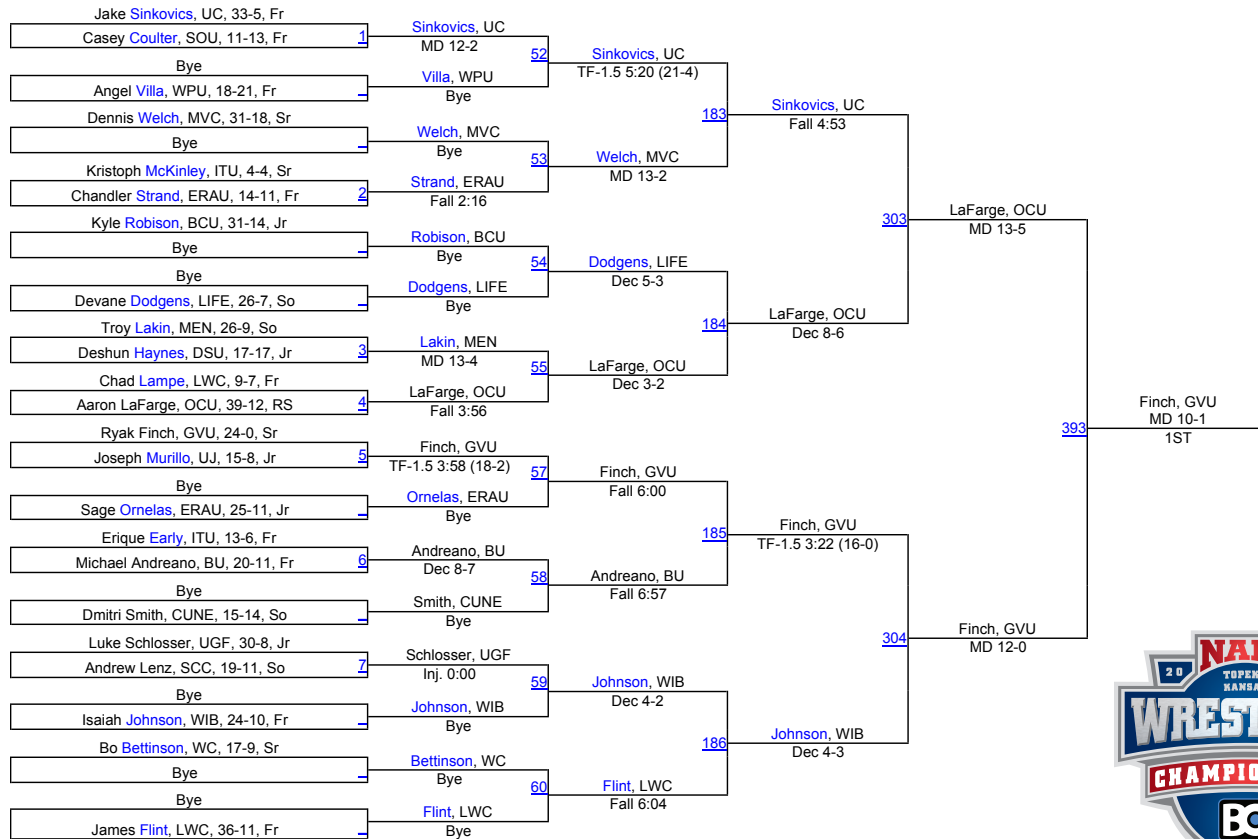

2015 NAI A National Championships

125