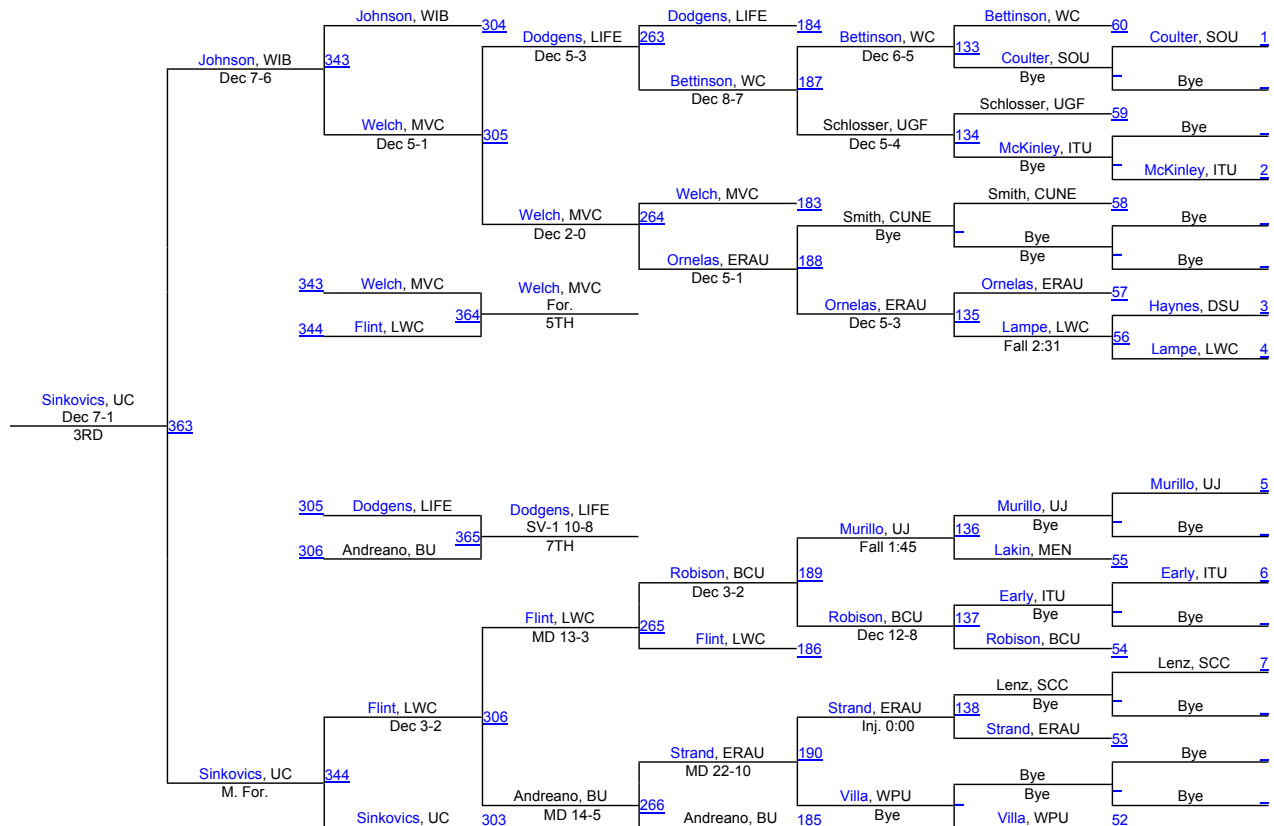

2015 NAI A National Championships

125

125