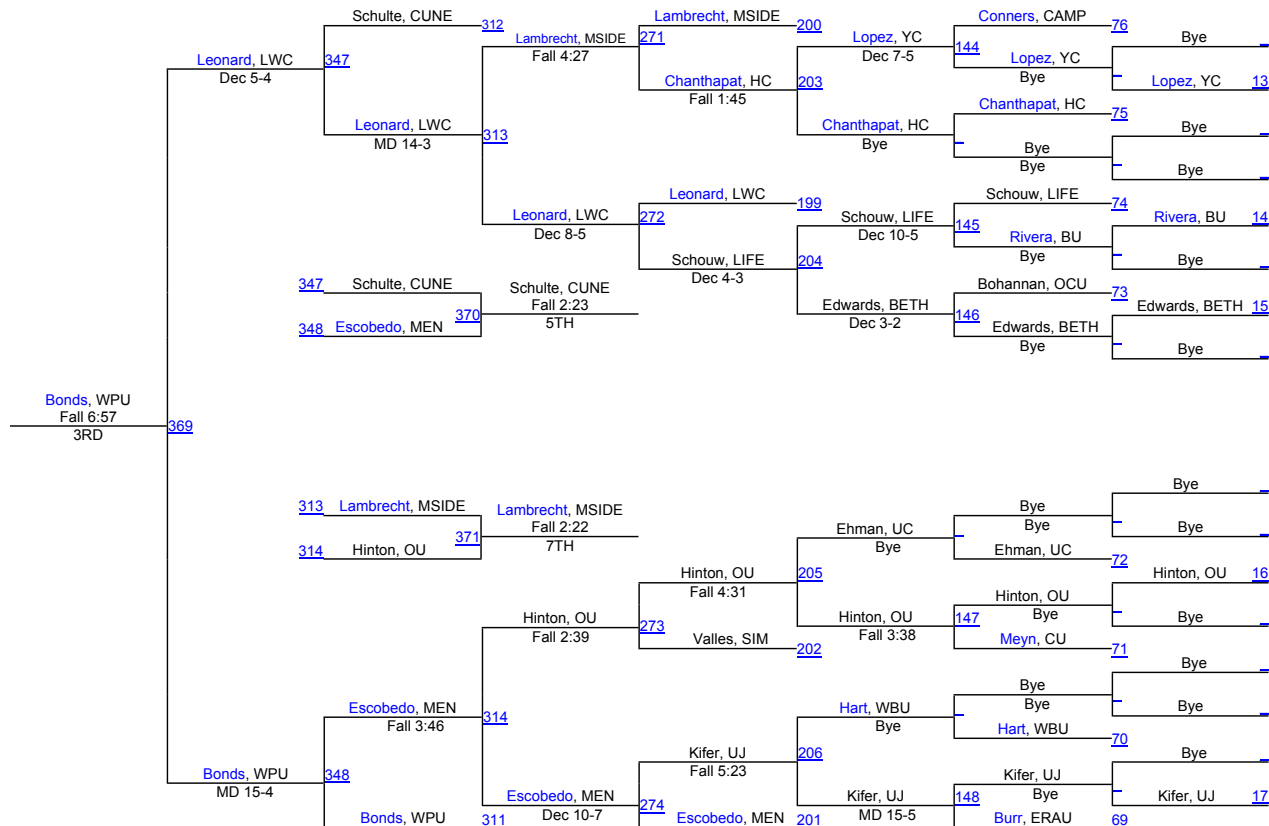

2015 NAIA National Championships

141

141