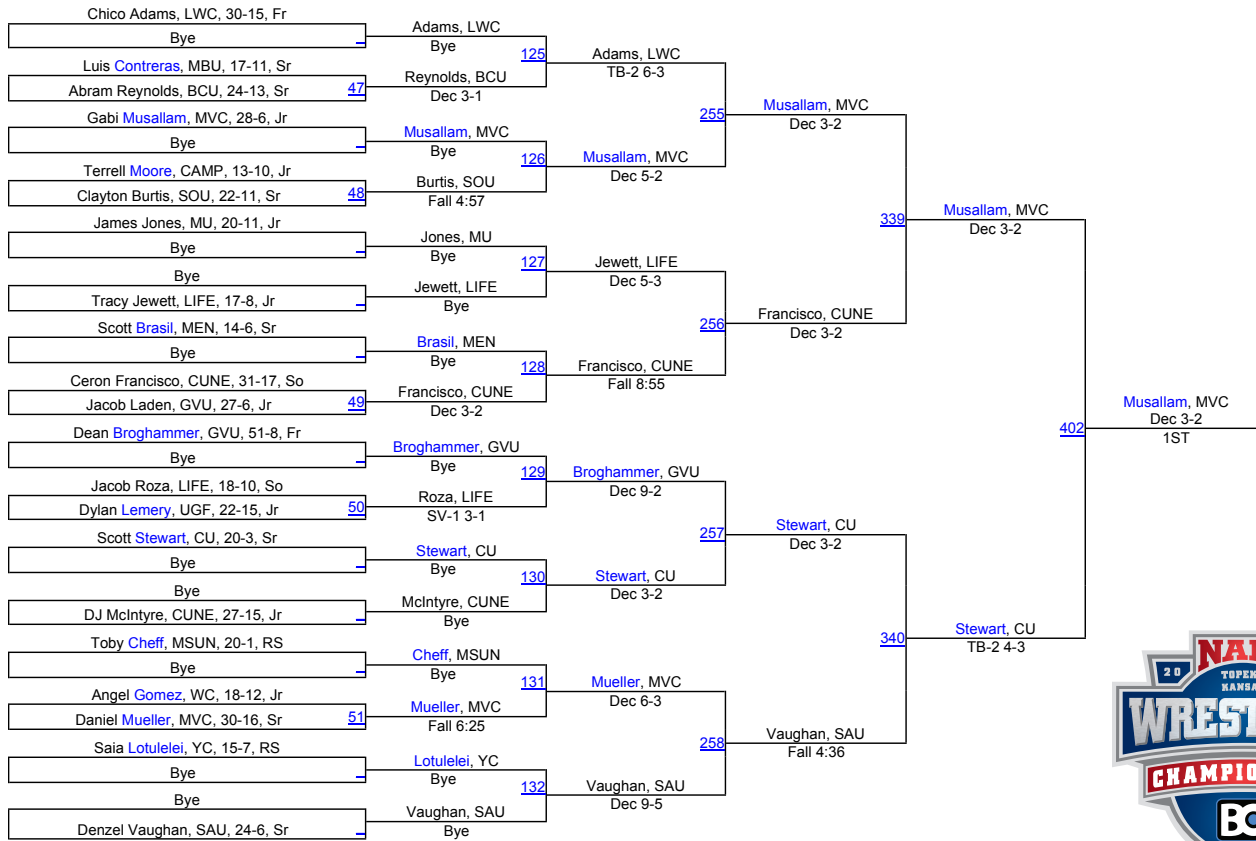

2015 NAIA National Championships

197

197

2015 NAI A National Championships

285

285