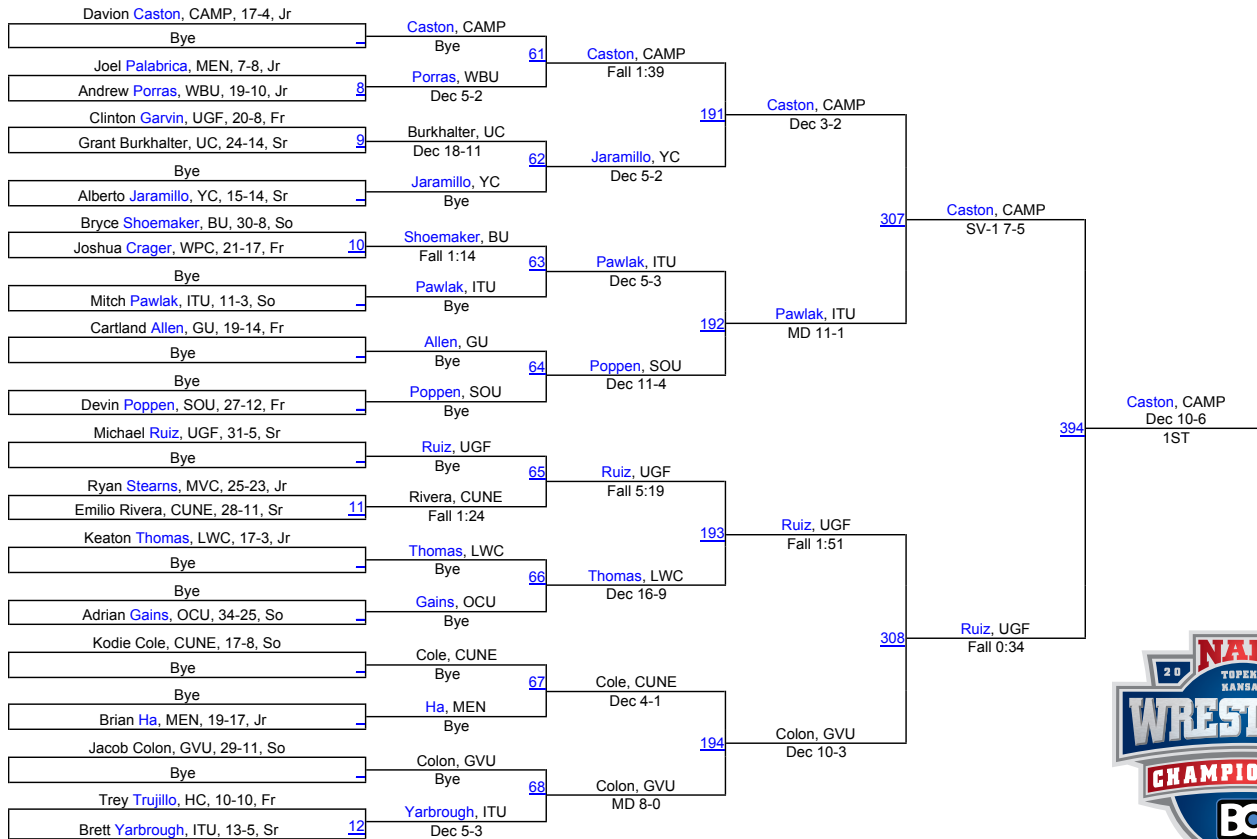

2015 NAIA National Championships

133