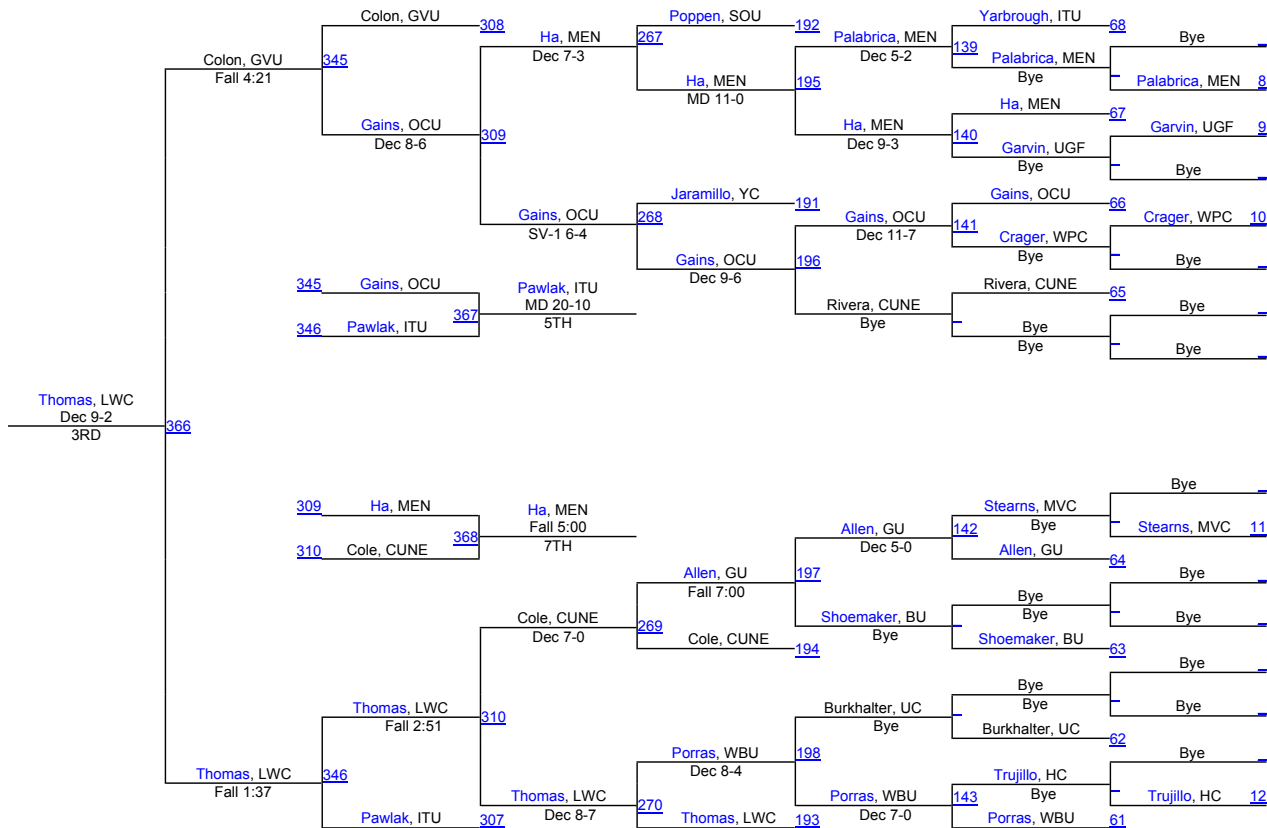

Team Scores

| | | |
|-----|------------------------|-------|
| 1. | Grand View | 147.5 |
| 2. | Southern Oregon | 109.0 |
| 3. | Lindsey Wilson | 104.5 |
| 4. | Great Falls | 87.5 |
| 5. | Oklahoma City | 71.0 |
| 6. | Campbellsville | 61.0 |
| 7. | Missouri Valley | 58.5 |
| 8. | Montana State-Northern | 57.5 |
| 9. | Cumberland | 55.5 |
| 10. | Midland | 48.5 |
| 11. | Dickinson State | 46.5 |
| 12. | Concordia | 43.0 |
| 13. | Menlo | 36.5 |
| 14. | Baker | 34.0 |
| 15. | Embry-Riddle | 33.0 |
| 16. | Indiana Tech | 32.5 |
| 17. | Life | 31.5 |
| 18. | Jamestown | 25.0 |
| 19. | William Penn | 23.5 |
| 20. | Cumberlands | 22.0 |
| 21. | Morningside | 20.0 |
| 22. | Williams Baptist | 16.5 |
| 23. | Benedictine | 14.5 |
| 24. | Ottawa | 13.0 |
| 24. | St. Andrews | 13.0 |
| 26. | Dakota Wesleyan | 12.0 |
| 27. | Doane | 10.5 |
| 28. | York | 9.5 |
| 29. | Bethany | 7.5 |
| 30. | Missouri Baptist | 5.0 |
| 31. | Briar Cliff | 3.0 |
| 31. | Graceland | 3.0 |
| 31. | Hastings | 3.0 |
| 34. | Wayland Baptist | 2.5 |
| 35. | Simpson | 2.0 |
| 36. | Bacone | 1.0 |
| 36. | Northwestern | 1.0 |
| 36. | Waldorf | 1.0 |
| 39. | Brewton-Parker | 0.0 |
| 39. | Calumet | 0.0 |
| 39. | St. Catherine | 0.0 |
| 39. | Warner Pacific | 0.0 |
| 43. | Hannibal-LaGrange | -1.0 |

2015 NAI A National Championships

125

125

2015 NAIA National Championships

133

133

2015 NAIA National Championships

141