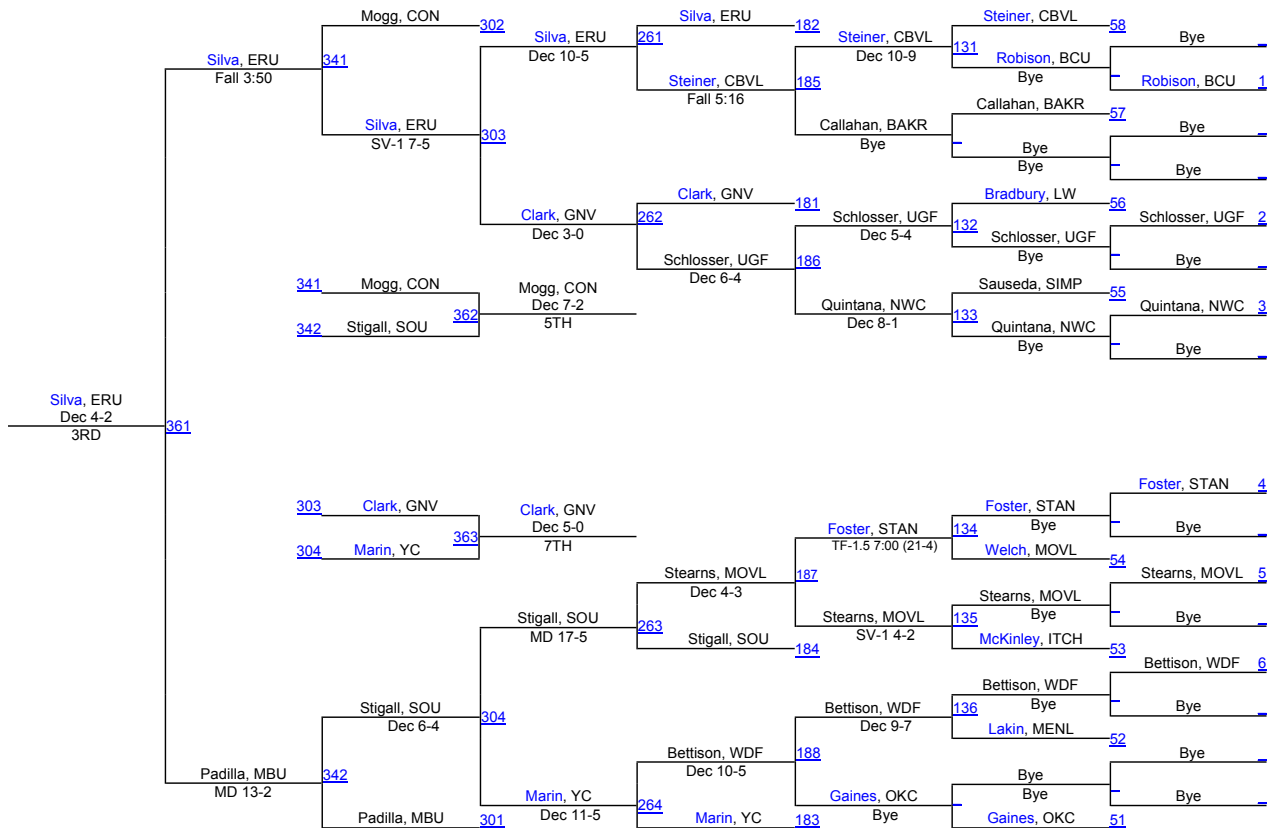

2014 NAIA National Championships

125

125