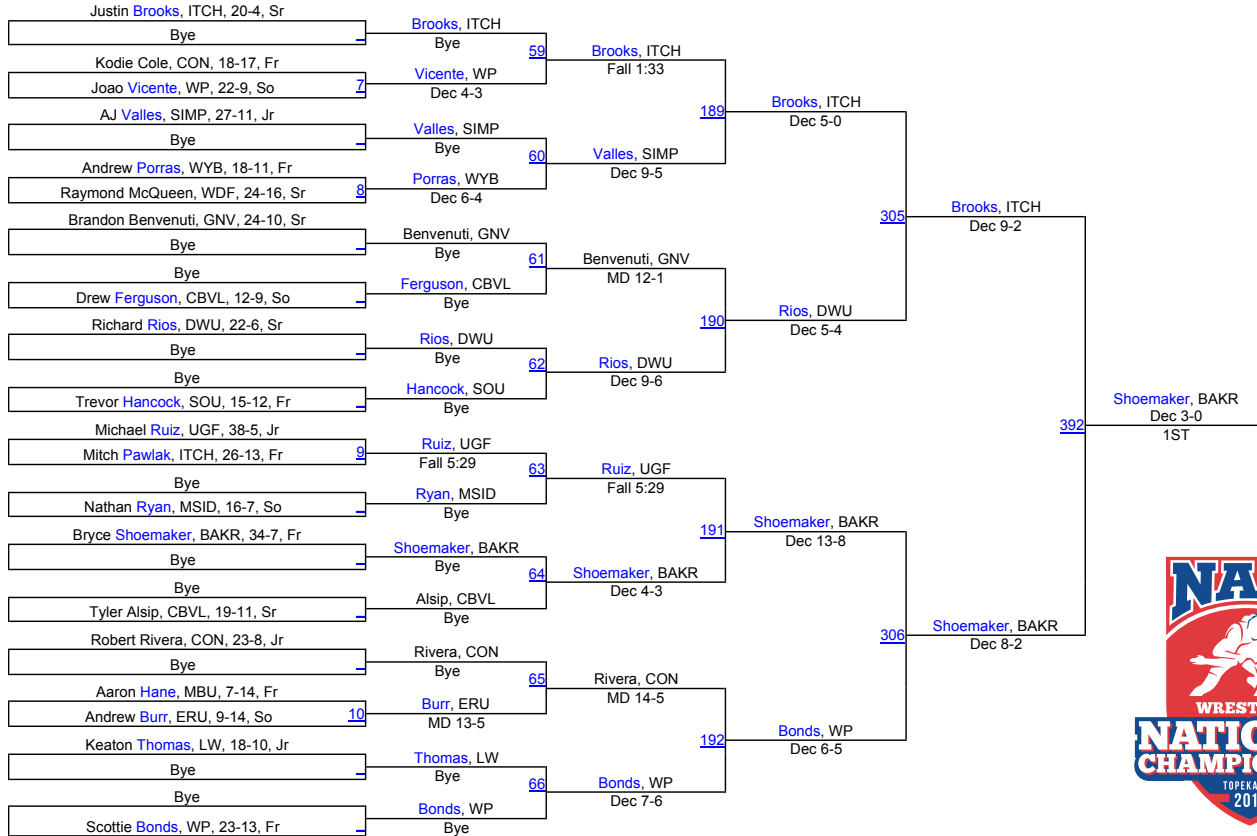

Team Scores

1.	Grand View	193.0
2.	Great Falls	84.5
3.	Montana State Northern	83.5
4.	Southern Oregon	80.5
5.	Lindsey Wilson	73.5
6.	Cumberland Univ	59.5
6.	Missouri Valley	59.5
8.	Indiana Tech	56.0
9.	Morningside	48.5
10.	Campbellsville	41.5
10.	Embry-Riddle	41.5
12.	Dakota Wesleyan	35.0
13.	Simpson	30.5
13.	York	30.5
15.	Dickinson State	29.5
16.	Baker	26.0
16.	Menlo	26.0
18.	Midland	25.5
19.	Cumberlands	25.0
20.	Bethany	22.0
21.	Hannibal-LaGrange	21.0
22.	Concordia	20.0
22.	William Penn	20.0
24.	Hastings	19.5
25.	Benedictine	19.0
25.	Life	19.0
27.	Missouri Baptist	15.5
28.	Oklahoma City	13.5
29.	Calumet College of St Joseph	11.0
30.	Briar Cliff	6.0
30.	Northwestern	6.0
32.	Brewton-Parker	5.5
33.	Waldorf	4.5
34.	St. Andrews	3.5
34.	Wayland Baptist	3.5
36.	Jamestown	3.0
37.	Graceland	1.0
38.	Truett-McConnell	0.0
38.	West Virginia Tech	0.0

2014 NAIA National Championships

125

125

2014 NAIA National Championships

133

133

2014 NAIA National Championships

141