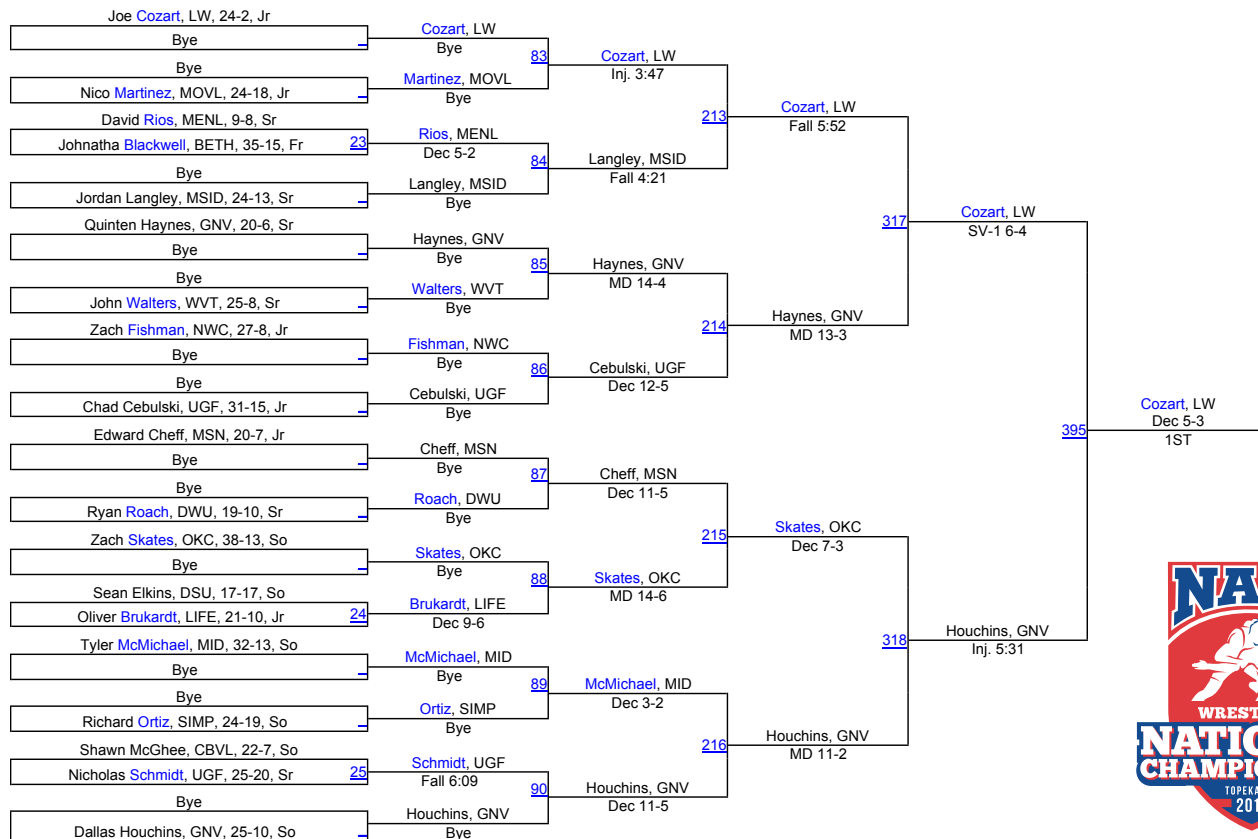

2014 NAIA National Championships

157