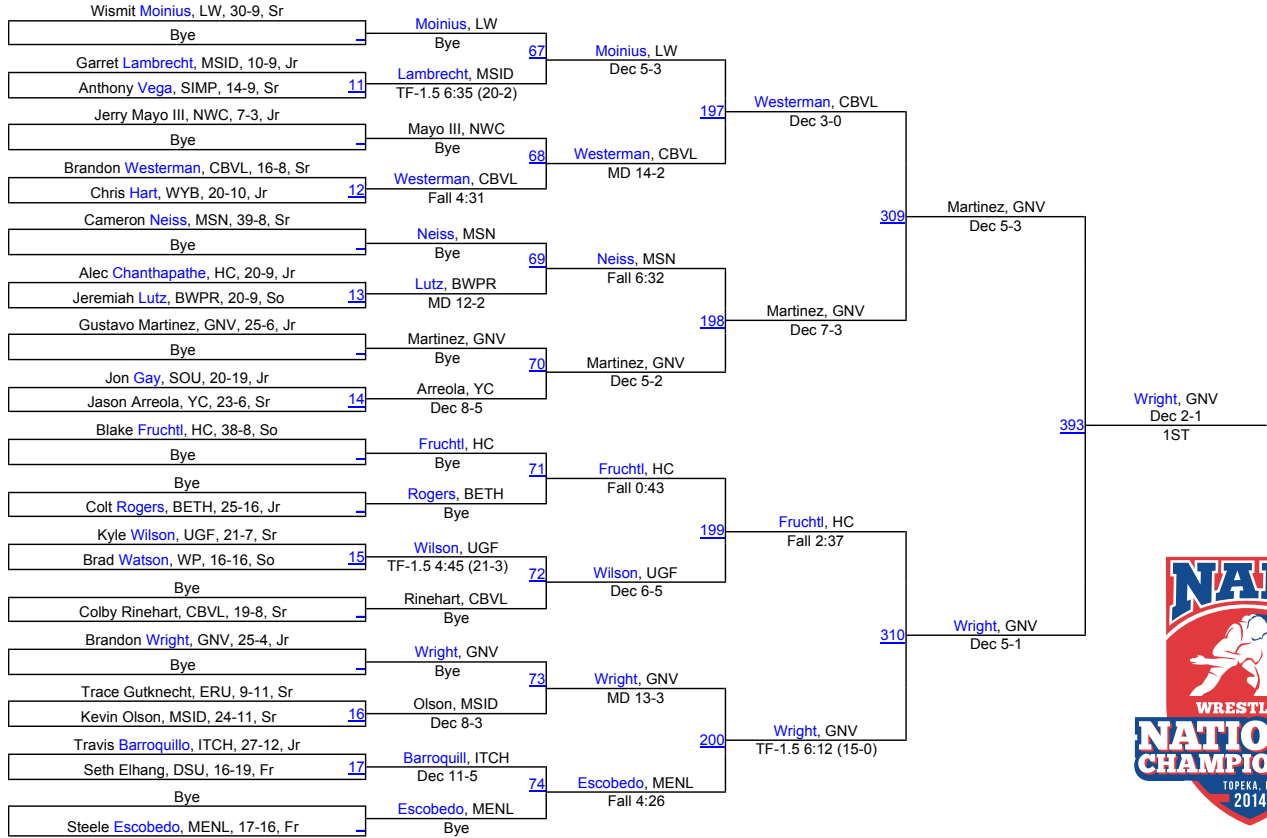

2014 NAIA National Championships

141