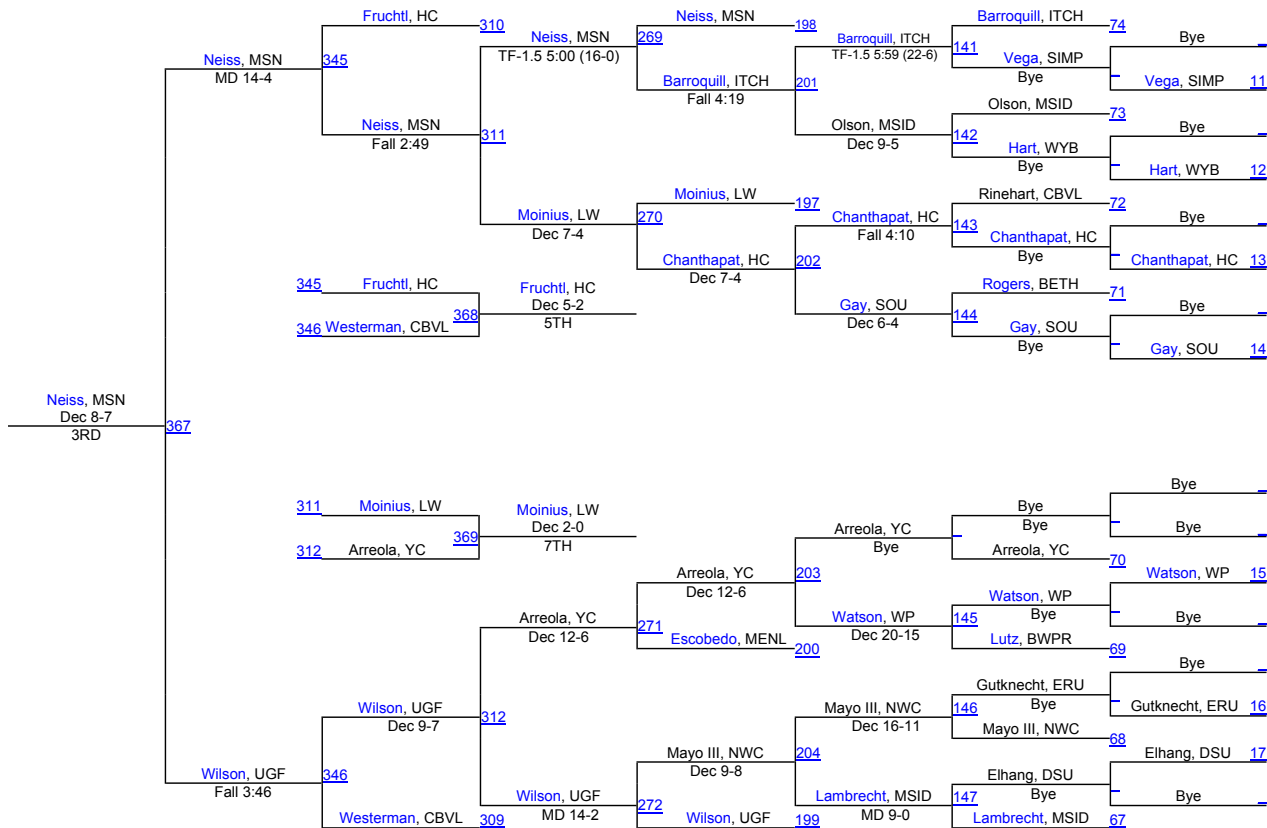

Team Scores

1.	Grand View	193.0
2.	Great Falls	84.5
3.	Montana State Northern	83.5
4.	Southern Oregon	80.5
5.	Lindsey Wilson	73.5
6.	Cumberland Univ	59.5
6.	Missouri Valley	59.5
8.	Indiana Tech	56.0
9.	Morningside	48.5
10.	Campbellsville	41.5
10.	Embry-Riddle	41.5
12.	Dakota Wesleyan	35.0
13.	Simpson	30.5
13.	York	30.5
15.	Dickinson State	29.5
16.	Baker	26.0
16.	Menlo	26.0
18.	Midland	25.5
19.	Cumberlands	25.0
20.	Bethany	22.0
21.	Hannibal-LaGrange	21.0
22.	Concordia	20.0
22.	William Penn	20.0
24.	Hastings	19.5
25.	Benedictine	19.0
25.	Life	19.0
27.	Missouri Baptist	15.5
28.	Oklahoma City	13.5
29.	Calumet College of St Joseph	11.0
30.	Briar Cliff	6.0
30.	Northwestern	6.0
32.	Brewton-Parker	5.5
33.	Waldorf	4.5
34.	St. Andrews	3.5
34.	Wayland Baptist	3.5
36.	Jamestown	3.0
37.	Graceland	1.0
38.	Truett-McConnell	0.0
38.	West Virginia Tech	0.0

2014 NAIA National Championships

125

125

2014 NAIA National Championships

133

133

2014 NAIA National Championships

141

141

2014 NAIA National Championships

157

157

2014 NAIA National Championships

165

165

2014 NAIA National Championships