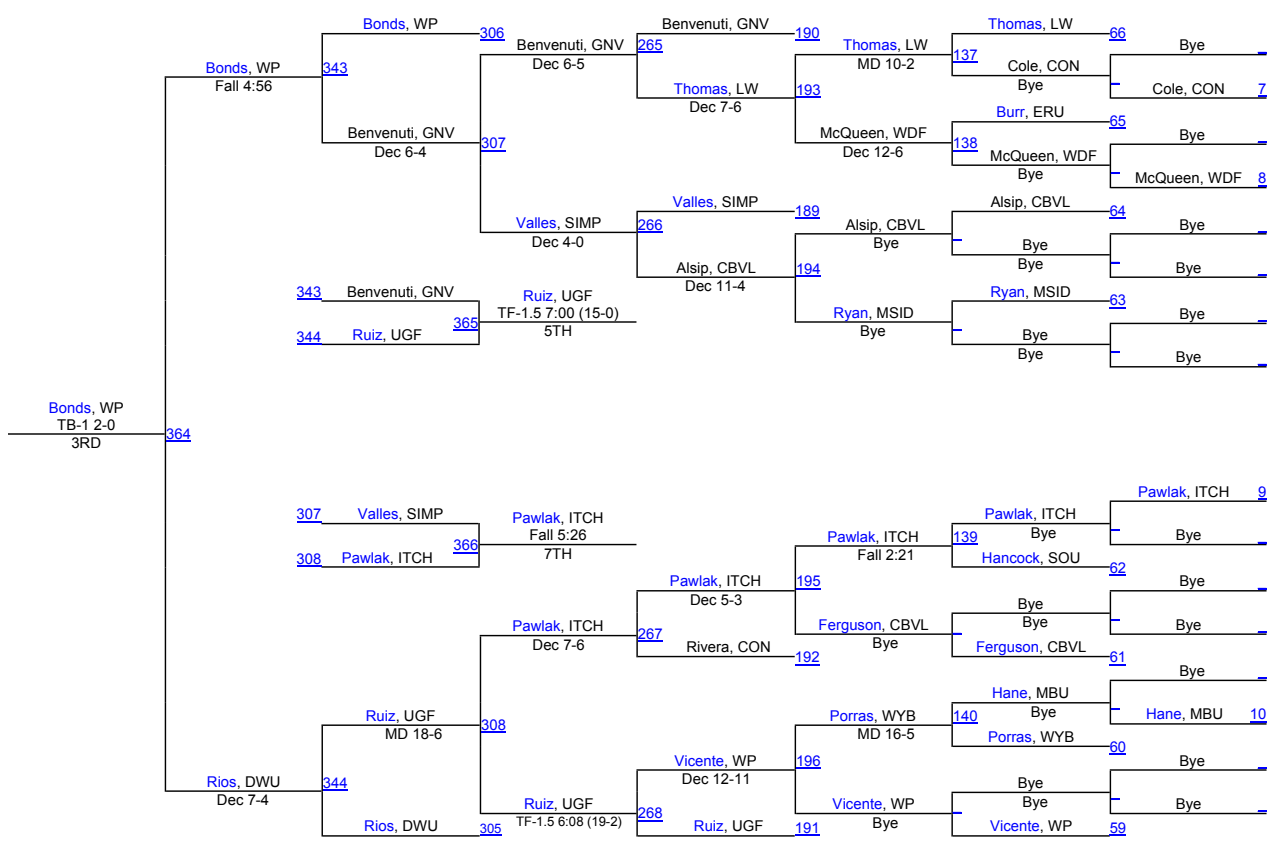

Team Scores

1.	Grand View	193.0
2.	Great Falls	84.5
3.	Montana State Northern	83.5
4.	Southern Oregon	80.5
5.	Lindsey Wilson	73.5
6.	Cumberland Univ	59.5
6.	Missouri Valley	59.5
8.	Indiana Tech	56.0
9.	Morningside	48.5
10.	Campbellsville	41.5
10.	Embry-Riddle	41.5
12.	Dakota Wesleyan	35.0
13.	Simpson	30.5
13.	York	30.5
15.	Dickinson State	29.5
16.	Baker	26.0
16.	Menlo	26.0
18.	Midland	25.5
19.	Cumberlands	25.0
20.	Bethany	22.0
21.	Hannibal-LaGrange	21.0
22.	Concordia	20.0
22.	William Penn	20.0
24.	Hastings	19.5
25.	Benedictine	19.0
25.	Life	19.0
27.	Missouri Baptist	15.5
28.	Oklahoma City	13.5
29.	Calumet College of St Joseph	11.0
30.	Briar Cliff	6.0
30.	Northwestern	6.0
32.	Brewton-Parker	5.5
33.	Waldorf	4.5
34.	St. Andrews	3.5
34.	Wayland Baptist	3.5
36.	Jamestown	3.0
37.	Graceland	1.0
38.	Truett-McConnell	0.0
38.	West Virginia Tech	0.0

2014 NAIA National Championships

125

125

2014 NAIA National Championships

133

133

2014 NAIA National Championships

141

141

2014 NAIA National Championships

157

157

2014 NAIA National Championships

165

165

2014 NAIA National Championships