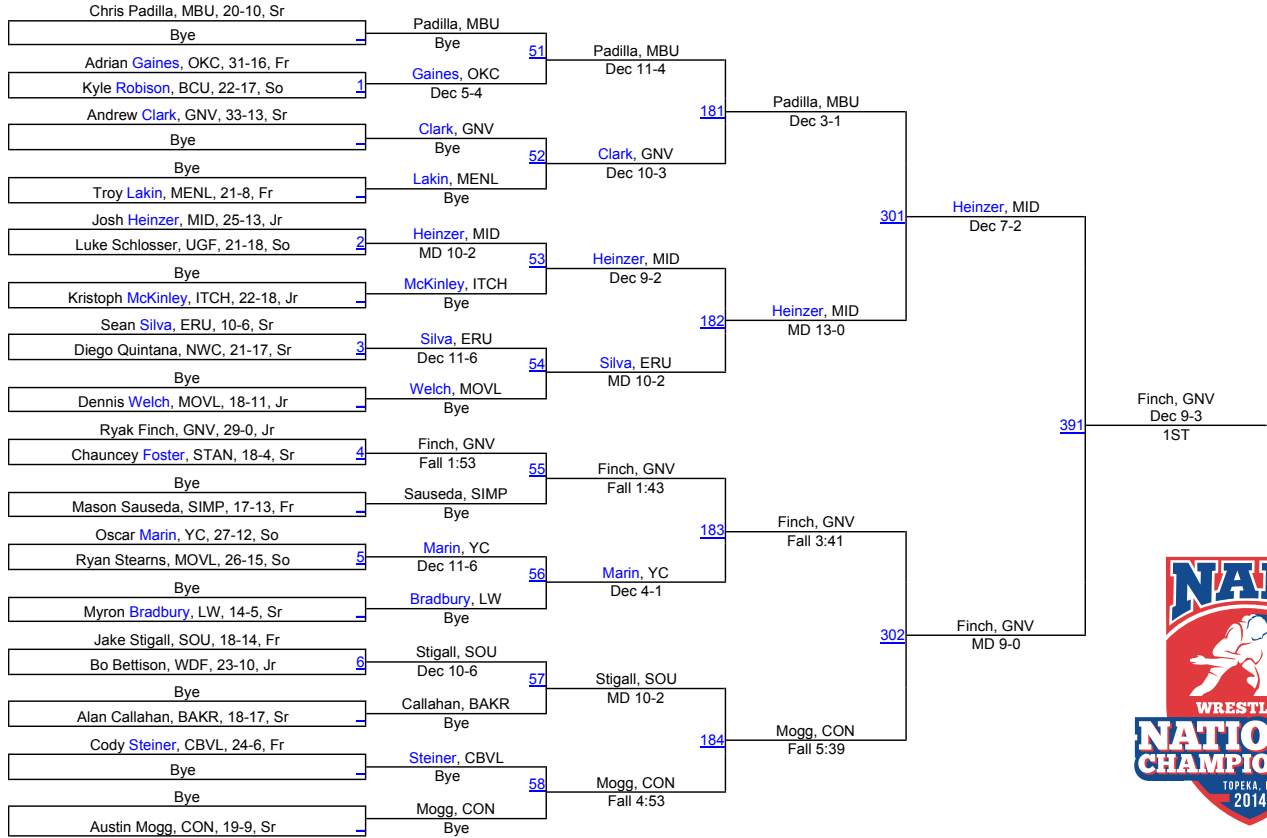

2014 NAIA National Championships

125