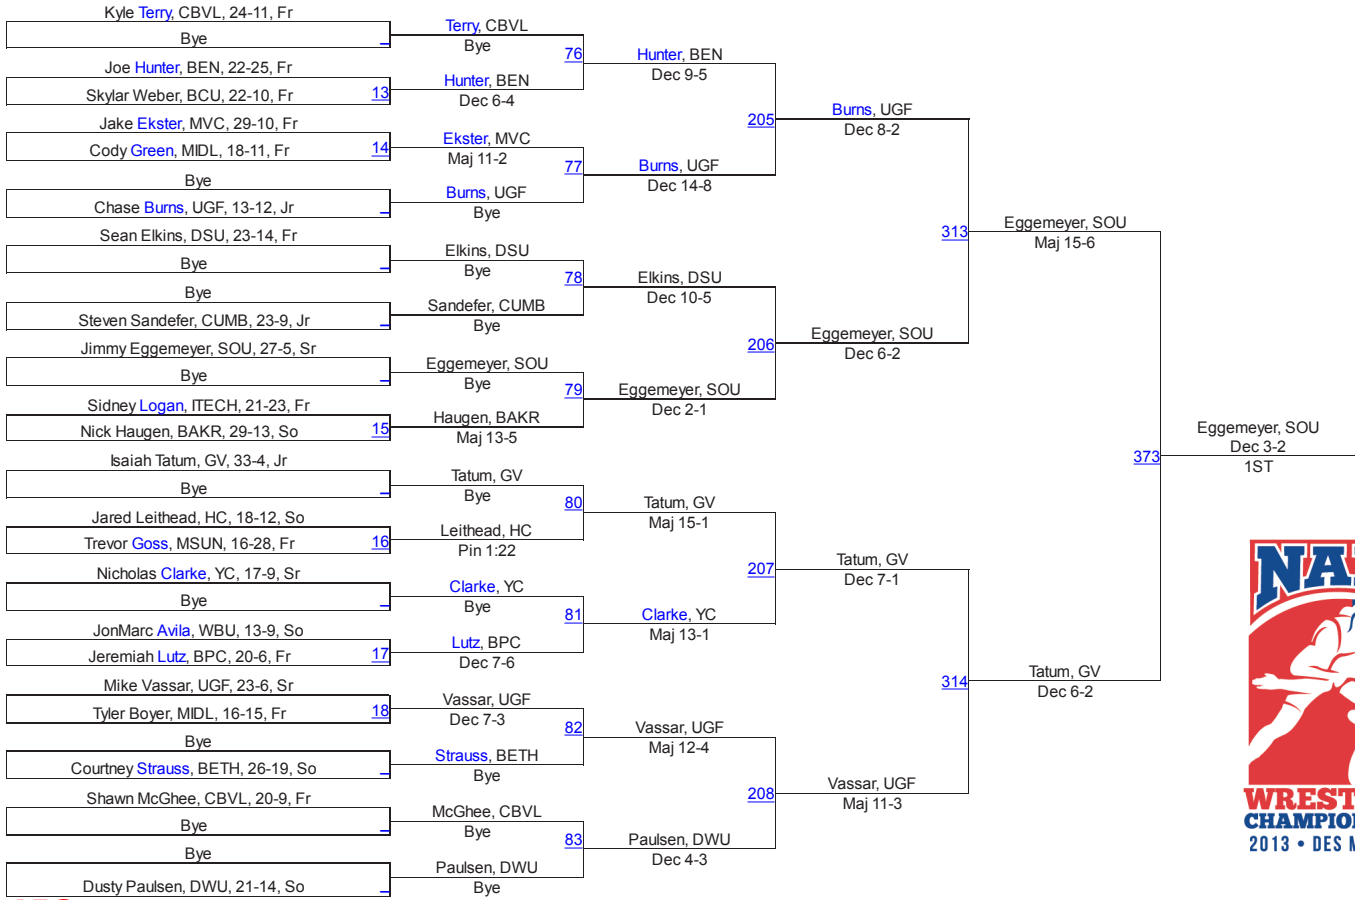

2013 NAIA National Championships

149