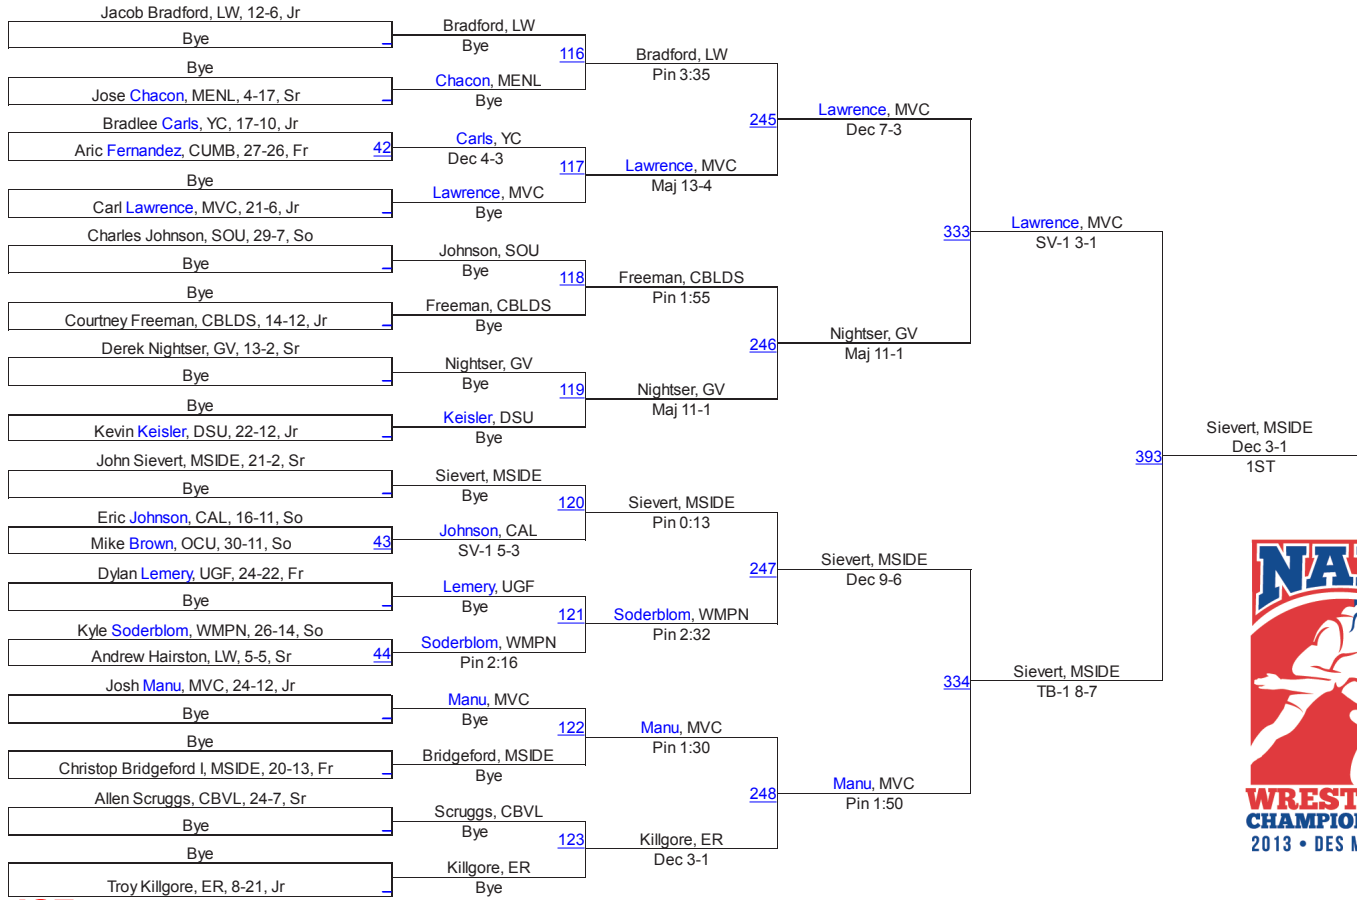

2013 NAIA National Championships

197