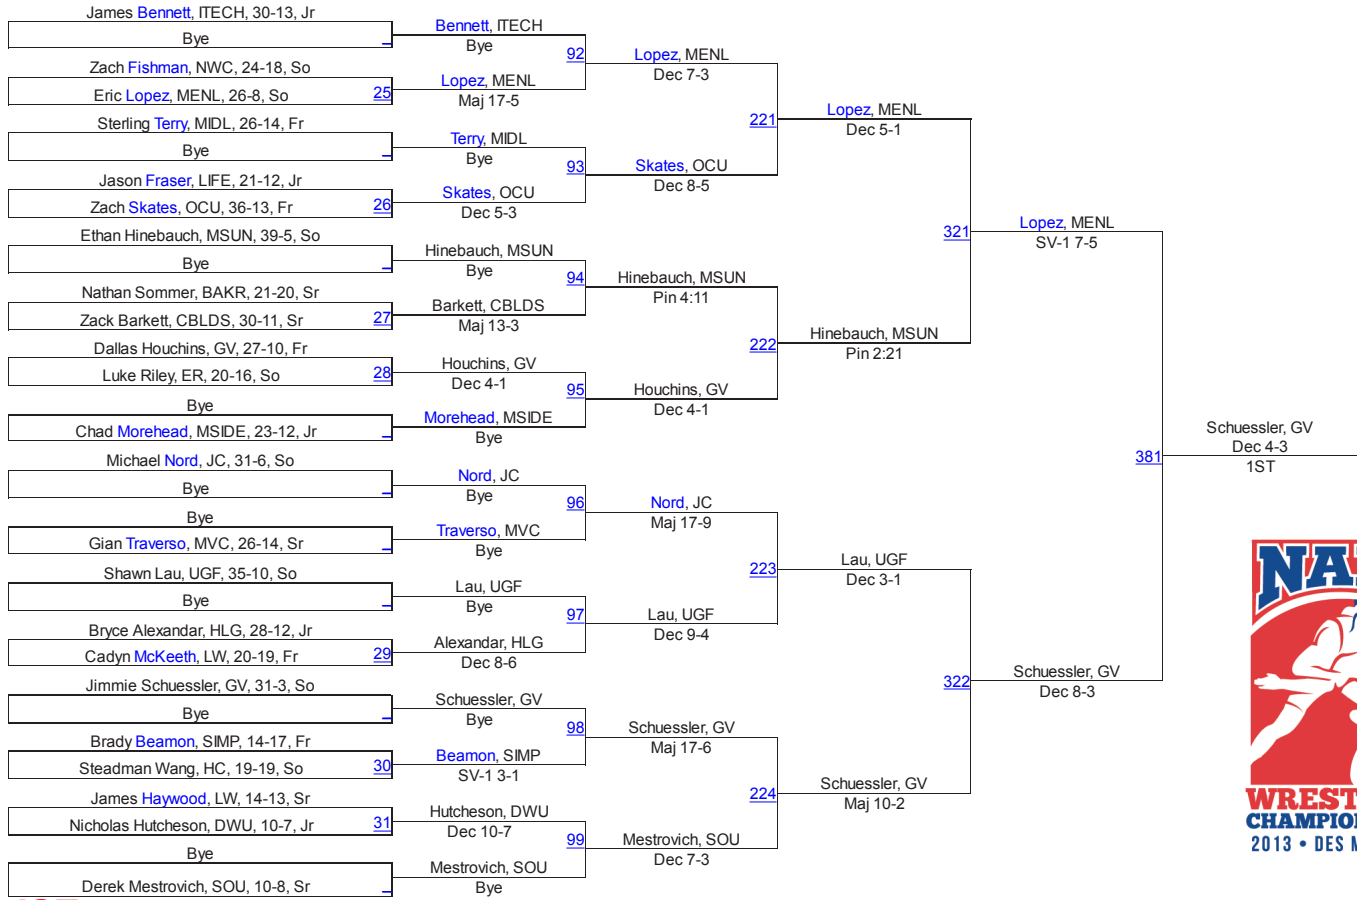

2013 NAIA National Championships

165