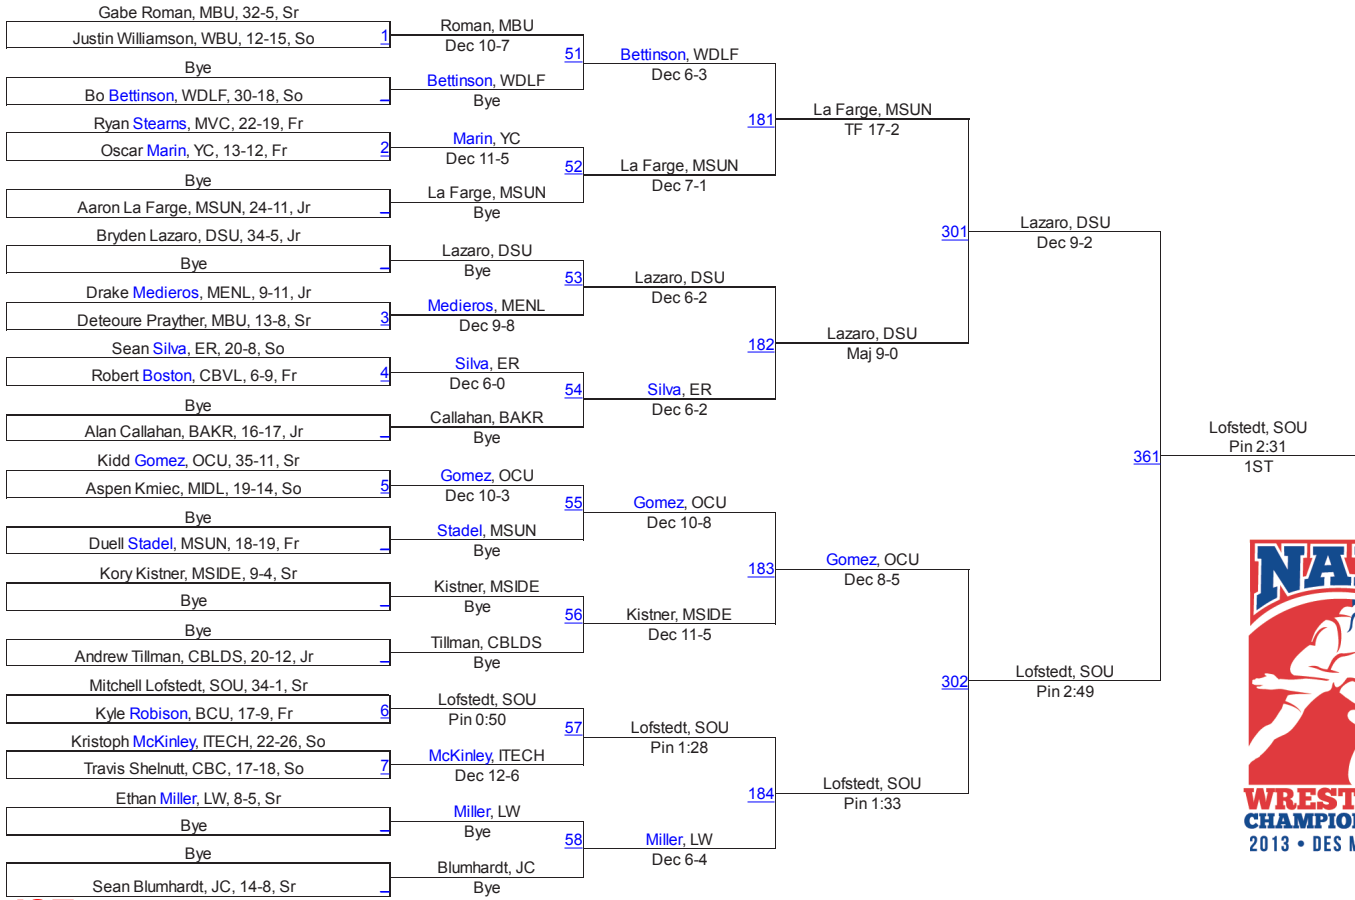

2013 NAIA National Championships

125