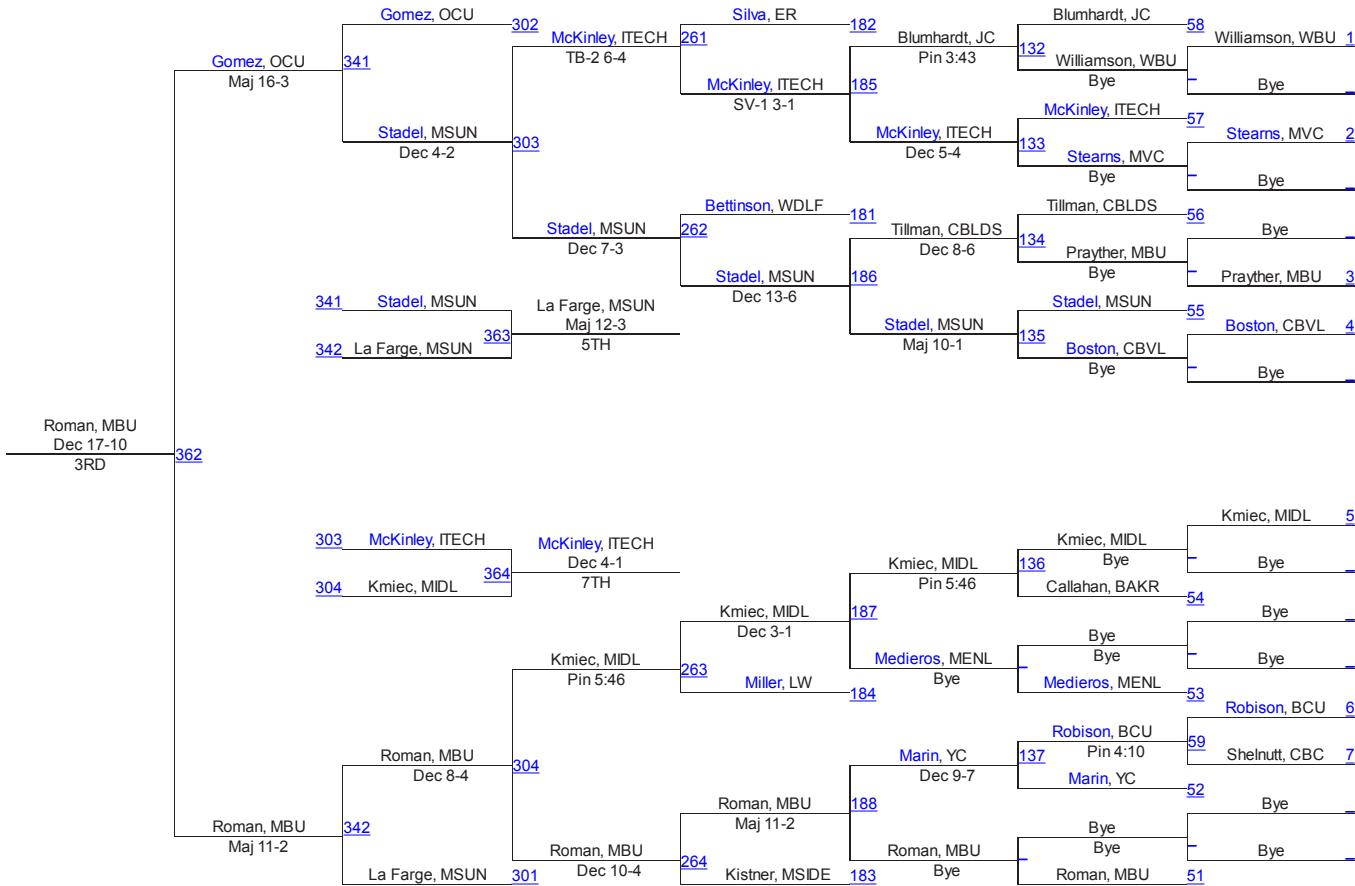

2013 NAIA National Championships

125

125