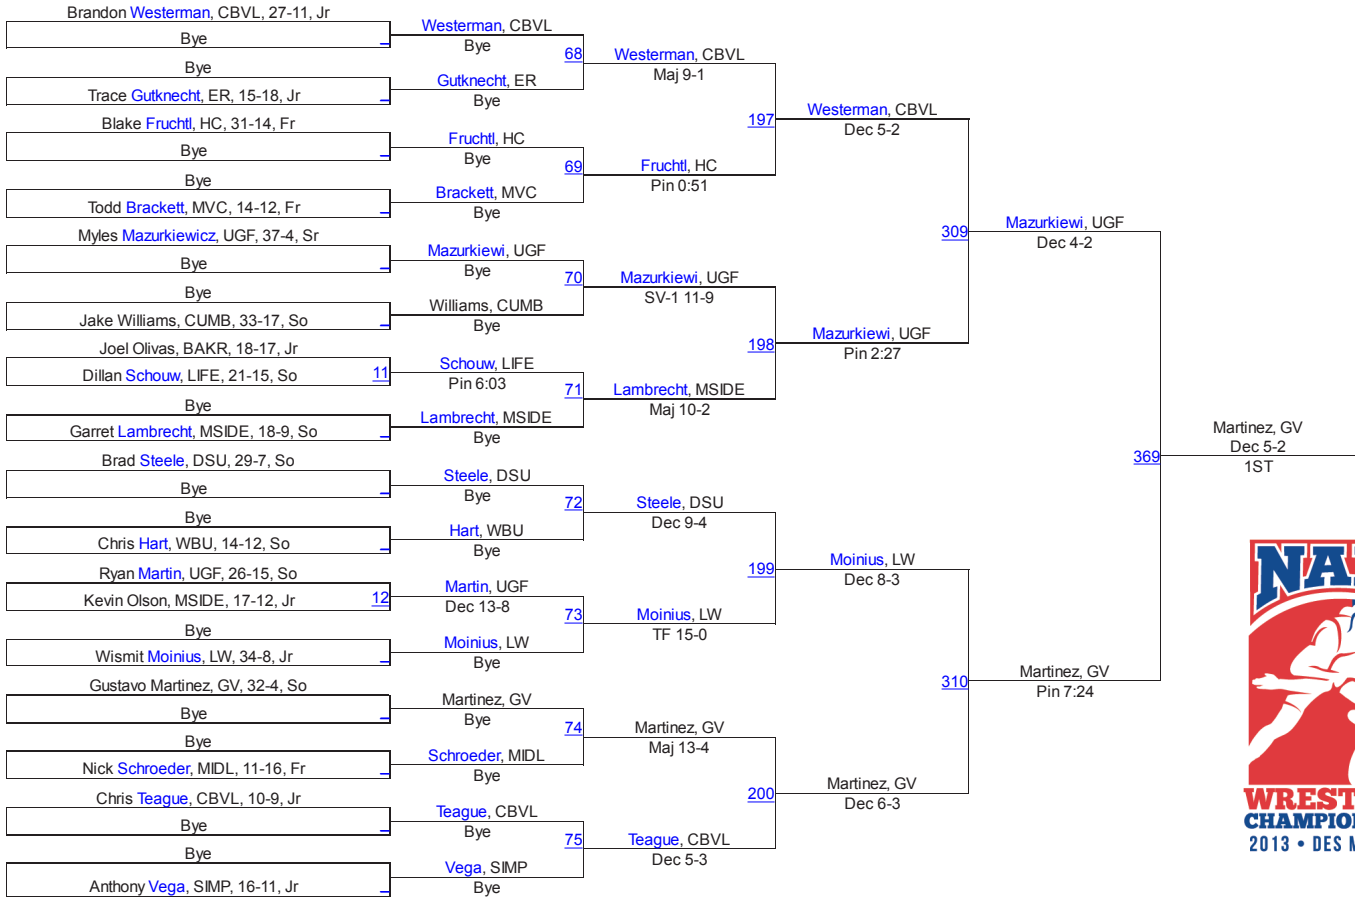

2013 NAIA National Championships

141