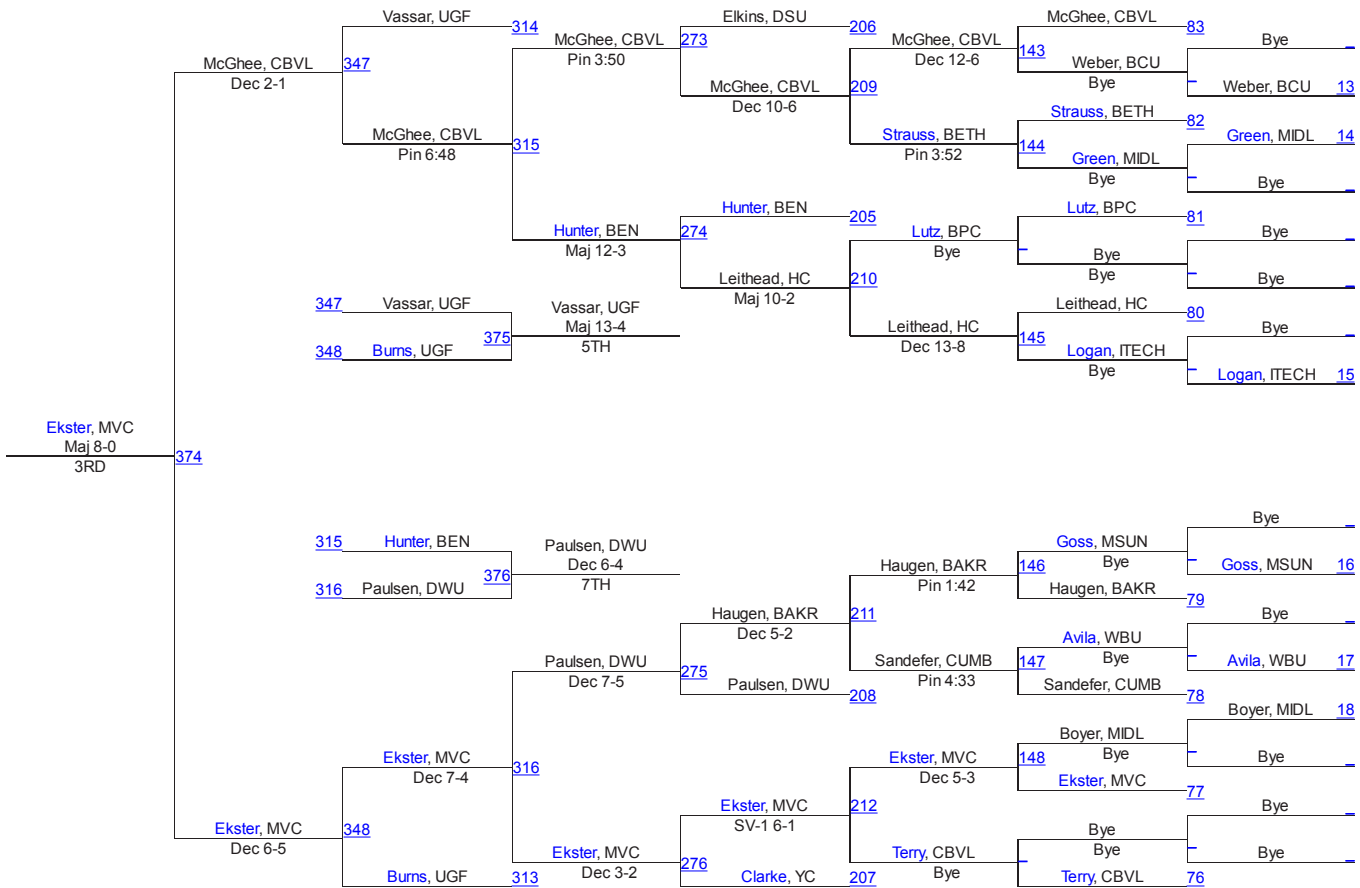

2013 NAIA National Championships

149

149

Ekster, MVC
Maj 8-0
3RD