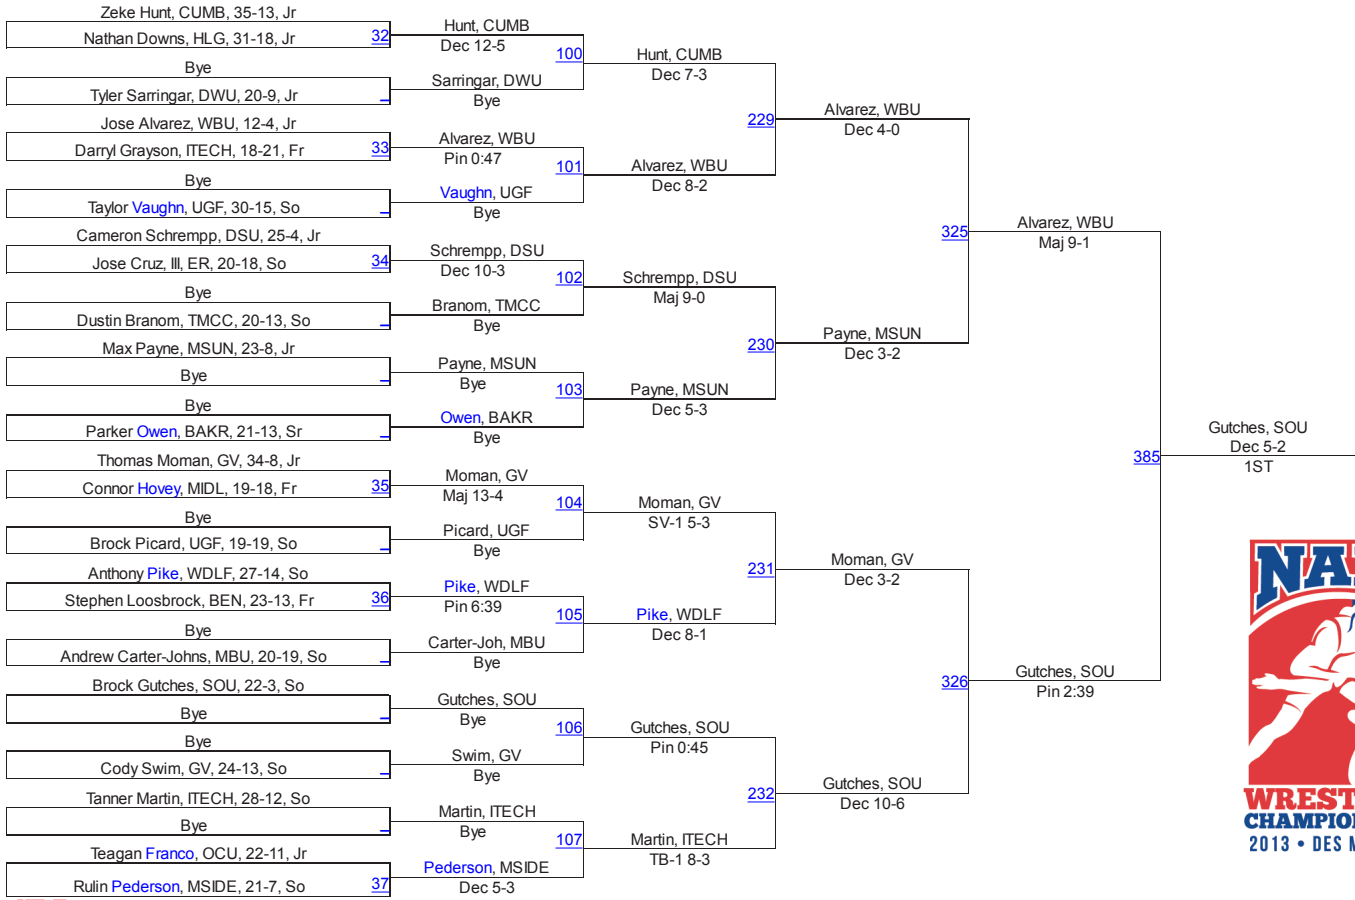

2013 NAIA National Championships

174