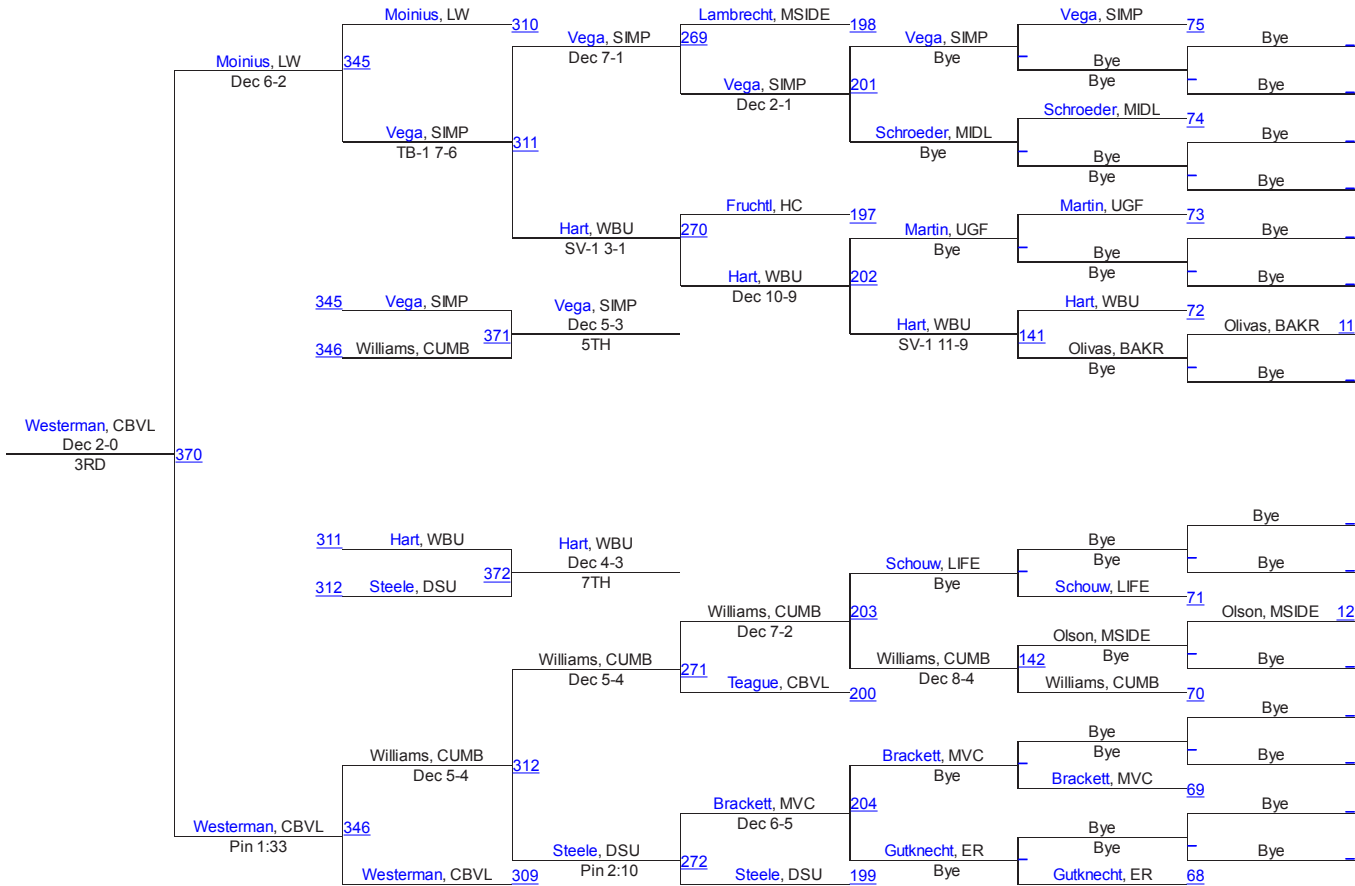

Team Scores

1.	Grand View	159.0
2.	Southern Oregon	153.0
3.	MSU-Northern	104.0
4.	Dickinson State University	84.5
5.	Lindsey Wilson	78.5
6.	Campbellsville University	69.0
7.	U. Great Falls	67.0
8.	Missouri Valley College	59.0
9.	Midland University	44.5
10.	Menlo	41.5
11.	Simpson	35.0
12.	Morningside College	34.5
13.	Oklahoma City	32.5
14.	Cumberland University	31.5
15.	Baker	31.0
16.	Indiana Tech	24.5
16.	Wayland Baptist	24.5
18.	York College	22.0
19.	Missouri Baptist	20.5
20.	Dakota Wesleyan University	18.0
21.	Life University	15.0
22.	William Penn	13.5
23.	Hastings College	13.0
24.	Bethany	12.5
25.	University of the Cumberlands	11.5
26.	Benedictine	8.5
26.	Waldorf College	8.5
28.	Calumet	7.5
29.	Embry Riddle	6.0
30.	Jamestown College	5.5
31.	Briar Cliff	2.5
32.	Brewton-Parker College	1.0
32.	Hannibal-LaGrange	1.0
34.	Bacone	0.0
34.	Central Baptist	0.0
34.	Northwestern	0.0
34.	Truett-McConnell College	0.0

2013 NAIA National Championships

125

125

2013 NAIA National Championships

141

141

2013 NAIA National Championships

149