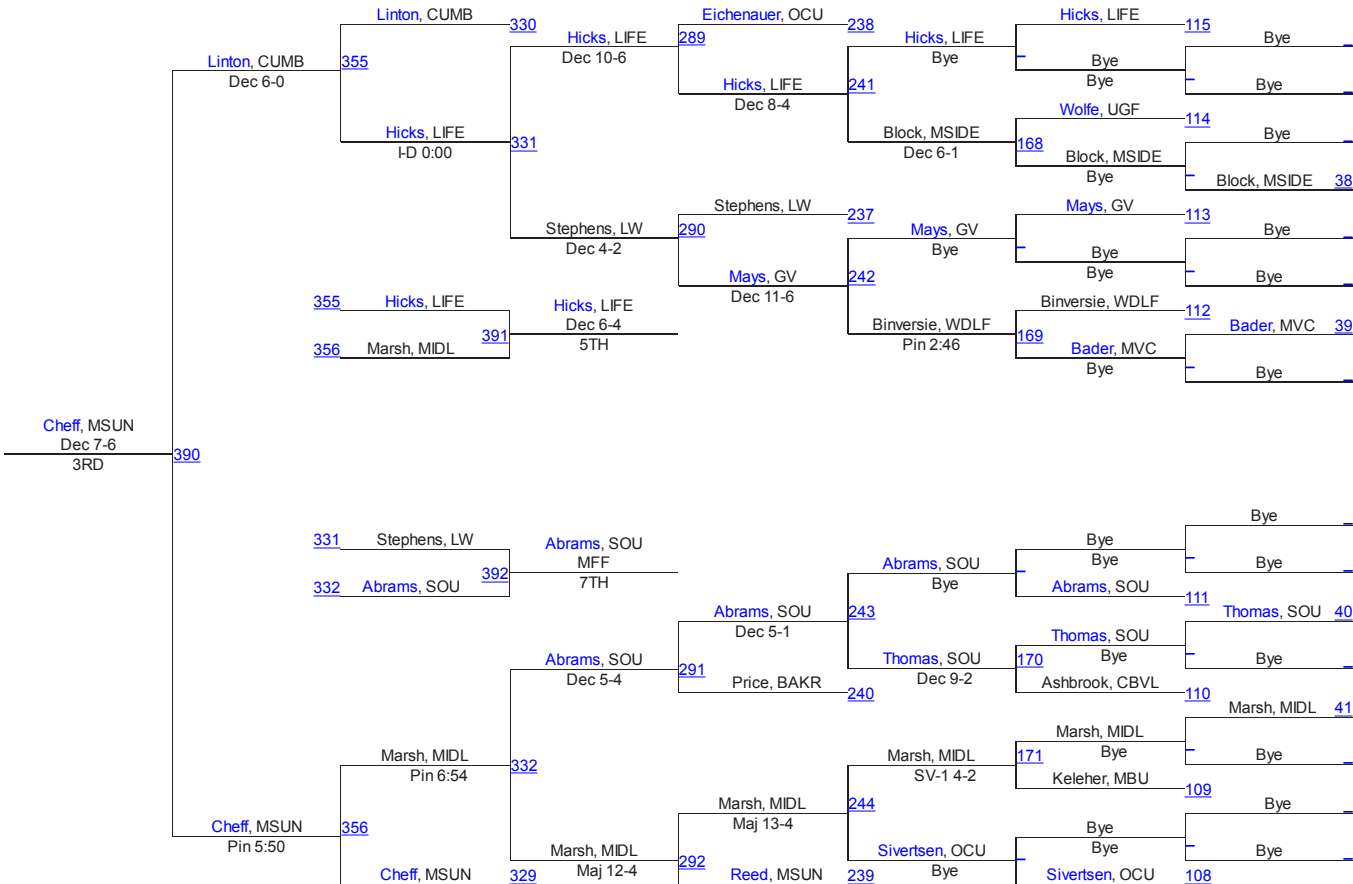

Team Scores

1.	Grand View	159.0
2.	Southern Oregon	153.0
3.	MSU-Northern	104.0
4.	Dickinson State University	84.5
5.	Lindsey Wilson	78.5
6.	Campbellsville University	69.0
7.	U. Great Falls	67.0
8.	Missouri Valley College	59.0
9.	Midland University	44.5
10.	Menlo	41.5
11.	Simpson	35.0
12.	Morningside College	34.5
13.	Oklahoma City	32.5
14.	Cumberland University	31.5
15.	Baker	31.0
16.	Indiana Tech	24.5
16.	Wayland Baptist	24.5
18.	York College	22.0
19.	Missouri Baptist	20.5
20.	Dakota Wesleyan University	18.0
21.	Life University	15.0
22.	William Penn	13.5
23.	Hastings College	13.0
24.	Bethany	12.5
25.	University of the Cumberlands	11.5
26.	Benedictine	8.5
26.	Waldorf College	8.5
28.	Calumet	7.5
29.	Embry Riddle	6.0
30.	Jamestown College	5.5
31.	Briar Cliff	2.5
32.	Brewton-Parker College	1.0
32.	Hannibal-LaGrange	1.0
34.	Bacone	0.0
34.	Central Baptist	0.0
34.	Northwestern	0.0
34.	Truett-McConnell College	0.0

184

2013 NAIA National Championships

197

197

2013 NAIA National Championships

285

285