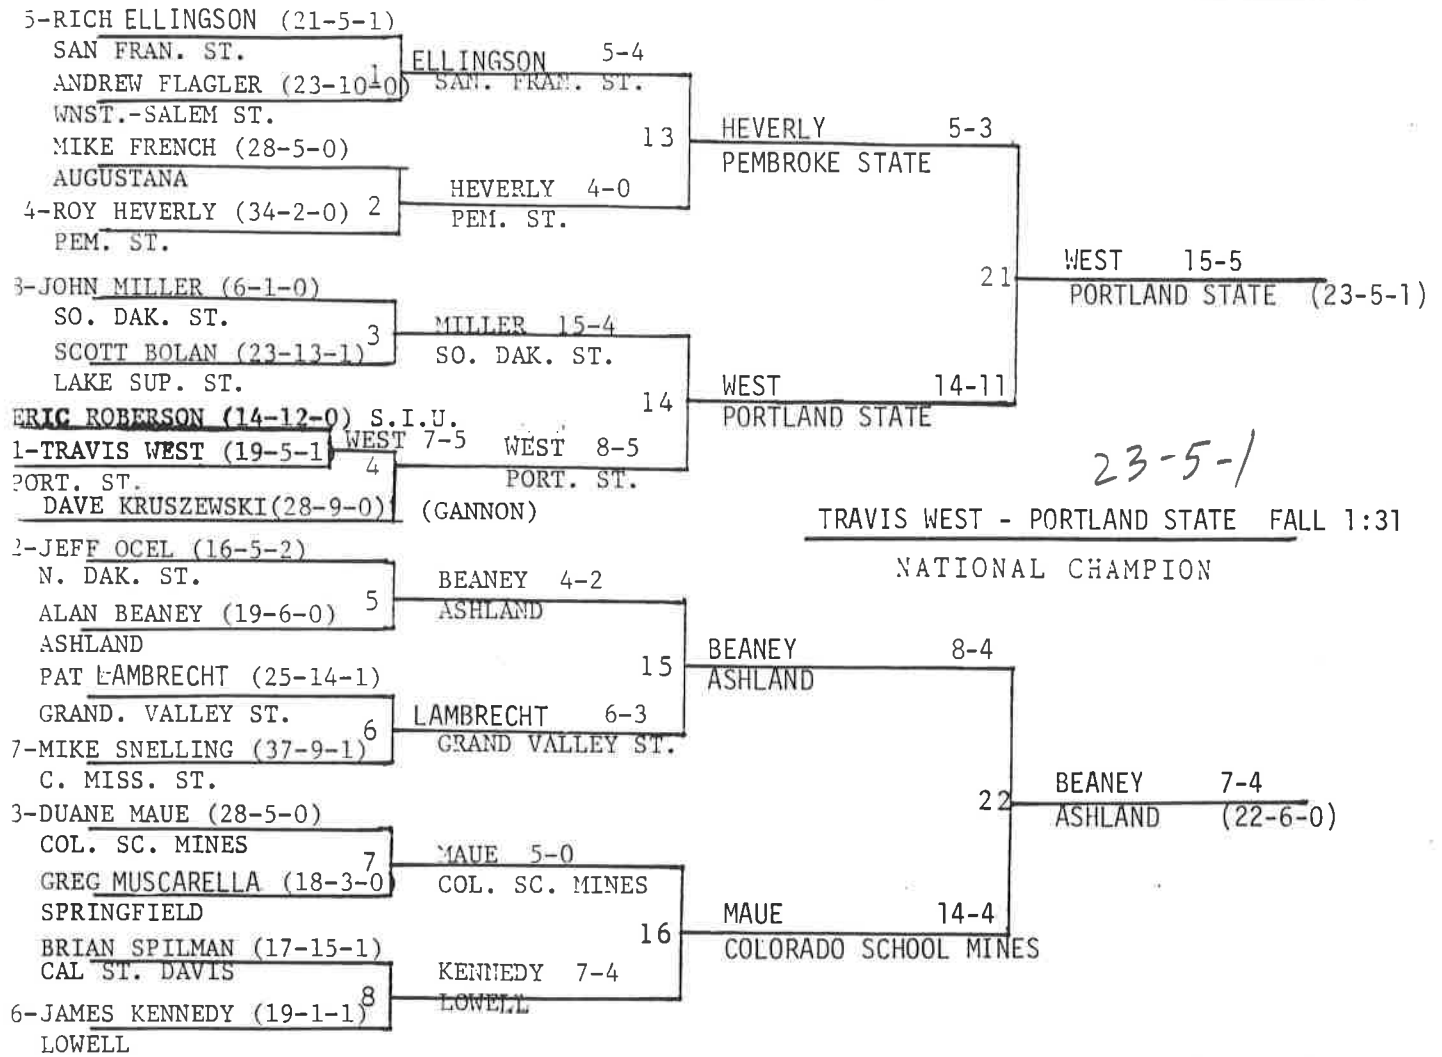

THE NATIONALS

27th Annual
NCAA Division II National
Wrestling Tournament

FINAL RESULTS

Hamer Hall * California University of Pennsylvania * March 4-5, 1989

NCAA DIVISION II NATIONAL TOURNAMENT FINAL TEAM STANDINGS

COACH OF THE YEAR: Marlin Grahn, Portland State University

1989 OUTSTANDING WRESTLER: Dan Russell, Portland State University

MANNY GORRARIAN AWARD (most pins--least time): Dan Russell 4 falls, 6:57
Portland State University

CALIFORNIA UNIVERSITY OF PA.

CALIFORNIA UNIVERSITY OF PA.

CALIFORNIA UNIVERSITY OF PA.

CALIFORNIA UNIVERSITY OF PA.

1989

WEIGHT CLASS 150

EUSTACIO TORRES (10-13-1)
 SAN FRAN. TORRES 4-2
 8-RICH HASENFUS (26-5-1) 1 SAN. FRAN.
 SPRINGFIELD 13
 GARY HOOPES (16-16-0) RUSSELL FALL (:18)
 FERRIS ST. PORT. STATE
 1-DAN RUSSELL (27-4-2) 2
 PORT ST. 21 RUSSELL FALL (2:55)
 TED PROCTOR (23-8-0) 3 MONAHAN 16-6
 LONGWOOD HUMB. STATE
 4-TIM MONAHAN (28-6-1) 3 HUMB. STATE
 HUMB. ST. 14 MONAHAN 10-5
 5-HERMAN MOULTRIE (30-5-0) 4 BLAHA 13-8
 CHEY ST. S.I.U.
 TOM BLAHA (14-7-1) 4 S.I.U.
 S.I.U.
 MARK COSBY (17-10-1) 5 KOUNAL 8-5
 GRAND VALLEY N. DAK. ST.
 6-PAUL KOUNAL (21-8-0) 5 N. DAK. ST.
 N. DAK. ST. 15
 CHAD HAWKS (19-11-1) DAGLEY FALL (2:00)
 PEM. ST. ASHLAND.
 3-BEN DAGLEY (30-6-1) 6
 ASHLAND 22 DAGLEY 11-10
 7-JON LANTZ (22-10-1) 7 LANTZ 12-2
 AUG. AUG. ASHLAND (33-6-1)
 ED GALLEGOS (18-11-0) 7 LANTZ 12-2
 COL. SCH. MINES AUG. 16 LANTZ FALL 6:11
 DANNY BODEN (24-9-1) WINSTON-SALEM ST. AUGUSTANA
 WINSTON-SALEM ST. 8 BODEN 8-4
 2-PERRY FINK (30-2-1) 8 WINSTON-SALEM ST.
 SO. DAK.