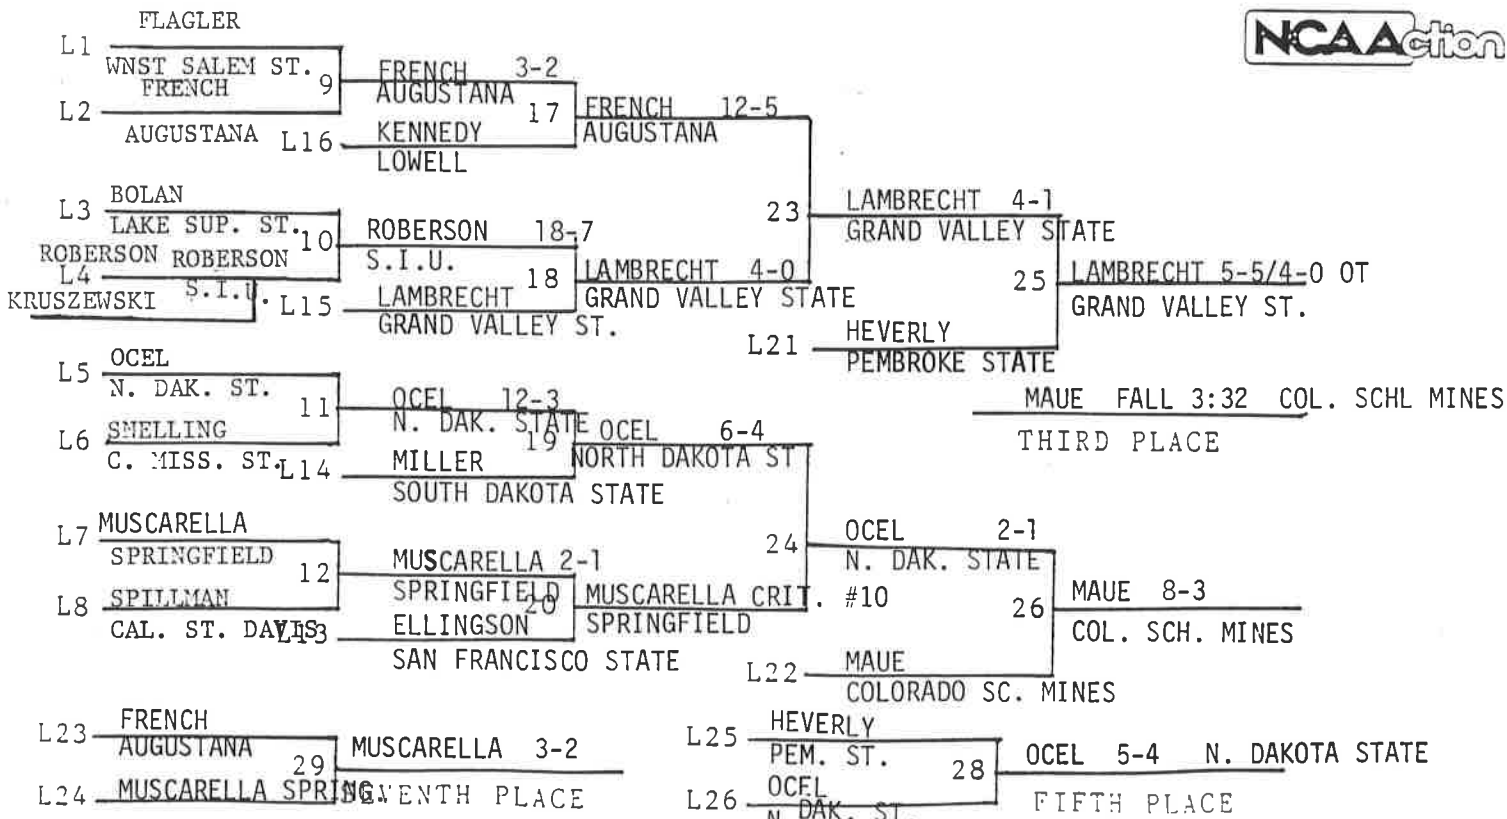

THE NATIONALS

27th Annual
NCAA Division II National
Wrestling Tournament

FINAL RESULTS

Hamer Hall * California University of Pennsylvania * March 4-5, 1989

NCAA DIVISION II NATIONAL TOURNAMENT FINAL TEAM STANDINGS

COACH OF THE YEAR: Marlin Grahn, Portland State University

1989 OUTSTANDING WRESTLER: Dan Russell, Portland State University

MANNY GORRARIAN AWARD (most pins--least time): Dan Russell 4 falls, 6:57
Portland State University

CALIFORNIA UNIVERSITY OF PA.

CALIFORNIA UNIVERSITY OF PA.

CALIFORNIA UNIVERSITY OF PA.

CALIFORNIA UNIVERSITY OF PA.

1989

WEIGHT CLASS 150

EUSTACIO TORRES (10-13-1)
 SAN FRAN. TORRES 4-2
 8-RICH HASENFUS (26-5-1) 1 SAN. FRAN.
 SPRINGFIELD 13
 GARY HOOPES (16-16-0) RUSSELL FALL (:18)
 FERRIS ST. PORT. STATE
 1-DAN RUSSELL (27-4-2) 2
 PORT ST. 21 RUSSELL FALL (2:55)
 TED PROCTOR (23-8-0) 3 MONAHAN 16-6
 LONGWOOD HUMB. STATE
 4-TIM MONAHAN (28-6-1) 3 HUMB. STATE
 HUMB. ST. 14 MONAHAN 10-5
 5-HERMAN MOULTRIE (30-5-0) 4 BLAHA 13-8
 CHEY ST. S.I.U.
 TOM BLAHA (14-7-1) 4 S.I.U.
 S.I.U.
 MARK COSBY (17-10-1) 5 KOUNAL 8-5
 GRAND VALLEY N. DAK. ST.
 6-PAUL KOUNAL (21-8-0) 5 N. DAK. ST.
 N. DAK. ST. 15
 CHAD HAWKS (19-11-1) DAGLEY FALL (2:00)
 PEM. ST. ASHLAND.
 3-BEN DAGLEY (30-6-1) 6
 ASHLAND 22 DAGLEY 11-10
 7-JON LANTZ (22-10-1) 7 LANTZ 12-2
 AUG. AUG. ASHLAND (33-6-1)
 ED GALLEGOS (18-11-0) 7 LANTZ 12-2
 COL. SCH. MINES AUG. 16 LANTZ FALL 6:11
 DANNY BODEN (24-9-1) WINSTON-SALEM ST. AUGUSTANA
 WINSTON-SALEM ST. 8 BODEN 8-4
 2-PERRY FINK (30-2-1) 8 WINSTON-SALEM ST.
 SO. DAK.