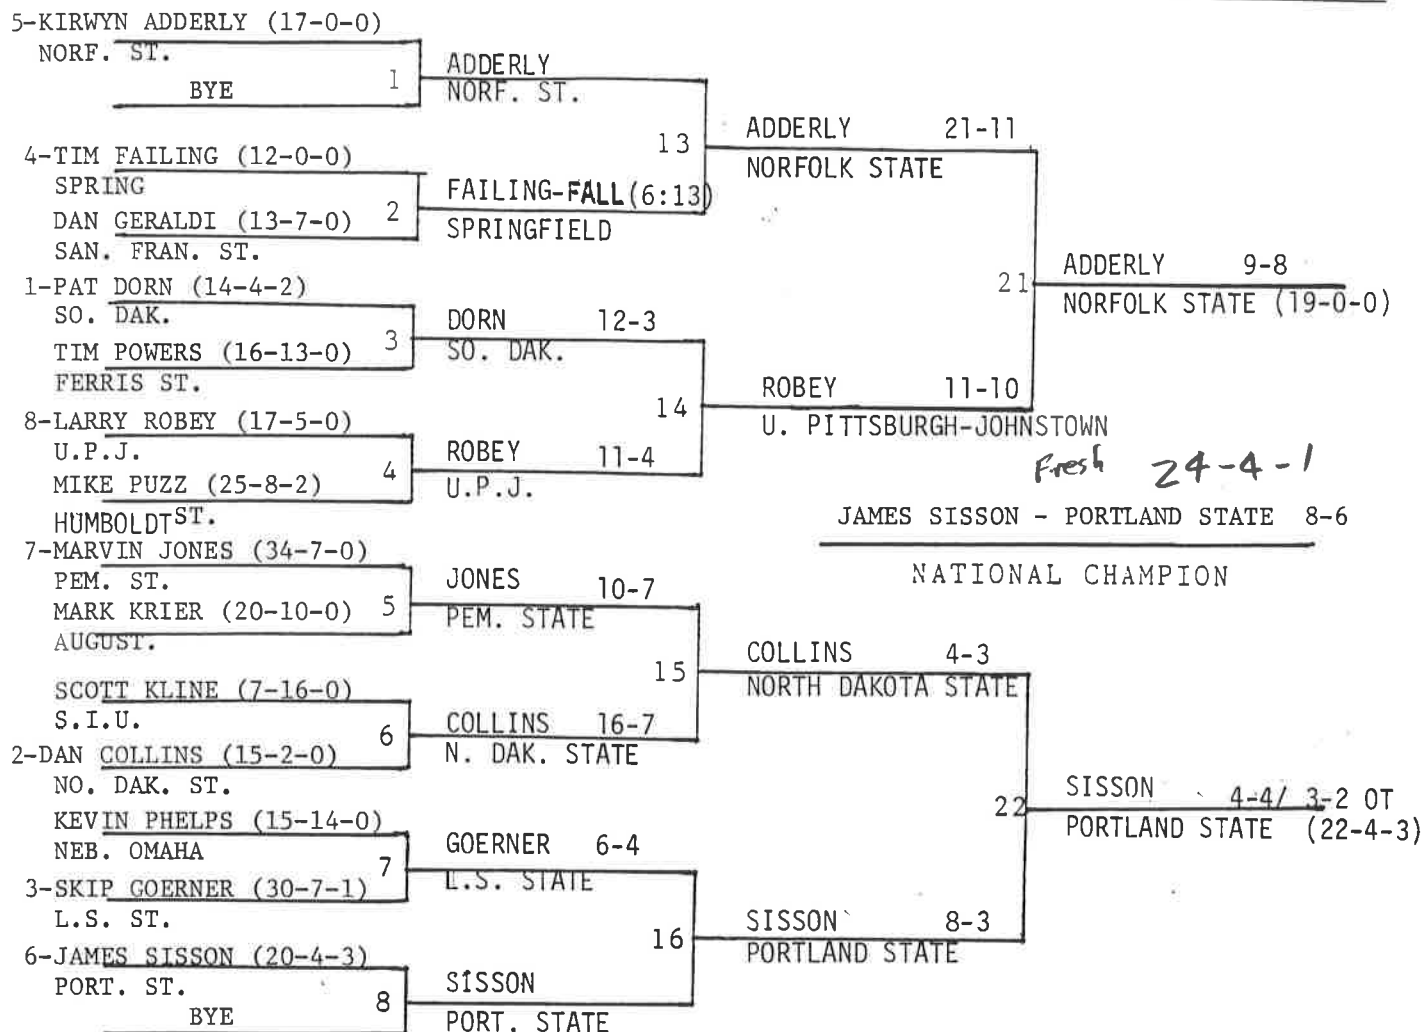

CALIFORNIA UNIVERSITY OF PA.