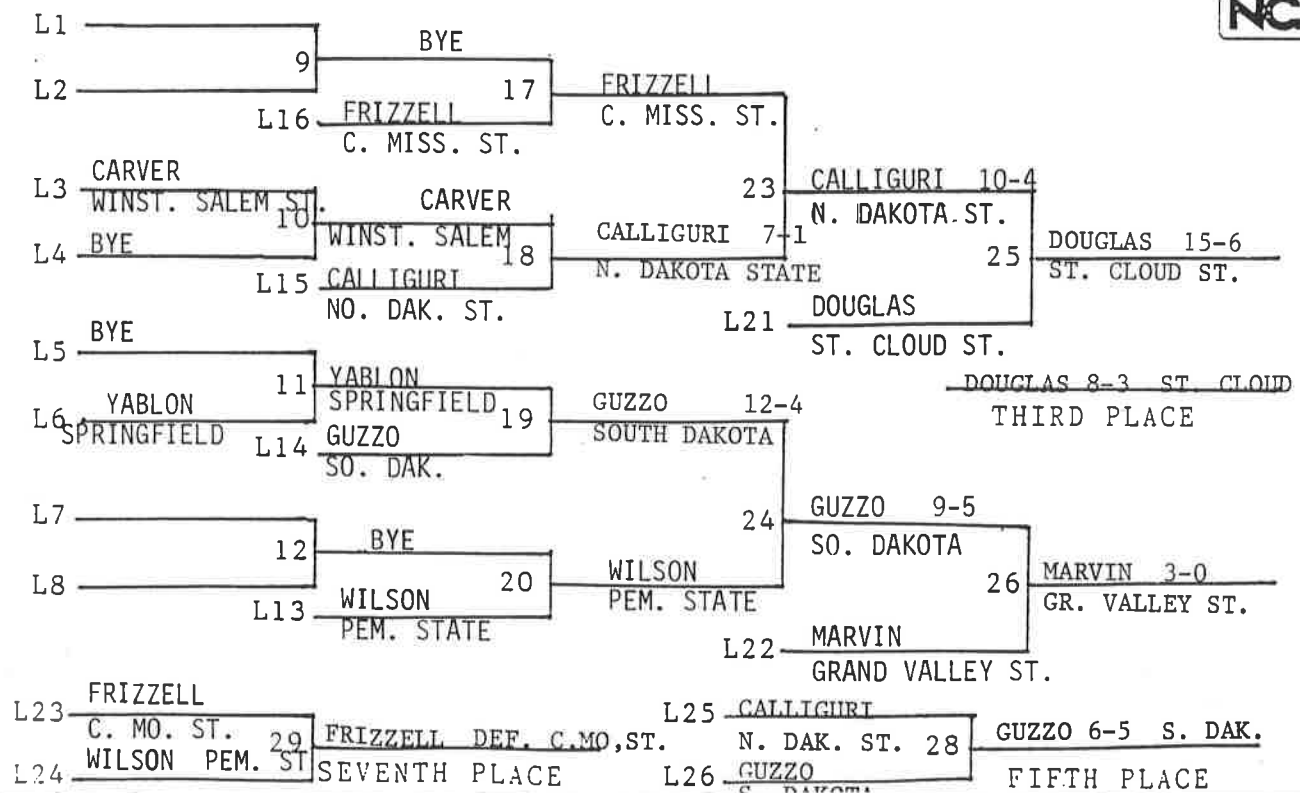

CALIFORNIA UNIVERSITY OF PA.