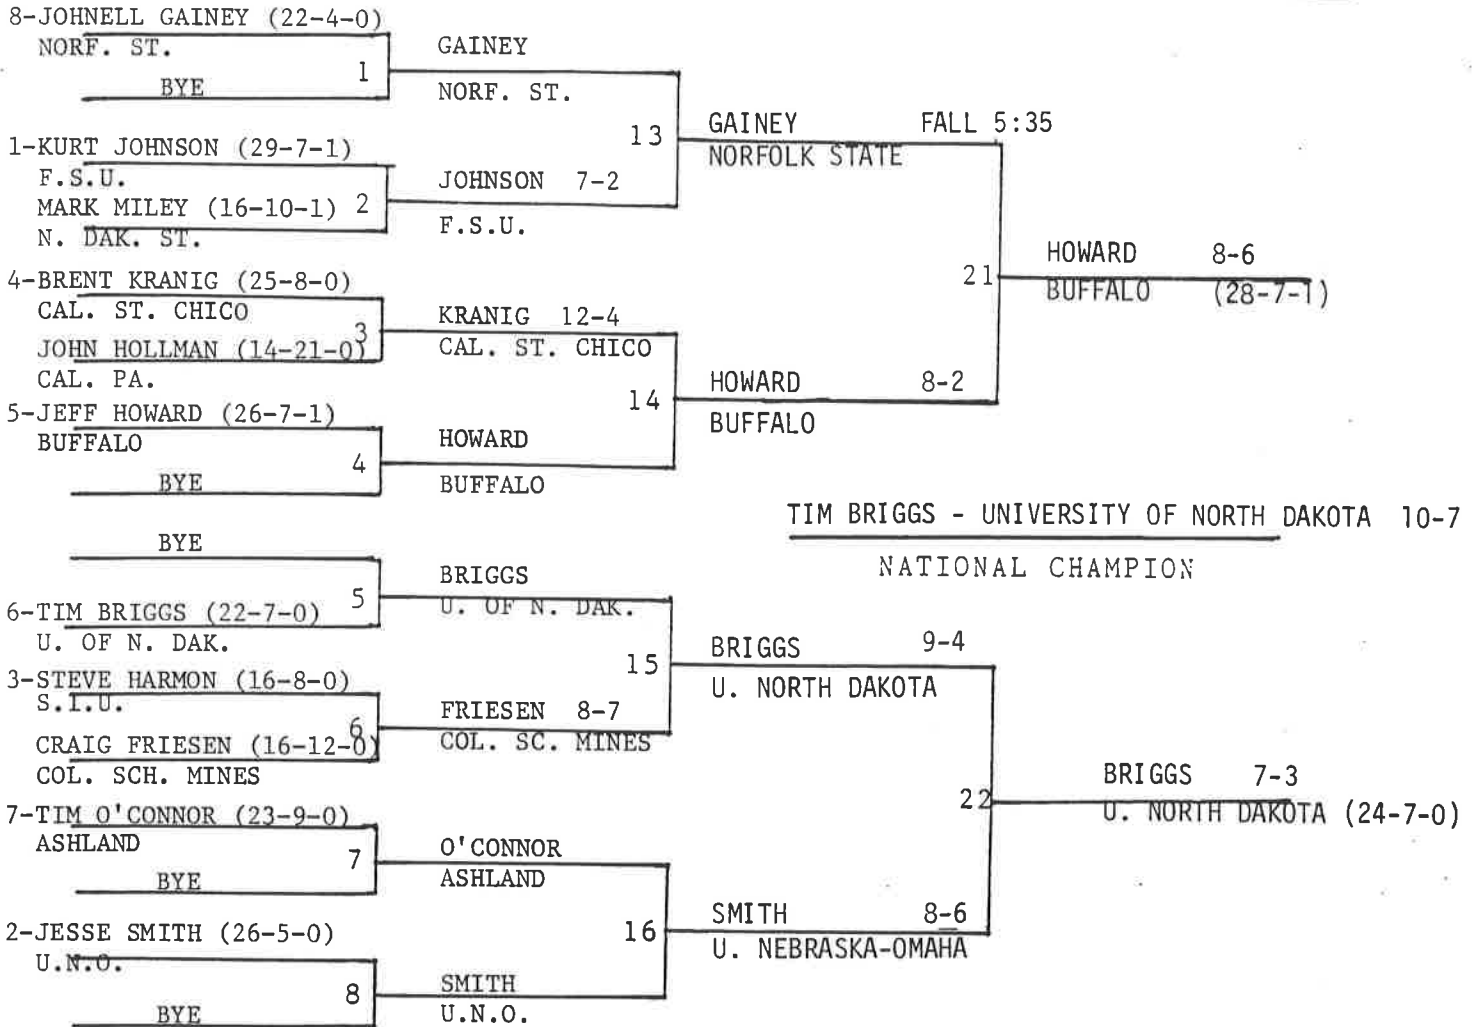

CALIFORNIA UNIVERSITY OF PA.