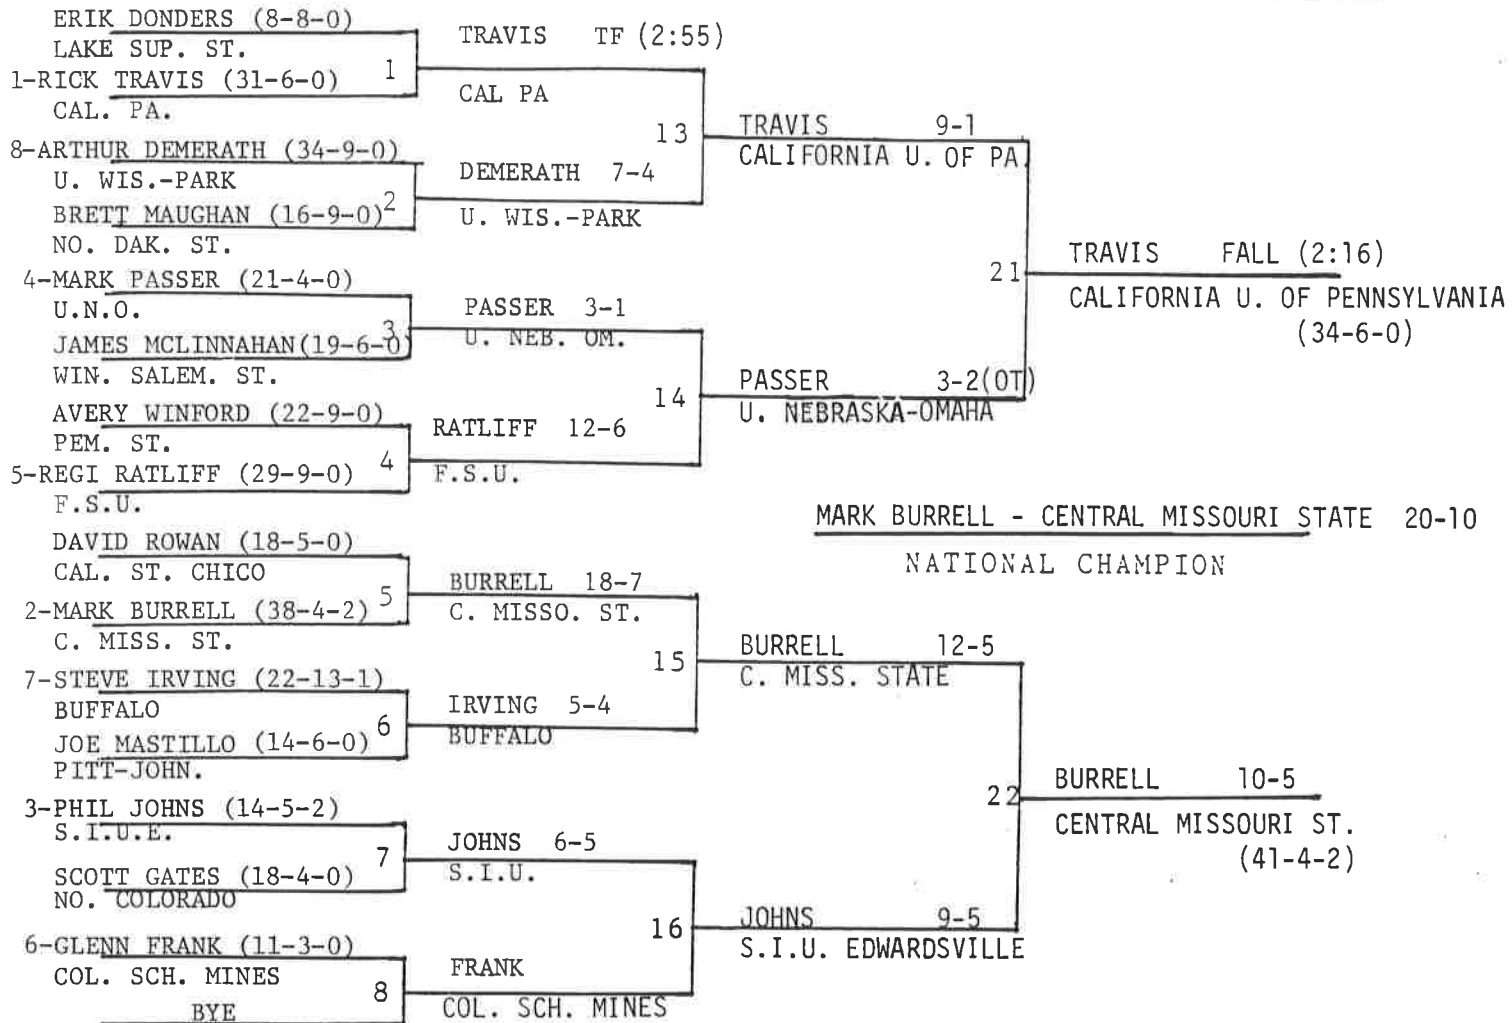

CALIFORNIA UNIVERSITY OF PA.