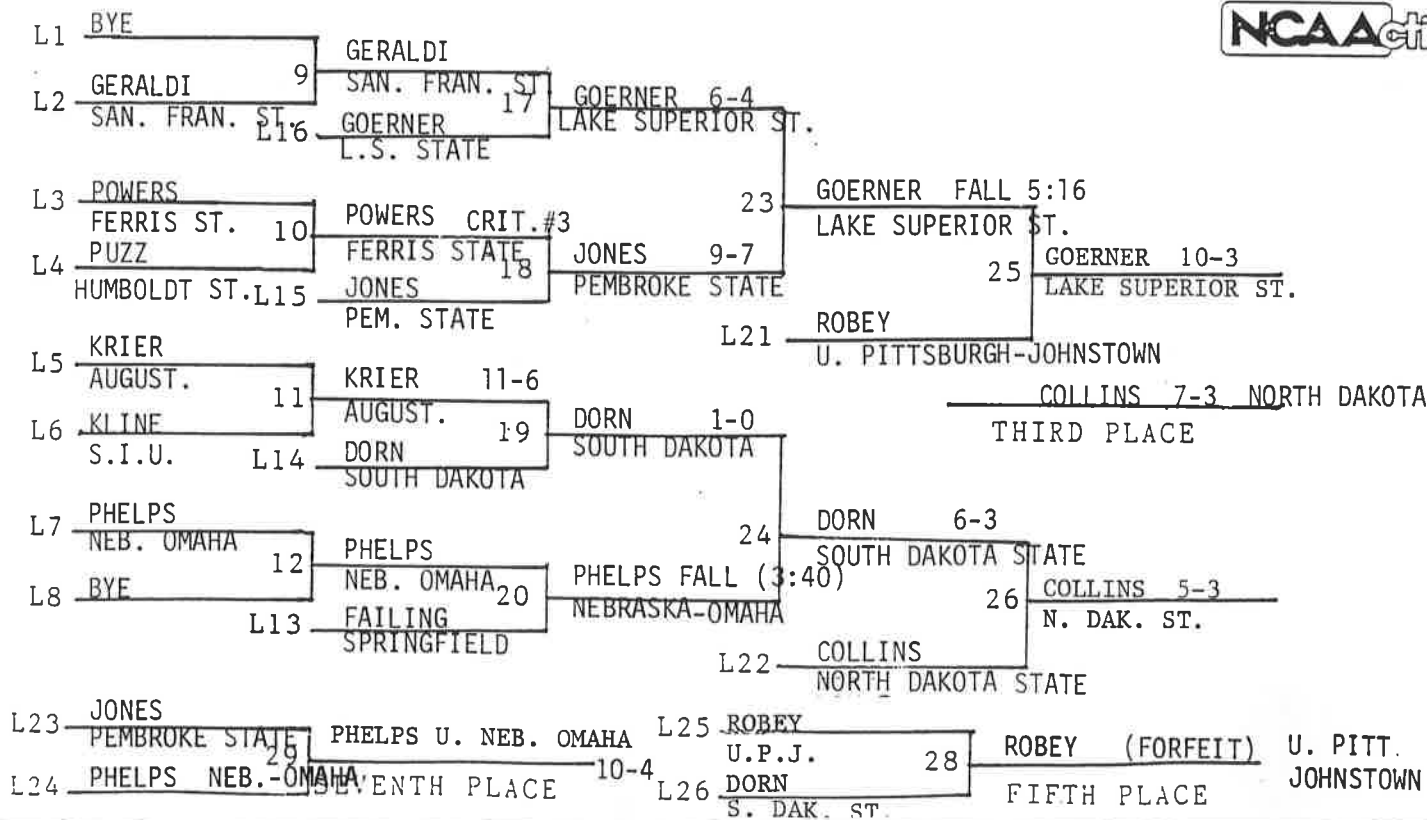

THE NATIONALS

27th Annual
NCAA Division II National
Wrestling Tournament

FINAL RESULTS

Hamer Hall * California University of Pennsylvania * March 4-5, 1989

NCAA DIVISION II NATIONAL TOURNAMENT FINAL TEAM STANDINGS

COACH OF THE YEAR: Marlin Grahn, Portland State University

1989 OUTSTANDING WRESTLER: Dan Russell, Portland State University

MANNY GORRARIAN AWARD (most pins--least time): Dan Russell 4 falls, 6:57
Portland State University

CALIFORNIA UNIVERSITY OF PA.

CALIFORNIA UNIVERSITY OF PA.

CALIFORNIA UNIVERSITY OF PA.

CALIFORNIA UNIVERSITY OF PA.

1989

WEIGHT CLASS 150

EUSTACIO TORRES (10-13-1)
 SAN FRAN. TORRES 4-2
 8-RICH HASENFUS (26-5-1) 1 SAN. FRAN.
 SPRINGFIELD 13
 GARY HOOPES (16-16-0) RUSSELL FALL (:18)
 FERRIS ST. PORT. STATE
 1-DAN RUSSELL (27-4-2) 2
 PORT ST. 21 RUSSELL FALL (2:55)
 TED PROCTOR (23-8-0) 3 MONAHAN 16-6
 LONGWOOD HUMB. STATE
 4-TIM MONAHAN (28-6-1) 3 HUMB. STATE
 HUMB. ST. 14 MONAHAN 10-5
 5-HERMAN MOULTRIE (30-5-0) 4 BLAHA 13-8
 CHEY ST. S.I.U.
 TOM BLAHA (14-7-1) 4 S.I.U.
 S.I.U.
 MARK COSBY (17-10-1) 5 KOUNAL 8-5
 GRAND VALLEY N. DAK. ST.
 6-PAUL KOUNAL (21-8-0) 5 N. DAK. ST.
 N. DAK. ST. 15
 CHAD HAWKS (19-11-1) DAGLEY FALL (2:00)
 PEM. ST. ASHLAND.
 3-BEN DAGLEY (30-6-1) 6
 ASHLAND 22 DAGLEY 11-10
 7-JON LANTZ (22-10-1) 7 LANTZ 12-2
 AUG. AUG. ASHLAND (33-6-1)
 ED GALLEGOS (18-11-0) 7 LANTZ 12-2
 COL. SCH. MINES AUG. 16 LANTZ FALL 6:11
 DANNY BODEN (24-9-1) WINSTON-SALEM ST. AUGUSTANA
 WINSTON-SALEM ST. 8 BODEN 8-4
 2-PERRY FINK (30-2-1) 8 WINSTON-SALEM ST.
 SO. DAK.