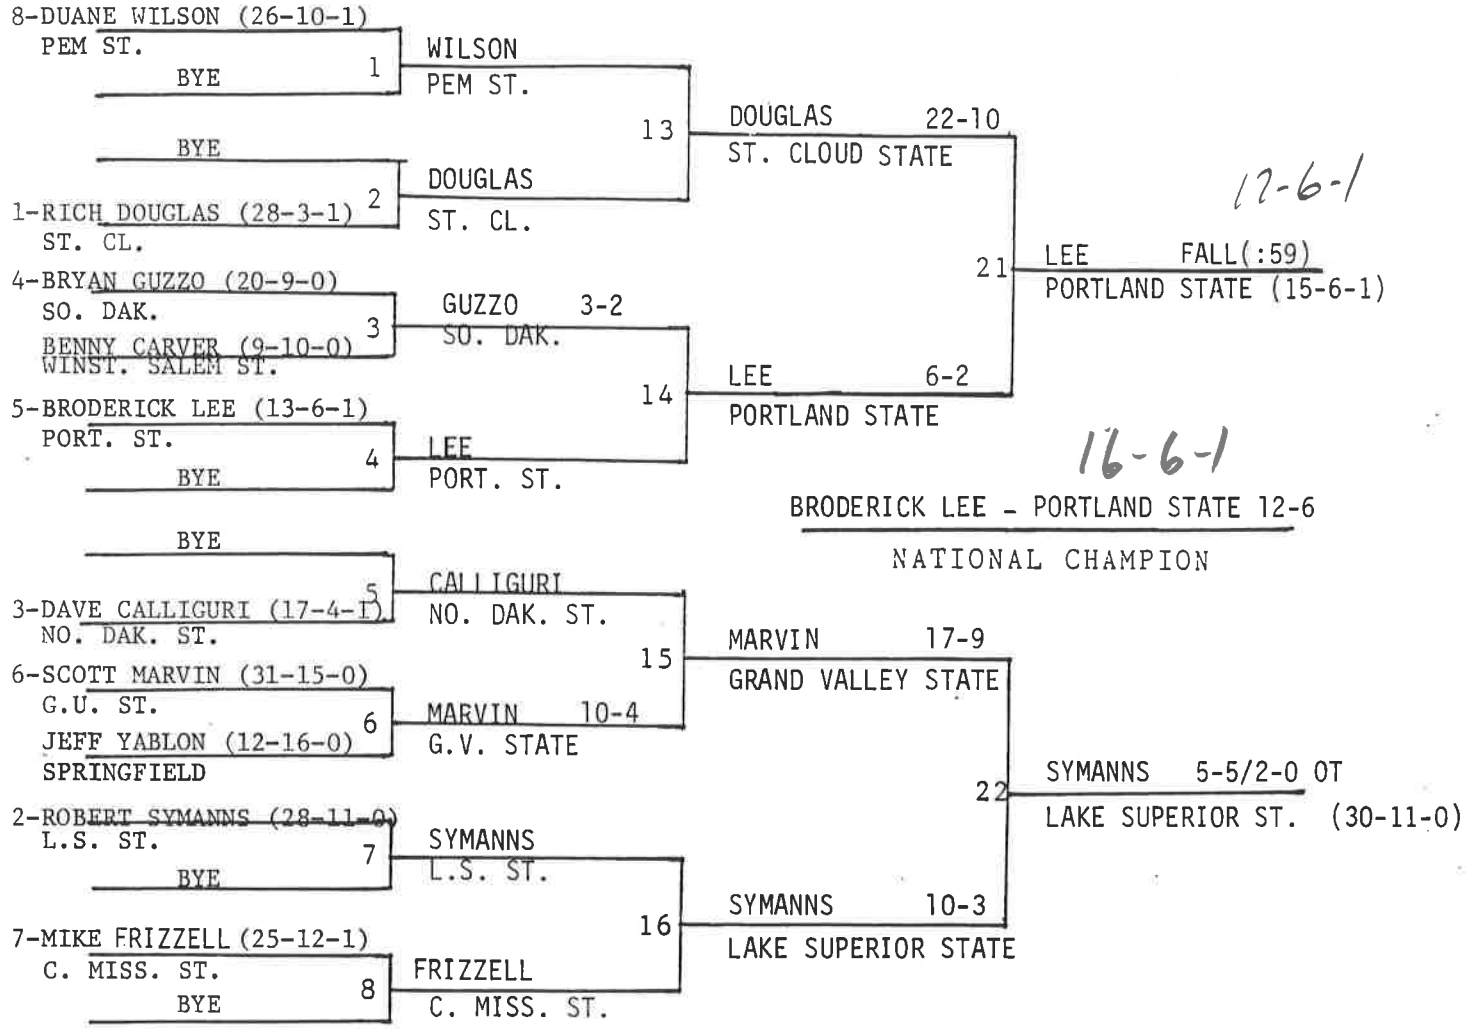

THE NATIONALS

27th Annual
NCAA Division II National
Wrestling Tournament

FINAL RESULTS

Hamer Hall * California University of Pennsylvania * March 4-5, 1989

NCAA DIVISION II NATIONAL TOURNAMENT FINAL TEAM STANDINGS

COACH OF THE YEAR: Marlin Grahn, Portland State University

1989 OUTSTANDING WRESTLER: Dan Russell, Portland State University

MANNY GORRARIAN AWARD (most pins--least time): Dan Russell 4 falls, 6:57
Portland State University