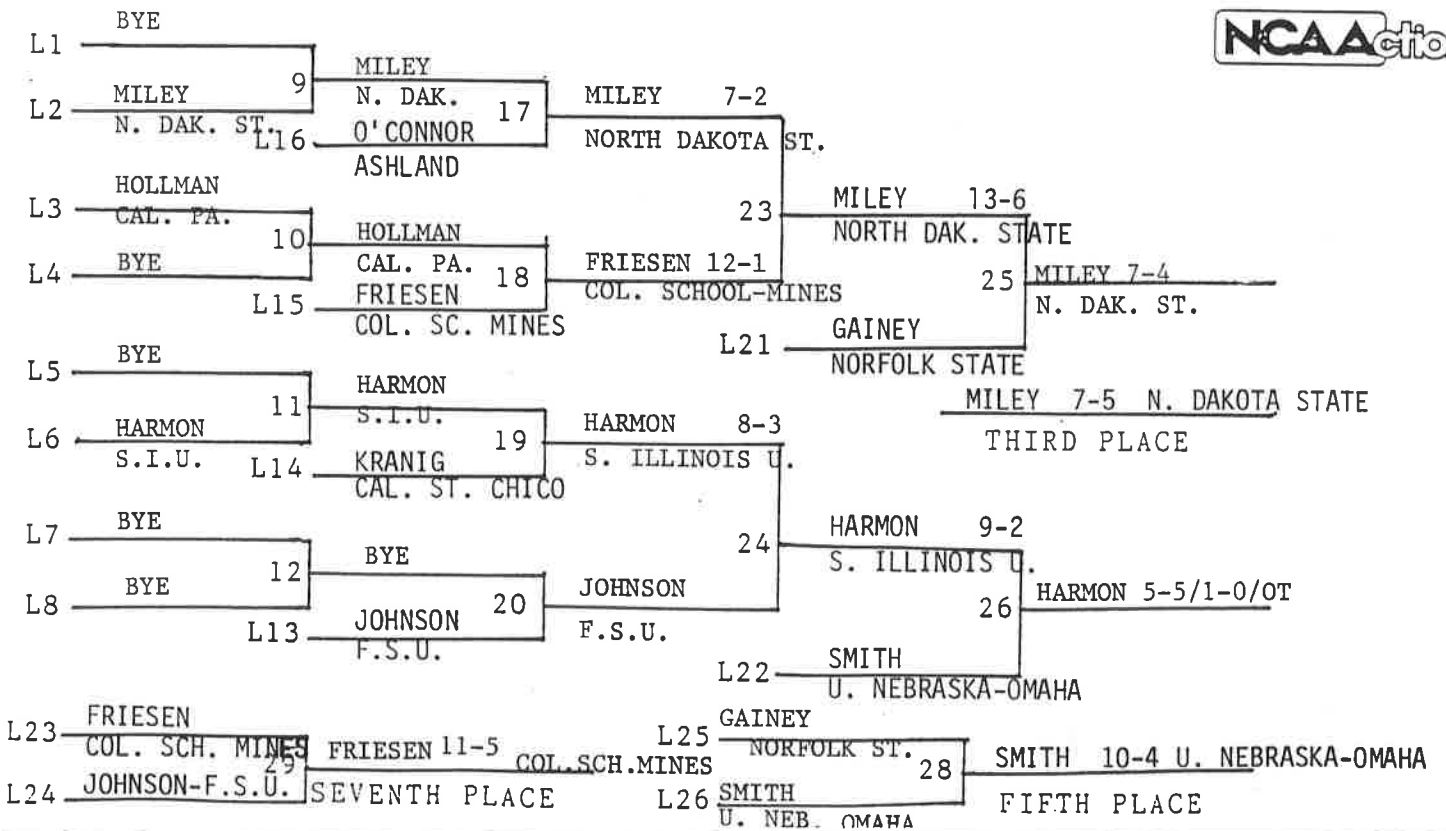

CALIFORNIA UNIVERSITY OF PA.