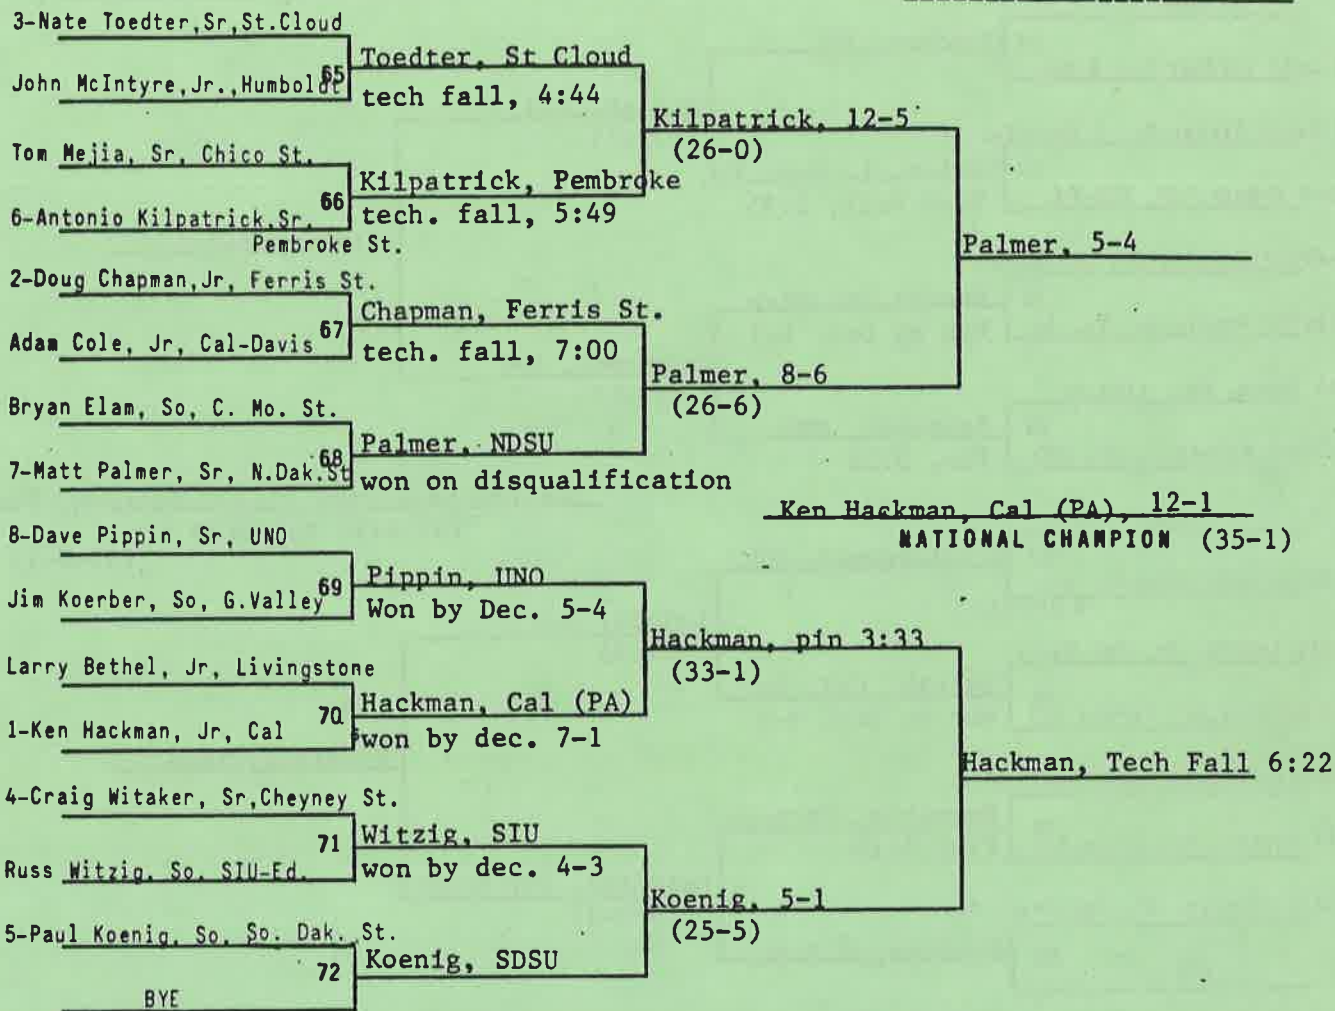

Failed to score: Humboldt State, Longwood, Wisconsin-Parkside.

**OUTSTANDING WRESTLER:** Carlton Haselrig, Pittsburgh-Johnstown

**COACH OF THE YEAR:** Bucky Maughan, North Dakota State

**MOST FALLS, LEAST TIME:** Tim Failing, Springfield, 3 in 8:19

**WEIGHT CLASS 126 POUNDS**

**WEIGHT CLASS 134 POUNDS**

**WEIGHT CLASS 142 POUNDS**

WEIGHT CLASS 150 POUNDS

BYE

WEIGHT CLASS 167 POUNDS

WEIGHT CLASS 177 POUNDS

WEIGHT CLASS 190 POUNDS