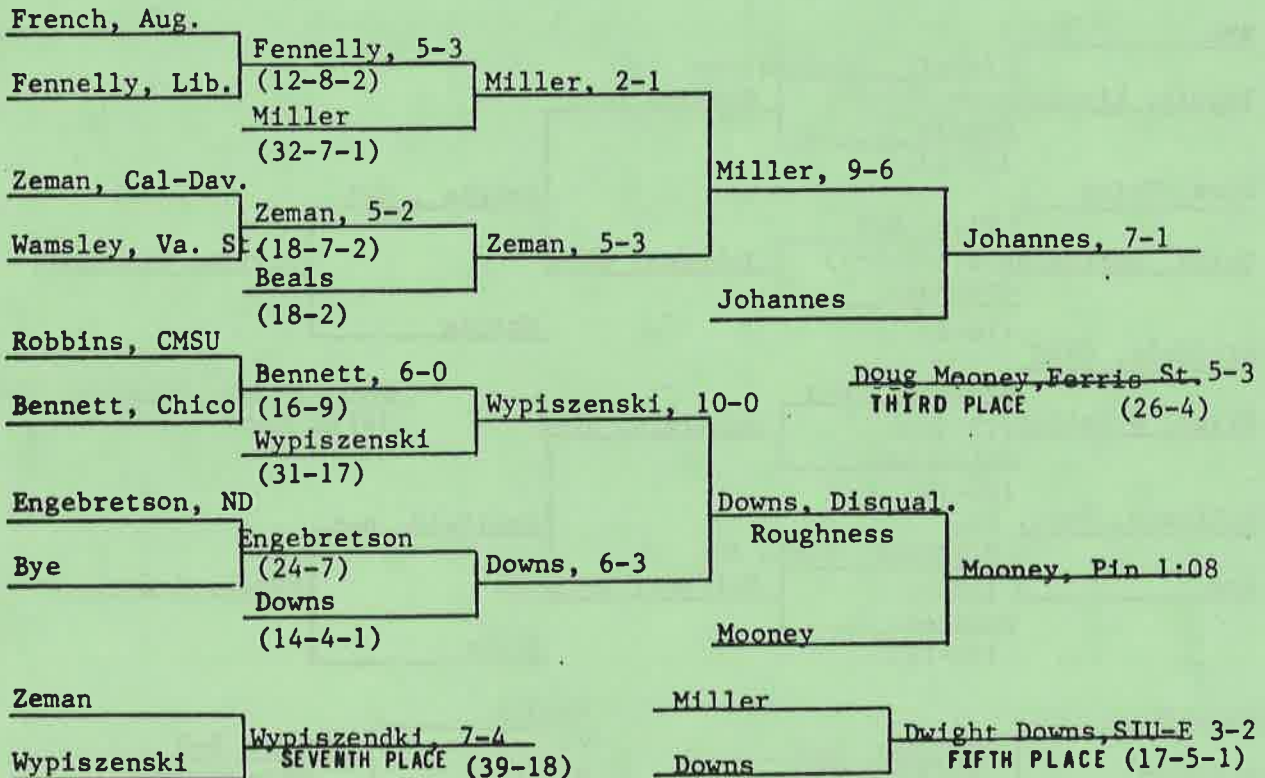

Failed to score: Humboldt State, Longwood, Wisconsin-Parkside.

**OUTSTANDING WRESTLER:** Carlton Haselrig, Pittsburgh-Johnstown

**COACH OF THE YEAR:** Bucky Maughan, North Dakota State

**MOST FALLS, LEAST TIME:** Tim Failing, Springfield, 3 in 8:19

**WEIGHT CLASS 126 POUNDS**

**WEIGHT CLASS 134 POUNDS**

**WEIGHT CLASS 142 POUNDS**

WEIGHT CLASS 150 POUNDS

BYE

WEIGHT CLASS 167 POUNDS

WEIGHT CLASS 177 POUNDS

WEIGHT CLASS 190 POUNDS