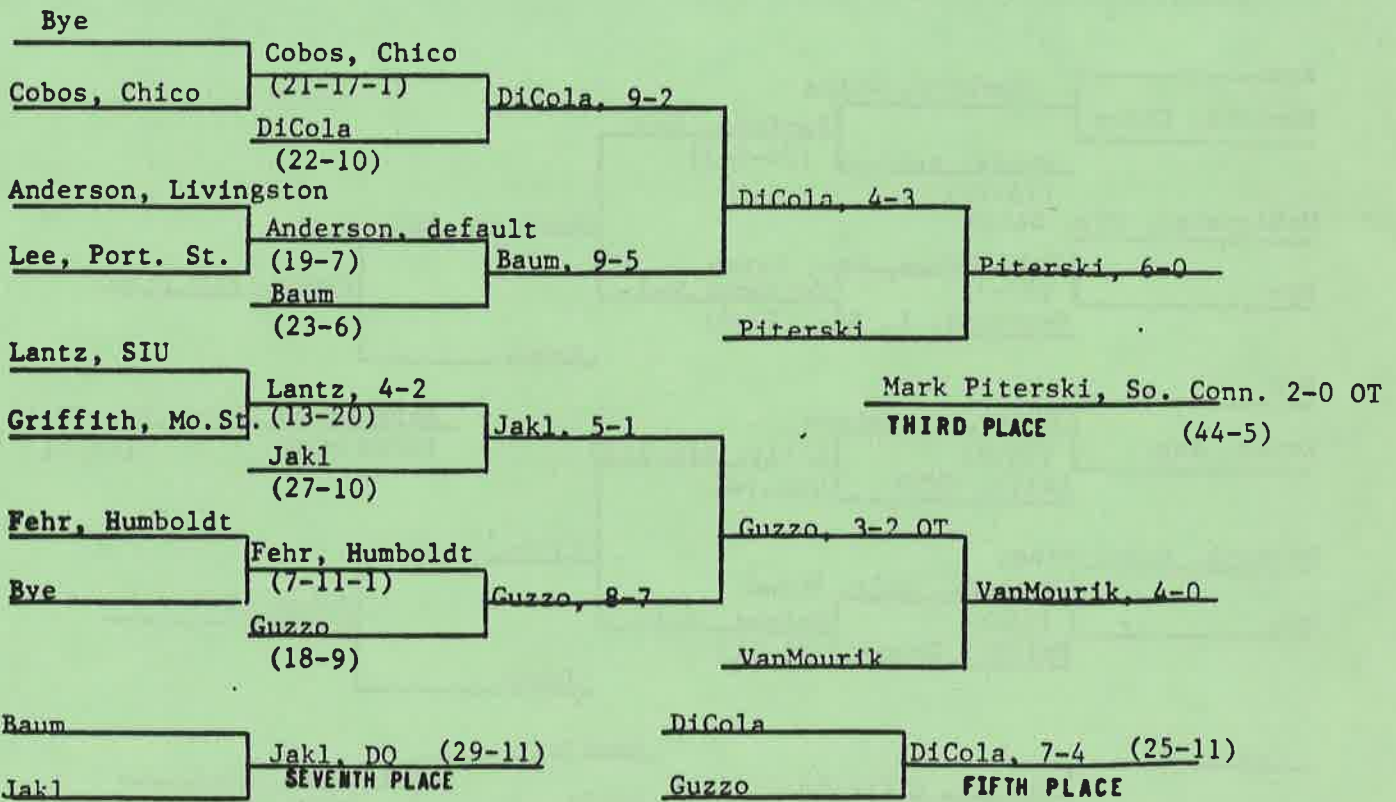

## NCAA DIVISION II STANDINGS

North Dakota State.....	88.00
Nebraska-Omaha.....	81.75
So. Illinois-Edwardsville.....	75.00
Ferris State.....	60.00
North Dakota.....	50.75
South Dakota State.....	41.75
Portland State.....	40.75
Pittsburgh-Johnstown.....	38.75
Liberty .....	35.00
Peabroke State.....	29.25
Southern Connecticut.....	27.50
Springfield.....	26.50
California (PA).....	26.25
Northern Michigan.....	23.50
Grand Valley State.....	23.25
Ashland.....	21.00
Lake Superior State.....	20.50
Cal State-Chico.....	19.00
Colorado Mines.....	17.50
Central Missouri State.....	11.00
California-Davis.....	9.00
Augustana (SD).....	8.75
St. Cloud State.....	6.50
Norfolk State.....	5.50
Gannon.....	3.50
Northern Colorado.....	3.00
Virginia State.....	3.00
San Francisco State.....	2.00
Winston-Salem.....	2.00
Cheyney.....	1.50
Livingstone.....	1.50
Mankato State.....	1.00

Failed to score: Humboldt State, Longwood, Wisconsin-Parkside.

**OUTSTANDING WRESTLER:** Carlton Haselrig, Pittsburgh-Johnstown

**COACH OF THE YEAR:** Bucky Maughan, North Dakota State

**MOST FALLS, LEAST TIME:** Tim Failing, Springfield, 3 in 8:19