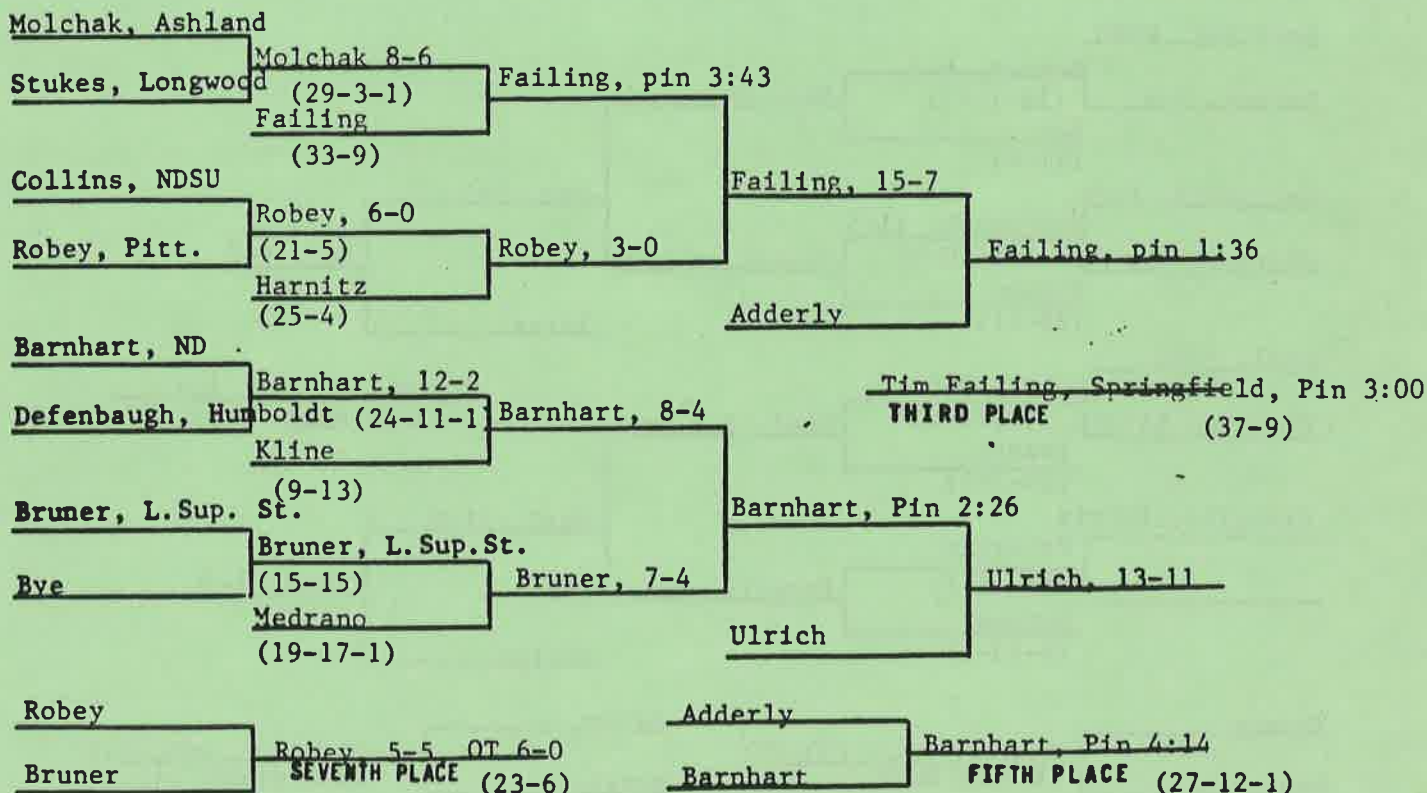

WEIGHT CLASS 134 POUNDS