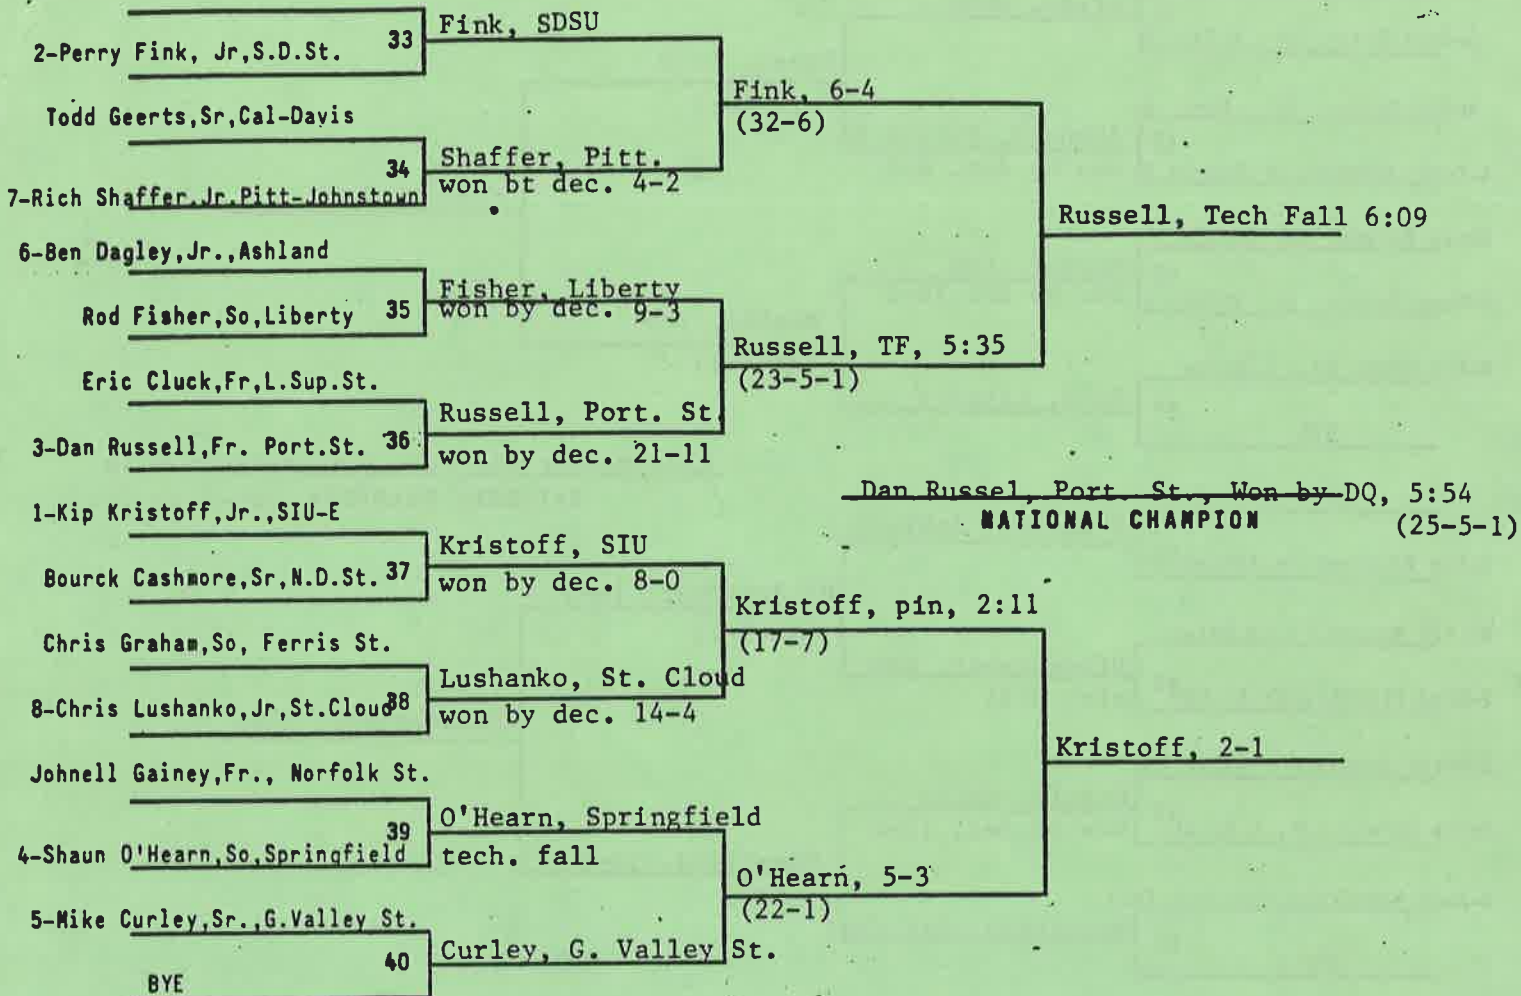

Failed to score: Humboldt State, Longwood, Wisconsin-Parkside.

**OUTSTANDING WRESTLER:** Carlton Haselrig, Pittsburgh-Johnstown

**COACH OF THE YEAR:** Bucky Maughan, North Dakota State

**MOST FALLS, LEAST TIME:** Tim Failing, Springfield, 3 in 8:19

**WEIGHT CLASS 126 POUNDS**

**WEIGHT CLASS 134 POUNDS**

**WEIGHT CLASS 142 POUNDS**

WEIGHT CLASS 150 POUNDS

BYE

WEIGHT CLASS 167 POUNDS

WEIGHT CLASS 177 POUNDS

WEIGHT CLASS 190 POUNDS