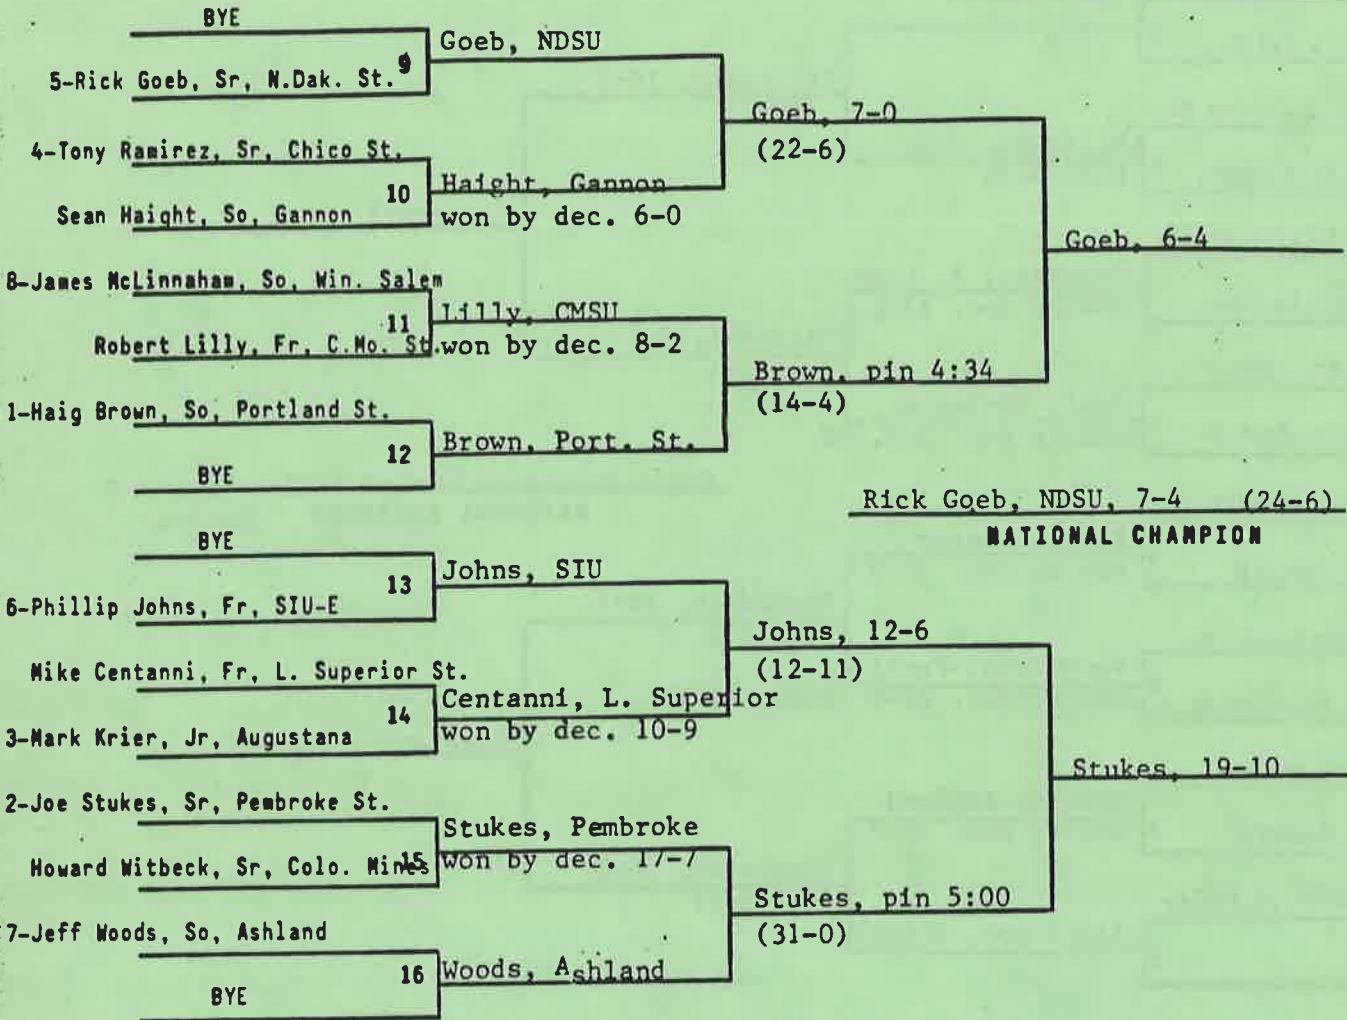

WEIGHT CLASS 126 POUNDS