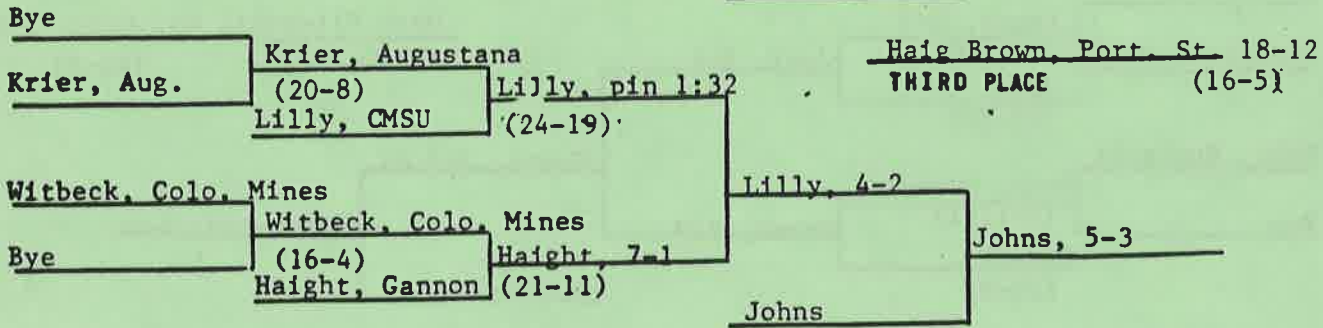

WEIGHT CLASS 126 POUNDS