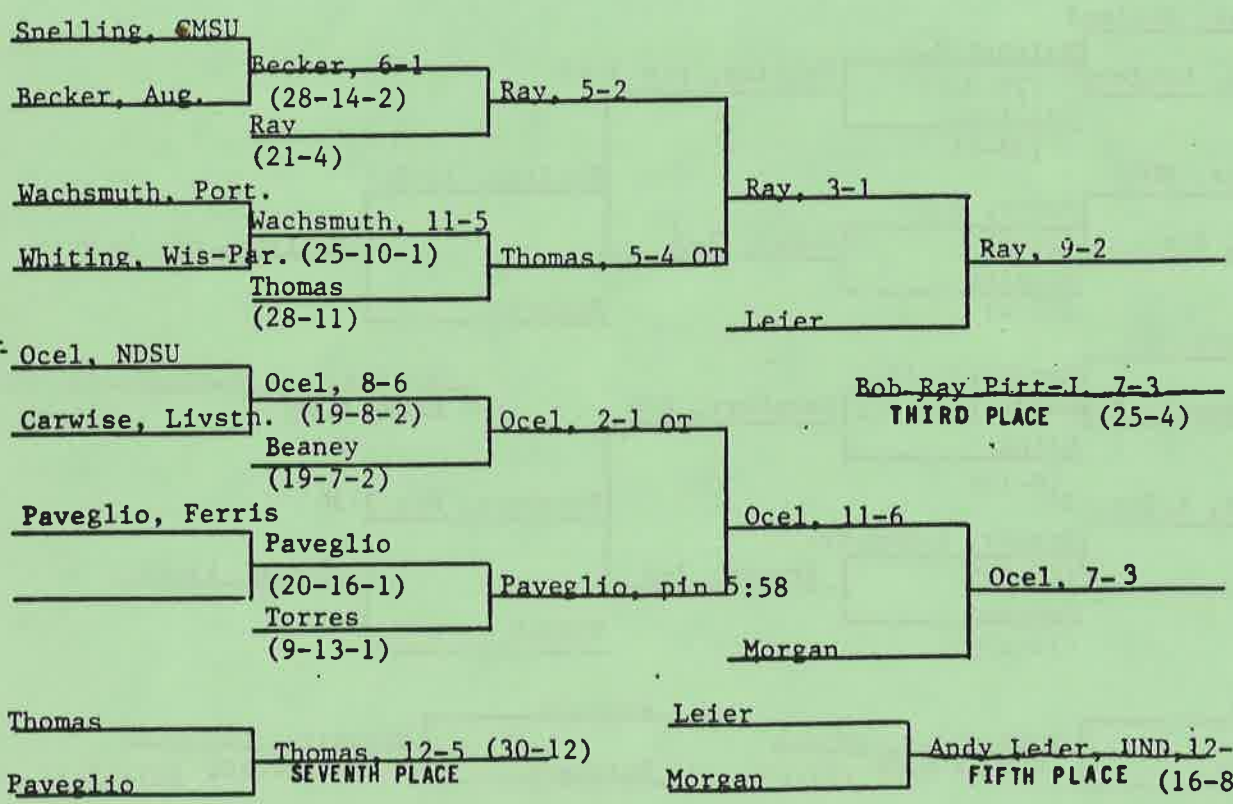

WEIGHT CLASS 142 POUNDS