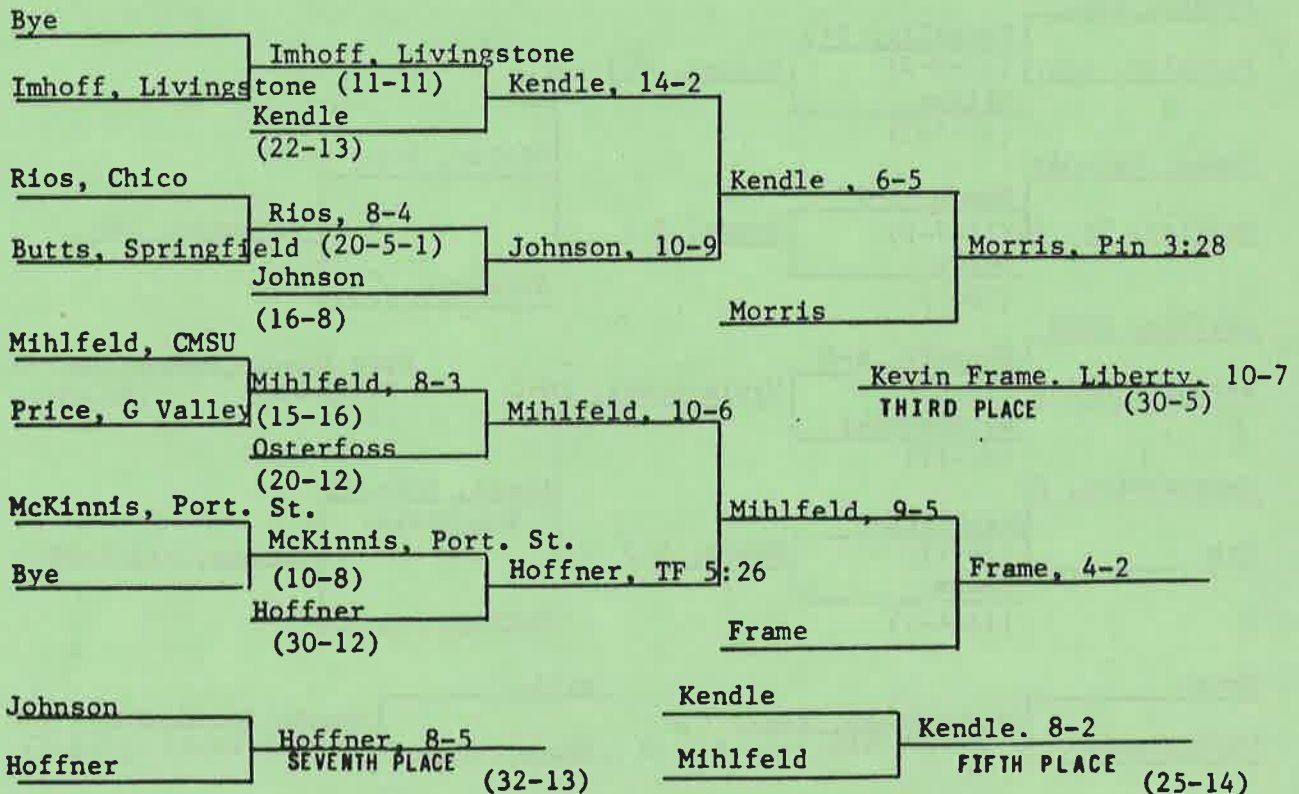

Failed to score: Humboldt State, Longwood, Wisconsin-Parkside.

**OUTSTANDING WRESTLER:** Carlton Haselrig, Pittsburgh-Johnstown

**COACH OF THE YEAR:** Bucky Maughan, North Dakota State

**MOST FALLS, LEAST TIME:** Tim Failing, Springfield, 3 in 8:19

**WEIGHT CLASS 126 POUNDS**

**WEIGHT CLASS 134 POUNDS**

**WEIGHT CLASS 142 POUNDS**

WEIGHT CLASS 150 POUNDS

BYE

WEIGHT CLASS 167 POUNDS

WEIGHT CLASS 177 POUNDS

WEIGHT CLASS 190 POUNDS