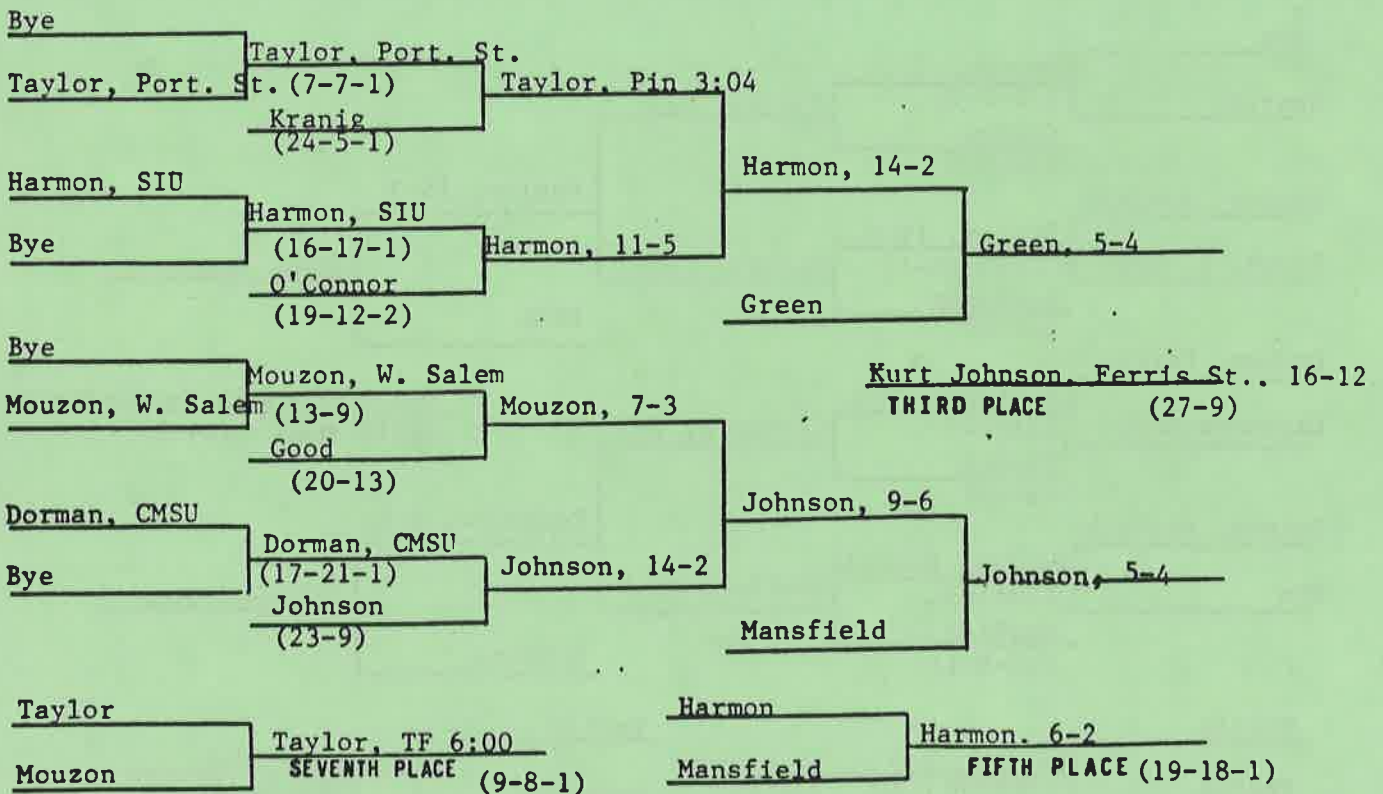

Failed to score: Humboldt State, Longwood, Wisconsin-Parkside.

**OUTSTANDING WRESTLER:** Carlton Haselrig, Pittsburgh-Johnstown

**COACH OF THE YEAR:** Bucky Maughan, North Dakota State

**MOST FALLS, LEAST TIME:** Tim Failing, Springfield, 3 in 8:19

**WEIGHT CLASS 126 POUNDS**

**WEIGHT CLASS 134 POUNDS**

**WEIGHT CLASS 142 POUNDS**

WEIGHT CLASS 150 POUNDS

BYE

WEIGHT CLASS 167 POUNDS

WEIGHT CLASS 177 POUNDS

WEIGHT CLASS 190 POUNDS