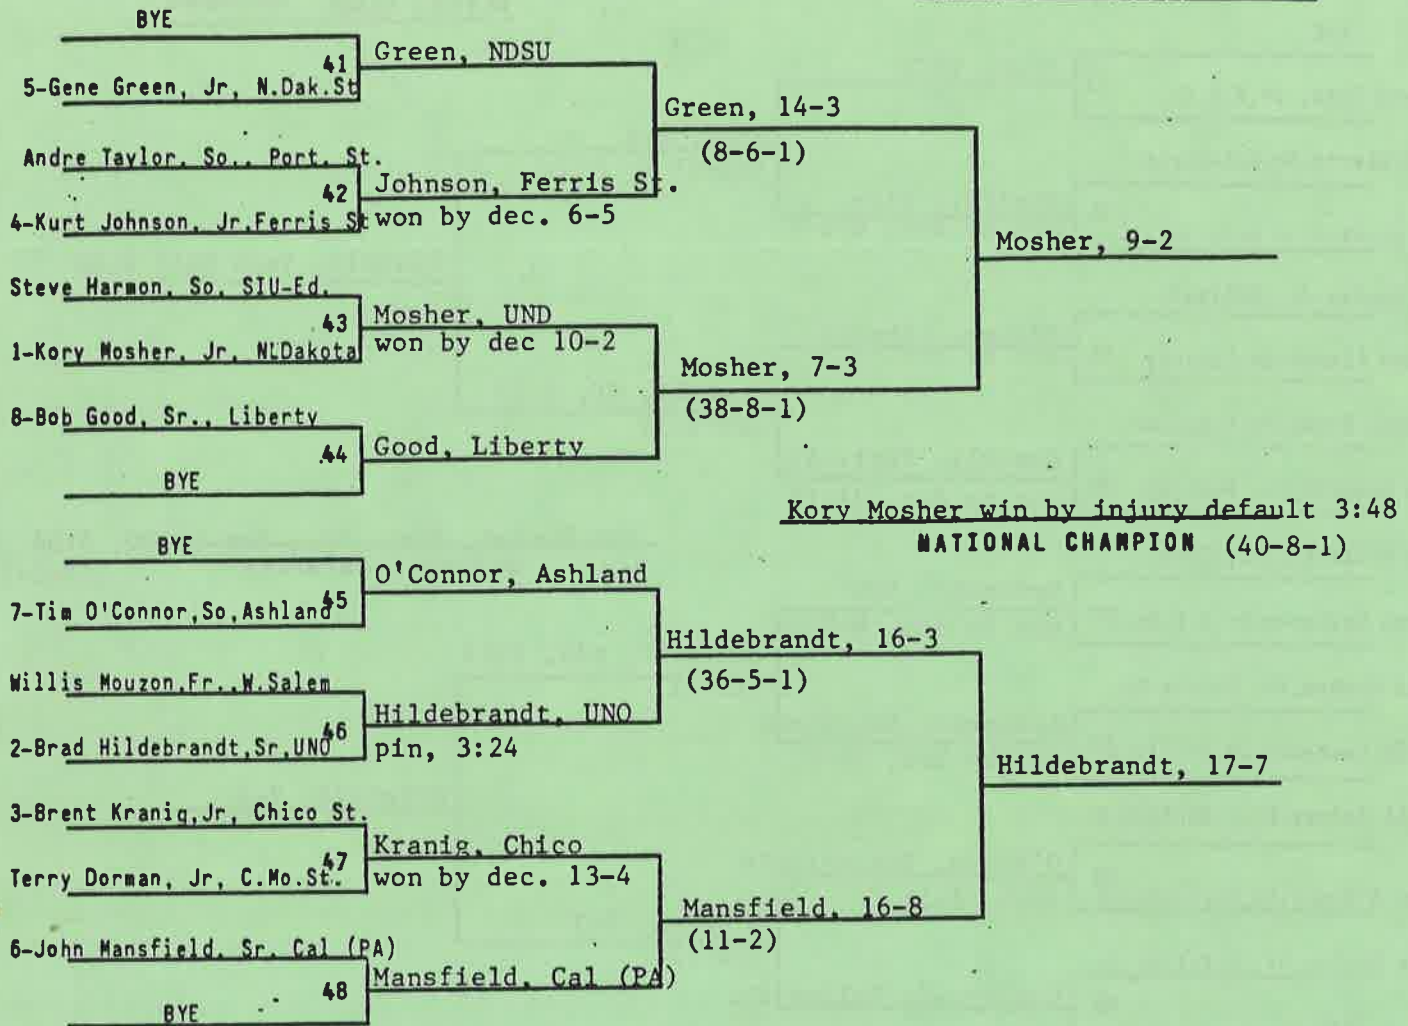

Failed to score: Humboldt State, Longwood, Wisconsin-Parkside.

**OUTSTANDING WRESTLER:** Carlton Haselrig, Pittsburgh-Johnstown

**COACH OF THE YEAR:** Bucky Maughan, North Dakota State

**MOST FALLS, LEAST TIME:** Tim Failing, Springfield, 3 in 8:19

**WEIGHT CLASS 126 POUNDS**

**WEIGHT CLASS 134 POUNDS**

**WEIGHT CLASS 142 POUNDS**

WEIGHT CLASS 150 POUNDS

BYE

WEIGHT CLASS 167 POUNDS

WEIGHT CLASS 177 POUNDS

WEIGHT CLASS 190 POUNDS