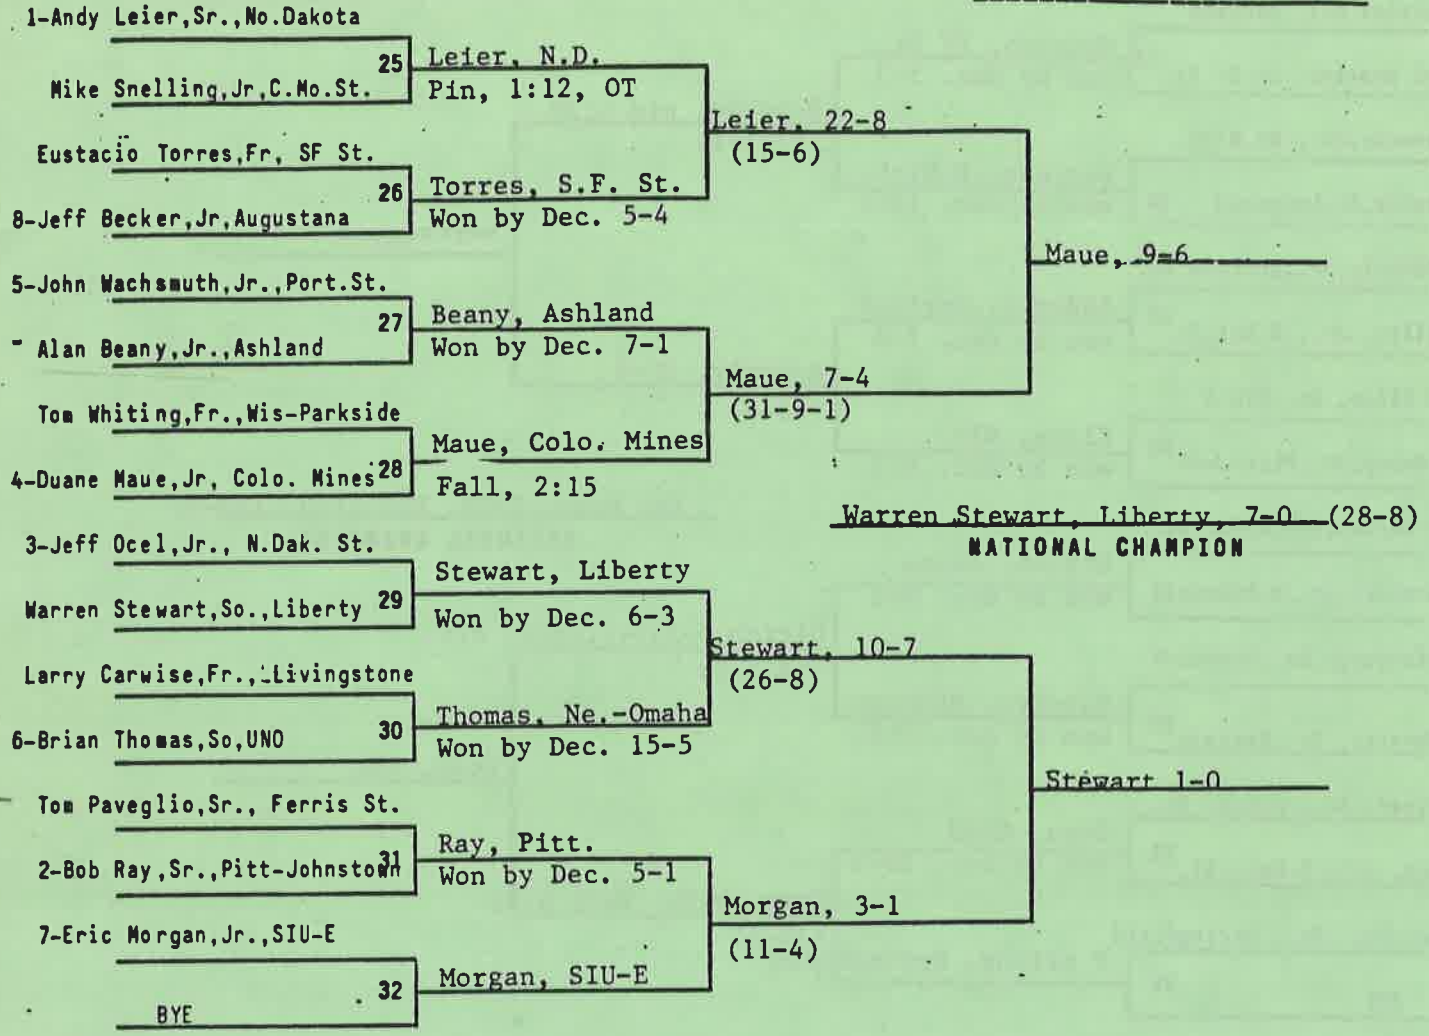

WEIGHT CLASS 142 POUNDS