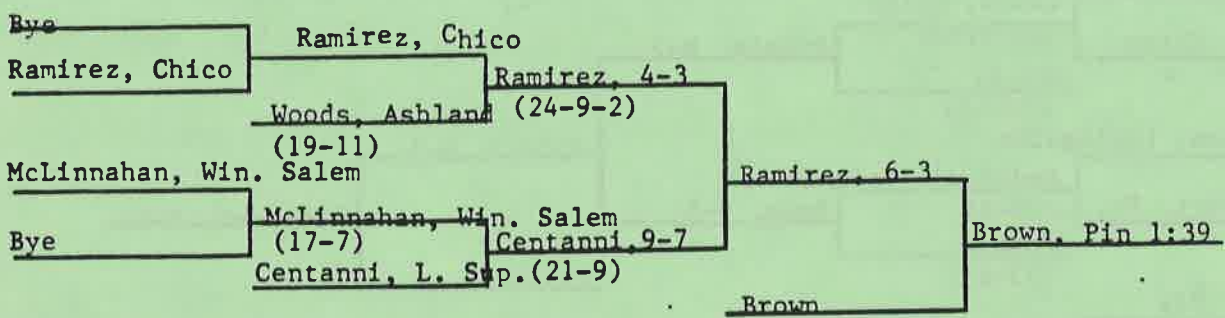

WEIGHT CLASS 126 POUNDS