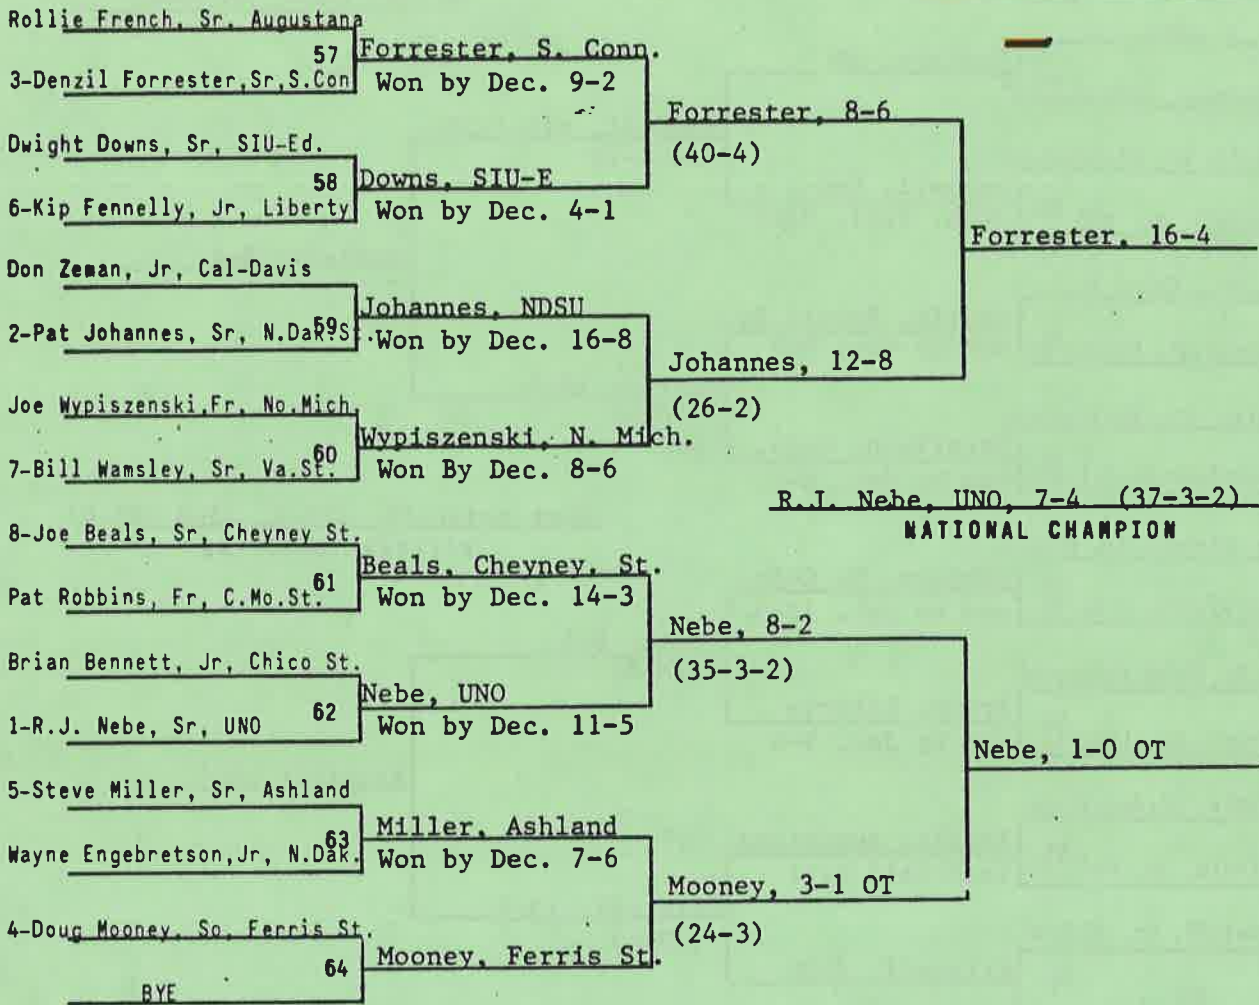

Failed to score: Humboldt State, Longwood, Wisconsin-Parkside.

**OUTSTANDING WRESTLER:** Carlton Haselrig, Pittsburgh-Johnstown

**COACH OF THE YEAR:** Bucky Maughan, North Dakota State

**MOST FALLS, LEAST TIME:** Tim Failing, Springfield, 3 in 8:19

**WEIGHT CLASS 126 POUNDS**

**WEIGHT CLASS 134 POUNDS**

**WEIGHT CLASS 142 POUNDS**

WEIGHT CLASS 150 POUNDS

BYE

WEIGHT CLASS 167 POUNDS

WEIGHT CLASS 177 POUNDS

WEIGHT CLASS 190 POUNDS