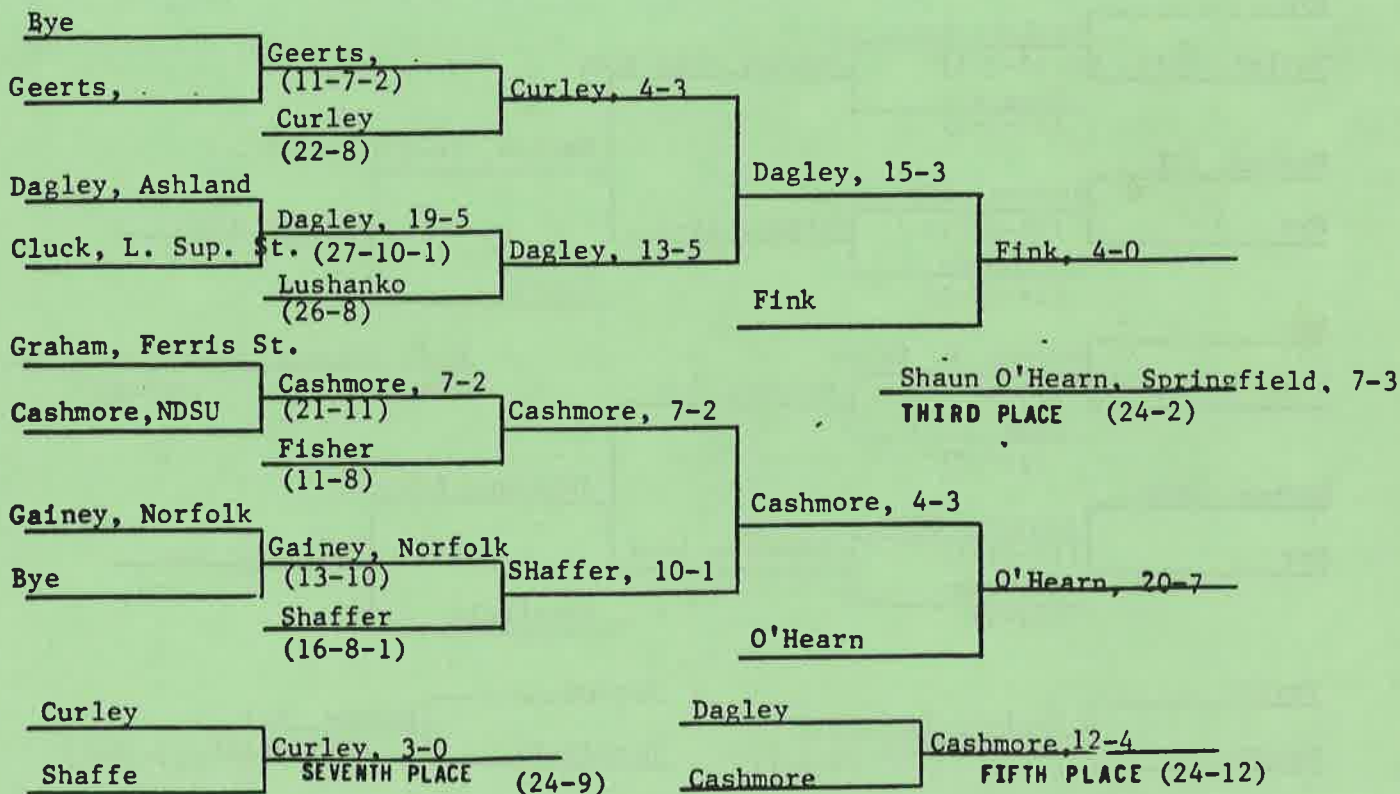

Failed to score: Humboldt State, Longwood, Wisconsin-Parkside.

**OUTSTANDING WRESTLER:** Carlton Haselrig, Pittsburgh-Johnstown

**COACH OF THE YEAR:** Bucky Maughan, North Dakota State

**MOST FALLS, LEAST TIME:** Tim Failing, Springfield, 3 in 8:19

**WEIGHT CLASS 126 POUNDS**

**WEIGHT CLASS 134 POUNDS**

**WEIGHT CLASS 142 POUNDS**

WEIGHT CLASS 150 POUNDS

BYE

WEIGHT CLASS 167 POUNDS

WEIGHT CLASS 177 POUNDS

WEIGHT CLASS 190 POUNDS