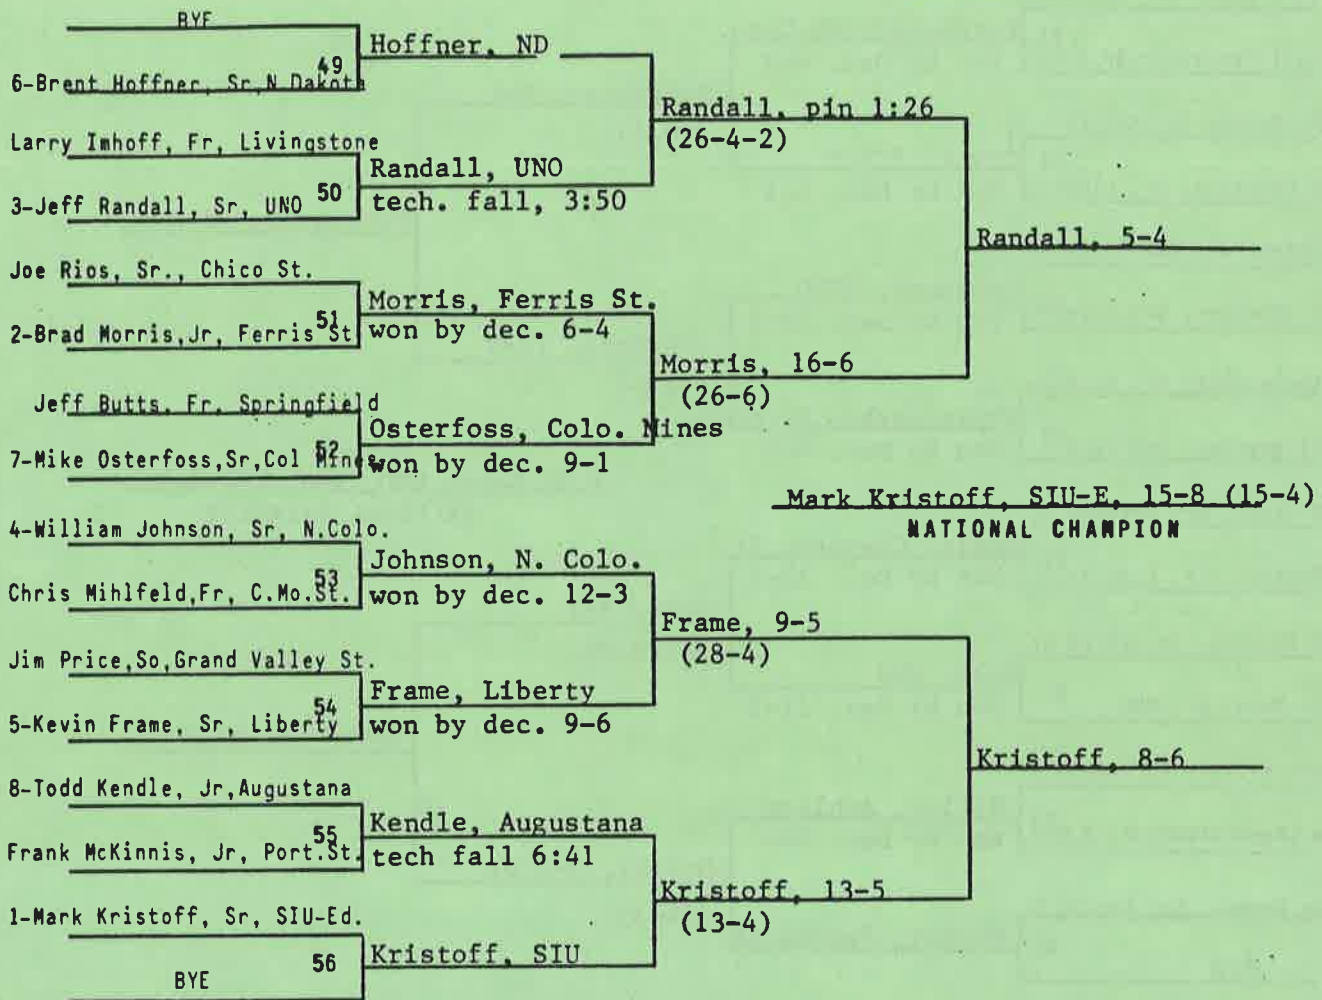

Failed to score: Humboldt State, Longwood, Wisconsin-Parkside.

**OUTSTANDING WRESTLER:** Carlton Haselrig, Pittsburgh-Johnstown

**COACH OF THE YEAR:** Bucky Maughan, North Dakota State

**MOST FALLS, LEAST TIME:** Tim Failing, Springfield, 3 in 8:19

**WEIGHT CLASS 126 POUNDS**

**WEIGHT CLASS 134 POUNDS**

**WEIGHT CLASS 142 POUNDS**

WEIGHT CLASS 150 POUNDS

BYE

WEIGHT CLASS 167 POUNDS

WEIGHT CLASS 177 POUNDS

WEIGHT CLASS 190 POUNDS