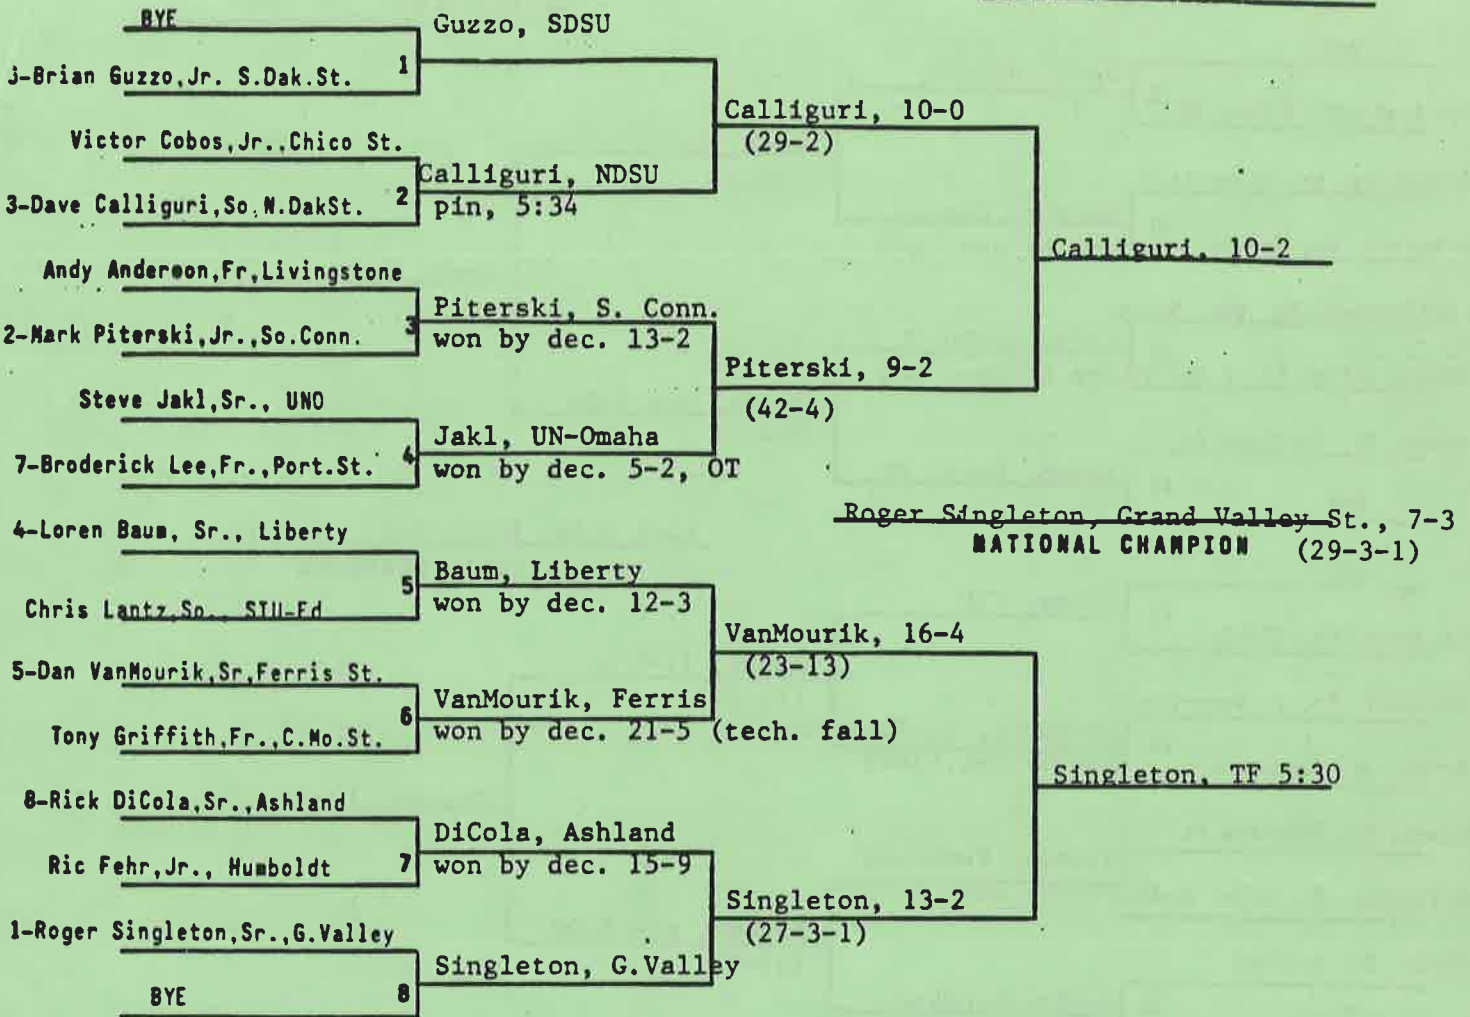

Failed to score: Humboldt State, Longwood, Wisconsin-Parkside.

**OUTSTANDING WRESTLER:** Carlton Haselrig, Pittsburgh-Johnstown

**COACH OF THE YEAR:** Bucky Maughan, North Dakota State

**MOST FALLS, LEAST TIME:** Tim Failing, Springfield, 3 in 8:19