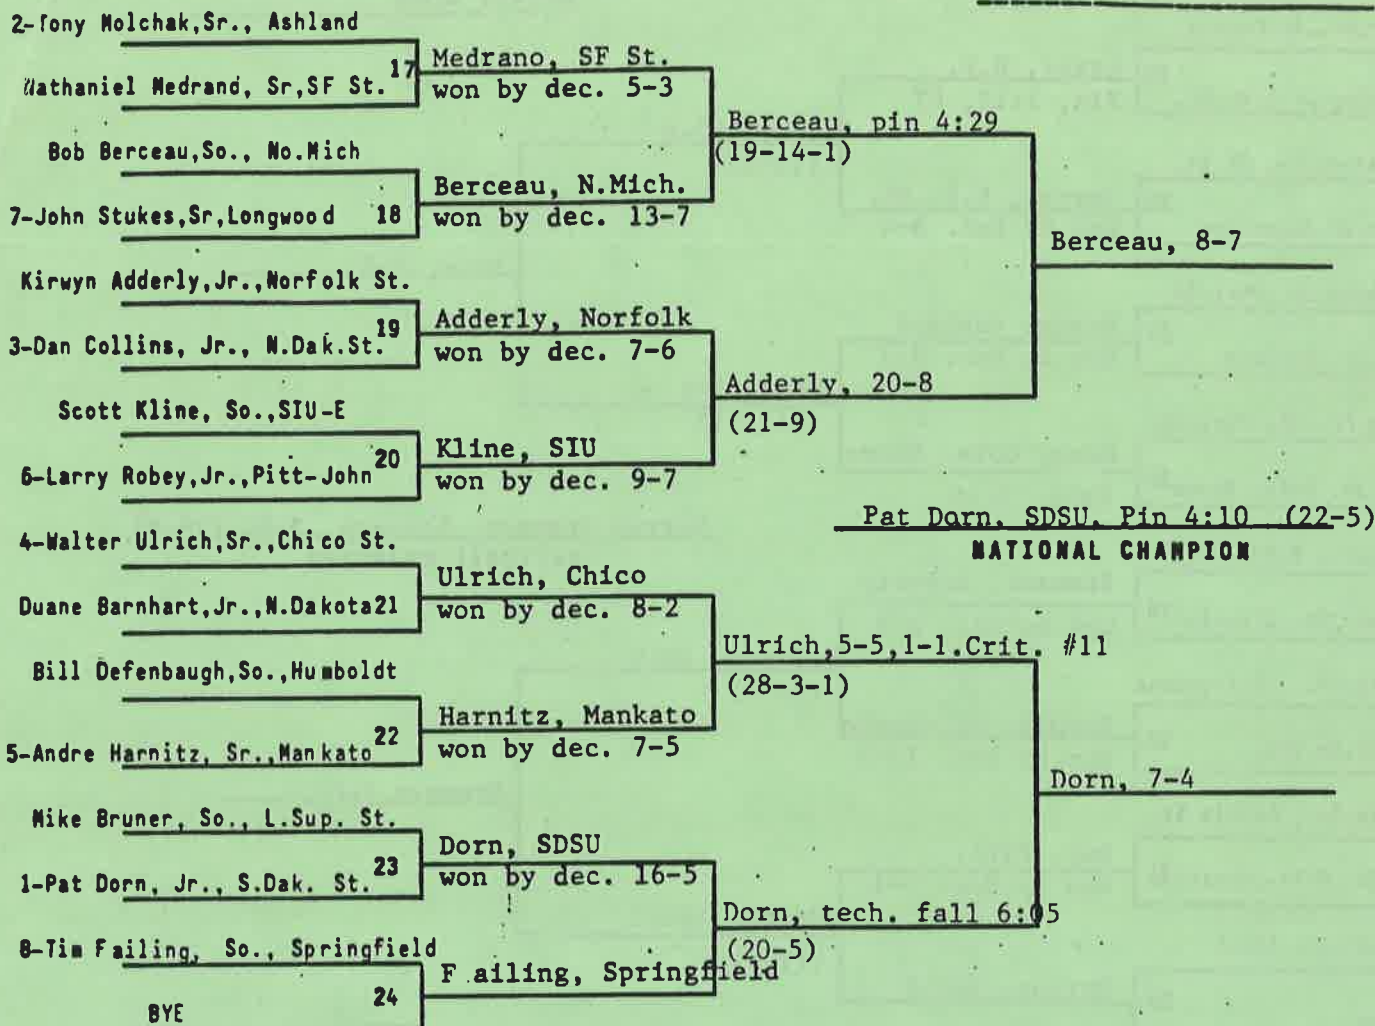

WEIGHT CLASS 134 POUNDS