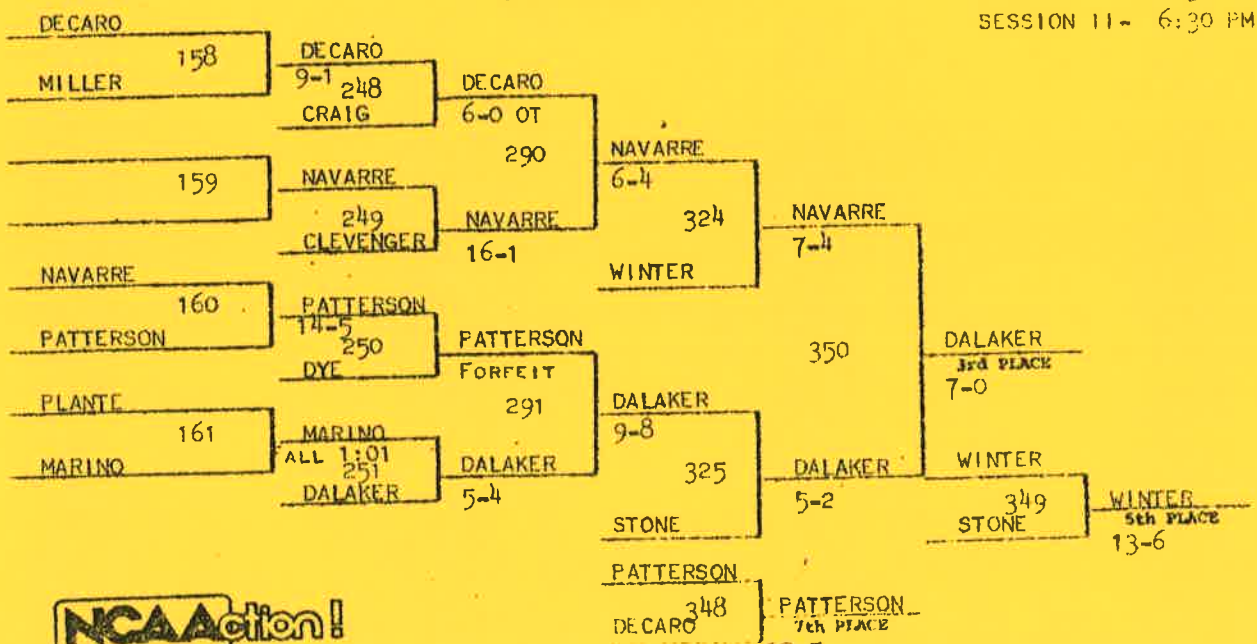

1982 NCAA II NATIONAL WRESTLING TOURNAMENT

SATURDAY/SUNDAY, FEBRUARY 27-28, 1982

UNIVERSITY OF WISCONSIN-PARKSIDE

KENOSHA, WISCONSIN

BRACKET SHEETS

NCAAAction!

NCAAAction!

CONSOLATION

SATURDAY - 2/27  
SESSION I - 12 NOON  
SESSION II - 7:00 PM

SUNDAY - 2/28  
SESSION I - 12:30 PM  
SESSION II - 6:30 PM

1982 NCAA II NATIONAL WRESTLING CHAMPIONSHIPS  
UNIVERSITY OF WISCONSIN-PARKSIDE

WEIGHT 134

GARCIA  
10-4

SATURDAY - 2/27  
SESSION I - 12 NOON  
SESSION II - 7:00 PM  
  
SUNDAY - 2/28  
SESSION I - 12:30 PM  
SESSION II - 6:30 PM

CONSOLATION

1982 NCAA II NATIONAL WRESTLING CHAMPIONSHIPS  
UNIVERSITY OF WISCONSIN-PARKSIDE