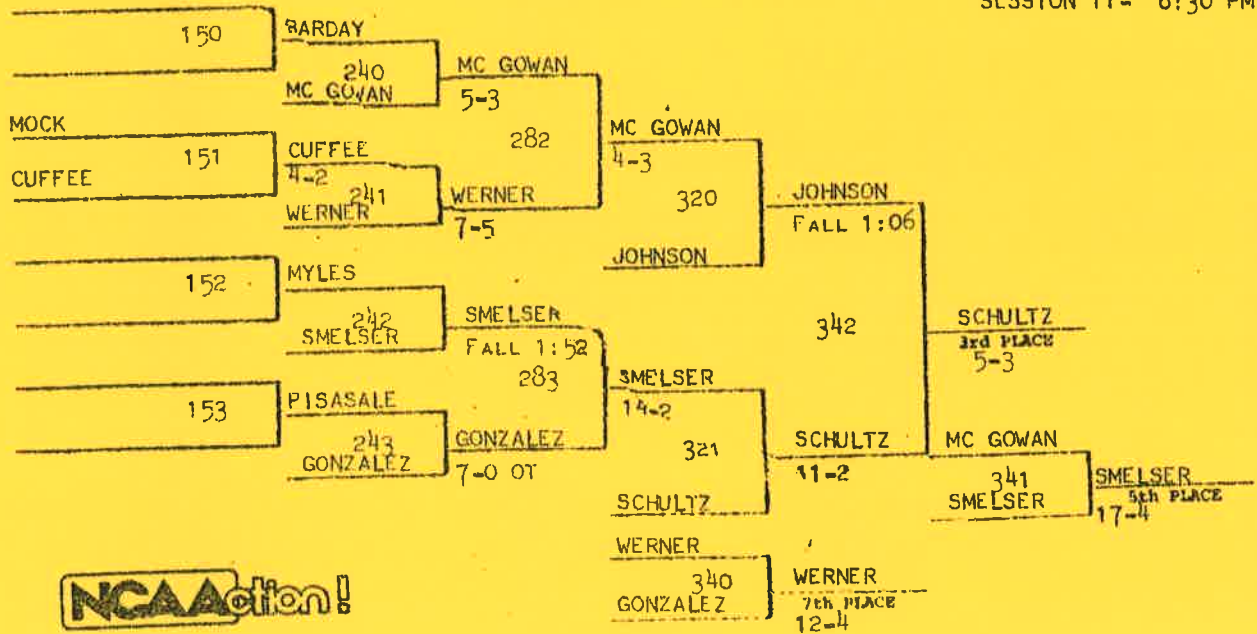

1982 NCAA II NATIONAL WRESTLING TOURNAMENT

SATURDAY/SUNDAY, FEBRUARY 27-28, 1982

UNIVERSITY OF WISCONSIN-PARKSIDE

KENOSHA, WISCONSIN

BRACKET SHEETS

NCAAAction!

NCAAAction!

# FINAL RESULTS

\$1.00

4 TIM SCHULTZ NORTHERN MICHIGAN

1982 NCAA 11 NATIONAL WRESTLING CHAMPIONSHIPS  
UNIVERSITY OF WISCONSIN-PARKSIDE

WEIGHT 118

CONSOLATION

1982 NCAA 11 NATIONAL WRESTLING CHAMPIONSHIPS  
UNIVERSITY OF WISCONSIN-PARKSIDE

CONSOLATION

SATURDAY - 2/27  
SESSION I - 12 NOON  
SESSION II - 7:00 PM

SUNDAY - 2/28  
SESSION I - 12:30 PM  
SESSION II - 6:30 PM

1982 NCAA II NATIONAL WRESTLING CHAMPIONSHIPS  
UNIVERSITY OF WISCONSIN-PARKSIDE