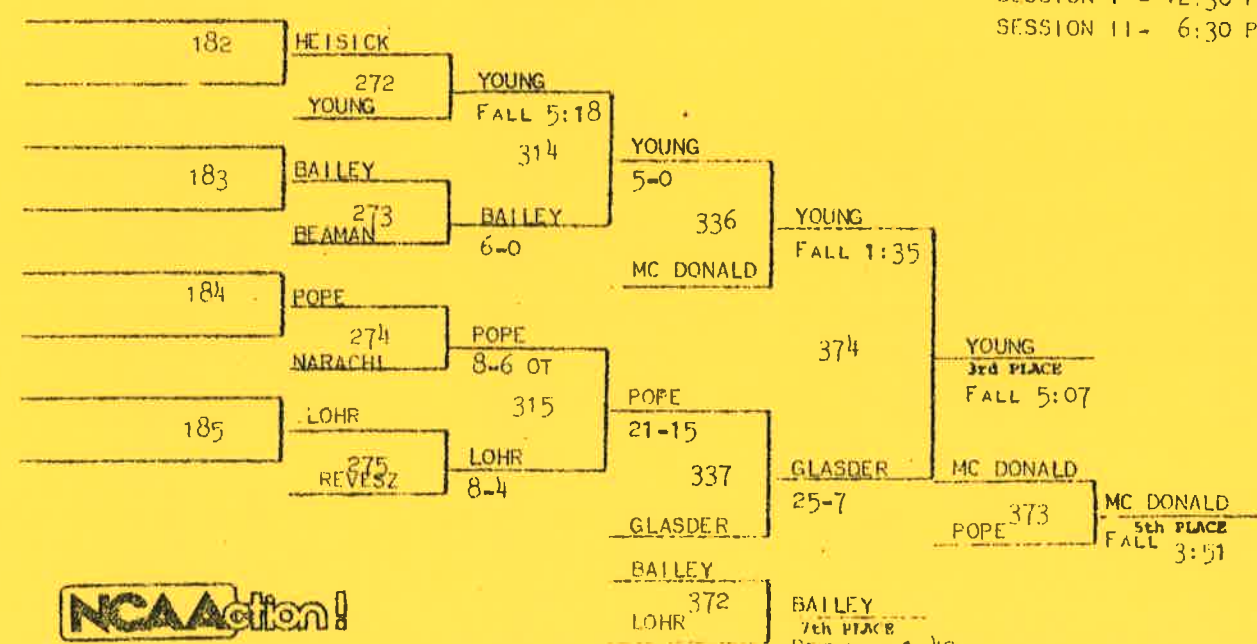

CONSOLATION