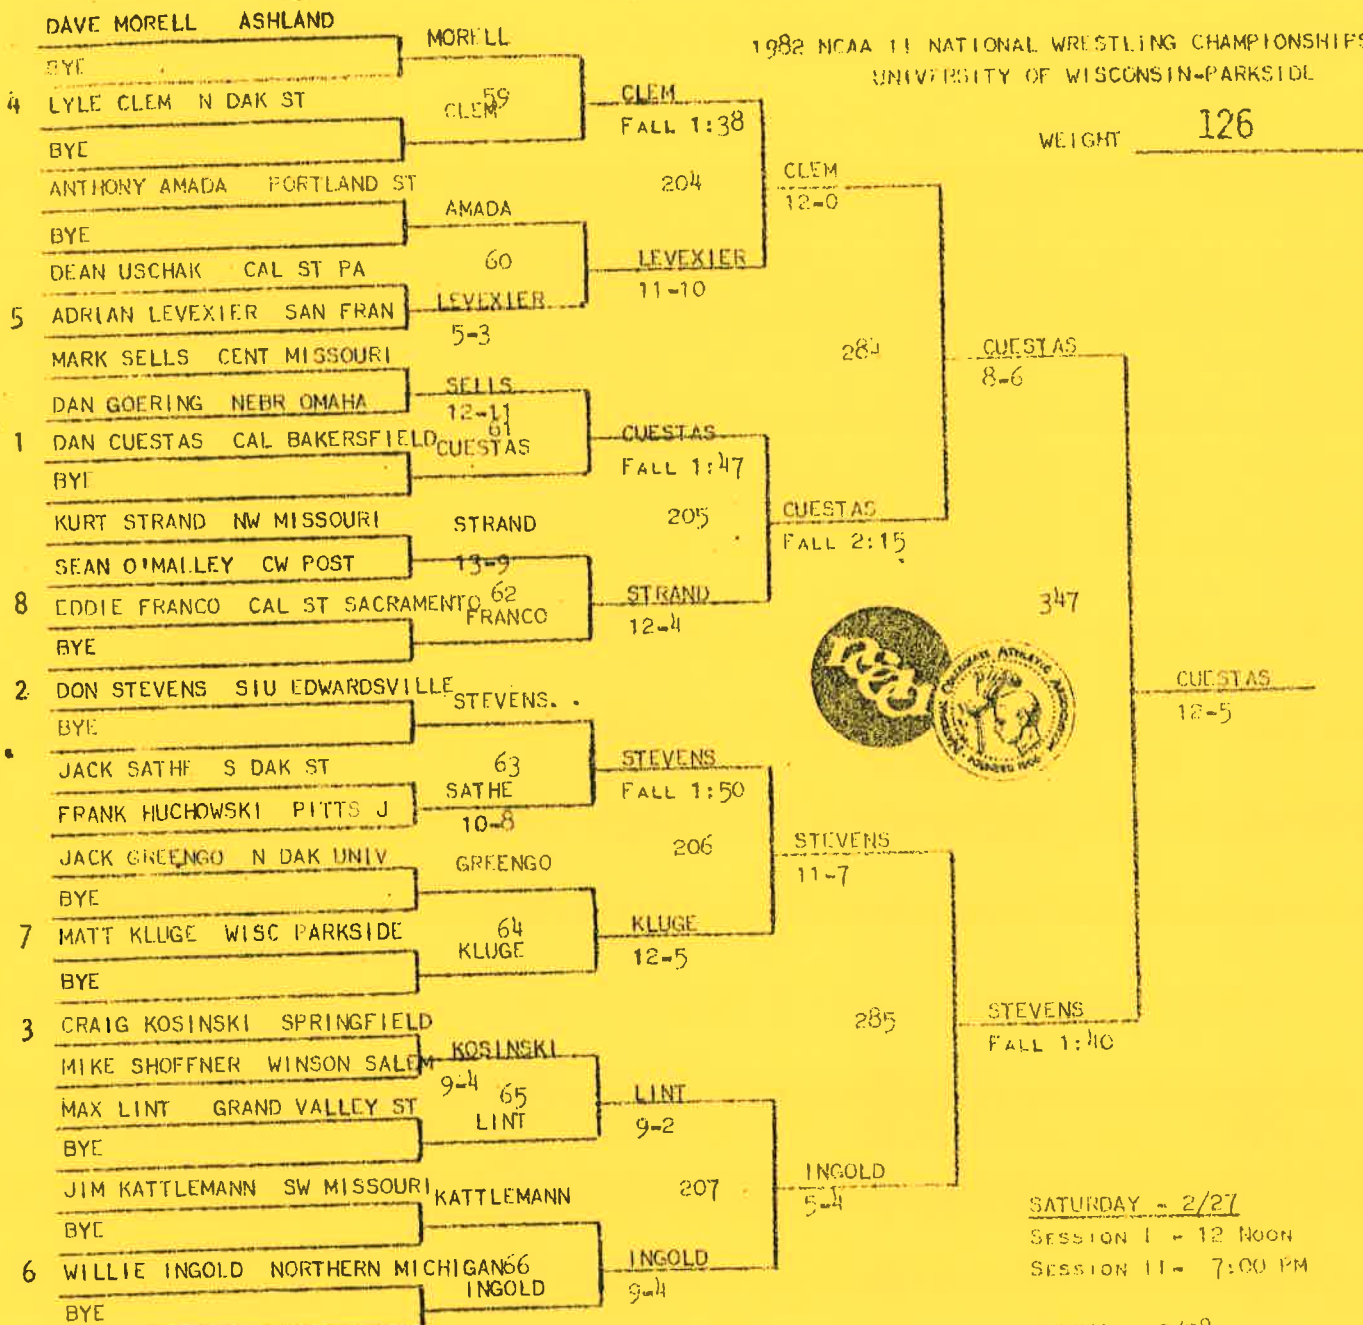

1982 NCAA II NATIONAL WRESTLING TOURNAMENT

SATURDAY/SUNDAY, FEBRUARY 27-28, 1982

UNIVERSITY OF WISCONSIN-PARKSIDE

KENOSHA, WISCONSIN

BRACKET SHEETS

NCAAAction!

NCAAAction!

# FINAL RESULTS

\$1.00

4 TIM SCHULTZ NORTHERN MICHIGAN

1982 NCAA 11 NATIONAL WRESTLING CHAMPIONSHIPS  
UNIVERSITY OF WISCONSIN-PARKSIDE

WEIGHT 118

CONSOLATION

1982 NCAA 11 NATIONAL WRESTLING CHAMPIONSHIPS  
UNIVERSITY OF WISCONSIN-PARKSIDE

CONSOLATION

SATURDAY - 2/27  
SESSION I - 12 NOON  
SESSION II - 7:00 PM

SUNDAY - 2/28  
SESSION I - 12:30 PM  
SESSION II - 6:30 PM

1982 NCAA II NATIONAL WRESTLING CHAMPIONSHIPS  
UNIVERSITY OF WISCONSIN-PARKSIDE