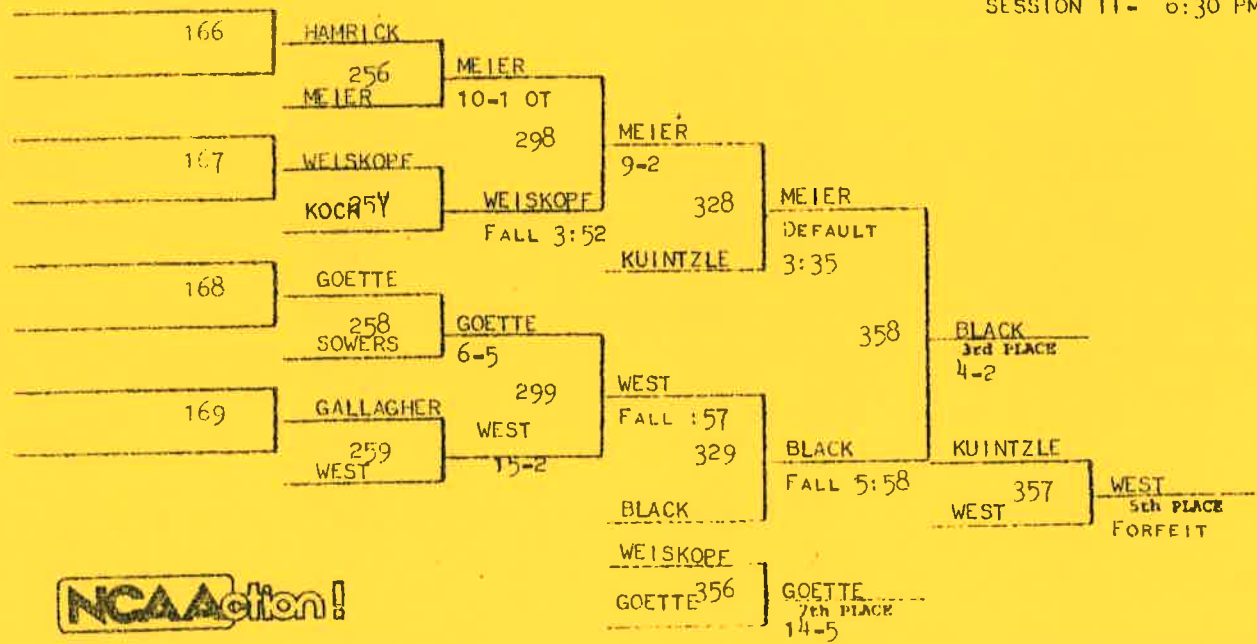

1982 NCAA II NATIONAL WRESTLING TOURNAMENT

SATURDAY/SUNDAY, FEBRUARY 27-28, 1982

UNIVERSITY OF WISCONSIN-PARKSIDE

KENOSHA, WISCONSIN

BRACKET SHEETS

NCAAAction!

NCAAAction!

WEIGHT 142

LANGLAIS  
FALL 6:31

SATURDAY - 2/27  
SESSION I - 12 NOON  
SESSION II - 7:00 PM

SUNDAY - 2/28  
SESSION I - 12:30 PM  
SESSION II - 6:30 PM

CONSOLATION

1982 NCAA II NATIONAL WRESTLING CHAMPIONSHIPS  
UNIVERSITY OF WISCONSIN-PARKSIDE

SATURDAY - 2/27  
SESSION I - 12 NOON  
SESSION II - 7:00 PM

SUNDAY - 2/28  
SESSION I - 12:30 PM  
SESSION II - 6:30 PM

**CONSOLATION**

1982 NCAA II NATIONAL WRESTLING CHAMPIONSHIPS  
UNIVERSITY OF WISCONSIN-PARKSIDE