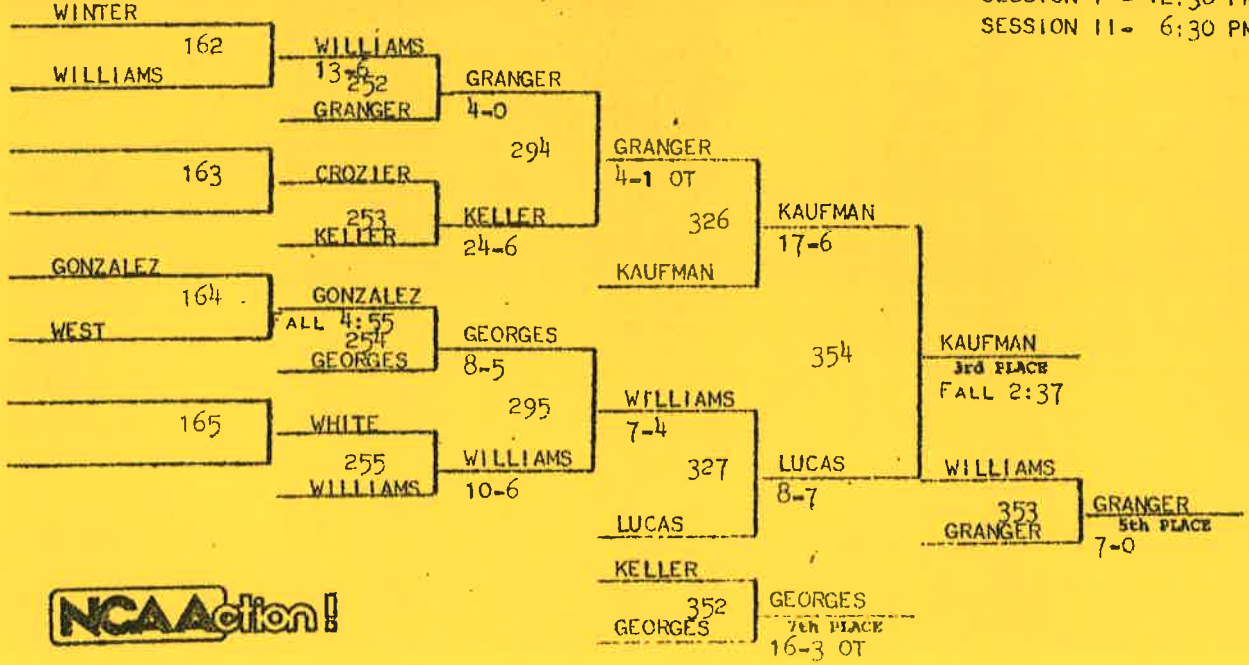

CONSOLATION