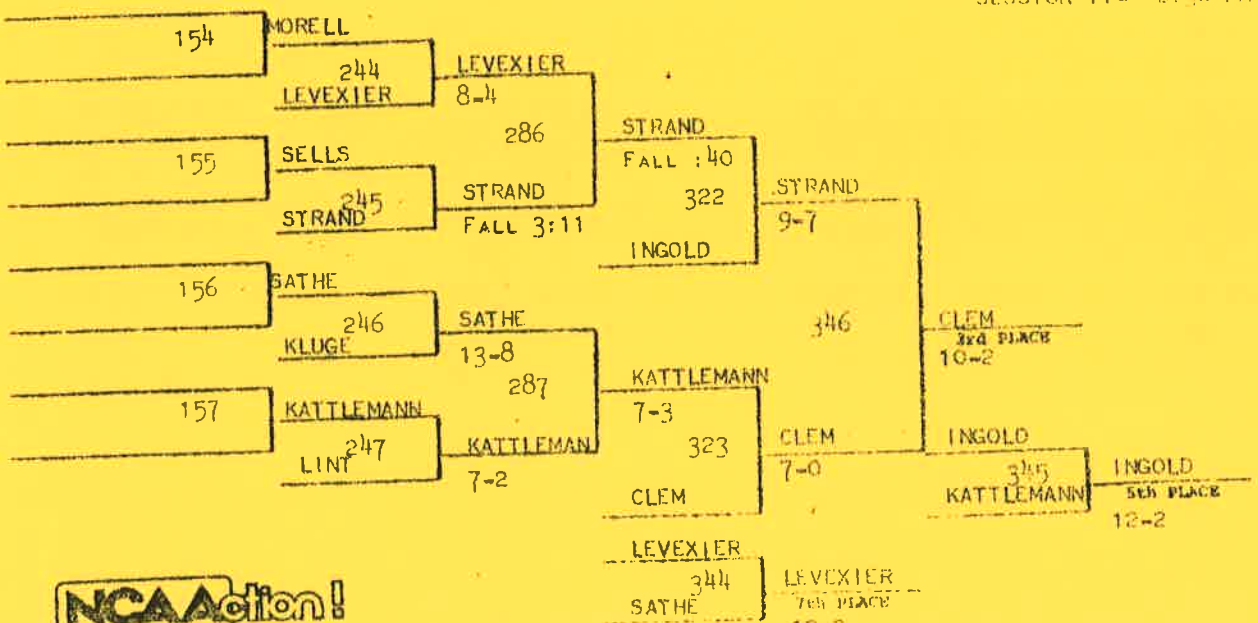

1982 NCAA II NATIONAL WRESTLING TOURNAMENT

SATURDAY/SUNDAY, FEBRUARY 27-28, 1982

UNIVERSITY OF WISCONSIN-PARKSIDE

KENOSHA, WISCONSIN

BRACKET SHEETS

NCAAAction!

NCAAAction!

# FINAL RESULTS

\$1.00

4 TIM SCHULTZ NORTHERN MICHIGAN

1982 NCAA 11 NATIONAL WRESTLING CHAMPIONSHIPS  
UNIVERSITY OF WISCONSIN-PARKSIDE

WEIGHT 118

CONSOLATION

1982 NCAA 11 NATIONAL WRESTLING CHAMPIONSHIPS  
UNIVERSITY OF WISCONSIN-PARKSIDE

CONSOLATION

SATURDAY - 2/27  
SESSION I - 12 NOON  
SESSION II - 7:00 PM

SUNDAY - 2/28  
SESSION I - 12:30 PM  
SESSION II - 6:30 PM

1982 NCAA II NATIONAL WRESTLING CHAMPIONSHIPS  
UNIVERSITY OF WISCONSIN-PARKSIDE