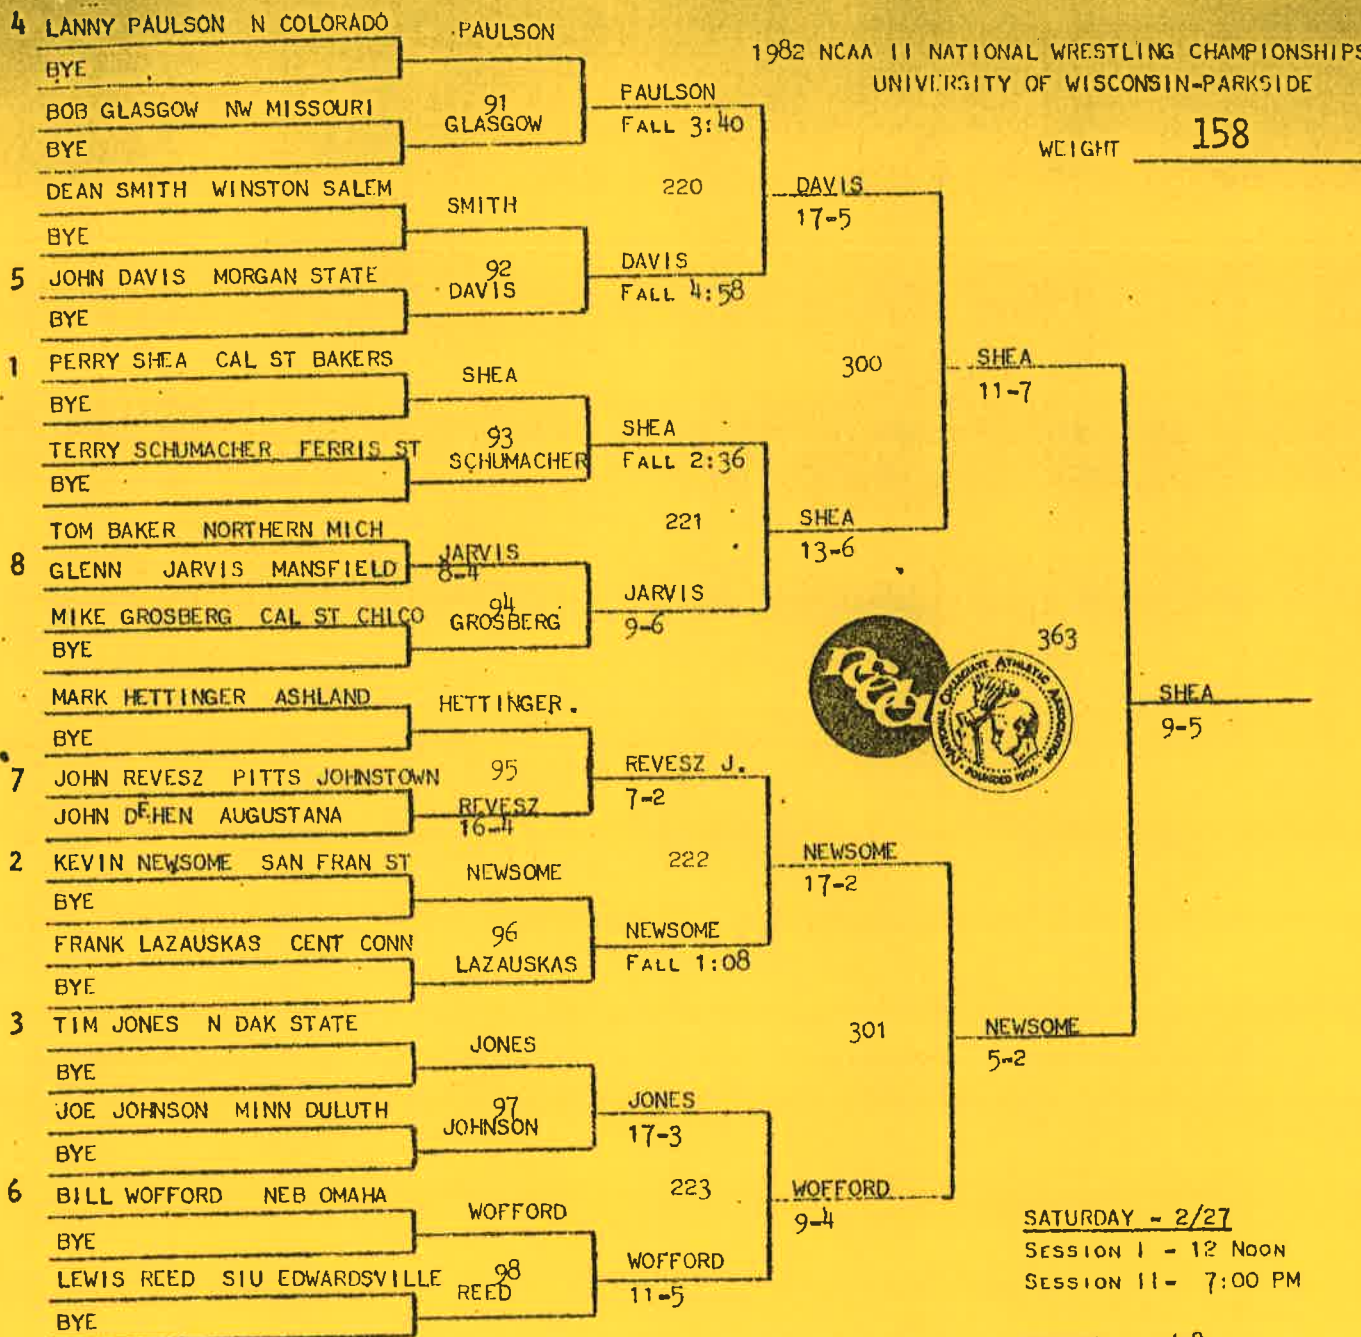

1982 NCAA II NATIONAL WRESTLING CHAMPIONSHIPS
UNIVERSITY OF WISCONSIN-PARKSIDE

SATURDAY - 2/27
SESSION I - 12 NOON
SESSION II - 7:00 PM

SUNDAY - 2/28
SESSION I - 12:30 PM
SESSION II - 6:30 PM

CONSOLATION