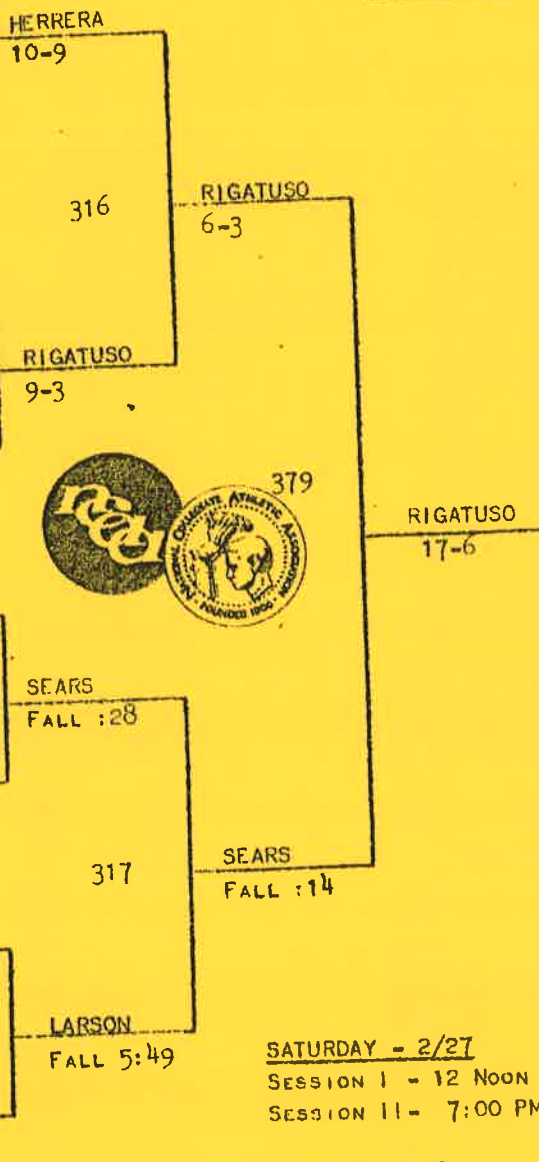

1982 NCAA II NATIONAL WRESTLING CHAMPIONSHIPS
UNIVERSITY OF WISCONSIN-PARKSIDE

WEIGHT UNL

5	BILL KROPOG CAL ST CHICO	KROPOG	
	BYE		
	TERRY JASPER SW MISSOURI	JASPER	12-3
	BYE		
	MIKE DUNSMORE MANSFIELD	DUNSMORE	236
	BYE		
	JIM SHEM WELL NW MISSOURI	SHEM WELL	124
	BYE		
4	ROGER HERRERA CAL BAKERS	HERRERA	14-6
	WENDELL MITCHEM FERRIS	MITCHEM	
	BYE		
8	CHARLES VALOIS S CONN	VALOIS	125
	BYE		
	JUAN GUZMAN CAL ST SACRAMENTO	GUZMAN	237
1	MARK RIGATUSO NEB OMAHA	RIGATUSO	16-1
	JAY DRANGEID MINN DULUTH	DRANGEID	126
	BYE		
	MARK MALONEY NORTHERN COLO	MALONEY	
	BYE		
7	WADE HALL IND CENT	HALL	127
	TIM LAWSON WINSTON SALEM	LAWSON	12-3
2	AL SEARS SIU EDWARDSVILLE	SEARS	238
	BYE		
	LEO FEIST PITTS JOHNSTOWN	FEIST	128
	BYE		
3	JEROME LARSON N DAK UNIV	LARSON	
	BYE		
	RAMON RODRIGUEZ HUMBOLDT	RODRIGUEZ	129
	BYE		
	BILL RUGENSTEIN GRAND VALLEY	RUGENSTEIN	239
	BYE		
6	STEVE PFIEFER N DAK STATE	PFIEFER	130
	BYE