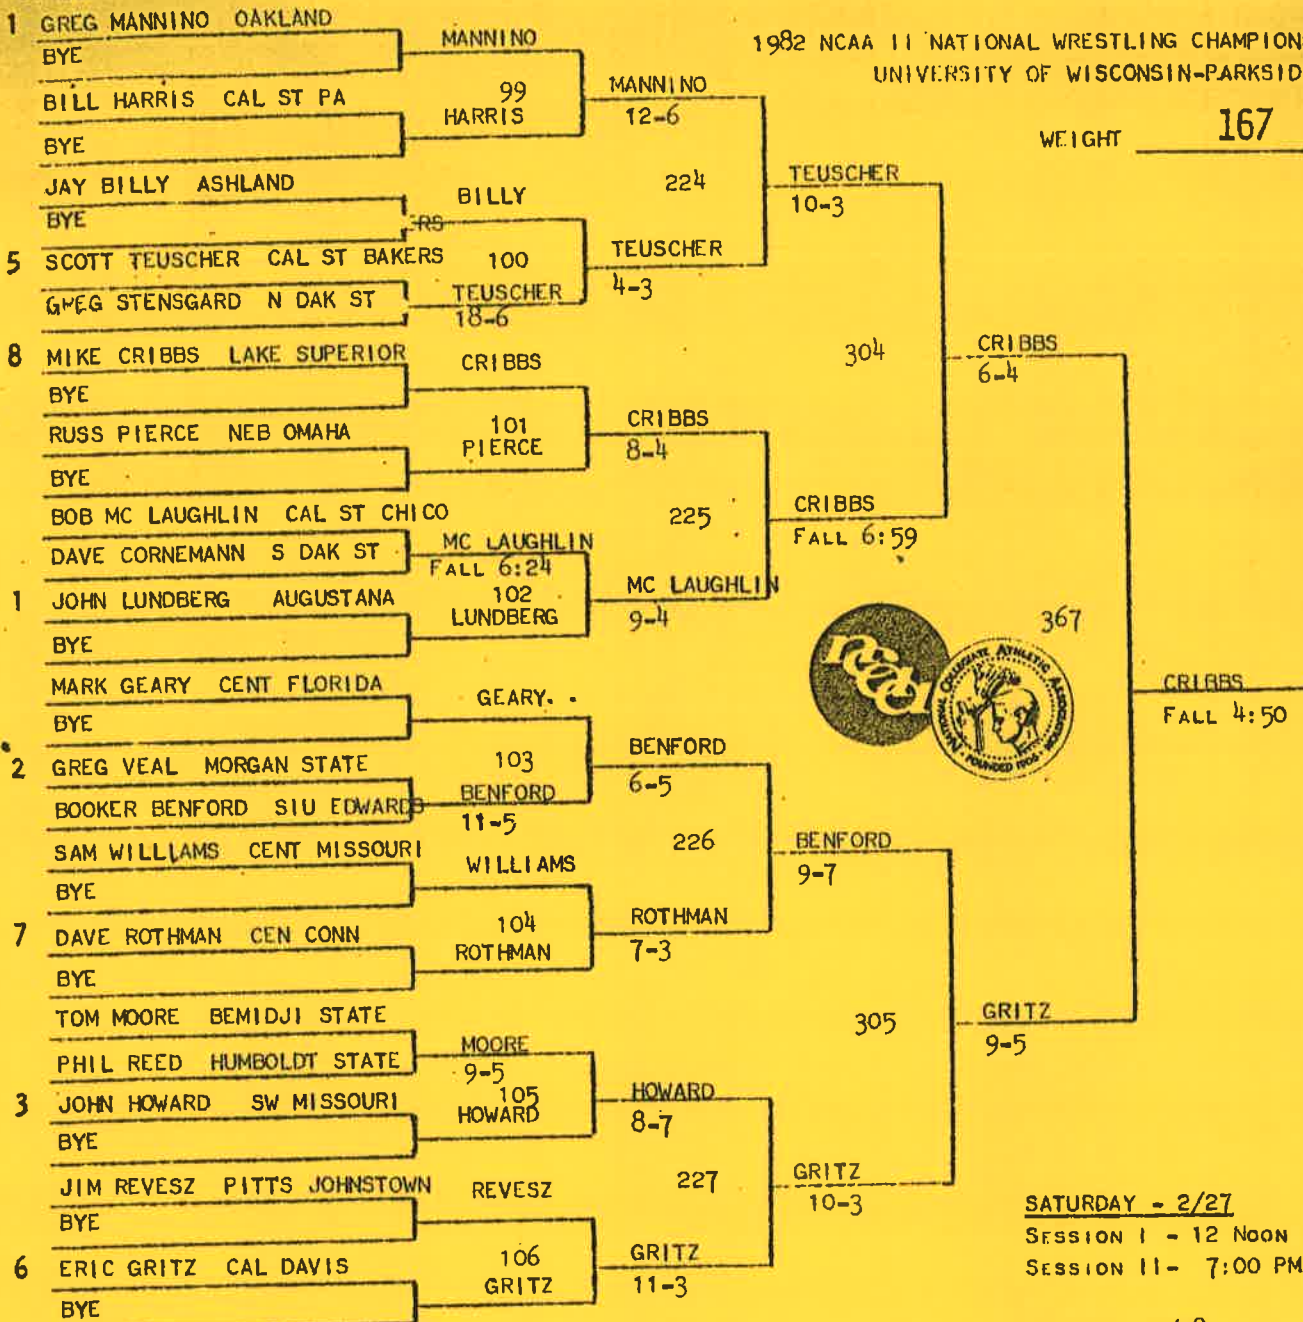

1982 NCAA 11 NATIONAL WRESTLING CHAMPIONSHIPS
UNIVERSITY OF WISCONSIN-PARKSIDE

WEIGHT 167