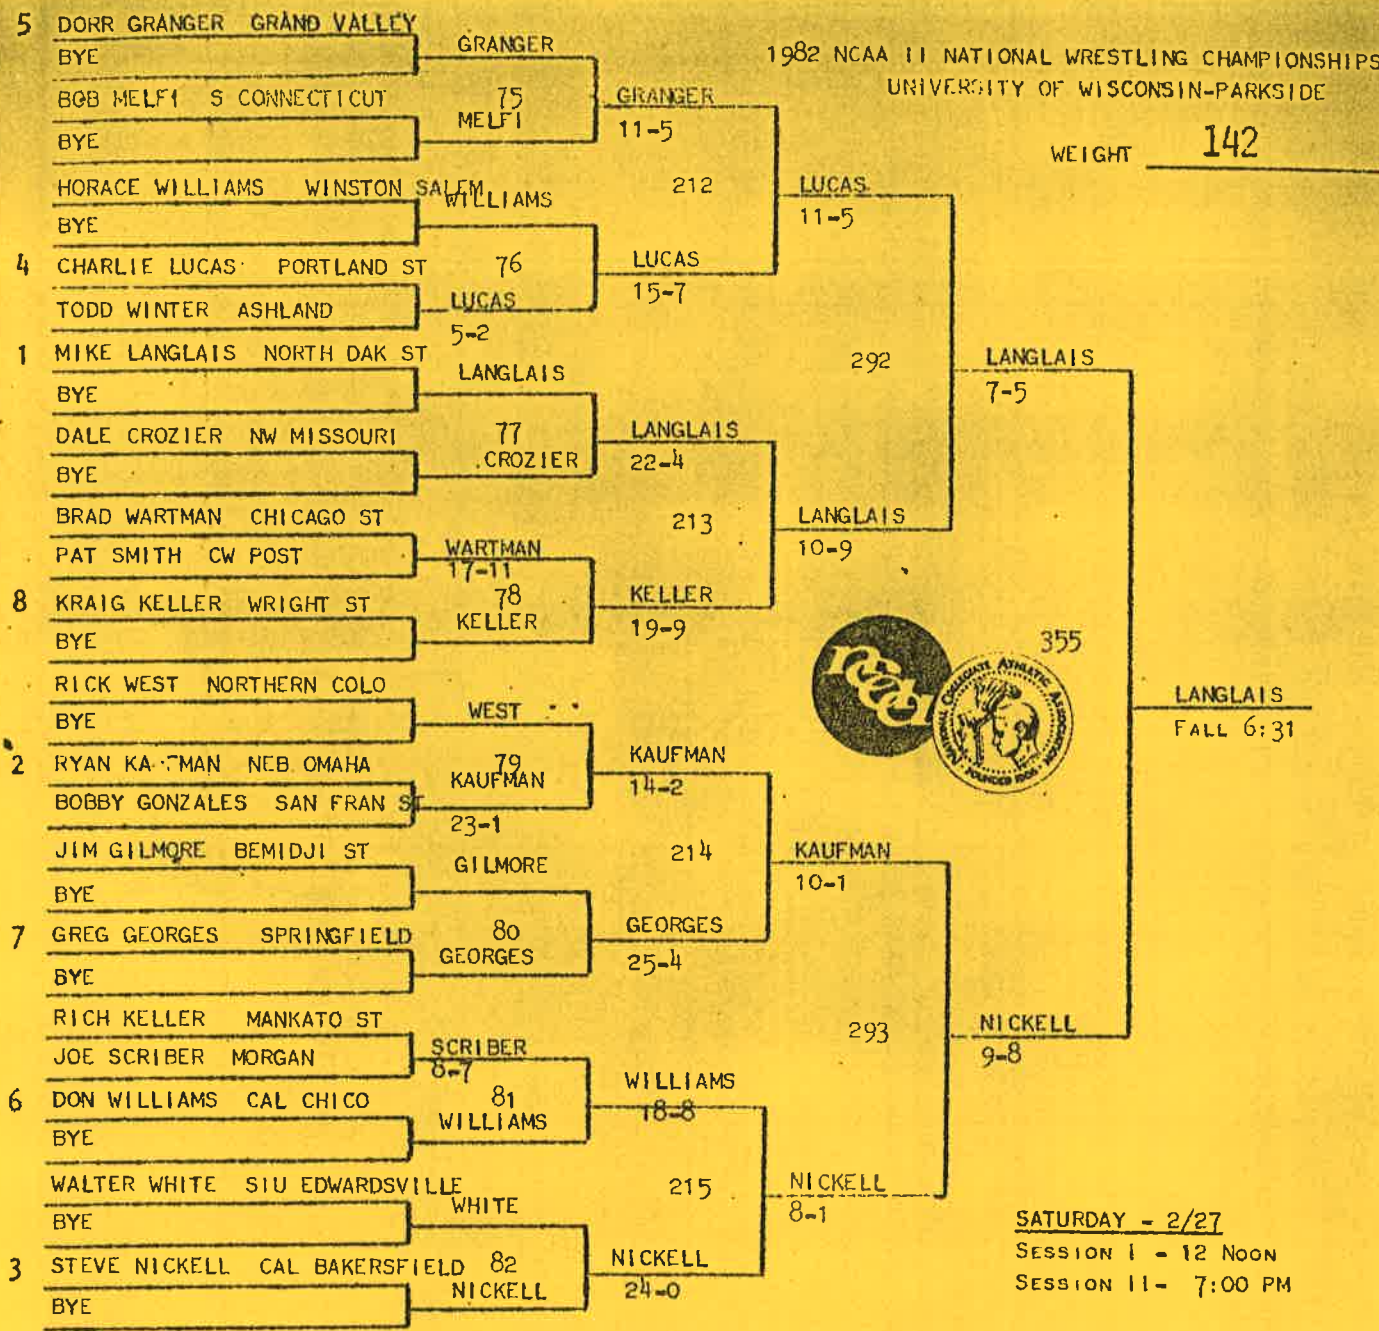

1982 NCAA II NATIONAL WRESTLING CHAMPIONSHIPS
UNIVERSITY OF WISCONSIN-PARKSIDE

WEIGHT 142