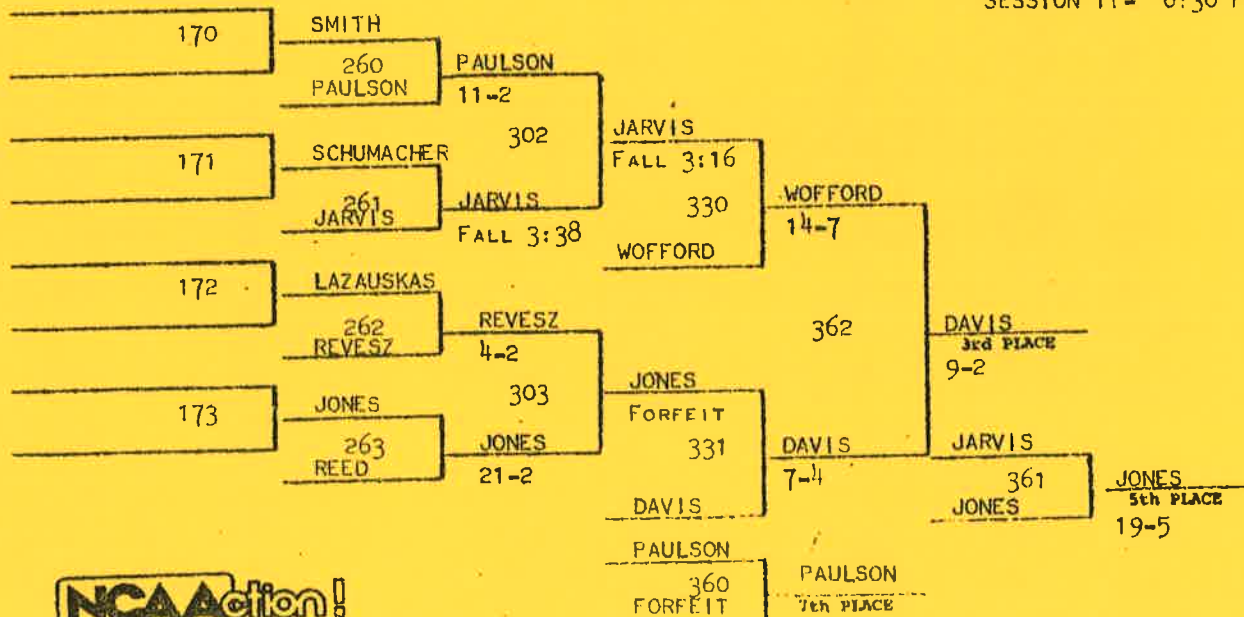

1982 NCAA II NATIONAL WRESTLING CHAMPIONSHIPS
UNIVERSITY OF WISCONSIN-PARKSIDE

SATURDAY - 2/27
SESSION I - 12 NOON
SESSION II - 7:00 PM

SUNDAY - 2/28
SESSION I - 12:30 PM
SESSION II - 6:30 PM

CONSOLATION