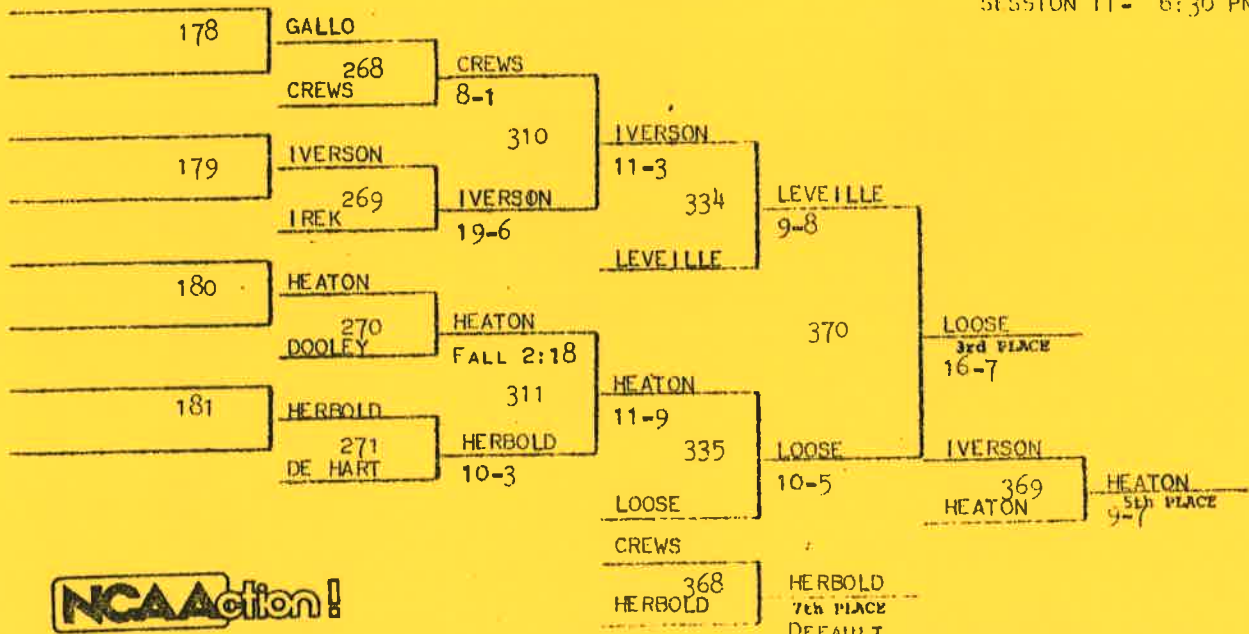

WEIGHT 167

SATURDAY - 2/27  
SESSION I - 12 NOON  
SESSION II - 7:00 PM

SUNDAY - 2/28  
SESSION I - 12:30 PM  
SESSION II - 6:30 PM

CONSOLATION

1982 NCAA II NATIONAL WRESTLING CHAMPIONSHIPS  
UNIVERSITY OF WISCONSIN-PARKSIDE

SATURDAY - 2/27  
SESSION I - 12 NOON  
SESSION II - 7:00 PM

SUNDAY - 2/28  
SESSION I - 12:30 PM  
SESSION II - 6:30 PM

**CONSOLATION**

1982 NCAA 11 NATIONAL WRESTLING CHAMPIONSHIPS  
UNIVERSITY OF WISCONSIN-PARKSIDE