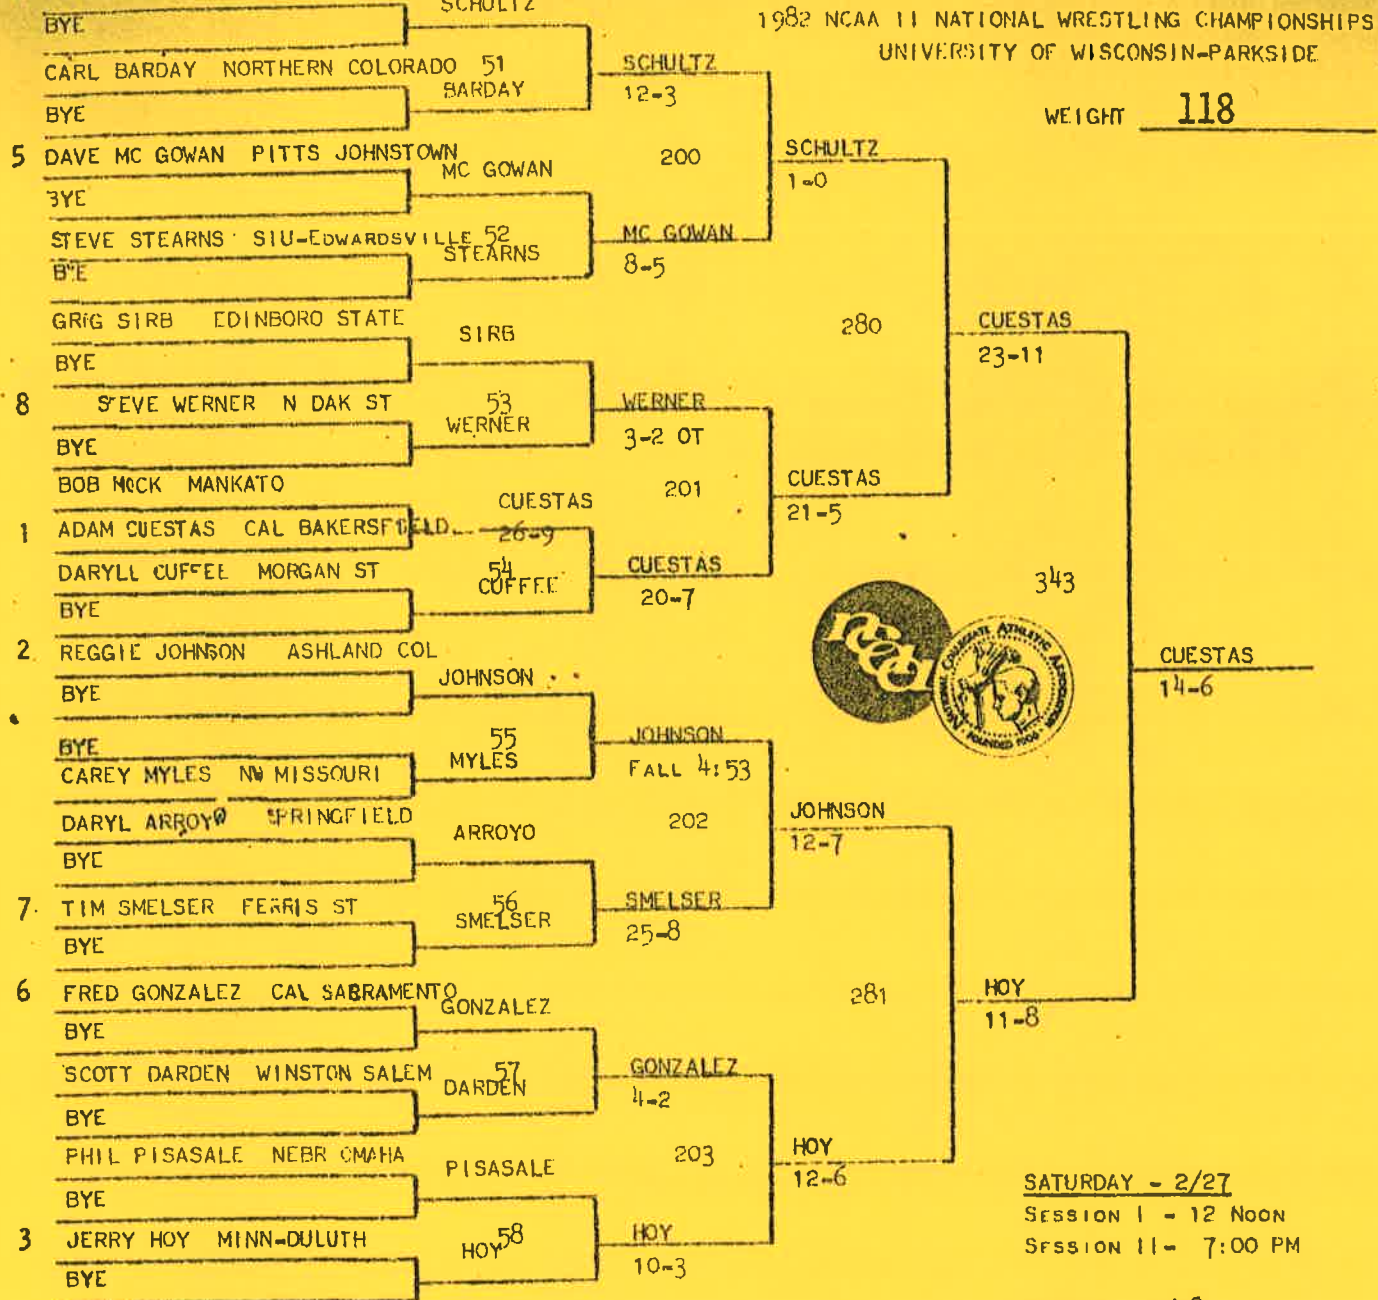

4 TIM SCHULTZ NORTHERN MICHIGAN

1982 NCAA 11 NATIONAL WRESTLING CHAMPIONSHIPS
UNIVERSITY OF WISCONSIN-PARKSIDE

WEIGHT 118