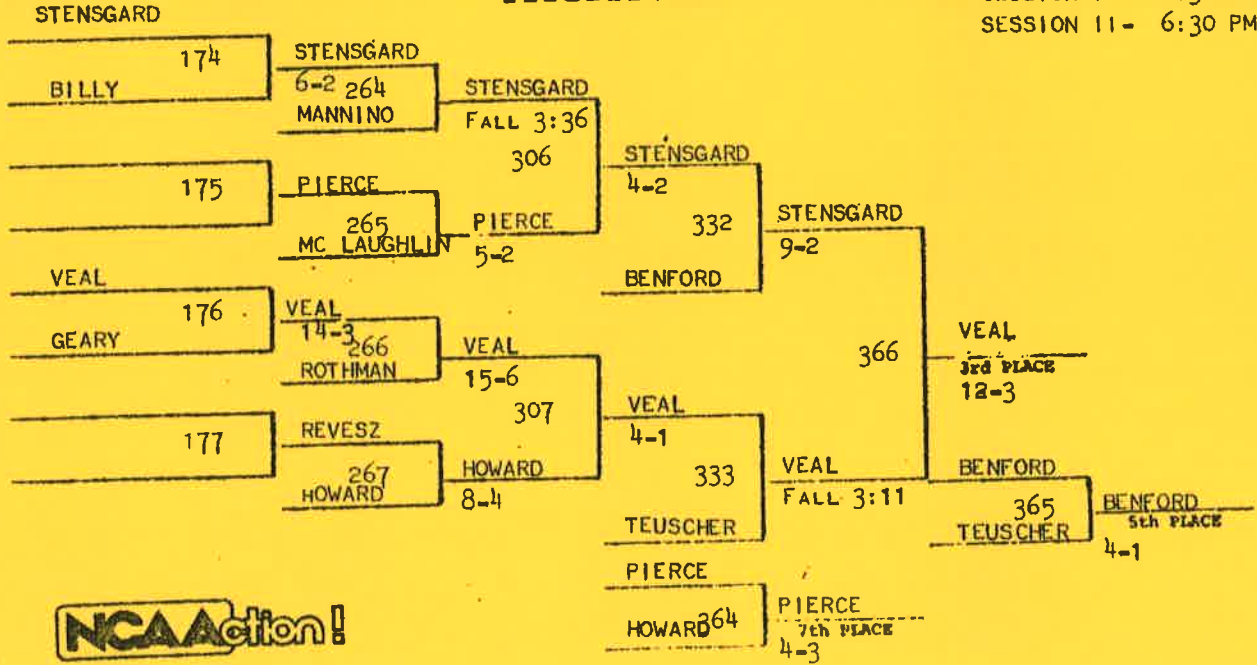

CONSOLATION