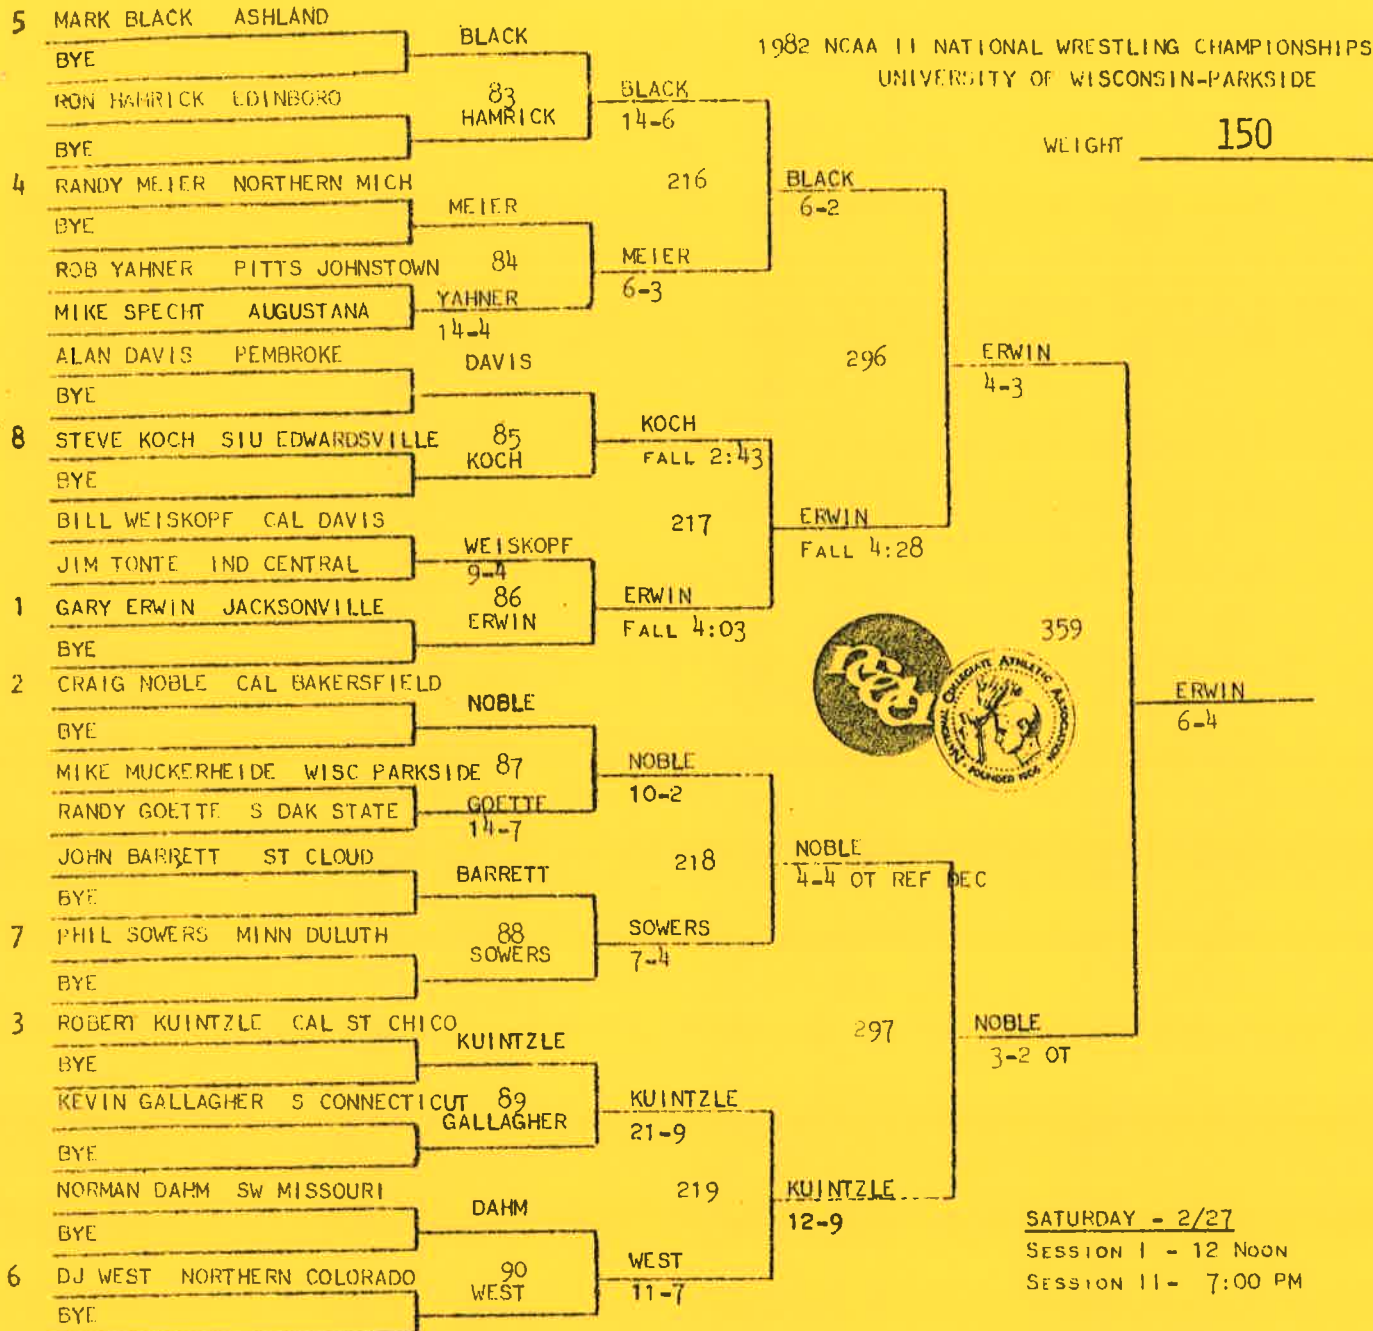

1982 NCAA II NATIONAL WRESTLING CHAMPIONSHIPS
UNIVERSITY OF WISCONSIN-PARKSIDE

SATURDAY - 2/27
SESSION I - 12 NOON
SESSION II - 7:00 PM

SUNDAY - 2/28
SESSION I - 12:30 PM
SESSION II - 6:30 PM

CONSOLATION