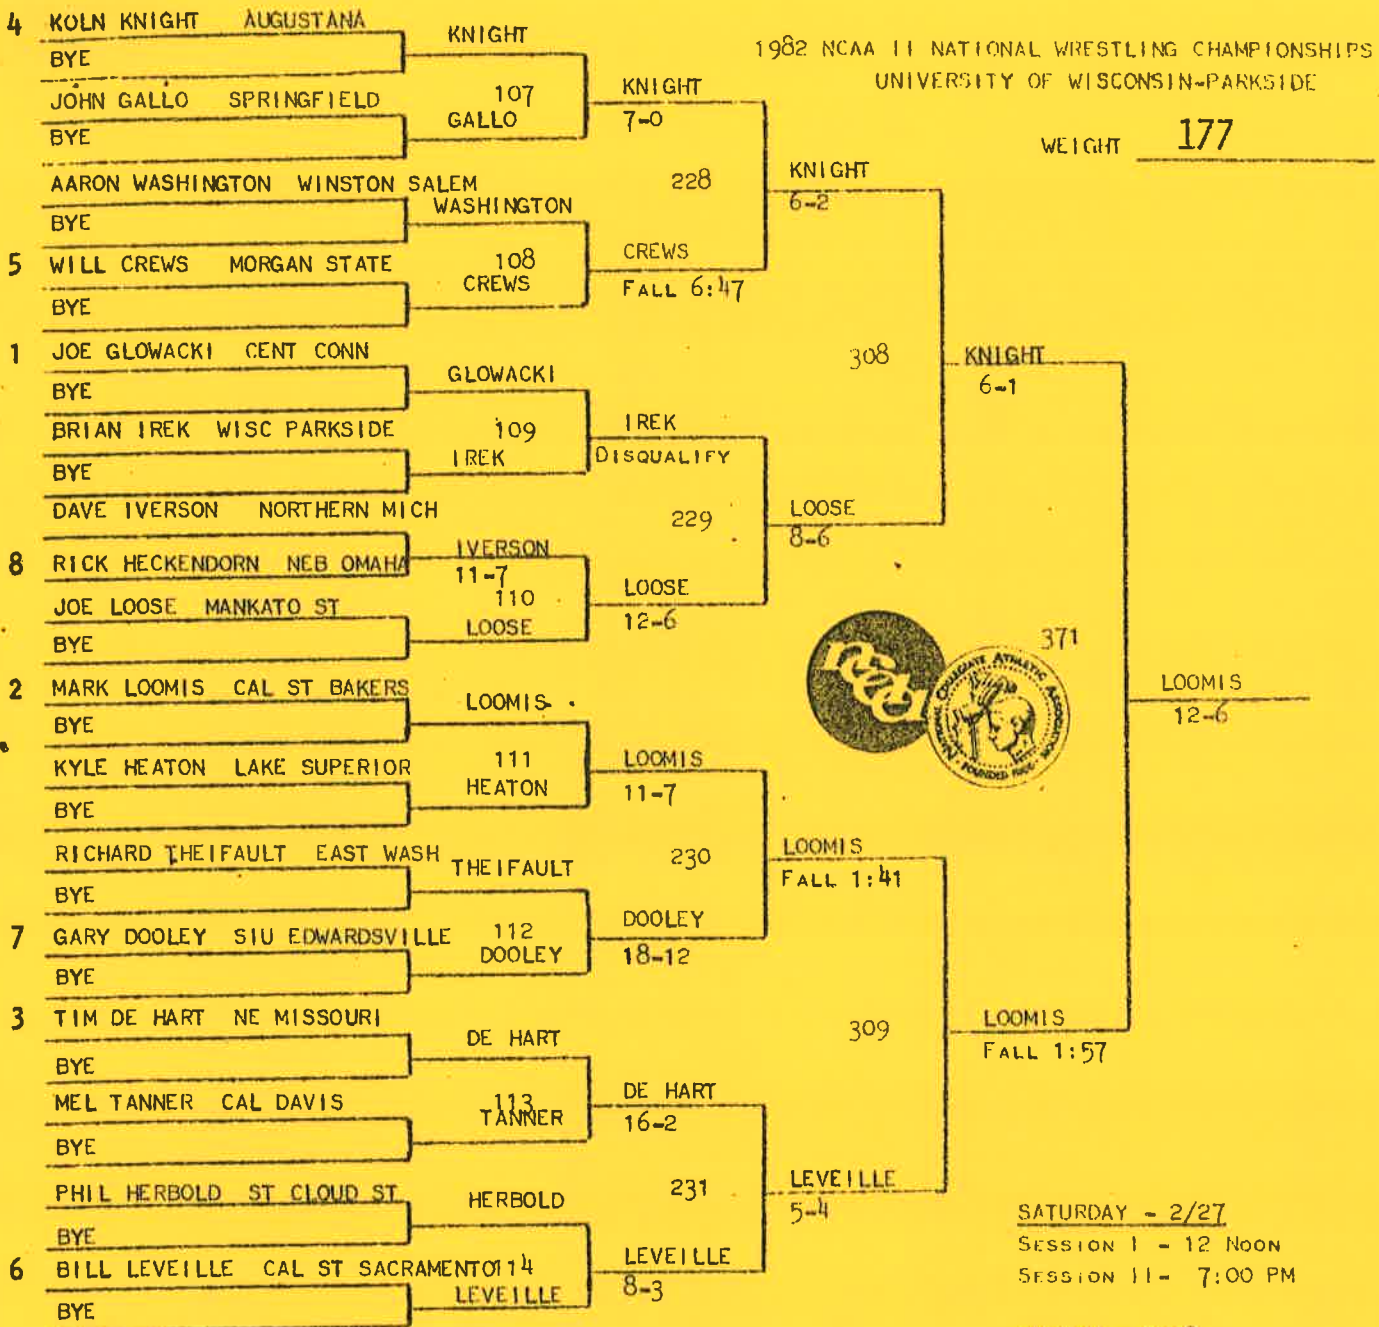

WEIGHT 167

SATURDAY - 2/27  
SESSION I - 12 NOON  
SESSION II - 7:00 PM

SUNDAY - 2/28  
SESSION I - 12:30 PM  
SESSION II - 6:30 PM

CONSOLATION

1982 NCAA II NATIONAL WRESTLING CHAMPIONSHIPS  
UNIVERSITY OF WISCONSIN-PARKSIDE