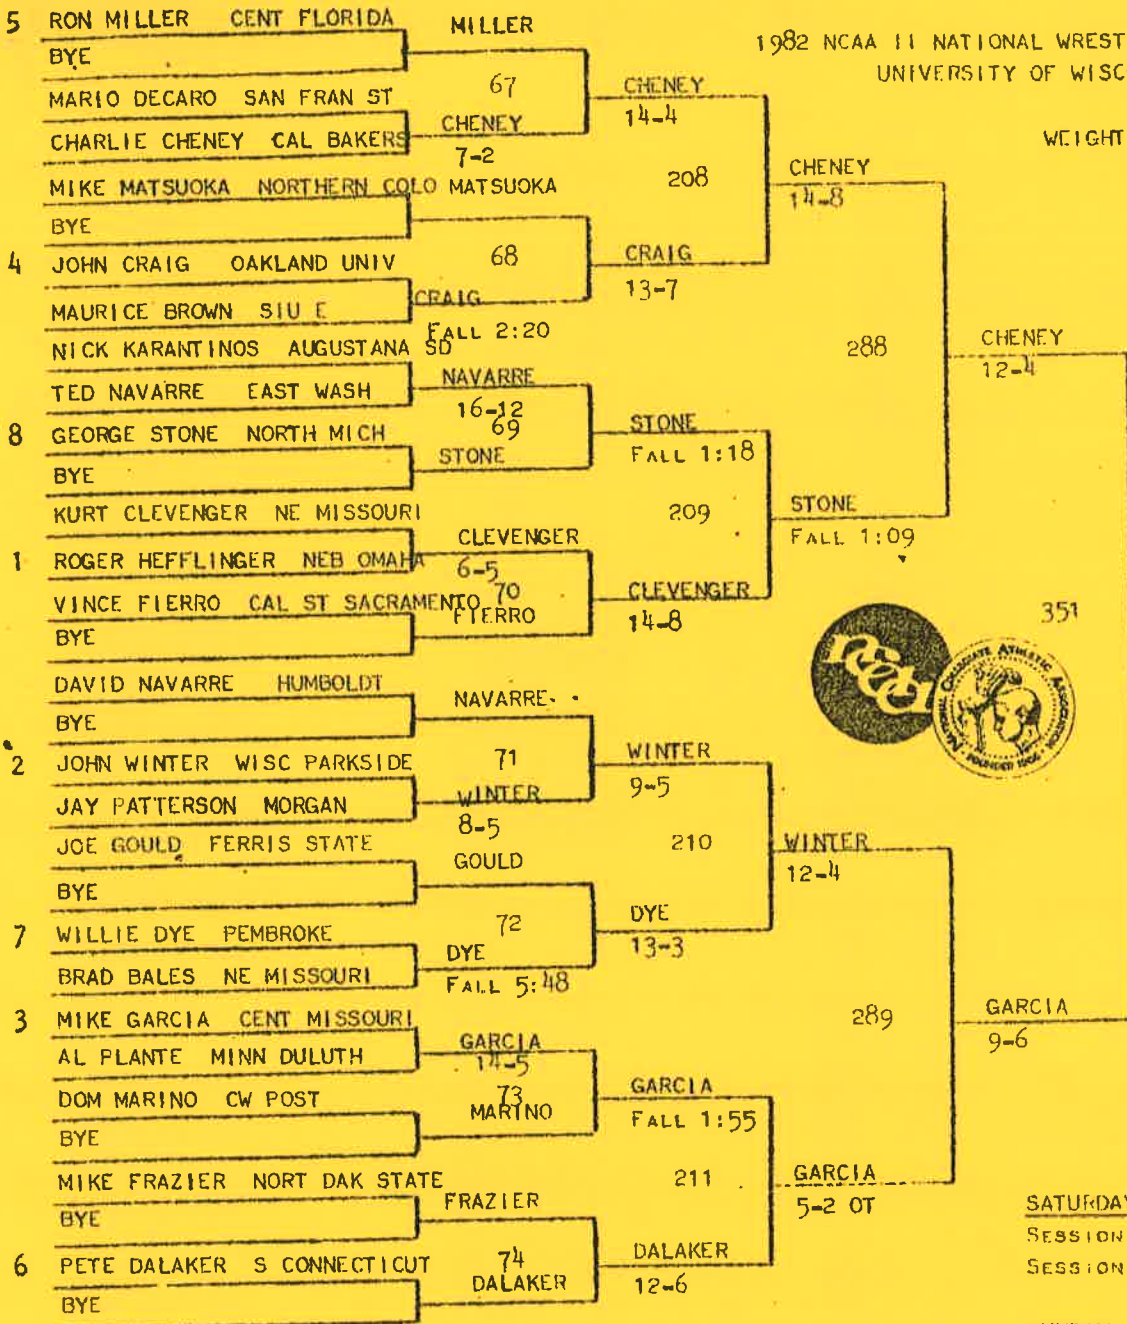

1982 NCAA II NATIONAL WRESTLING CHAMPIONSHIPS
UNIVERSITY OF WISCONSIN-PARKSIDE

WEIGHT 134