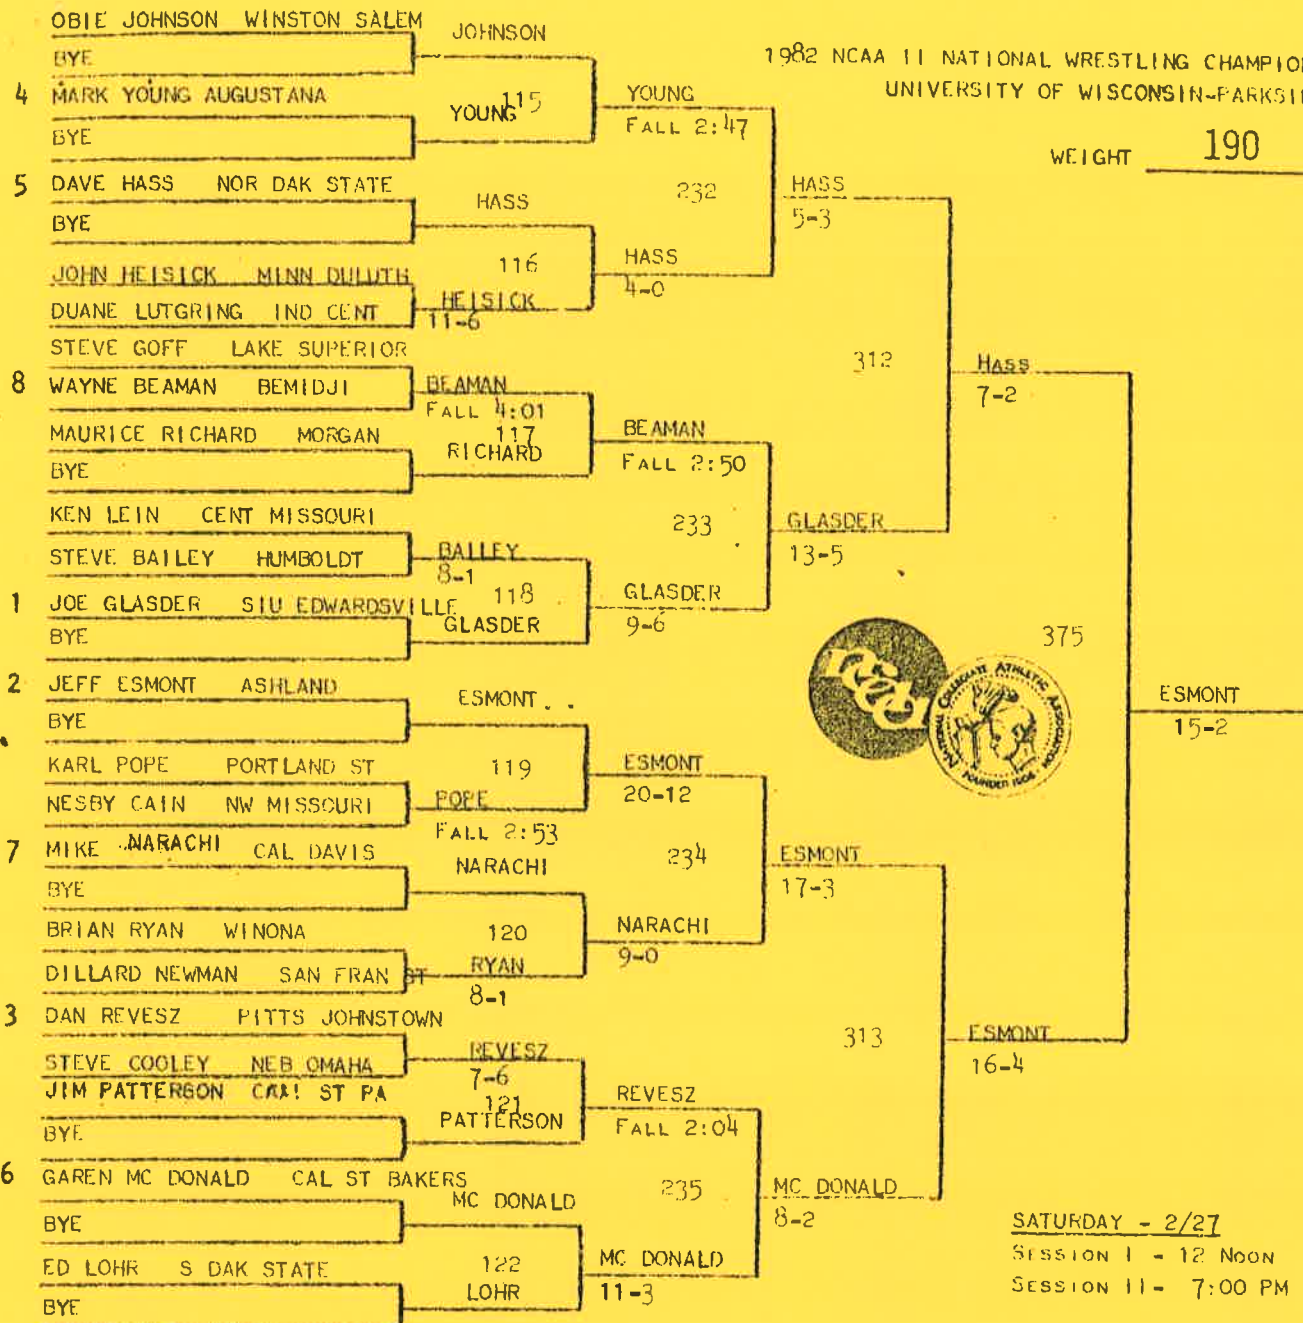

1982 NCAA 11 NATIONAL WRESTLING CHAMPIONSHIPS
UNIVERSITY OF WISCONSIN-PARKSIDE

WEIGHT 190