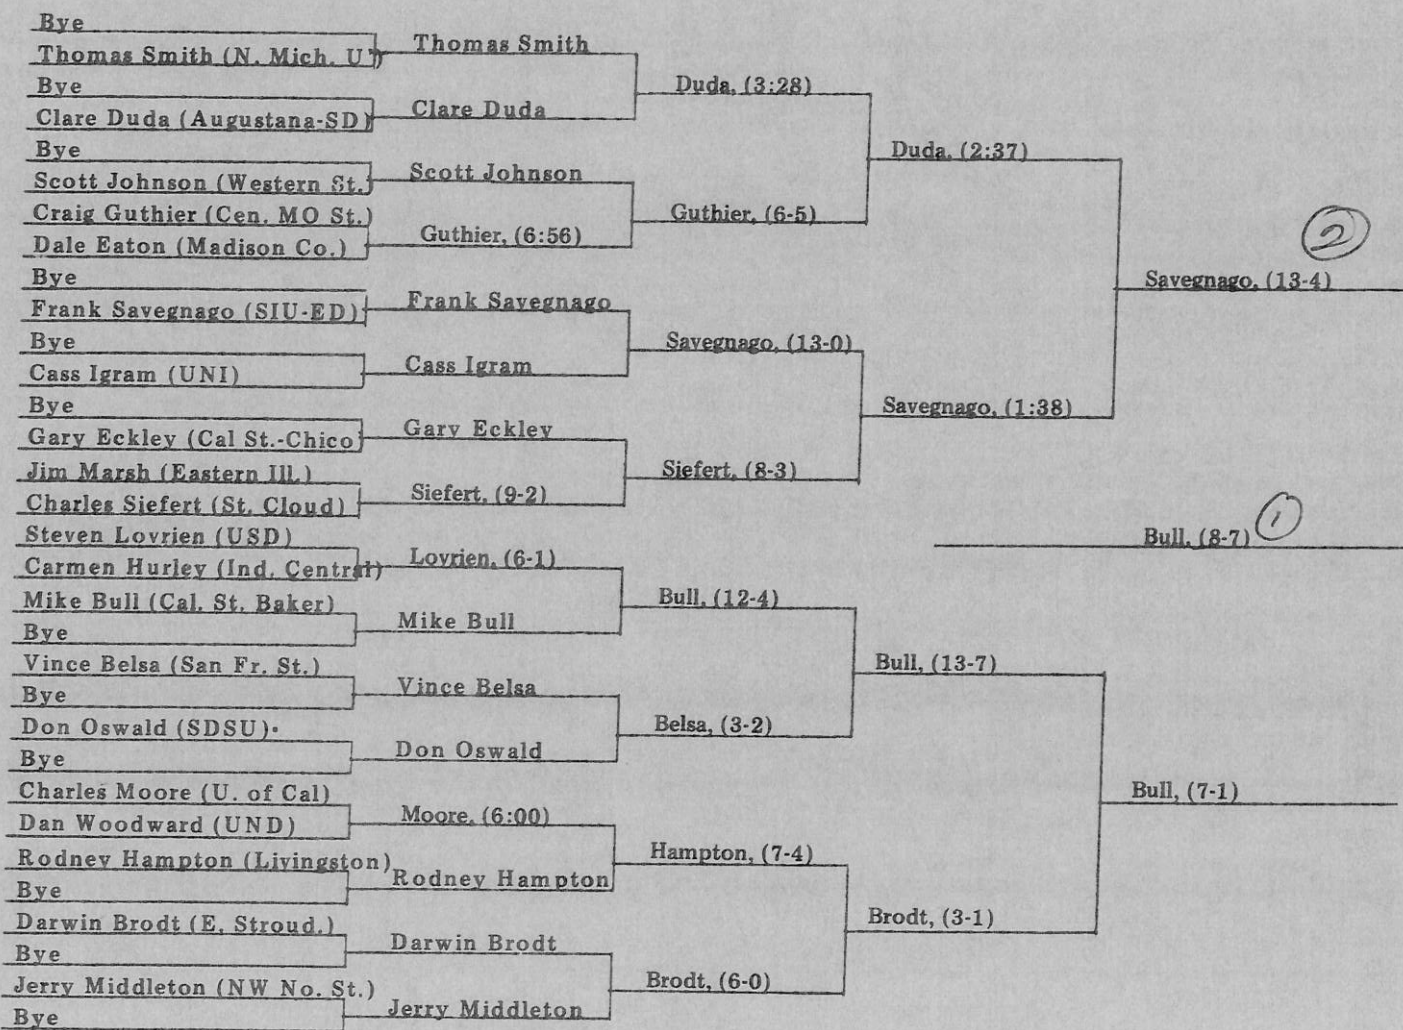

NCAA Division II Wrestling Championships

190 Pound Class