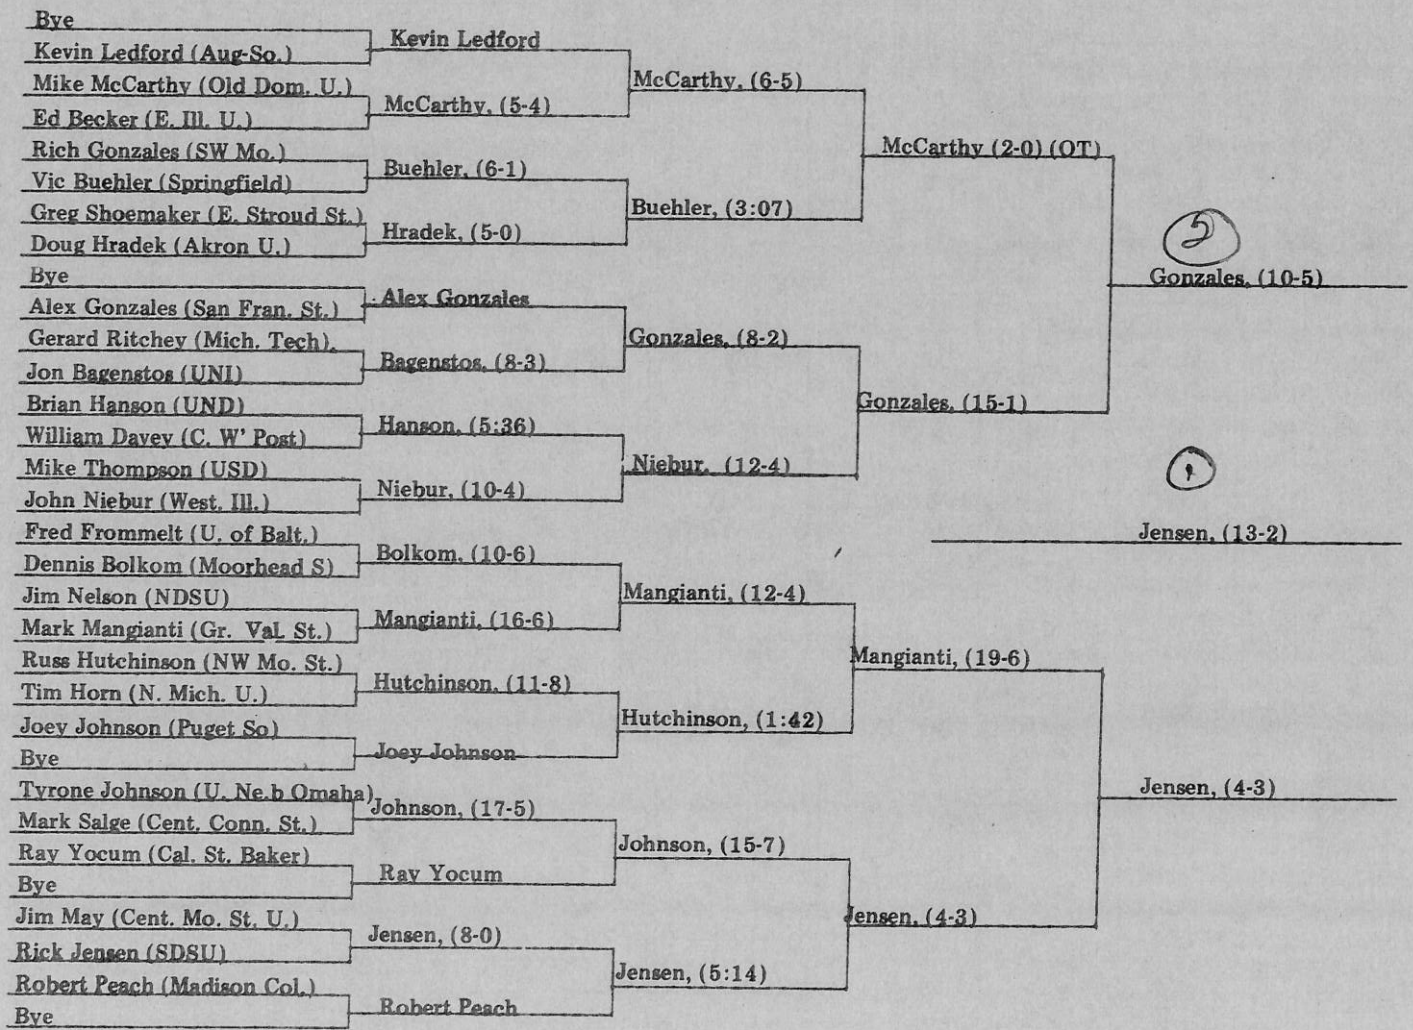

NCAA Division II Wrestling Championships

126 Pound Class