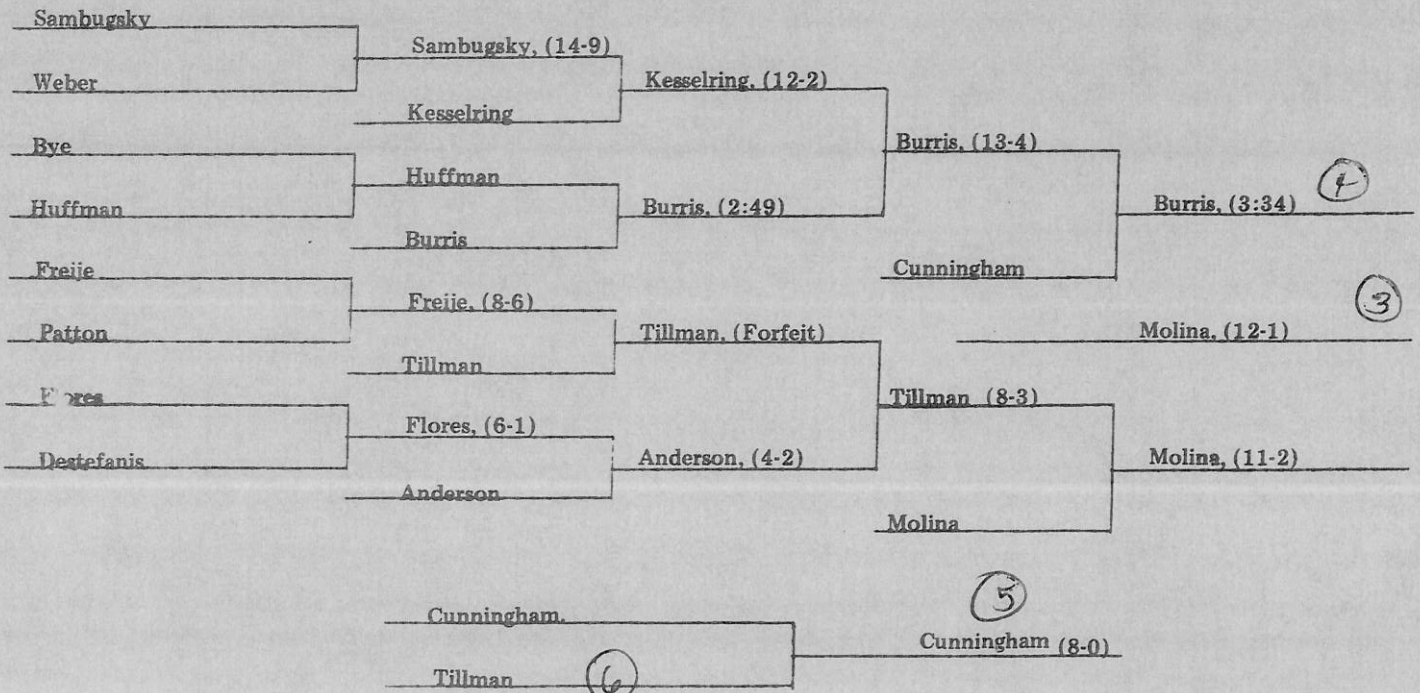

Consolation