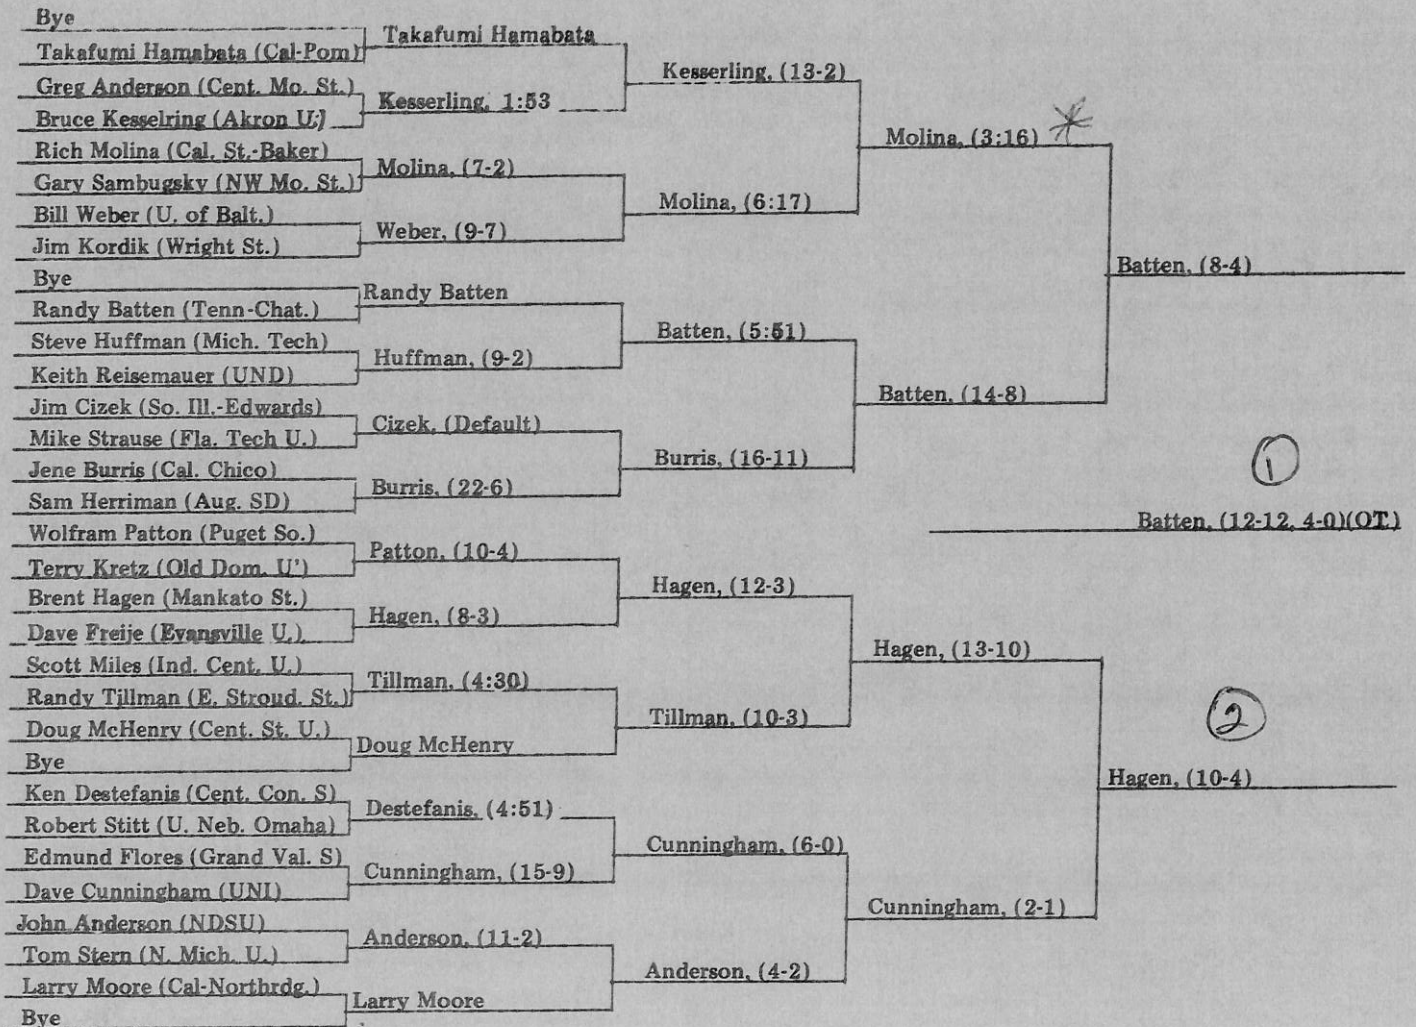

NCAA Division II Wrestling Championships

118 Pound Class